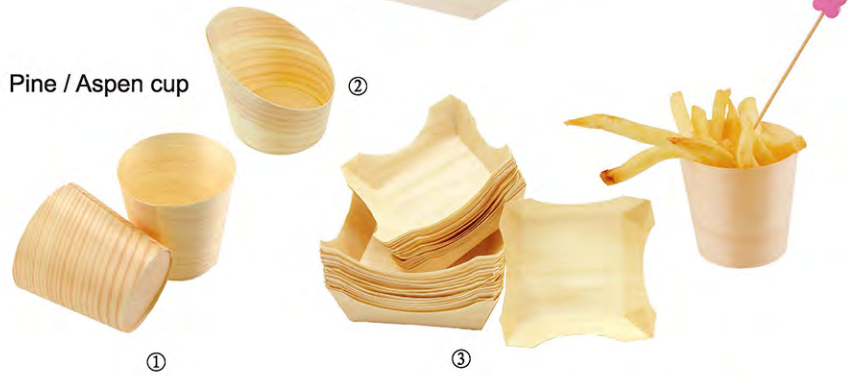

① Pine/Aspen cup

Size: 45-35 x 45mm

Size: 50 x 20mm

Size: 60 x 60mm

② Slant cup

Size: 70 x 55 x 30mm

③ Mousse cup

Size: 100 x 100 x 3.5mm

Size: 80 x 80 x 3mm

Size: 60 x 60 x 2.5mm

Size: 40 x 40 x 1.5mm