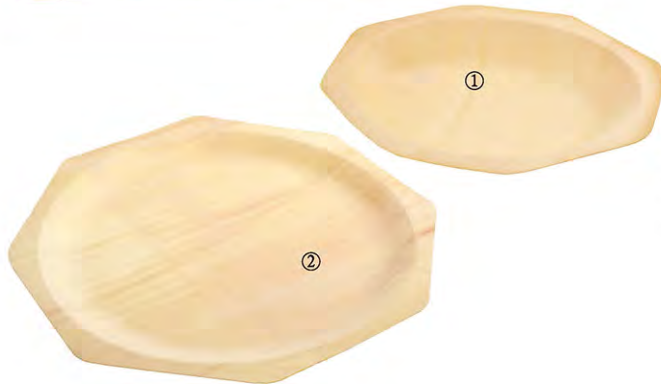

Poplar tray (rectangular)

- ① YD-T15 Size: 265 x 215 x 20mm Packing: 600pcs/ctn
- ② YD-T03 Size: 195 x 140 x 30mm Packing: 1200pcs/ctn
- ③ YD-T07 Size: 200 x 125 x 20mm Packing: 1500pcs/ctn
- ④ YD-T09 Size: 120 x 95 x 12mm Packing: 3600pcs/ctn

Poplar plate (octagon)

- ① YD-T05 Size: 195 x 125 x 25mm Packing: 1400pcs/ctn
- ② YD-T12 Size: $\varnothing$ 260 x 22mm Packing: 600pcs/ctn