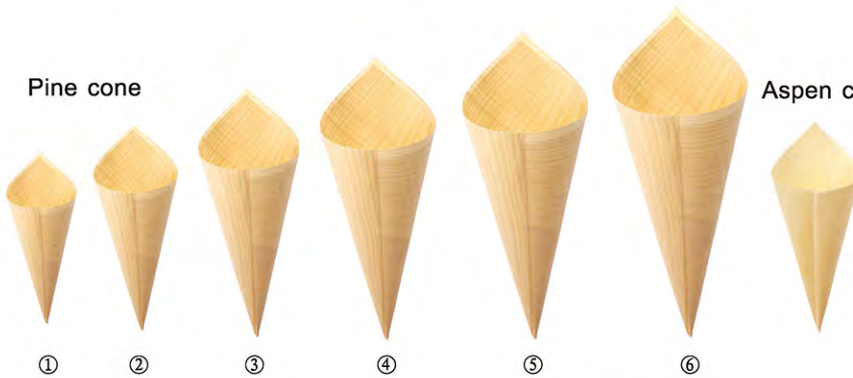

Size: 70 x 55 x 30mm

③ Mousse cup

Size: 100 x 100 x 3.5mm

Size: 80 x 80 x 3mm

Size: 60 x 60 x 2.5mm

Size: 40 x 40 x 1.5mm

Pine cone

Aspen cone