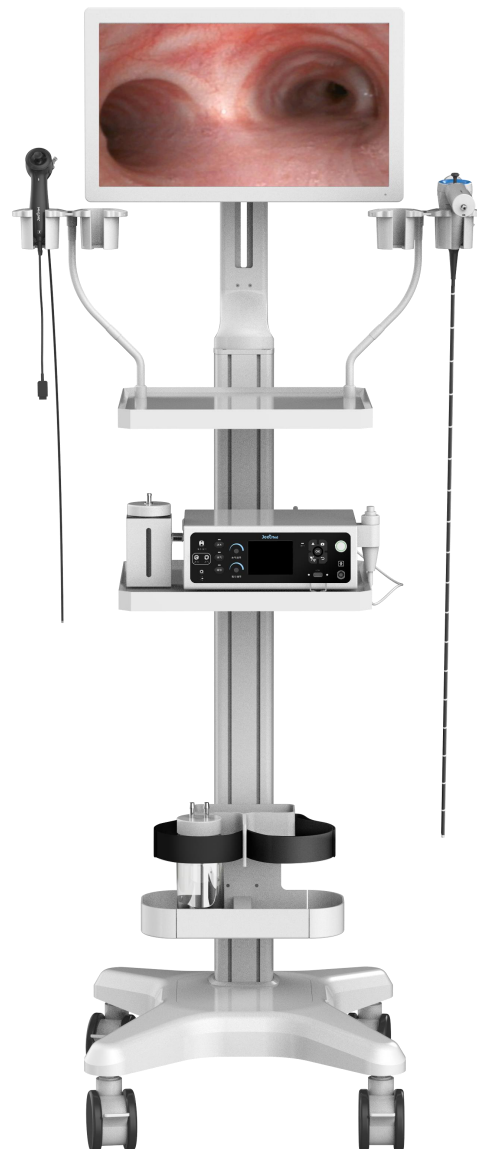

## Endoscopy Working Station

### Technical Parameters

Resolution	640×480
Size of screen	3.5 inch
Display direction	Horizontal
Power-on time	About 5 seconds
Flush flow rate	≥15ml/s
Suction flow rate	≥30ml/s
Input power	48 VA
Length	333mm
Width	286mm
Height	110mm
Weight	4Kg

# JTA-310 Endoscopy Working Station

Can be connected to veterinary endoscopes and a large high-definition monitor, offering a total solution for pet hospitals when used in conjunction with the trolley.

## Products List

Dedicated Trolley of Veterinary Endoscope

Portable Veterinary Gastroscope

Veterinary Flexible Otoscope

Endoscopy Working station

21" High-definition Monitor

**Total solution of veterinary endoscopes to veterinary hospitals**