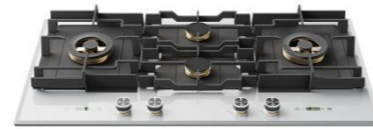

B905

B905(White)

B9074(White)

Panel	Black Tempered Glass	Panel	Black Belved Edge Tempered Glass	Panel	White Belved Edge Tempered Glass	Panel	White Tempered Belved Edge Glass
Pan Support	Iron	Pan Support	Cast Iron	Pan Support	Cast Iron	Pan Support	Cast Iron
Knob	Metal	Knob	Metal	Knob	Metal	Knob	Metal
Protection(Optional)	Safety Protection Device	Protection(Optional)	Safety Protection Device	Protection(Optional)	Safety Protection Device	Protection(Optional)	Safety Protection Device
Panel Size	590*510*6mm	Panel Size	960*520*8mm	Panel Size	960*520*8mm	Panel Size	960*520*8mm
Cut-in Size	560*480mm	Cut-in Size	810*420mm	Cut-in Size	810*420mm	Cut-in Size	810*420mm
		MOQ	30	MOQ	30	MOQ	30

B9074(Black)