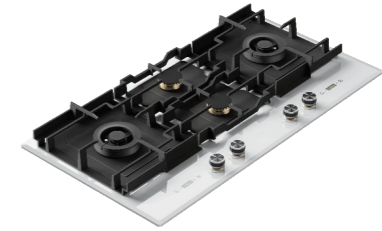

Hotpot

Muffin

Porridge

Pudding

							
G9064		G9074		B23		B23—B	
Panel	#201 Stainless Steel	Panel	#201 Stainless Steel	Panel	#201 Stainless Steel	Panel	#201 Stainless Steel
Pan Support	Iron	Pan Support	Iron	Pan Support	Cast Iron	Pan Support	Cast Iron
Knob	Metal	Knob	Metal	Knob	Metal	Knob	Metal
Protection(Optional)	Safety Protection Device	Protection(Optional)	Safety Protection Device	Protection(Optional)	Safety Protection Device	Protection(Optional)	Safety Protection Device
Panel Size	900*500*1.2mm	Panel Size	900*500*1.2mm	Panel Size	900*500*1.2mm	Panel Size	900*500*1.2mm
Cut-in Size	810*420mm	Cut-in Size	810*420mm	Cut-in Size	810 *420mm	Cut-in Size	810*420mm
MOQ	30	MOQ	30	MOQ	30	MOQ	30
							
XST-4-BIG007		G401 (Black)		B418-B		B418	
Panel	#201 Stainless Steel	Panel	#201 Stainless Steel	Panel	#201 Stainless Steel	Panel	#201 Stainless Steel
Pan Support	Cast Iron	Pan Support	Cast Iron	Pan Support	Cast Iron	Pan Support	Cast Iron
Knob	Metal	Knob	Metal	Knob	Metal	Knob	Metal
Protection(Optional)	Safety Protection Device	Protection(Optional)	Safety Protection Device	Protection(Optional)	Safety Protection Device	Protection(Optional)	Safety Protection Device
Panel Size	900*510*1.0mm	Panel Size	600*510*0.45mm	Panel Size	900*510*1.0mm	Panel Size	900*510*1.0mm
Cut-in Size	810*420mm	Cut-in Size	560*480mm	Cut-in Size	810*420mm	Cut-in Size	810*420mm
MOQ	30			MOQ	30	MOQ	30