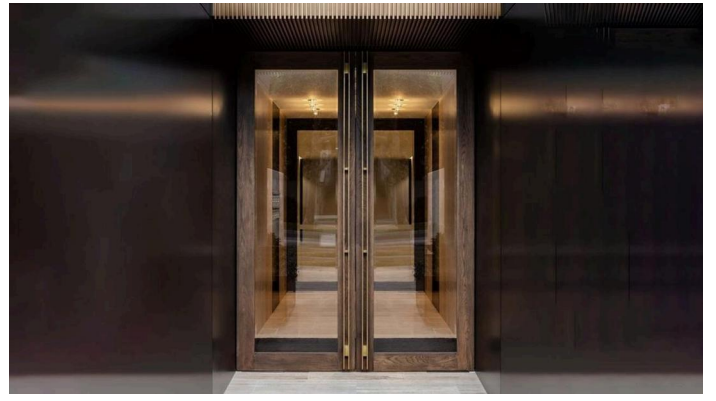

BC2343

Stainless steel door 304不锈钢入户平开门

BC1667

High class customize 304 entrance door 304不锈钢入户门

BC1400

High class customize 304 entrance door 304不锈钢入户门

BC2253

304 stainless steel frame large glass slide door
304不锈钢框大玻璃滑动门