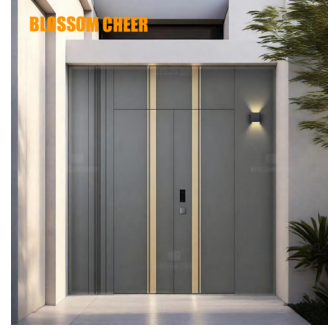

entrance door 铝板搭配不锈钢入户门

BC2357