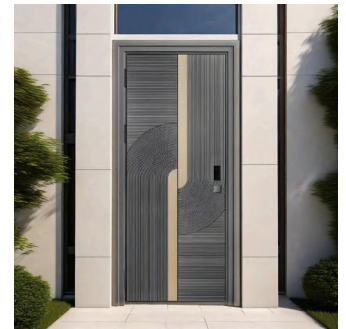

aluminum door 4mm  
铝板门

BC2366

aluminum door 4mm  
铝板门

BC2365

aluminum door 3mm  
铝板门

BC2363

Aluminum plate with  
stainless steel safety

BC2362

BC1719  
Aluminum plate  
armored door 铝板装  
甲门

BC2121  
Aluminum plate  
armored door 铝板装  
甲门

BC1977  
Aluminum plate  
armored door 防爆门

BC2219  
Bridge aluminum  
door 断桥铝板门

BC2378  
Aluminum door 3mm  
铝板门

BC2379  
Aluminum door 3mm  
铝板门

BC2380  
Aluminum door 3mm  
铝板门

BC2225

BC2026

BC1978

BC1810

2mm thicken  
aluminum finish  
board door 2mm厚的  
铝板平开门

Aluminum plate with  
stainless steel safety  
entrance door 铝板搭  
配不锈钢安全入户门