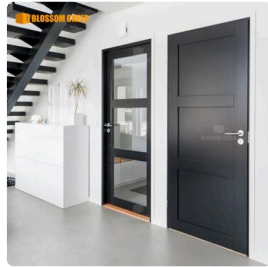

BC1717

Pure black color lacquer paint flush door 黑色平板烤漆木门