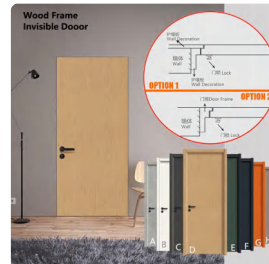

BC1647

Skin-Fell Touch High
End Carbon Crystal Free
Door
ZF-6017 碳晶高端工程免
漆门