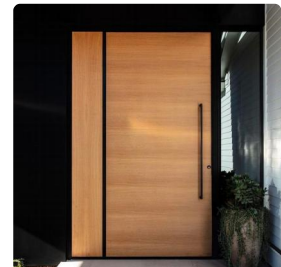

BC1644

Artificial Wood Veneer
Paint Barn Door
科技木皮油漆谷仓门

BC1643

Artificial Wood Veneer
Paint Double Panel
Door 科技木皮油漆双开
门

BC1642

Artificial Wood Veneer
Paint Pocket Door 科技木
皮油漆口袋门

BC2108

Bamboo texture veneer
custom painted door 竹
节纹理木皮定制油漆门