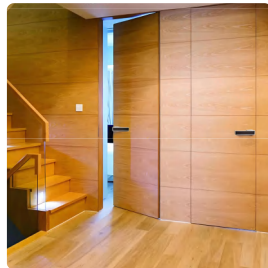

BC1506

Composite technology
veneer invisible door 复
合科技木皮油漆隐形门