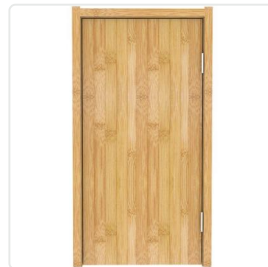

Pure Lacquer Paint
Groove Line Wooden
Door 纯色锣线烤漆门

BC1368

4 panel wooden veneer
bi-fold door 四门扇木皮
油漆折叠门

BCMP-2206

Wood veneer paint
flush design door with
aluminum strip 法式门

BC1551

Horizontal groove line
silver oak technology
varnish wooden door 横
向锣线银橡科技清漆木皮
门

BC1644

Artificial Wood Veneer
Paint Barn Door
科技木皮油漆谷仓门

BC1643

Artificial Wood Veneer
Paint Double Panel
Door 科技木皮油漆双开
门

BC1642

Artificial Wood Veneer
Paint Pocket Door 科技木
皮油漆口袋门

BC2108

Bamboo texture veneer
custom painted door 竹
节纹理木皮定制油漆门