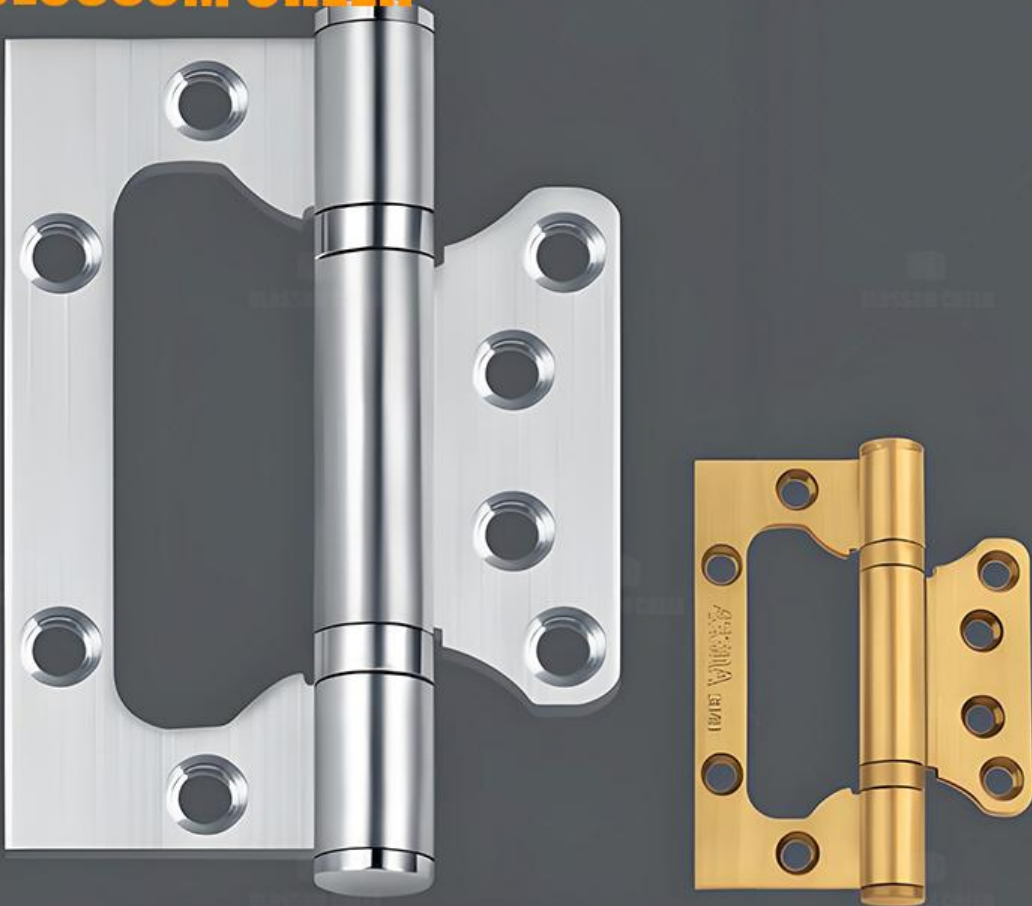

Guangdong BLOSSOM CHEER Holdings Limited

Recommend Product Details

BLOSSOM CHEER

Item:	4*3*3mm hinge		
Size (Specification):	Standard	Color:	银色、黑色
Details Description:	Specifications: 201 stainless steel, standard type, 4330A, brushed steel Parameters: 3.0mm thickness Shaft diameter: 14.5mm Screw: 201 stainless steel		

For the wooden door, the default standard specification for door is wall to wall size 2100*900*150mm(=82.6*35.4*5.9in).

Standard price is for reference, the exactly price will based on your exactly size and quantity.

For more details, you can please kindly contact our KA manager; or visit website www.blossomcheer.com for further project details.