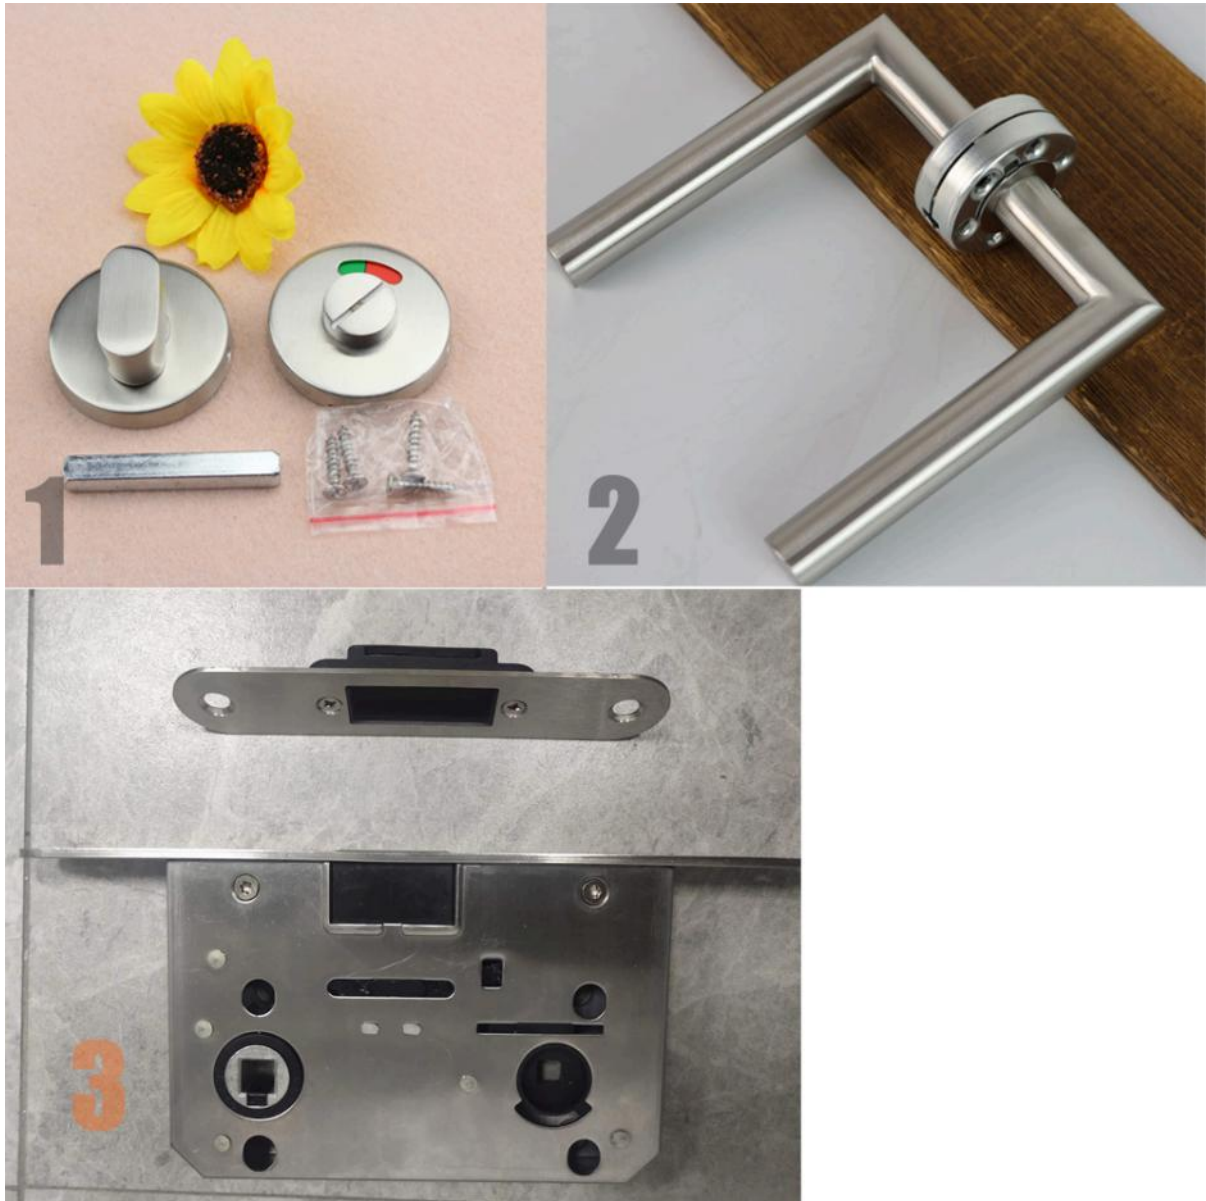

For more details, you can please kindly contact our KA manager; or visit website www.blossomcheer.com for further project details.

Guangdong BLOSSOM CHEER Holdings Limited

Recommend Product Details

Item:	Handle + magnetic lock		
Size (Specification):	Standard	Color:	砂光银色Sanding silver
Details Description:	The handle is made of top-grade 304 stainless steel. The right-angle elbow handle is 135*60*19. It is equipped with a zinc alloy lock body and is suitable for door thicknesses of 35-50mm.		

For the wooden door, the default standard specification for door is wall to wall size 2100*900*150mm(=82.6*35.4*5.9in).

Standard price is for reference, the exactly price will based on your exactly size and quantity.

For more details, you can please kindly contact our KA manager; or visit website www.blossomcheer.com for further project details.

Guangdong BLOSSOM CHEER Holdings Limited

Recommend Product Details

Item:	Magnetic lock body + BK lock		
Size (Specification):	Standard	Color:	拉丝银色Lined silver
Details Description:	The handle and indicator knob are made of 304 material with sanded finish, and the lock body is made of 201 material; the right-angle elbow handle is 135*60*19mm, equipped with a 5572 magnetic lock body, suitable for doors with a thickness of 35-50mm.		