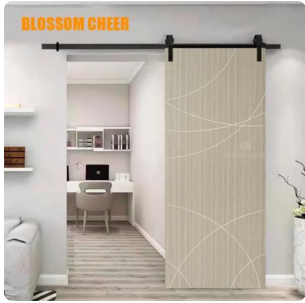

BC1760-BD

WPC paint free finish
groove line barn door 平板
WPC免漆转印镭线谷仓
门