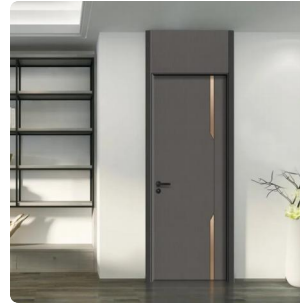

BC1630

Skin-Fell Touch High
End Carbon Crystal Free
Door
BCBN2107 碳晶高端工程
免漆门