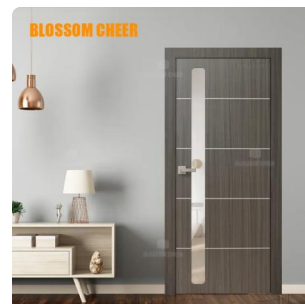

BC1946

Vertical texture
melamine finish with
aluminum alloy
decorative strip glass
door 竖向纹理三胺带铝合
金装饰条玻璃门