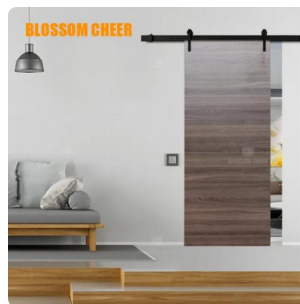

BCXR1009 Solia 3+5
MDF
Crystal Inlay Painted
Free Door
水晶镶嵌拼接免漆门

JYSA022

Paint-free environmental
protection intermediate
simple decorative strip
triamine door 免漆环保中
间简约装饰条三胺门

BC1451

Vertical texture
melamine finish with
aluminum alloy
decorative strip door 竖
向纹理三胺带铝合金装饰
条门