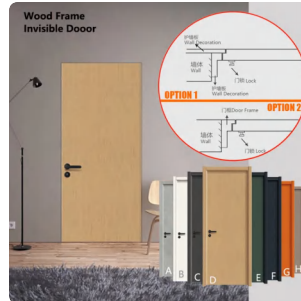

BC1647
Skin-Fell Touch High
End Carbon Crystal Free
Door
ZF-6017 碳晶高端工程免
漆门