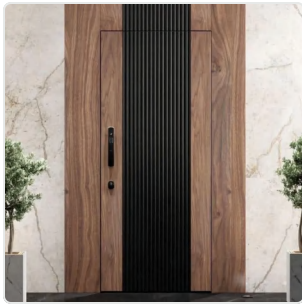

BC2180

Composite technology
veneer invisible door 复
合科技木皮油漆隐形入
户门