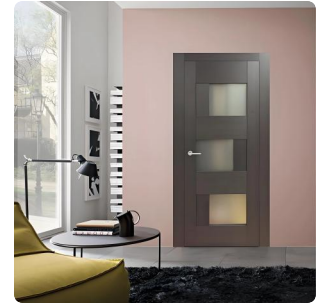

BCMP-2205

Custom wood veneer
painted glass door定制木
皮油漆玻璃门