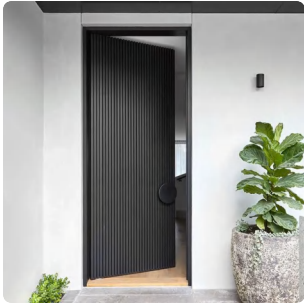

BC1665

Painted wood veneer
grille invisible door 油漆木
皮隔栅隐形门