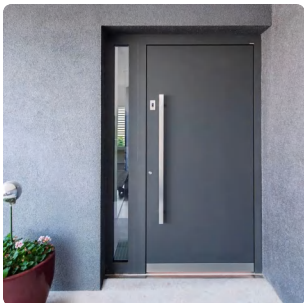

BC1535

Metal flat modern door 锌合金平板门