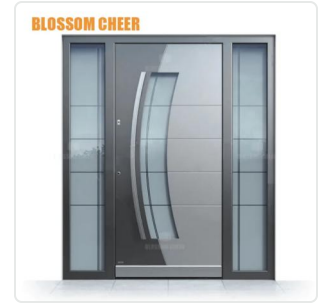

BC1968

High class customize
304 entrance door 304不
锈钢双色入户门