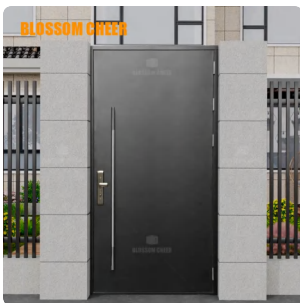

BCJY202

High class customize
304 entrance door 304
不锈钢入户门

BC2101

Stainless steel wood
grain entrance door 不
锈钢木纹入户门

BC1497

High class customize
304 entrance door 304
不锈钢入户门

BC1699

Stainless steel door 304
不锈钢入户门