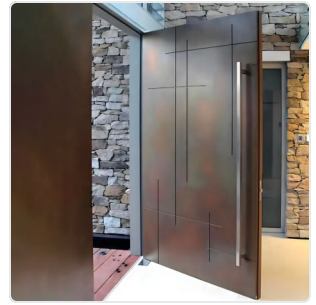

Entry door 入户门

Revolving door 旋转门

Swing door 平开门

Revolving door 旋转门

BC2083

Painted red oak veneer grille door 油漆红橡木皮隔栅
旋转门

BC1452

Solid oak wood entrance pivot door 橡木实木入户旋
转门

BC1511

Solid oak wood entrance
thicken pivot door 橡木实
木加厚入户旋转门

BC1511-BD

Solid oak wood matte
white lacquer barn door
橡木实木白色烤漆谷仓门

BCJS-2202

Pivot entrance door 旋转
入户门

BC1425

Pivot entrance door 旋转
入户门

Solid oak wood entrance
door 橡木实木入户门

BC1648

Solid oak wood entrance
door 橡木实木入户门

BC1549

Full oak solid wood
Roman column shape
carved paint process
solid wood door 全橡木
实木罗马柱造型雕花油漆
工艺实木门

BC1834

High class solid oak wood paint door 高端橡木实木铳线门

BC1723

Oak solid wood decoration line cell plate symmetrical stitching texture paint door 橡木实木实心扣线齿板对称拼纹油漆门

BC1833

High class solid oak wood paint door 高端橡木实木铳线门

BC1835

Solid oak wood entrance door 橡木实木入户门