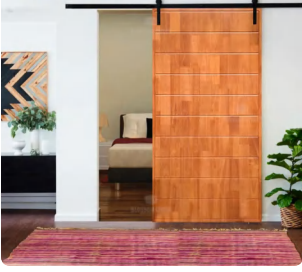

BLOSSOM CHEER

BC1710-BD

Solid oak semi-solid
core wood barn door 橡
木实木半实心铰线谷仓门

BLOSSOM CHEER