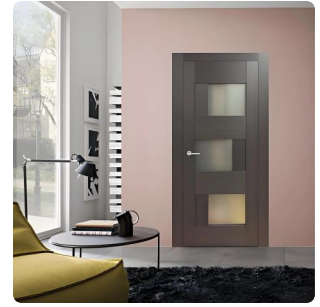

BC1746

Irregular veneer  
aluminum alloy  
decorative strip paint  
door 不规律木皮铝合金装饰条油漆门

BC1787-BD

Regular veneer paint  
barn door 规律木皮油漆  
谷仓门

BC1367

Walnut wooden veneer  
style paint door 【特】木  
皮油漆门

BCMP-2205