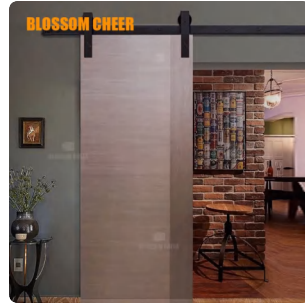

BC1787-BD

Regular veneer paint
barn door 规律木皮油漆
谷仓门