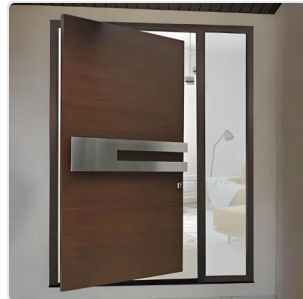

# Entry door 入户门

Revolving door 旋转门

Swing door 平开门

## Revolving door 旋转门

BC2083

Painted red oak veneer grille door 油漆红橡木皮隔栅  
旋转门

BC1452

Solid oak wood entrance pivot door 橡木实木入户旋  
转门

BC1511

Solid oak wood entrance  
thicken pivot door 橡木实  
木加厚入户旋转门

BCJS-2202

Pivot entrance door 旋转  
入户门

BC1425

Pivot entrance door 旋转  
入户门

BCJS-2206

Pivot entrance door 旋转  
入户门

BC1453

Solid oak wood entrance  
pivot door 橡木实木铰线  
入户旋转门

BC0294

Solid oak wood entrance  
pivot door 橡木实木铰线  
入户旋转门

BCJS-2205

Pivot entrance door 旋转  
入户门

BCJS-2203

Interior pure color  
wooden povito door 室内  
纯色旋转门