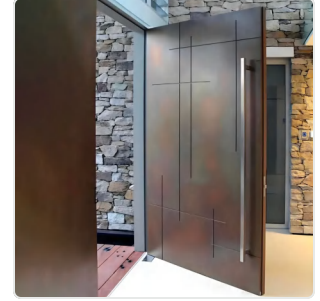

# Entry door 入户门

Revolving door 旋转门

Swing door 平开门

Solid oak wood entrance  
pivot door 橡木实木铰线  
入户旋转门

BCJS-2205

Pivot entrance door 旋转  
入户门

BCJS-2203

Interior pure color  
wooden povito door 室内  
纯色旋转门

BC1648

Solid oak wood entrance  
door 橡木实木入户门

BC1549

Full oak solid wood  
Roman column shape  
carved paint process  
solid wood door 全橡木  
实木罗马柱造型雕花油漆  
工艺实木门

BC1834

High class solid oak  
wood paint door 高端橡  
木实木锣线门

BC1749

Solid oak wood entrance door 橡木实木池板入户门

BC1723

Oak solid wood decoration line cell plate symmetrical stitching texture paint door 橡木实木实心扣线齿板对称拼纹油漆门

BC1833

High class solid oak wood paint door 高端橡木实木锣线门