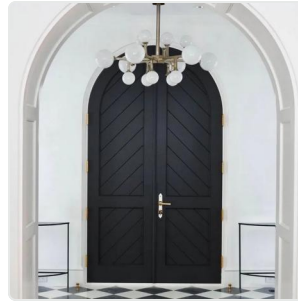

# Entry door 入户门

Revolving door 旋转门

Swing door 平开门

## Revolving door 旋转门

BC2083

Painted red oak veneer grille door 油漆红橡木皮隔栅  
旋转门

BC1452

Solid oak wood entrance pivot door 橡木实木入户旋  
转门

BC1511

Solid oak wood entrance  
thicken pivot door 橡木实  
木加厚入户旋转门

BCJS-2202

Solid oak wood entrance  
pivot door 橡木实木铰线  
入户旋转门

BCJS-2205

Pivot entrance door 旋转  
入户门

BCJS-2203

Interior pure color  
wooden povito door 室内  
纯色旋转门

BC1835

Solid oak wood entrance door 橡木实木入户门

BC1610

Solid wood louver door 实木百叶门

BC1431

Solid oak wood entrance door 橡木实木入户门

BCJS-2208

Oak black paint round arched entrance door 橡木黑色油漆圆拱形入户门