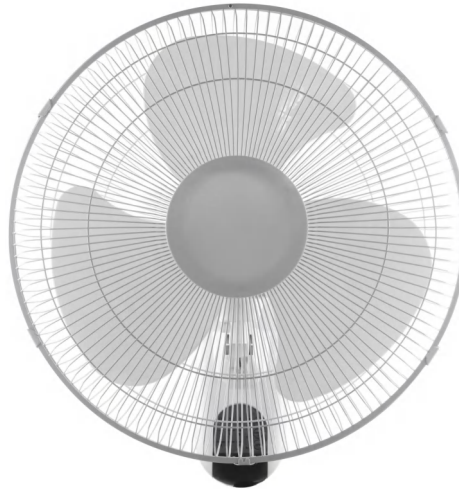

- Voltage: 220-240V,50Hz
- Power: 45W
- 3PCS PP Blades
- Mesh Grill
- Tilt Angle Adjustable
- 3 Speeds Control
- 60cm Cross Base
- Product Height Adjustable, Max. Height 120cm
- Optional: Round Base

FT-23 23cm Desk Fan 23W
FT-30 30cm Desk Fan 33W
FT-40 40cm Desk Fan 44W

- Voltage: 220-240V,50Hz
- 3PCS PP Blades
- Mesh Grill
- Tilt Angle Adjustable
- 2 Speeds Control for 23cm,
- 3 Speeds Control for 30cm and 40cm

Wechat

E-mail: info@sibolux.com
website: www.sibolux.com
Address: No.1, Chao Gui South Road, Ronggui Town, Shunde, Foshan, Guangdong 528303 CN

Basic Stand & Desk Fan

2021-2022 Catalogue

FD-40C, 40cm Stand Fan

- Voltage: 220-240V,50Hz
- 3PCS PP Blades
- Mesh Grill
- Tilt Angle Adjustable
- 3 Speeds Control
- 60cm Cross Base
- Product Height Adjustable, Max. Height 120cm