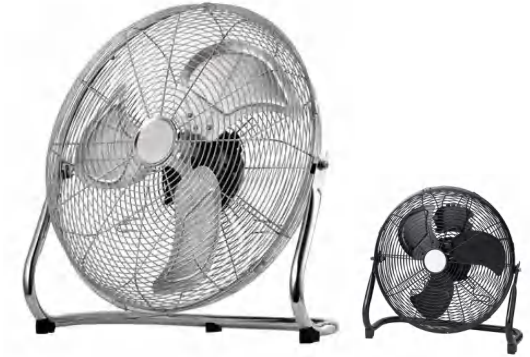

High Velocity Fan

FE-10, 4 Inch, 10W
FE-15, 6 Inch, 15W
FE-23, 9 Inch, 25W

- Voltage:220-240V,50/60Hz
- 3PCS Aluminum Blades
- Line Grill
- Tilt Angle Adjustable
- 3 Speeds Control
- Optional Color
- Chrome, Black, Silver
- GS/CE/ROHS/ERP

FE-25, 10 Inch, 50W
FE-30, 12 Inch, 55W
FE-35A, 14 Inch, 55W

- Voltage:220-240V,50/60Hz
- 3PCS Aluminum Blades
- Helix Safet Grill Pass Finger Test
- Tilt Angle Adjustable
- 3 Speeds Control
- Optional Color
- Chrome, Black, Silver
- GS/CE/ROHS/ERP