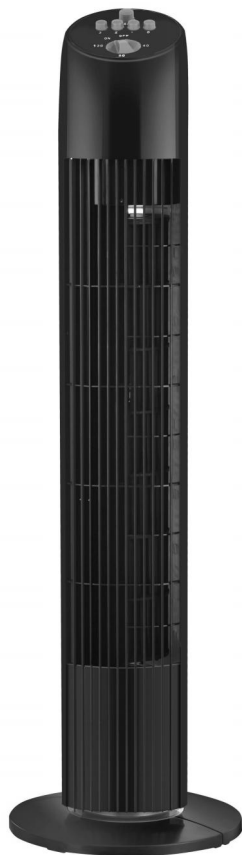

E-mail: info@sibolux.com
website:www.sibolux.com
Address: No.1, Chao Gui South Road, Ronggui Town, Shunde, Foshan, Guangdong 528303 CN

Tower Fan

2021-2022 Catalogue

FT75-22

- 36" Tower Fan
- Unit size : 200*200*813mm
- Power: 220-240V/50Hz 40W
- 3 hours timer
- With 3 speeds setting:Low/Mid/High
- Strong airflow and lower noise
- Motor overheat protection
- With widespread oscillation;
- Certificate:CE/ROHS/ERP

FT75-22R

- 39" Tower Fan With Remote
- Unit size : 200*200*813mm
- Power: 220-240V/50Hz 40W
- 3 hours timer
- With 3 speeds setting:Low/Mid/High
- Strong airflow and lower noise
- Motor overheat protection
- With widespread oscillation;
- Certificate:CE/ROHS/ERP

E-mail: info@sibolux.com
website:www.sibolux.com
Address: No.1, Chao Gui South Road, Ronggui Town, Shunde, Foshan, Guangdong 528303 CN

Tower Fan

2021-2022 Catalogue

PRADO

- 33" Tower fan with Mechanical control;
- Unit size : 240*240*838 mm
- Power: 220~240V/50Hz 45W
- 2 hours Timer ;
- Body material: ABS; Injection color black or white
- Power cord storage at the back;
- With 3 speeds setting ;
- Oscillation angle at 70 degree ;
- Certificate:GS/CE/ROHS/ERP