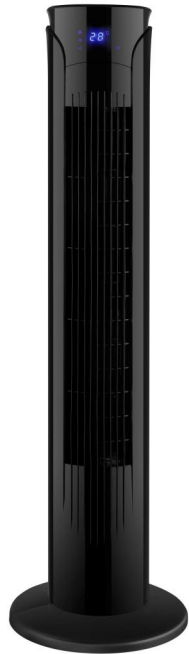

Tower Fan

HONGDA-RC

- 32" Tower Fan with remote control;
- Unit size : 210*210*825mm
- Power: 220-240V/50Hz 45W
- Full function and temperature shown on big LED screen
- 12 hours timer
- With 3 speeds setting:Low/Mid/High
- With 3 wind mode: Normal/ Nature/ Sleep
- Strong airflow and lower noise
- Motor overheat protection
- With widespread oscillation;
- Certificate:GS/CE/ROHS/ERP