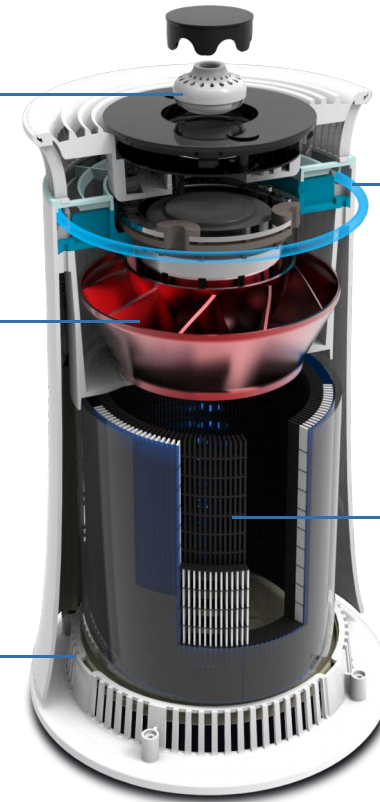

UV Air Purifier

2021-2022 Catalogue

- Model No.: SAP-C07
- CADR : 120 m³/h
- Voltage: 100-240V
- Power: 24W
- Applicable area: <25m²
- Noise: <48dB
- Air quality indicator, Dust Sensor, PM2.5 display, Filter change reminder, Auto/sleep/Turo mode, 1-8 hours timer, Anion Generator
- Product Size: 21*21*31cm
- Optional Color: White or Black
- Loading qty. 800pcs/20' 2120pcs/40'HQ

Aromatherapy box
Plant fiber sponge that locks the fragrance and releases slowly,
The aroma can be changed according to personal preference

Diagonal fan
DC EC external rotor motor + diagonal flow high efficiency fan
Energy saving, efficient and silent;

360 degree wind
360 degree air inlet at the bottom with rear air inlet system

Air quality indicator
Real-time monitoring of current air quality based on sensors
Tri-color light display

Cylinder composite filter
Pre-filter + HEPA filter + activated carbon filter

E-mail: info@sibolux.com
website: www.sibolux.com
Address: No.1, Chao Gui South Road, Ronggui Town, Shunde, Foshan, Guangdong 528303 CN