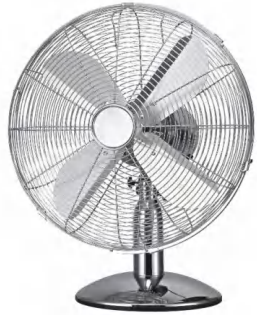

Metal Desk Fan

FT-25MC, 10 Inch, 30W
FT-30MC, 12 Inch, 35W
FT-40MC, 16 Inch, 50W

- Voltage: 220-240V,50/60Hz
- 4PCS Aluminum Blades
- Helix Safet Grill Pass Finger Test
- Tilt Angle Adjustable
- 3 Speeds Control
- Detachable Base
- 90 Degree Oscillation
- Optional Color
- Bronze, Brused Steel, Gun-Metal, Copper
- Certificate : GS/CE/ROHS/ERP/CB