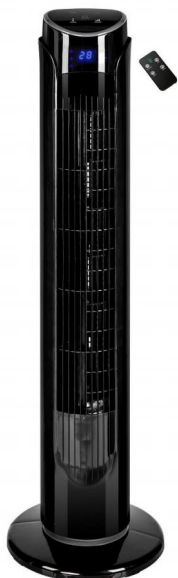

TF-29GR, With remote control

- 29" Energy saving Tower fan;
- Unit size : 74 Cm
- Power: 220-240V/50 ~ 60Hz 40W
- 80 Degree Oscillation
- Remote control model with 3 wind mode:Normal/Nature/Sleep and 7.5 hours timer
- Finish: Matt Black or White
- Optional: timer, remote control
- Certificate:GS/CE/ROHS/ERP

HONGDA-RH

- 40" Tower Fan with remote control;
- Unit size : 295*295*1030mm
- Power: 220-240V/50Hz 45W
- Full function and temperature shown on big LED screen
- 12 hours timer
- With 3 speeds setting:Low/Mid/High
- With 3 wind mode: Normal/ Nature/ Sleep
- Strong airflow and lower noise
- Motor overheat protection
- With widespread oscillation;
- Certificate:GS/CE/ROHS/ERP

E-mail: info@sibolux.com
website:www.sibolux.com
Address: No.1, Chao Gui South Road, Ronggui Town, Shunde, Foshan, Guangdong 528303 CN

Tower Fan

2021-2022 Catalogue

YODA-RC

- 32" Tower Fan with remote control;
- Unit size : 210*210*825mm
- Power: 220-240V/50Hz 45W
- Full function and temperature shown on big LED screen
- 12 hours timer
- With 3 speeds setting:Low/Mid/High
- With 3 wind mode: Normal/ Nature/ Sleep
- Strong airflow and lower noise
- Motor overheat protection
- With widespread oscillation
- Certificate:GS/CE/ROHS/ERP