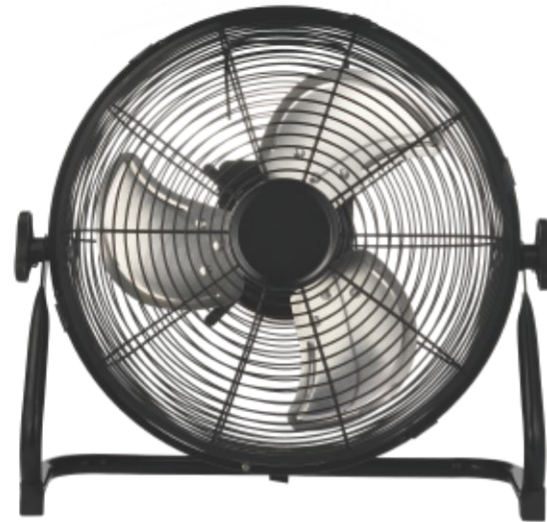

RECHARGEABLE FLOOR FAN

10 INCH HJ-10RF

Power:DC 12V 12W,with 7800mA lithium battery
Speed Setting: Rolling for choose
Blade:3pcs aluminum blades
•With 5V USB charge output
•With 1.2m adapter
•**Optional choice:solar panel /clip wire**
•360 degree tilting angle
•Various colors for choose
N.W/G.W:1.63/2.29 kgs
Package:390X190X310mm(1pcs/CTN)
Loading QTY:1200/2500/2960 PCS

LI-ION
Lithium battery