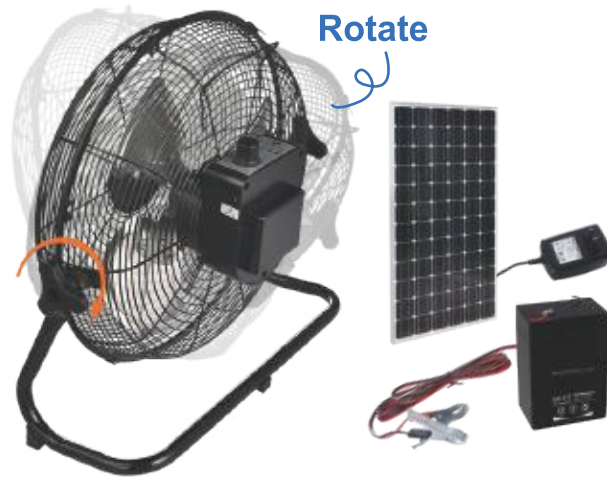

SOLAR FLOOR FAN

12 INCH HJ-12FL

Power:DC 12V 20W
Speed Setting:Rolling for choose
Blade:3pcs aluminum blades
 • With 1.2m adapter
 • **Optional choice: solar panel /clip wire**
 • 360 degree tilting angle
 • Black or silver or chrome colors for choose
N.W/G.W:2.27/2.84 kgs
Package:435X195X390mm(1pcs/CTN)
Loading QTY:845/1780/2040PCS
Available size:10 inch/12 inch/14 inch/16 inch/
 18 inch/20 inch

RECHARGEABLE FOLDABLE FAN

4 INCH HJ-401P

Power:DC 5V 2.5~4W ,with 1200mA lithium battery
Speed Setting:Rolling for choose
Rotate Speed:3500rpm
Blade:4pcs PP blades
 • With 0.3m USB cable
 • 360 degree tilting angle
 • Various colors for choose
Package:125×65×150mm/675×265×470mm(60pcs/CTN)
Loading QTY:22200/45600/50580 PCS

LI-ION
Lithium battery

12 INCH HJ-12RF

Power:DC 24V 25W,with 15600mA lithium battery
Speed Setting:Rolling for choose
Blade:3pcs aluminum blades
 •With 5V USB charge output
 •With 1.2m adapter
 •**Optional choice:solar panel /clip wire**
 •360 degree tilting angle
 •Various colors for choose
N.W/G.W:2.41/3.05kgs
Package:430X195X395mm(1pcs/CTN)
Loading QTY:800/1650/2096 PCS

Lithium battery

12 INCH HJ-12RF-D

Power:DC 24V 25W,with 15600mA lithium battery

Speed Setting:Rolling for choose

Blade:3pcs aluminum blades

· With 5V USB charge output

· With 1.2m adapter

· **Optional choice:solar panel /clip wire**