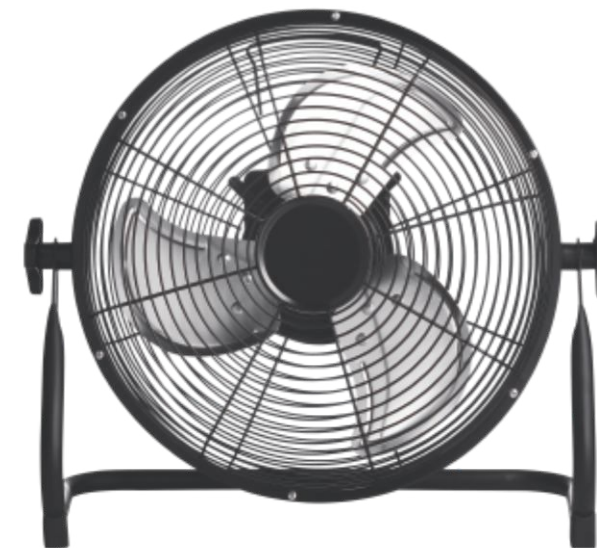

DC-RECHARGEABLE FAN

RECHARGEABLE FLOOR FAN

LI-ION

Lithium battery