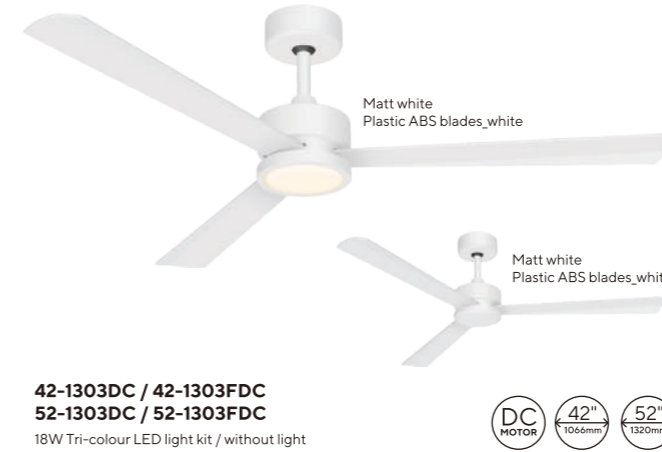

29"
Matt white
Plastic PC blades lucency

42"
Matt white
Plastic ABS blades white

56"
Matt black
Plastic ABS blades black

29-10044DC / 42-10044DC
56-10044DC

18W Tri-colour LED light kit

38-1029DC / 48-1029DC
18W Tri-colour LED light kit

42-1303DC / 42-1303FDC
52-1303DC / 52-1303FDC
18W Tri-colour LED light kit / without light

42-1302DC / 52-1302DC
18W Tri-colour LED light kit

48-1903 / 48-1903E
56-1903 / 56-1903E
Included Wall Control

20-10081DC
18W Tri-colour LED light kit