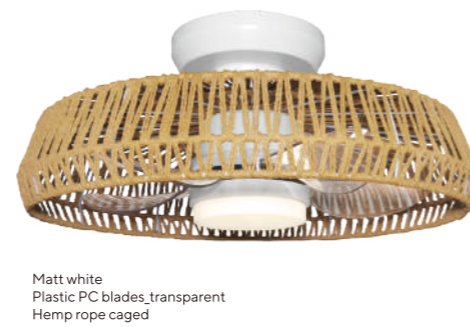

20-10081DC
18W Tri-colour LED light kit