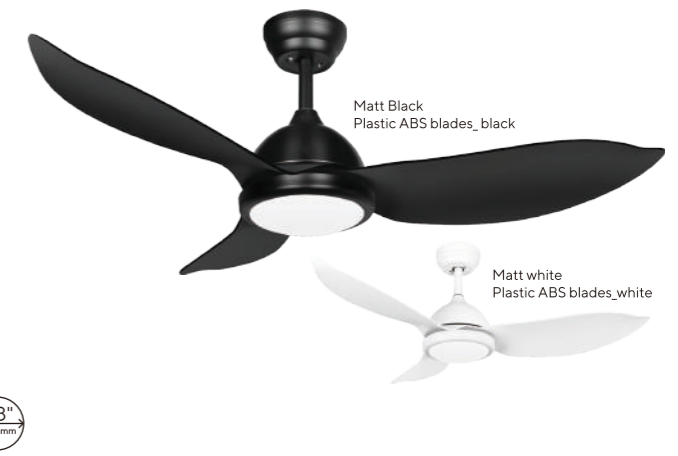

29"
Matt white
Plastic PC blades lucency

42"
Matt white
Plastic ABS blades white

56"
Matt black
Plastic ABS blades black

29-10044DC / 42-10044DC
56-10044DC

18W Tri-colour LED light kit

38-1029DC / 48-1029DC
18W Tri-colour LED light kit