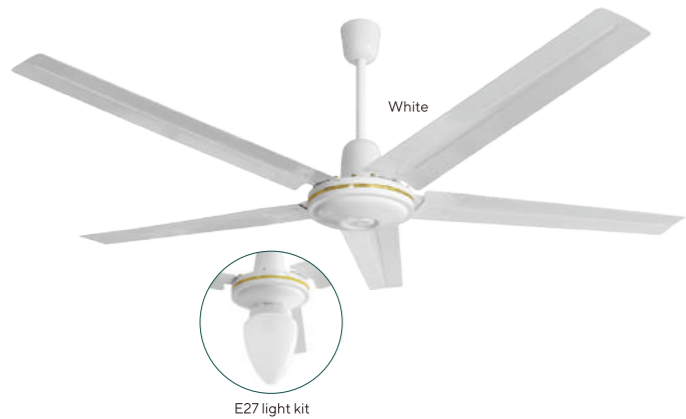

48-1905 / 48-1905E
56-1905 / 56-1905E
Included Wall Control