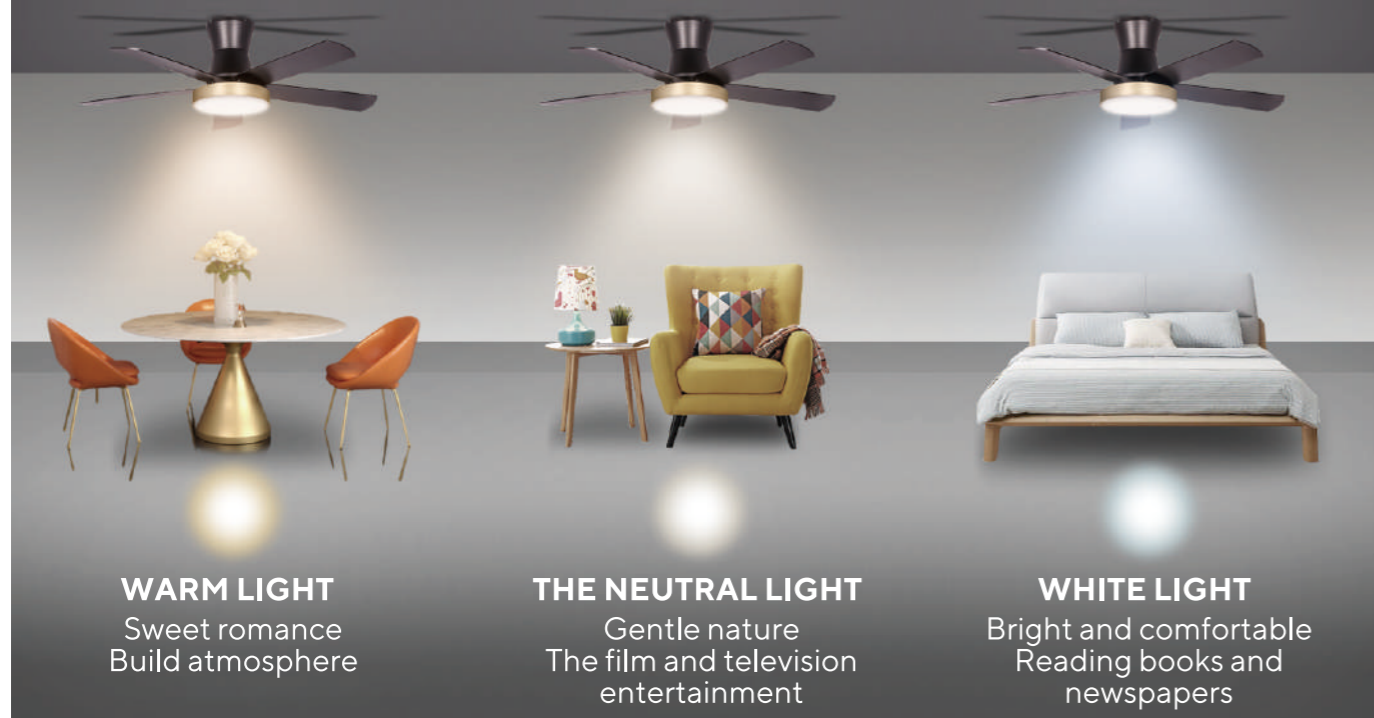

TECHNICAL

AC/DC motor Customization

Motor Type	AC	DC (ECO-friendly)
Speed Setting:	Three (LOW/MED/HI)	Six (1/2/3/4/5/6)
Motor Wattage:	85W/100W	55W/65W
Blade Material:	Plywood/Solid wood/Plastic	Plywood/Solid wood/Plastic
Operation:	Remote Control	Remote Control
Timer:	8 Hours	4 Hours
Reversible:	No	Yes (via remote)
Down Rob:	15cm (6")	15cm (6")
Light Type:	LED (18W/24W) 3 colors	LED (18W/24W) 3 colors

About the CCT LED Light