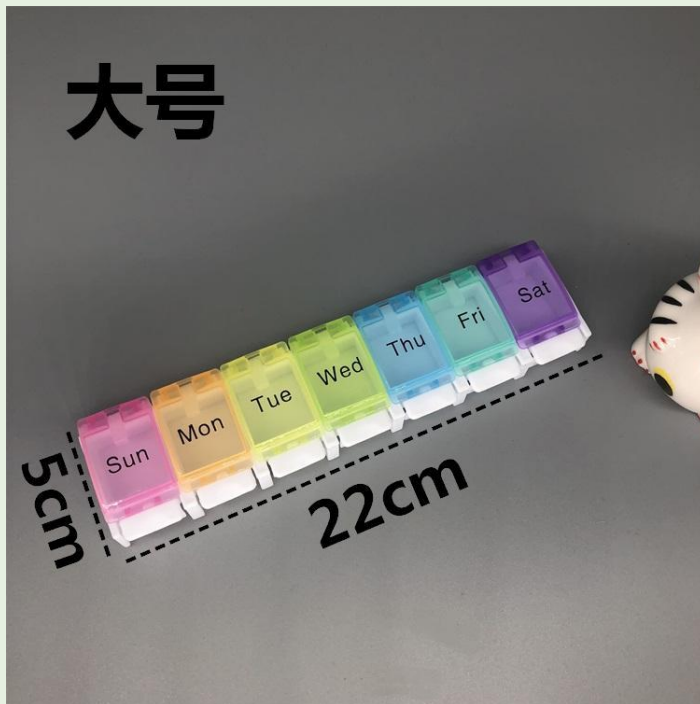

Medicine Box

- × Product pattern: blank, Chinese, English
- × Size: 22*5*2.5cm
- × Quantity/Carton: 180PCS
- × Carton Size: 45*45*34cm
- × Material: PP+silicone
- × Packaging method: OPPbag
- × Weight: 70g
- × G.W.:14KG