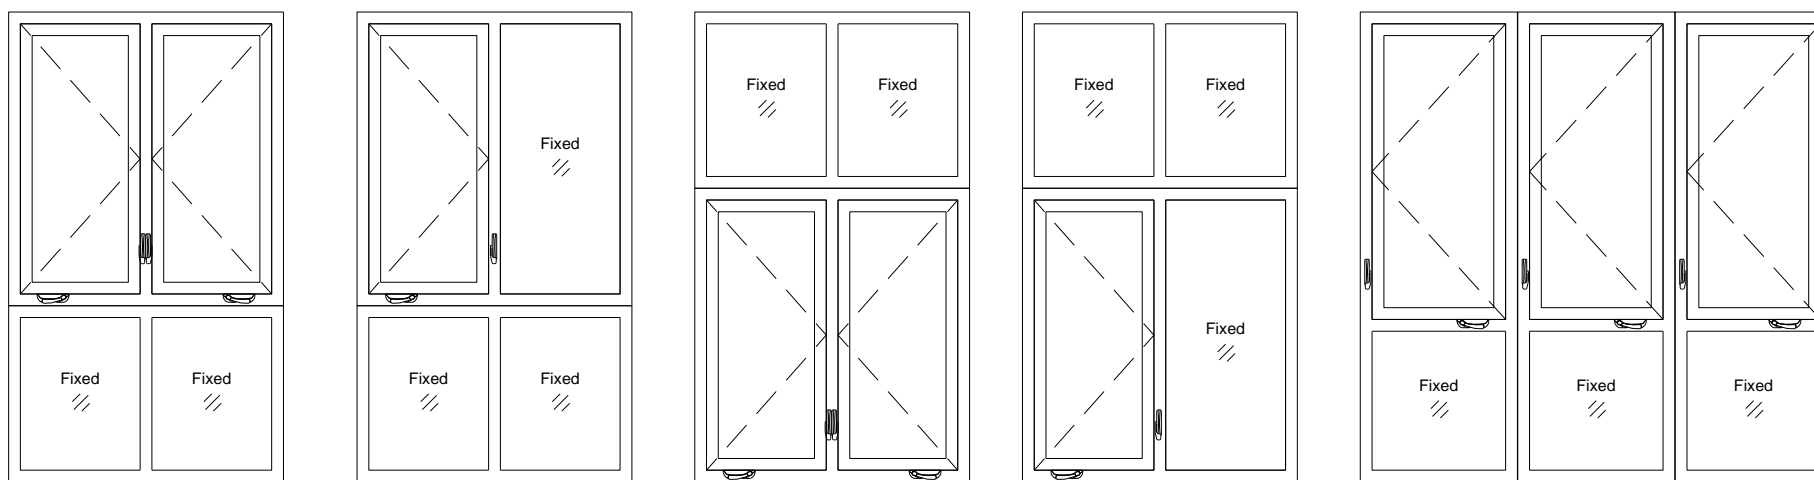

Alu American Style Handcrank Casement Window V1.1

NO.2

INSIDE VIEW

ROPO Windows & Doors

ADD: Tieling Industrial Zone, Fuzhou City, Fujian Province, China

Web: www.ropowindows.com

E-mail: sales@chinaropo.com