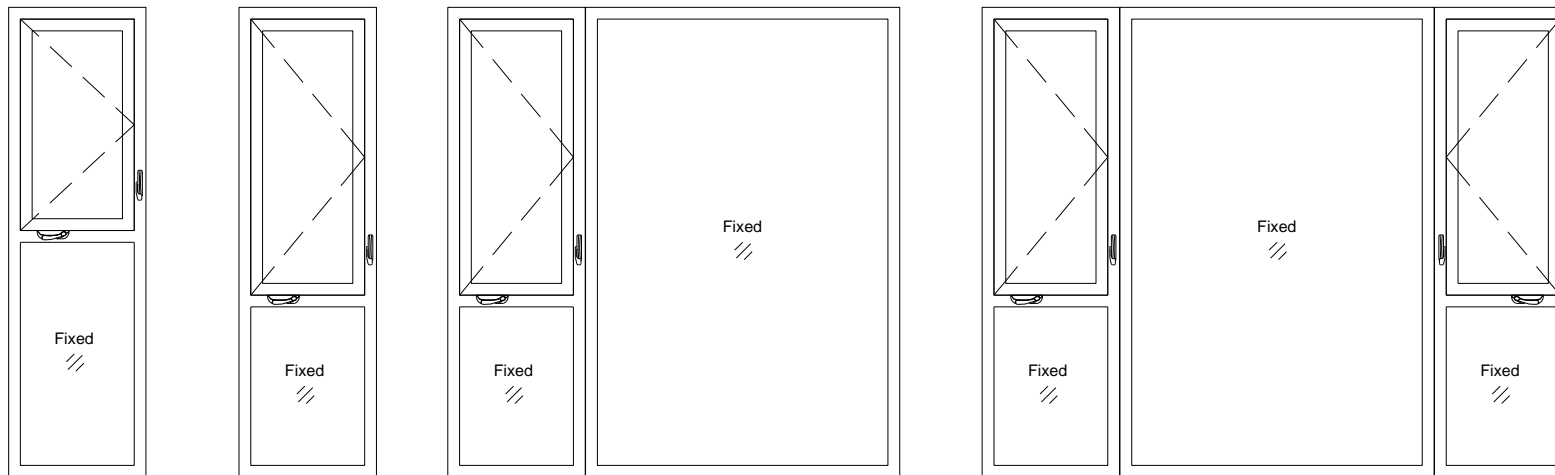

Alu American Style Handcrank Casement Window V1.1

NO.2

INSIDE VIEW

ROPO Windows & Doors

ADD: Tieling Industrial Zone, Fuzhou City, Fujian Province, China

Web: www.ropowindows.com

E-mail: sales@chinaropo.com