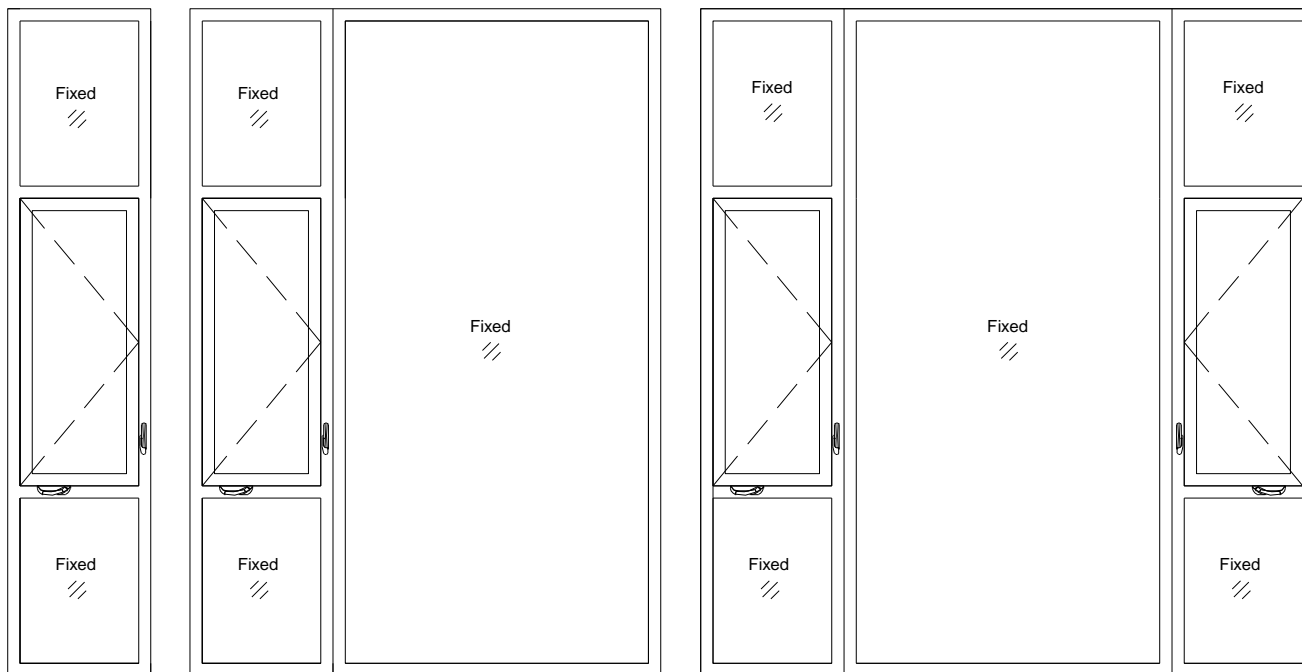

NO.3

$400 \leq W \leq 850$
 $400 \leq H \leq 1800$

INSIDE VIEW

ROPO Windows & Doors

ADD: Tieling Industrial Zone, Fuzhou City, Fujian Province, China
Web: www.ropowindows.com
E-mail: sales@chinaropo.com
Tel: +0086-591-87147106 Fax: +0086-591-87143620

Technical Literature

Alu American Style Handcrank
Casement Window V1.1