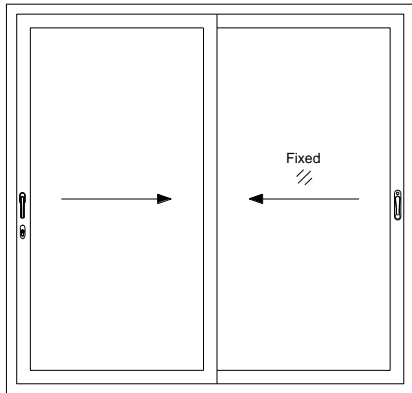

INSIDE VIEW