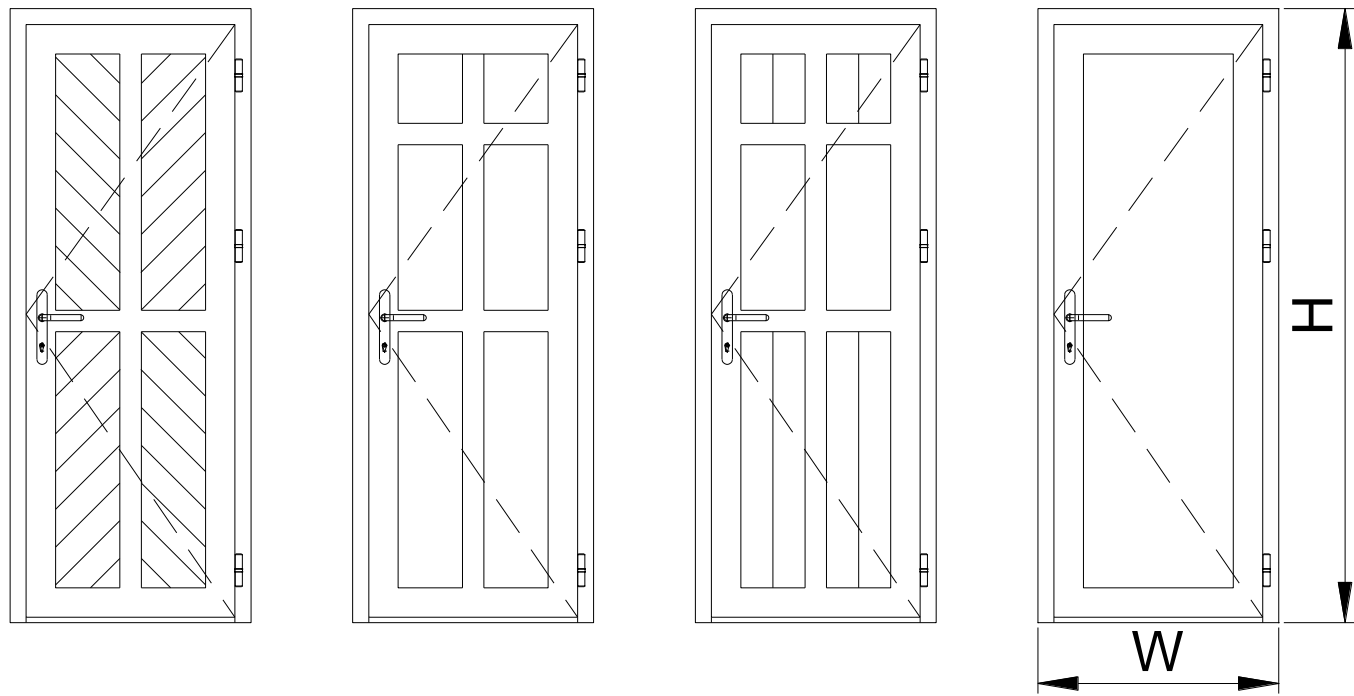

NO.3

$500 \leq W \leq 1200$
 $1800 \leq H \leq 2700$

INSIDE VIEW