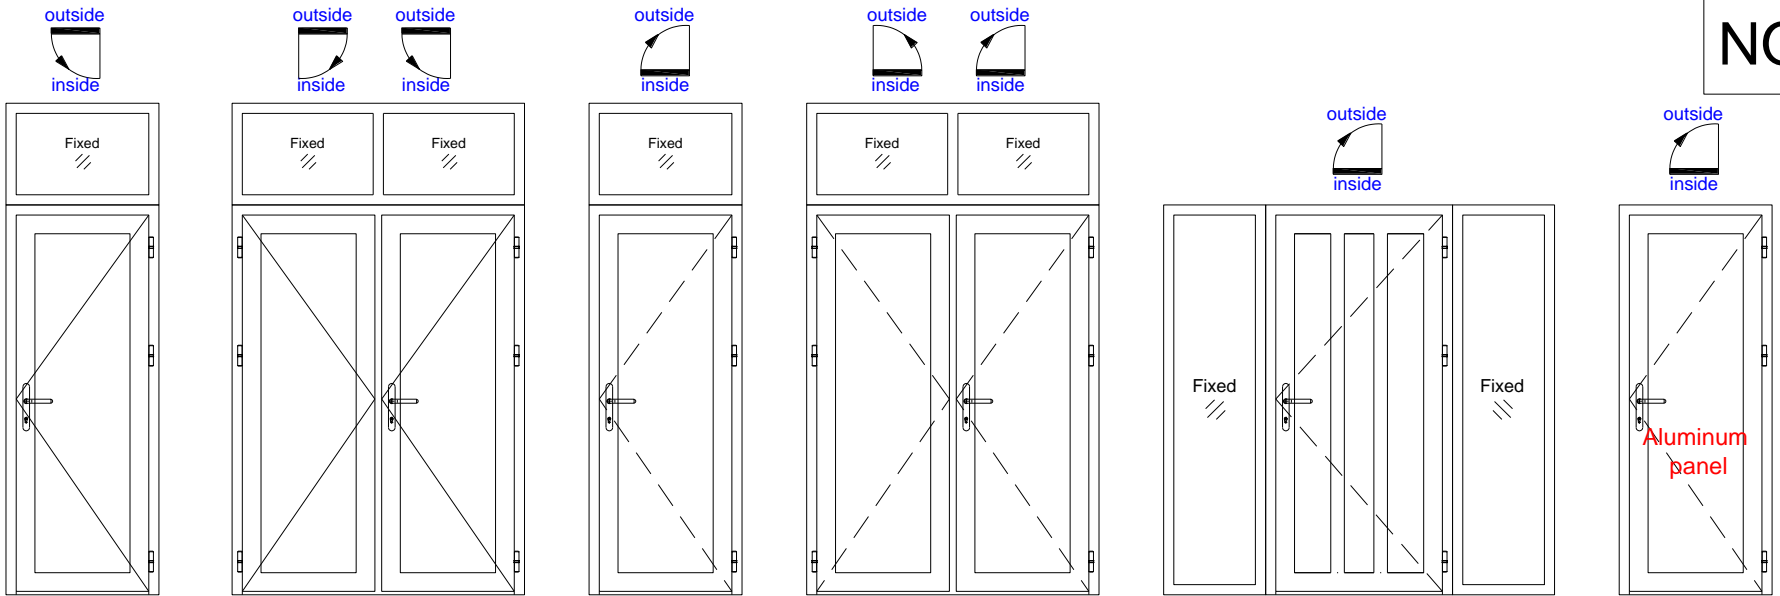

Technical Literature

Alu Hinge Door
V1.1

NO.2

INSIDE VIEW

ROPO Windows & Doors

ADD: Tieling Industrial Zone, Fuzhou City, Fujian Province, China

Web:www.ropowindows.com

E-mail:sales@chinaropo.com