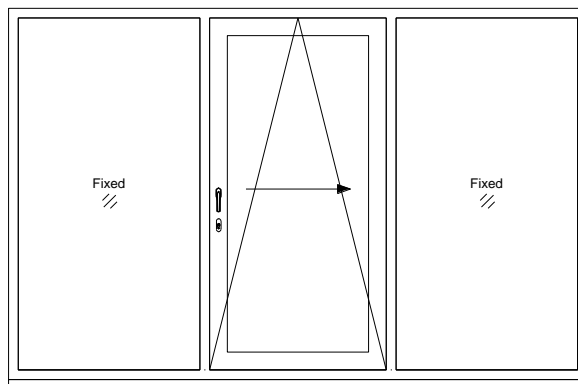

Alu Lift Sliding Door

V1.1

$600 \leq W \leq 2000$
 $2000 \leq H \leq 2700$

INSIDE VIEW

ROPO Windows & Doors

ADD: Tieling Industrial Zone, Fuzhou City, Fujian Province, China

Web: www.ropowindows.com

E-mail: sales@chinaropo.com