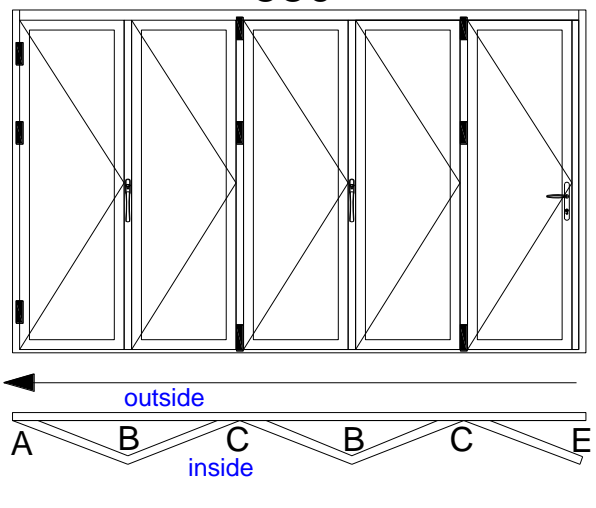

INSIDE VIEW