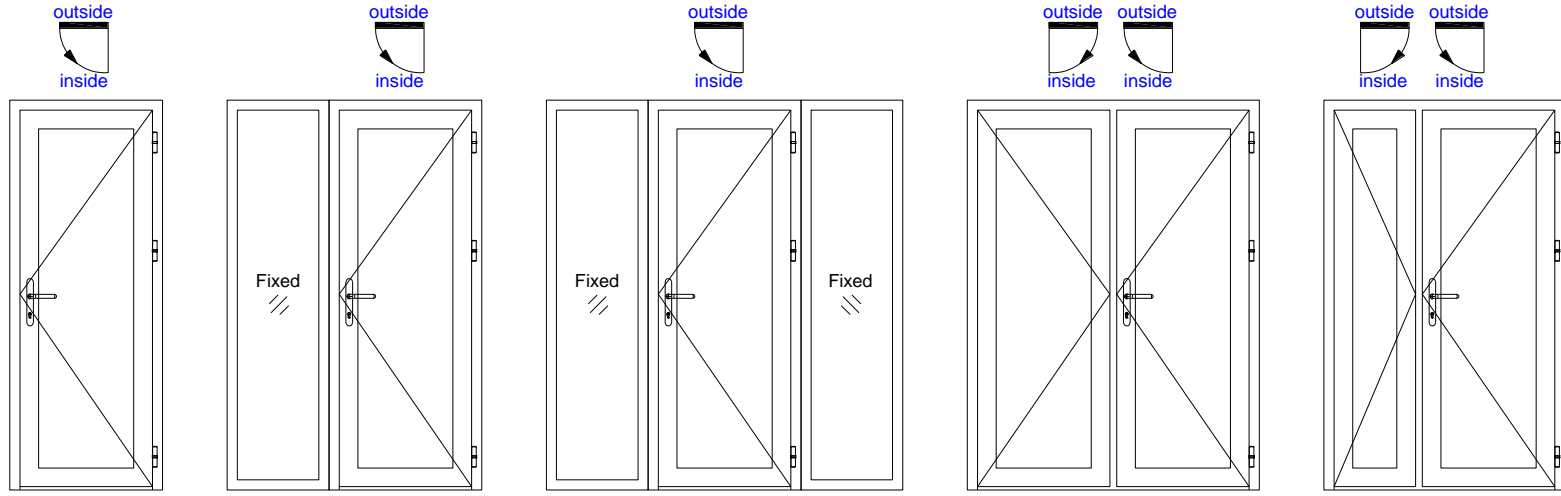

NO.1

INSIDE VIEW