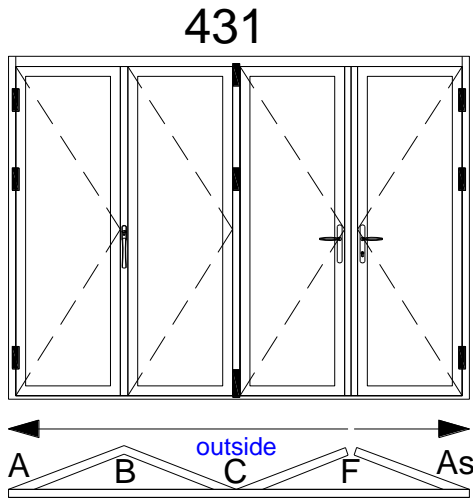

Technical Literature

Alu Folding Door
 V1.1

INSIDE VIEW

ROPO Windows & Doors

ADD: Tieling Industrial Zone, Fuzhou City, Fujian Province, China

Web:www.ropowindows.com

E-mail:sales@chinaropo.com

Tel:+0086-591-87147106 Fax: +0086-591-87143620