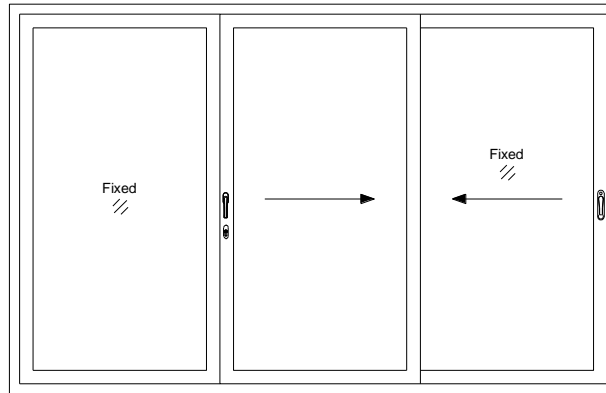

INSIDE VIEW