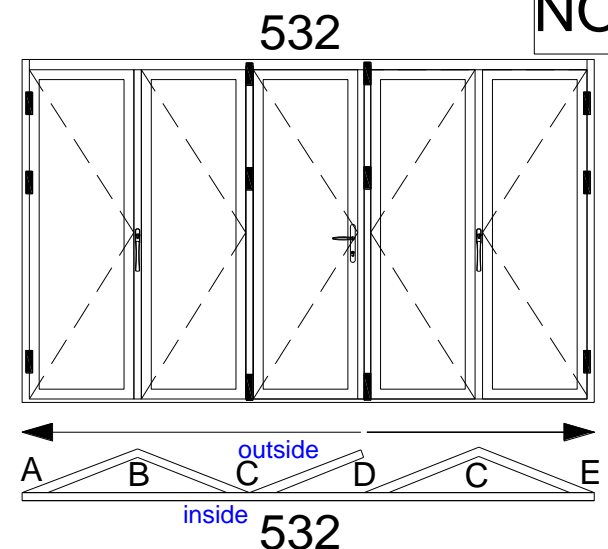

INSIDE VIEW