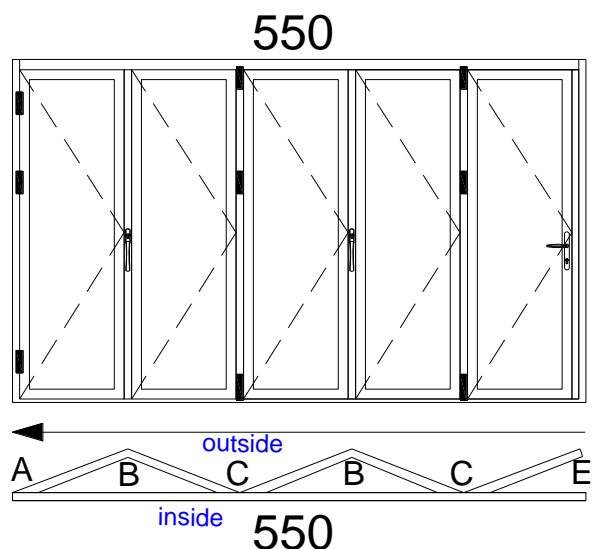

INSIDE VIEW