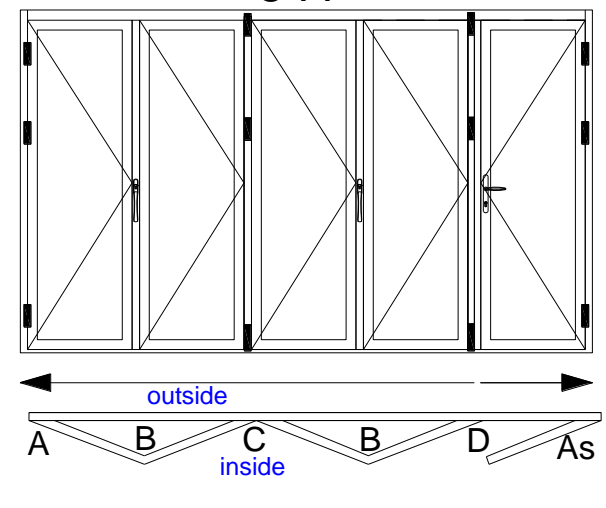

INSIDE VIEW