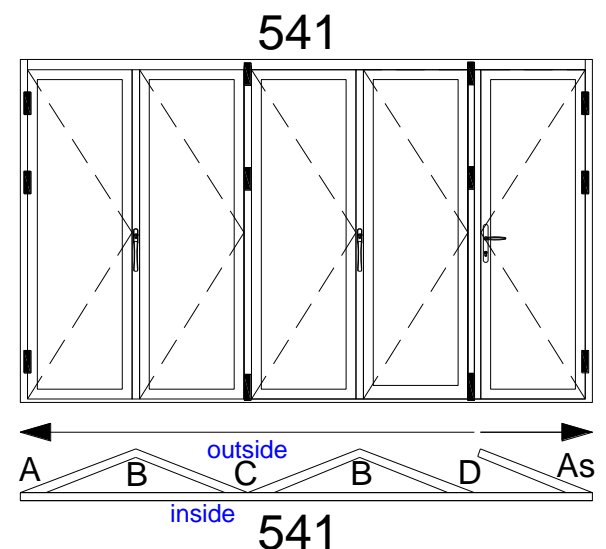

INSIDE VIEW