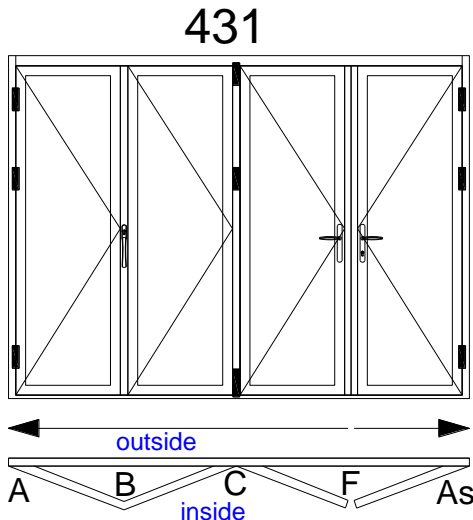

Technical Literature

Alu Folding Door
 V1.1

INSIDE VIEW

ROPO Windows & Doors

ADD: Tieling Industrial Zone, Fuzhou City, Fujian Province, China

Web:www.ropowindows.com

E-mail:sales@chinaropo.com

Tel:+0086-591-87147106 Fax: +0086-591-87143620