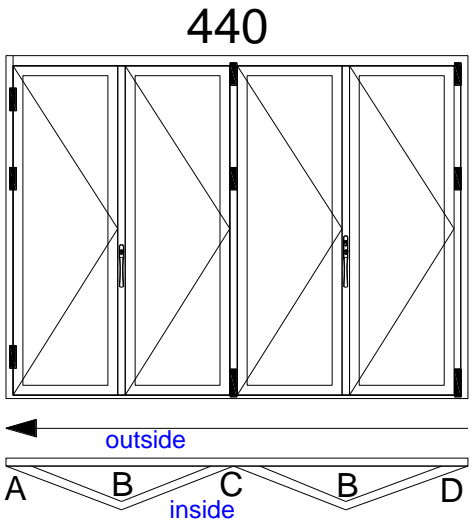

Technical Literature

Alu Folding Door
 V1.1

INSIDE VIEW

ROPO Windows & Doors

ADD: Tieling Industrial Zone, Fuzhou City, Fujian Province, China

Web:www.ropowindows.com

E-mail:sales@chinaropo.com

Tel:+0086-591-87147106 Fax: +0086-591-87143620