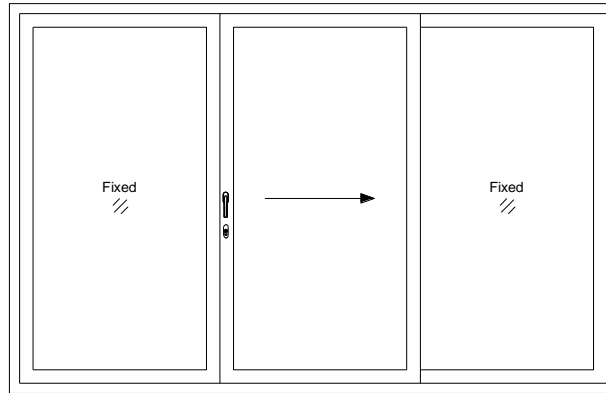

INSIDE VIEW