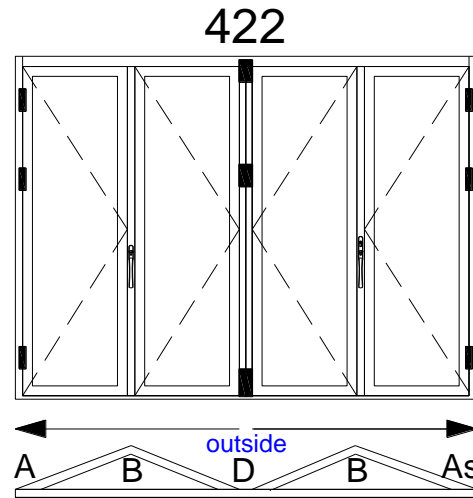

Technical Literature

Alu Folding Door
 V1.1

INSIDE VIEW

ROPO Windows & Doors

ADD: Tieling Industrial Zone, Fuzhou City, Fujian Province, China

Web:www.ropowindows.com

E-mail:sales@chinaropo.com

Tel:+0086-591-87147106 Fax: +0086-591-87143620