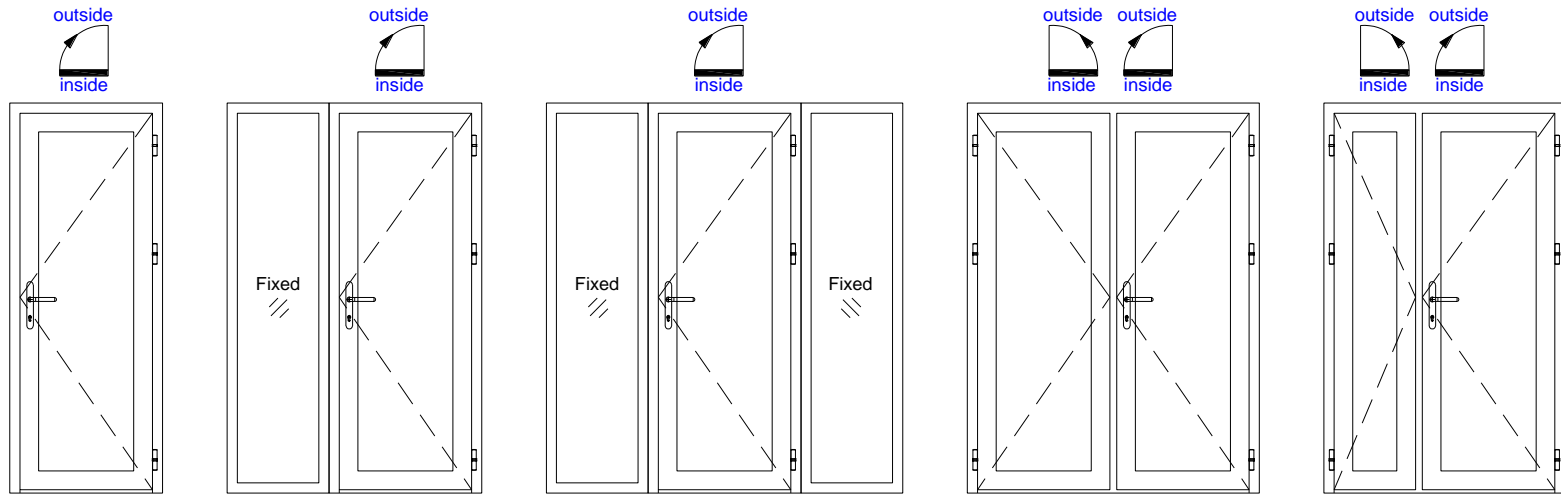

NO.1

INSIDE VIEW