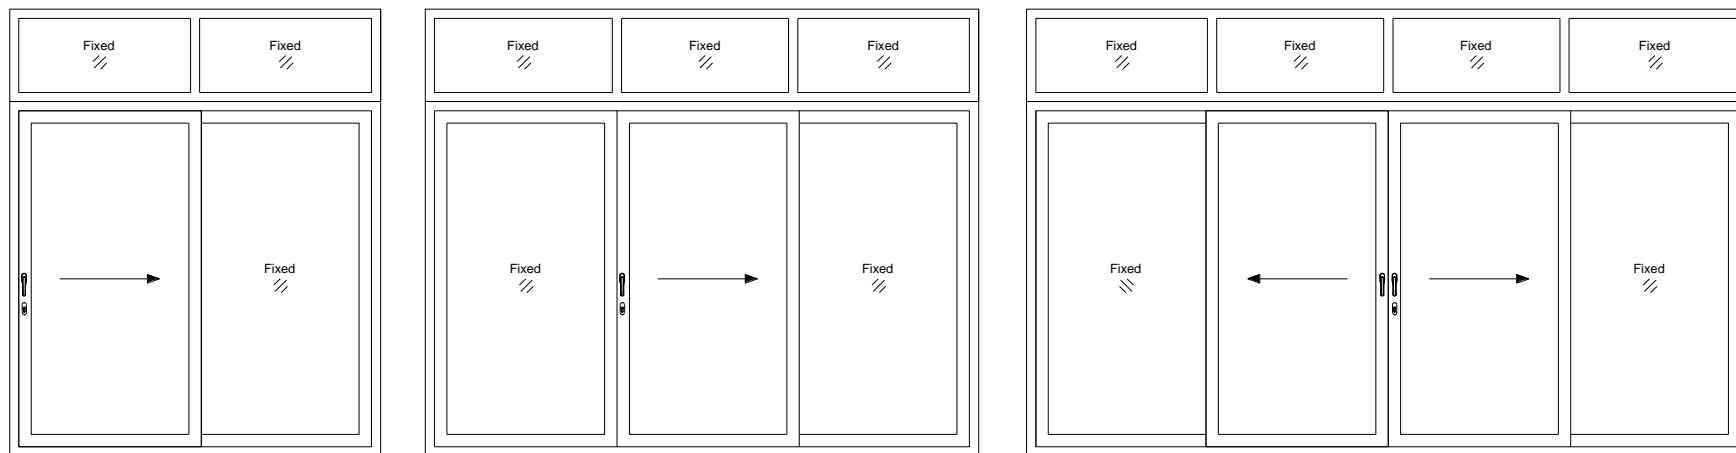

600<=W<=1800
1800<=H<=2700

INSIDE VIEW