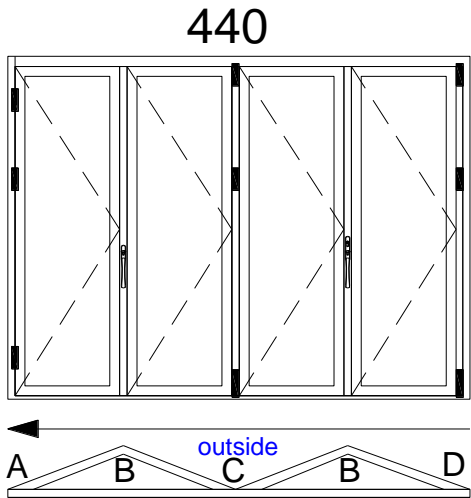

Technical Literature

Alu Folding Door
 V1.1

INSIDE VIEW

ROPO Windows & Doors

ADD: Tieling Industrial Zone, Fuzhou City, Fujian Province, China

Web:www.ropowindows.com

E-mail:sales@chinaropo.com

Tel:+0086-591-87147106 Fax: +0086-591-87143620