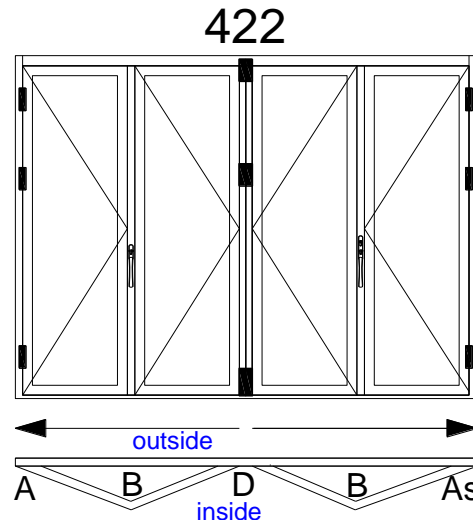

Technical Literature

Alu Folding Door
 V1.1

INSIDE VIEW

ROPO Windows & Doors

ADD: Tieling Industrial Zone, Fuzhou City, Fujian Province, China

Web:www.ropowindows.com

E-mail:sales@chinaropo.com

Tel:+0086-591-87147106 Fax: +0086-591-87143620