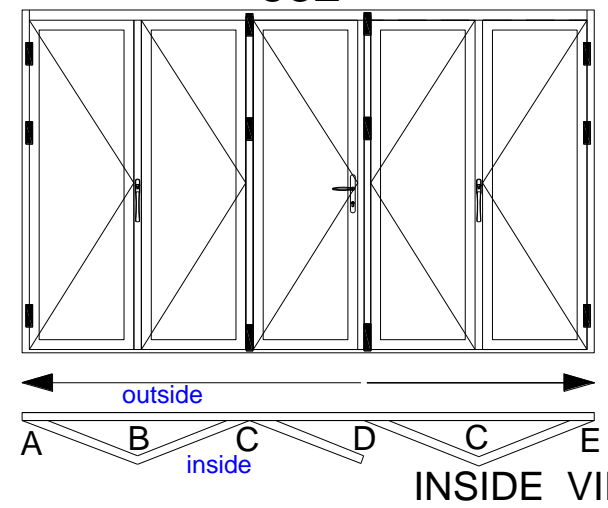

INSIDE VIEW