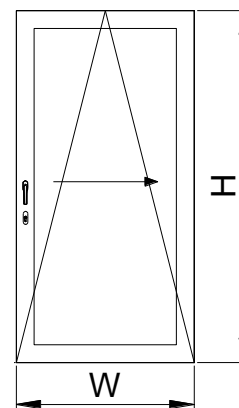

$600 \leq W \leq 2000$
 $2000 \leq H \leq 2700$

INSIDE VIEW