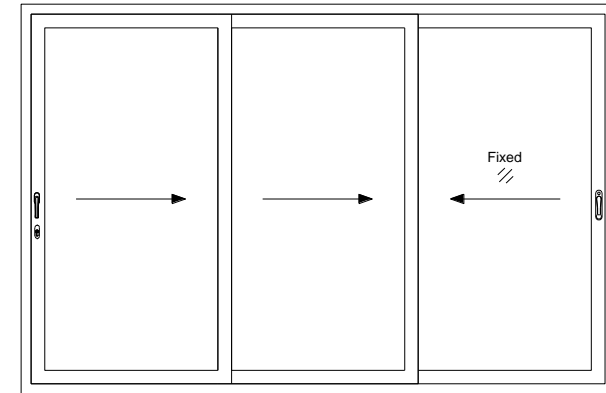

INSIDE VIEW