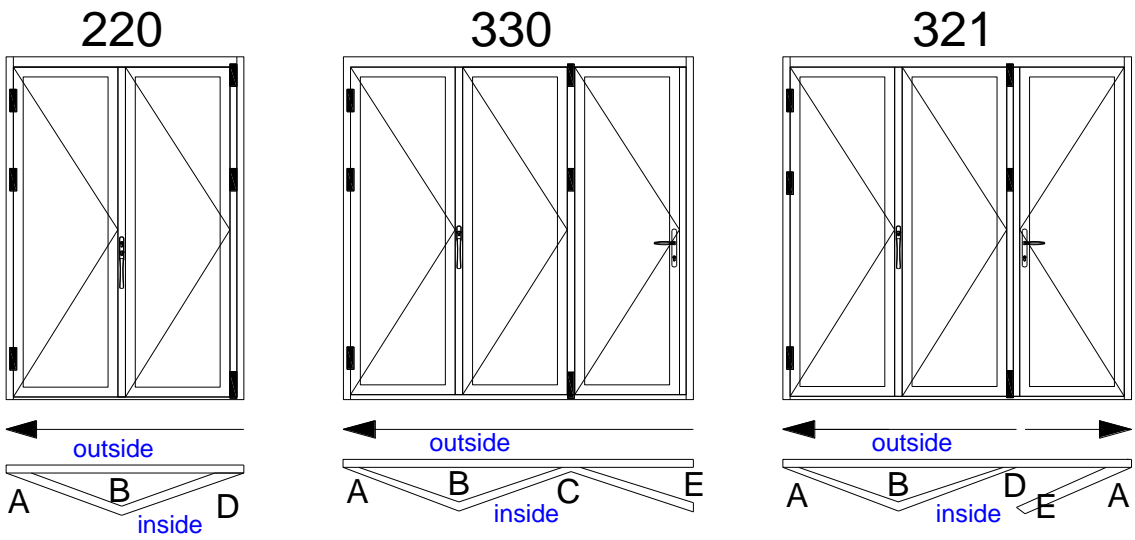

INSIDE VIEW