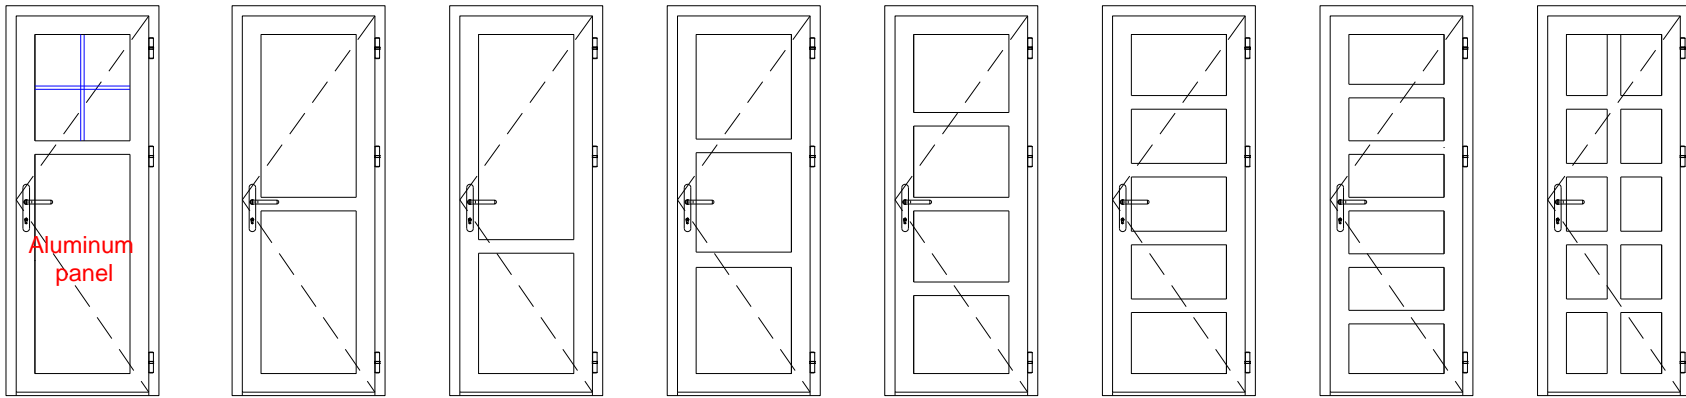

Technical Literature

Alu Hinge Door
V1.1

NO.2

INSIDE VIEW

ROPO Windows & Doors

ADD: Tieling Industrial Zone, Fuzhou City, Fujian Province, China

Web:www.ropowindows.com

E-mail:sales@chinaropo.com