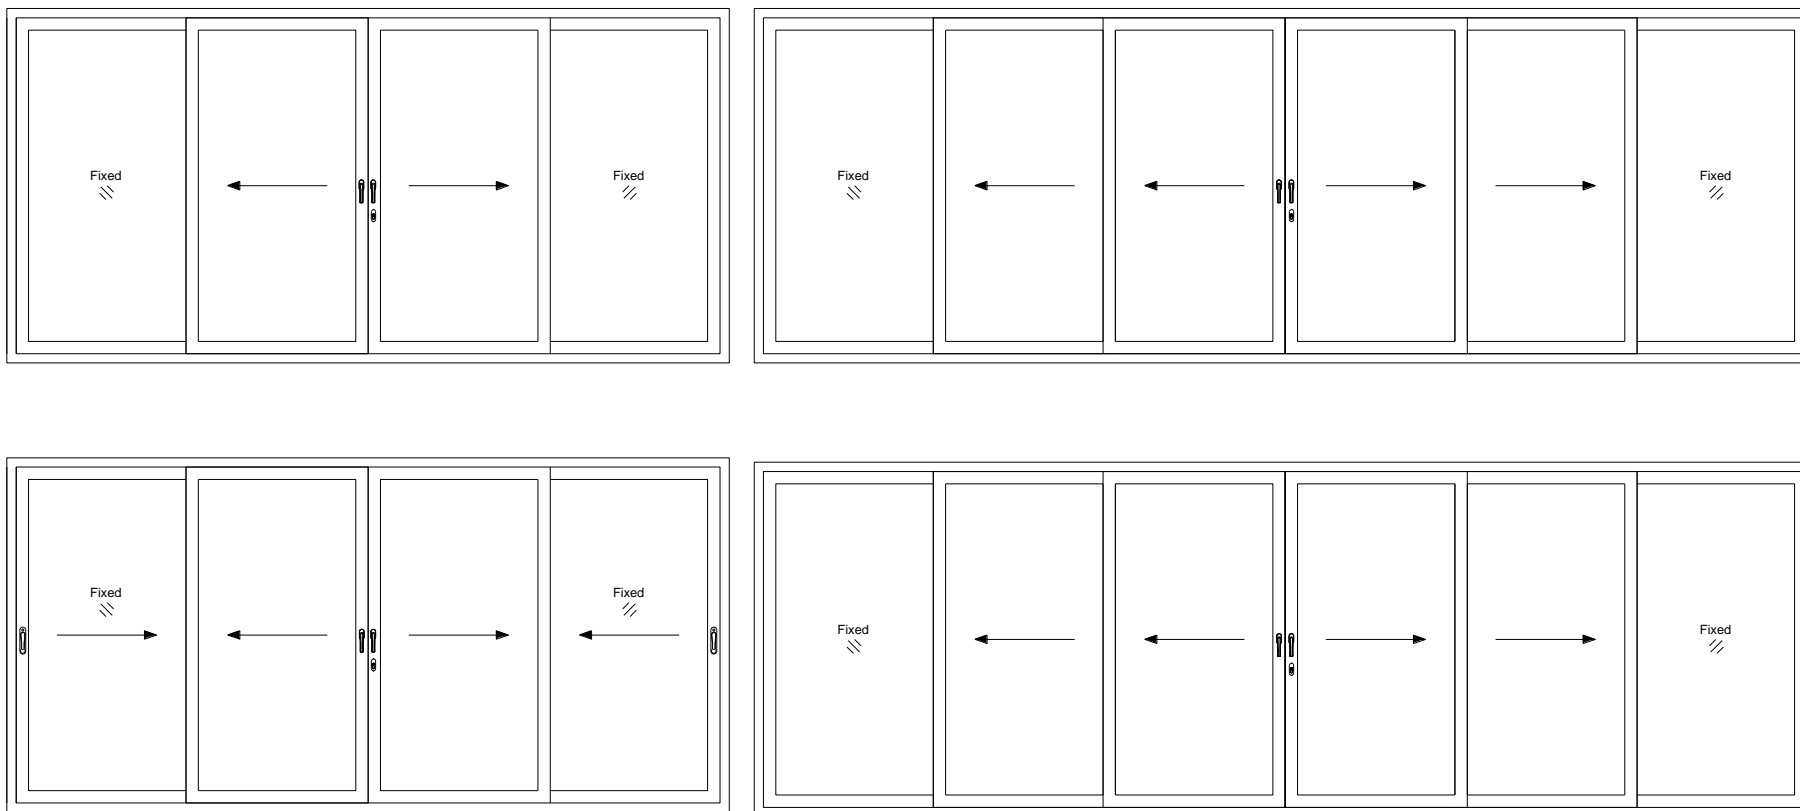

Technical Literature

Alu Sliding Window

V1.1

INSIDE VIEW

ROPO Windows & Doors

ADD: Tieling Industrial Zone, Fuzhou City, Fujian Province, China

Web: www.ropowindows.com

E-mail: sales@chinaropo.com