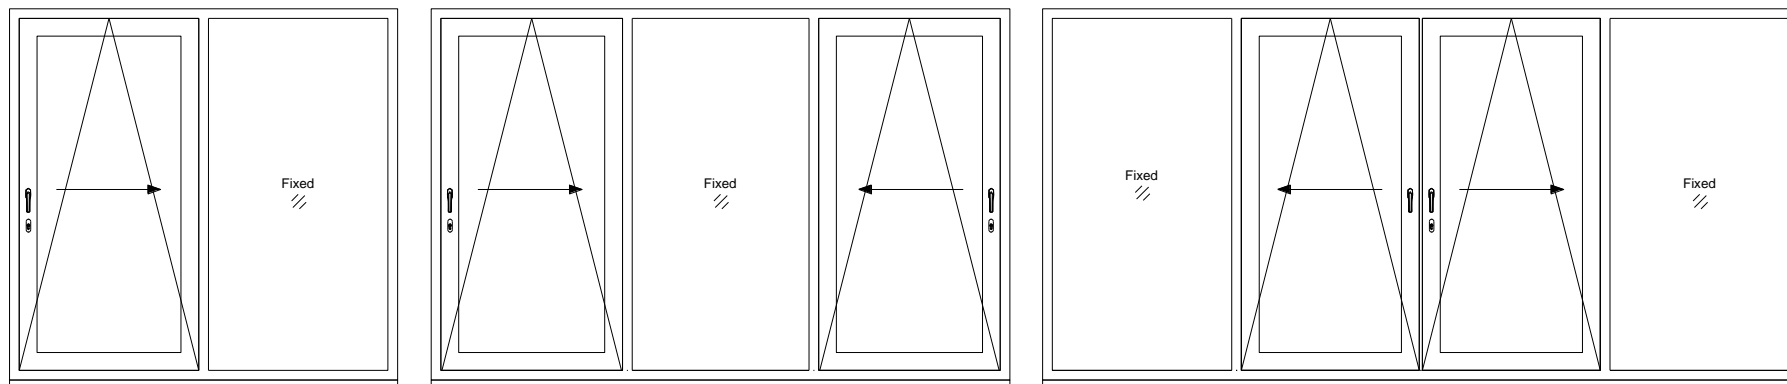

Alu Lift Sliding Door

V1.1

$600 \leq W \leq 2000$
 $2000 \leq H \leq 2700$

INSIDE VIEW

ROPO Windows & Doors

ADD: Tieling Industrial Zone, Fuzhou City, Fujian Province, China

Web: www.ropowindows.com

E-mail: sales@chinaropo.com