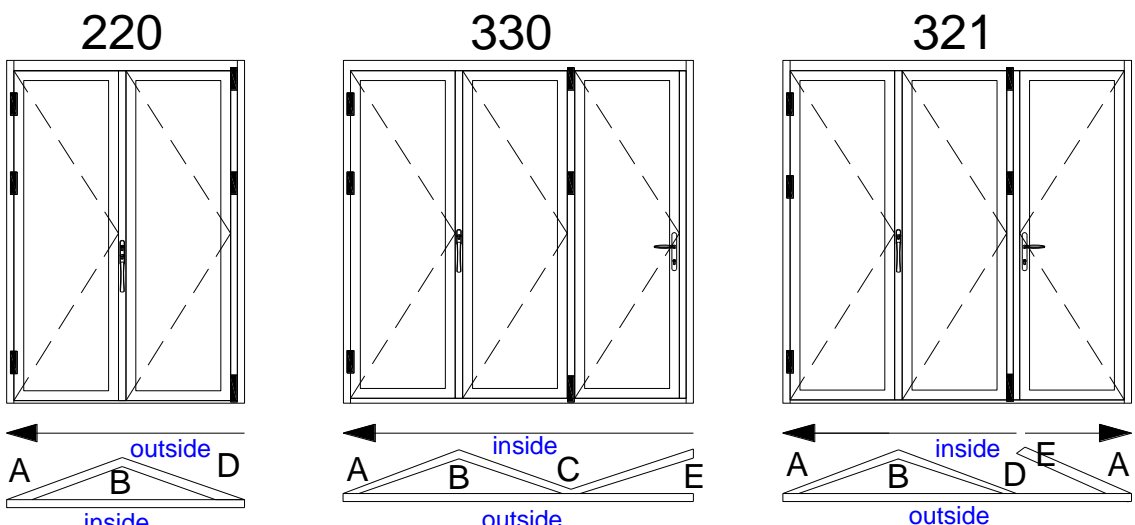

INSIDE VIEW