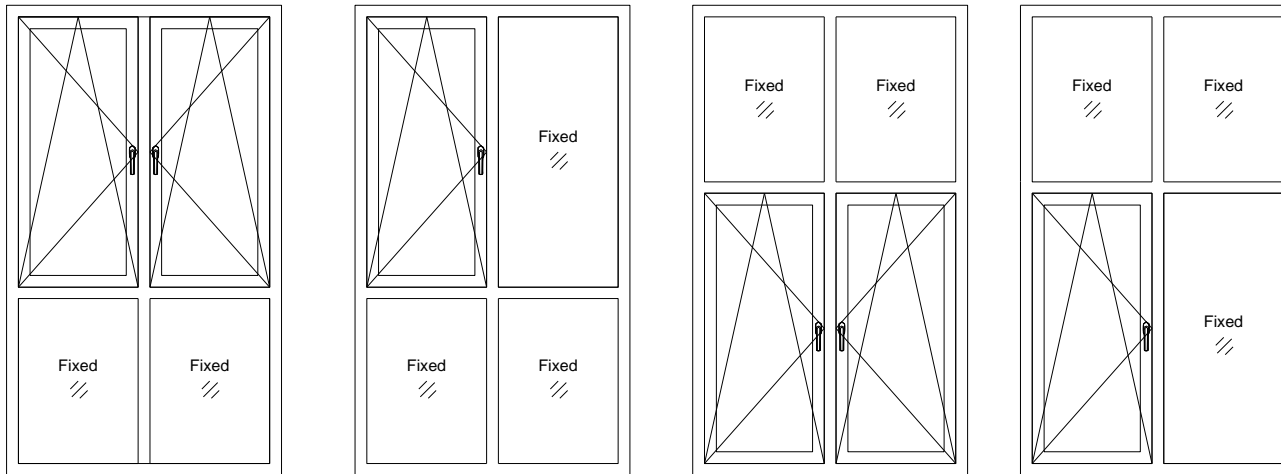

Alu Tilt&ture Window

V1.1

NO.2

INSIDE VIEW

ROPO Windows & Doors

ADD: Tieling Industrial Zone, Fuzhou City, Fujian Province, China

Web:www.ropowindows.com

E-mail:sales@chinaropo.com