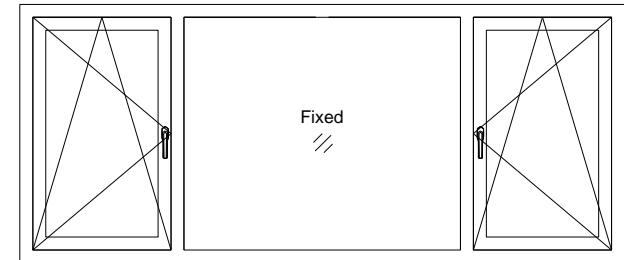

NO.1

INSIDE VIEW