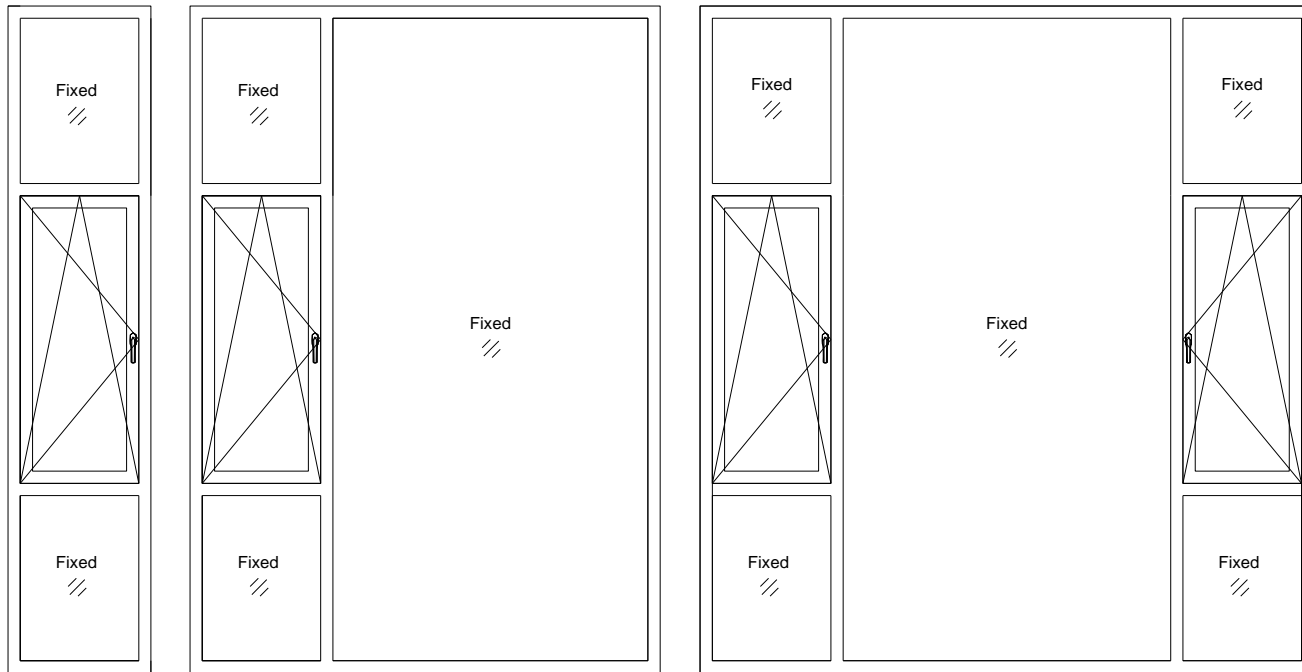

NO.3

$400 \leq W \leq 1300$
 $400 \leq H \leq 2700$

INSIDE VIEW

ROPO Windows & Doors

ADD: Tieling Industrial Zone, Fuzhou City, Fujian Province, China

Web: www.ropowindows.com

E-mail: sales@chinaropo.com

Tel: +0086-591-87147106 Fax: +0086-591-87143620

Technical Literature

Alu Tilt & turn Window

V1.1