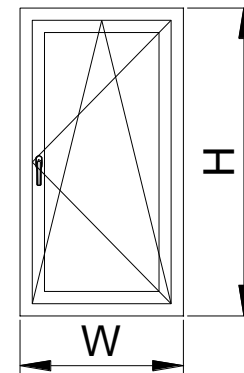

Tel:+0086-591-87147106 Fax: +0086-591-87143620

Technical Literature

Alu Tilt&ture Window

V1.1

NO.3

$400 \leq W \leq 1300$
 $400 \leq H \leq 2700$

INSIDE VIEW

ROPO Windows & Doors