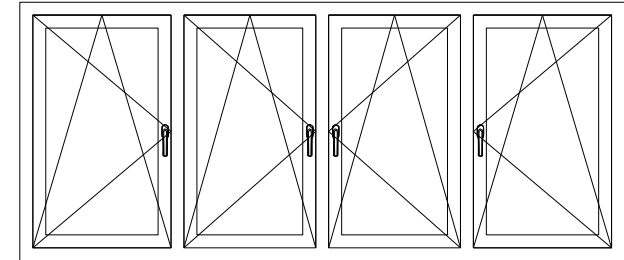

NO.1

INSIDE VIEW