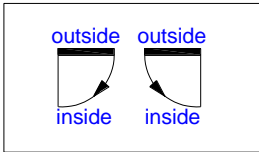

NO.2

INSIDE VIEW