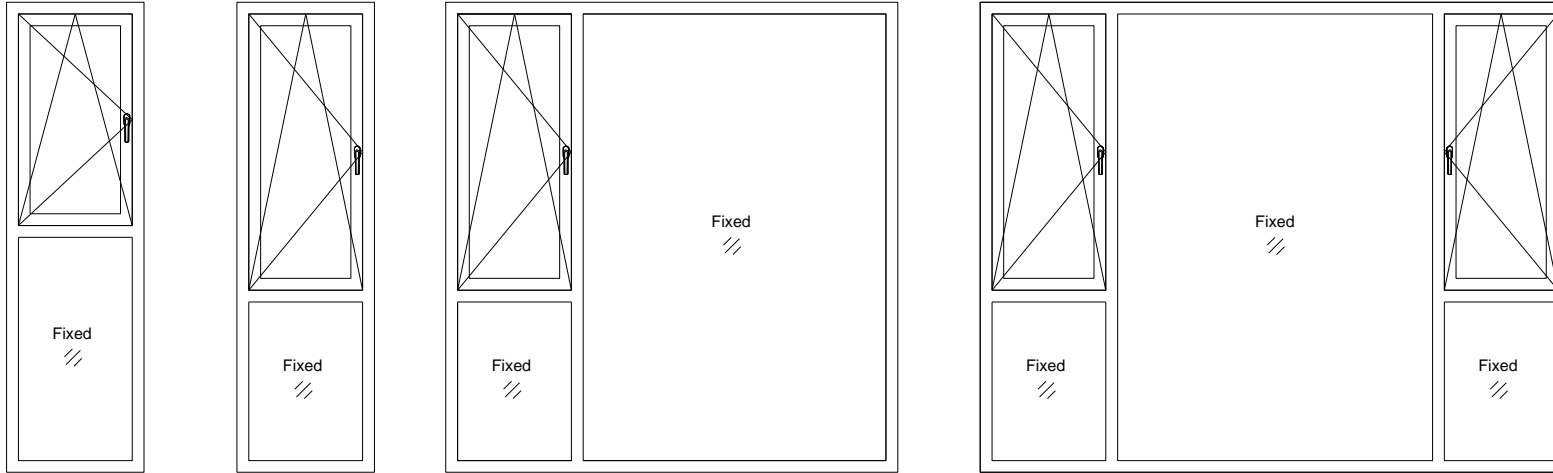

Alu Tilt&ture Window

V1.1

NO.2

INSIDE VIEW

ROPO Windows & Doors

ADD: Tieling Industrial Zone, Fuzhou City, Fujian Province, China

Web:www.ropowindows.com

E-mail:sales@chinaropo.com