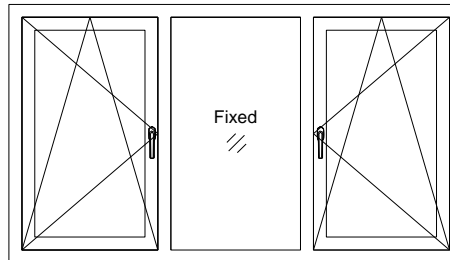

NO.1

INSIDE VIEW