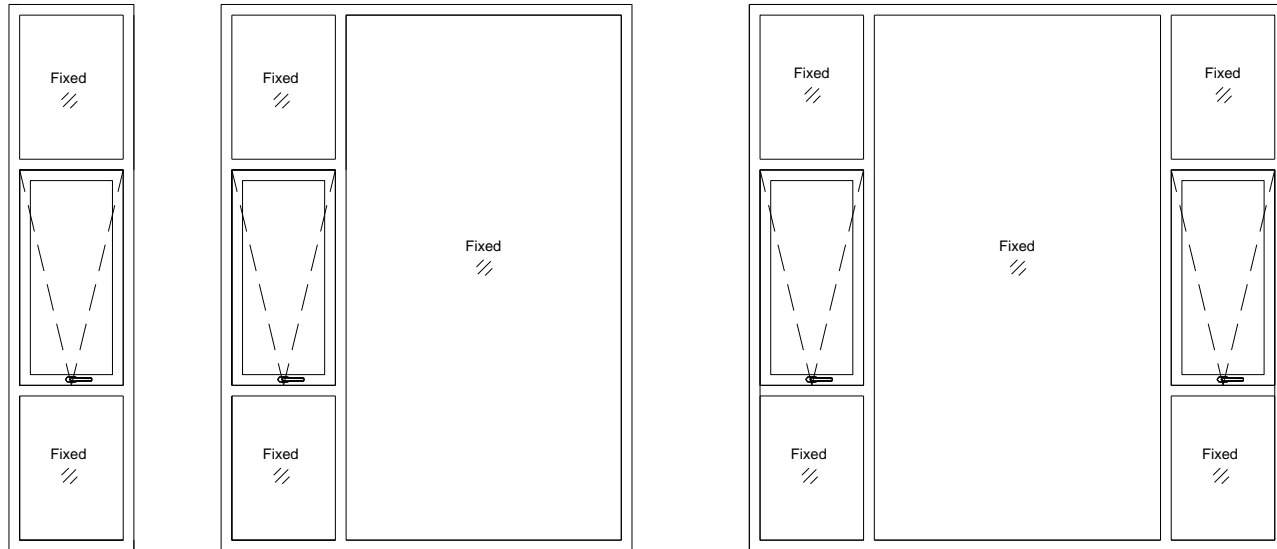

Technical Literature

Alu Awning Window

V1.1

NO.1

INSIDE VIEW

ROPO Windows & Doors

ADD: Tieling Industrial Zone, Fuzhou City, Fujian Province, China

Web: www.ropowindows.com