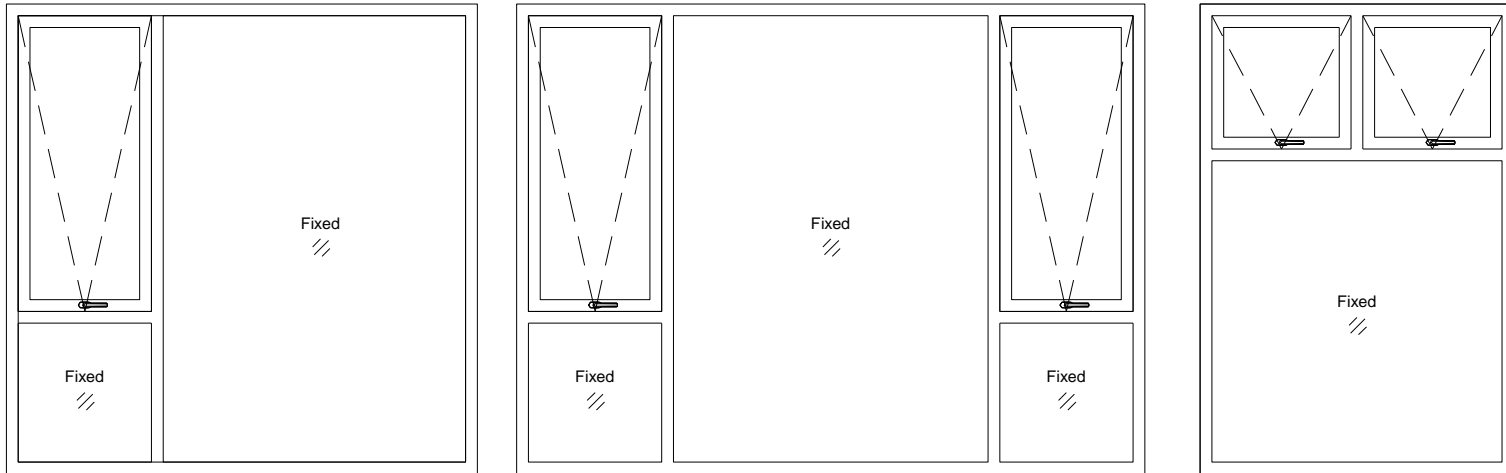

NO.1

INSIDE VIEW