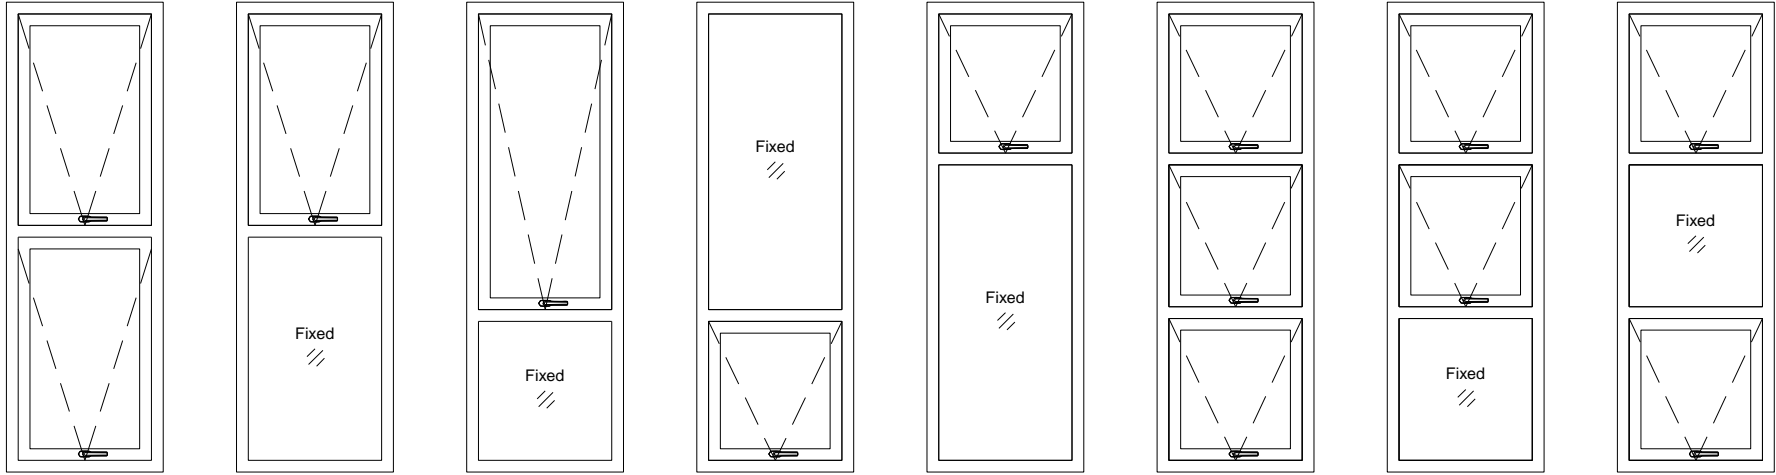

NO.1

INSIDE VIEW