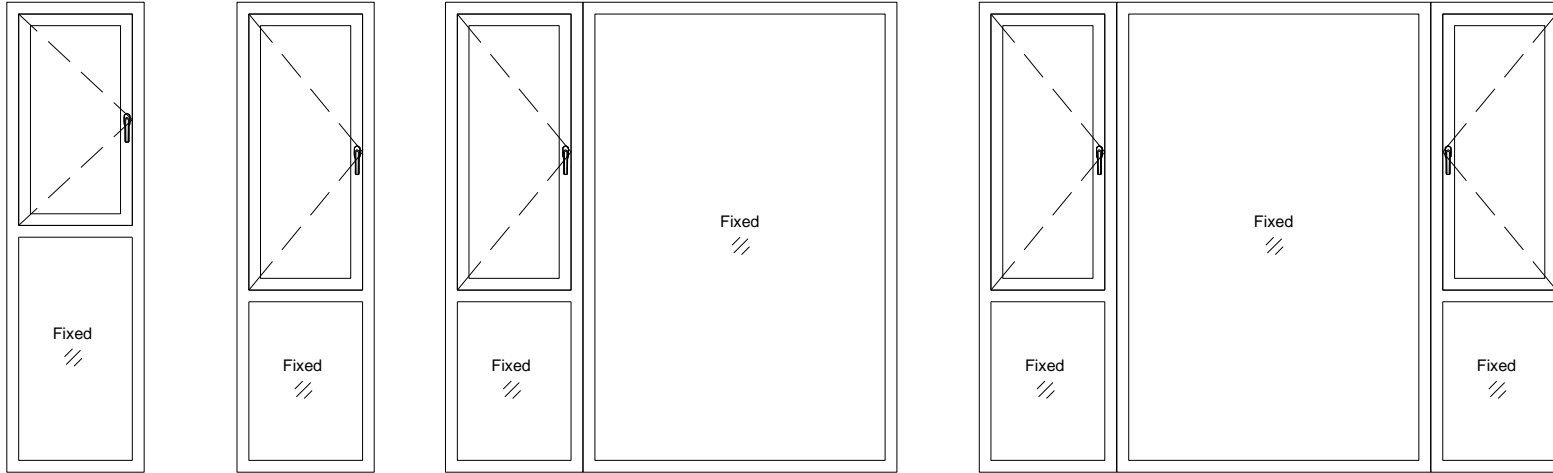

Technical Literature

Alu Casement Window

V1.1

NO.2

INSIDE VIEW

ROPO Windows & Doors

ADD: Tieling Industrial Zone, Fuzhou City, Fujian Province, China

Web:www.ropowindows.com