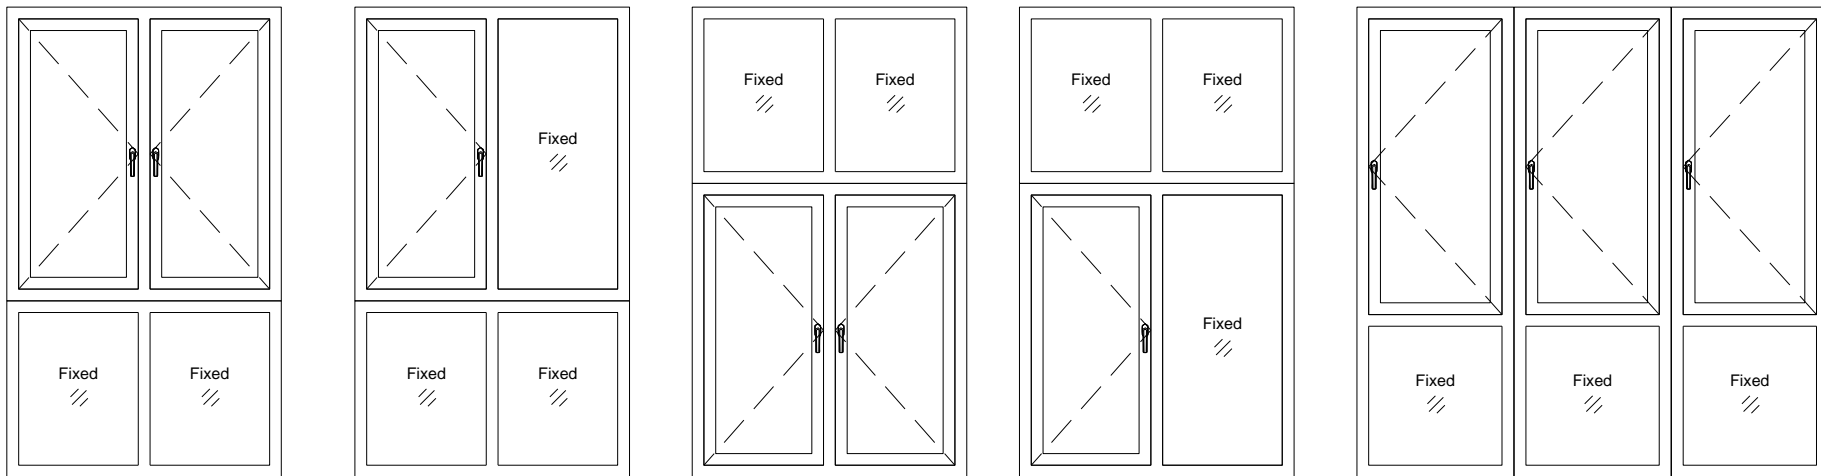

Technical Literature

Alu Casement Window

V1.1

NO.2

INSIDE VIEW

ROPO Windows & Doors

ADD: Tieling Industrial Zone, Fuzhou City, Fujian Province, China

Web:www.ropowindows.com