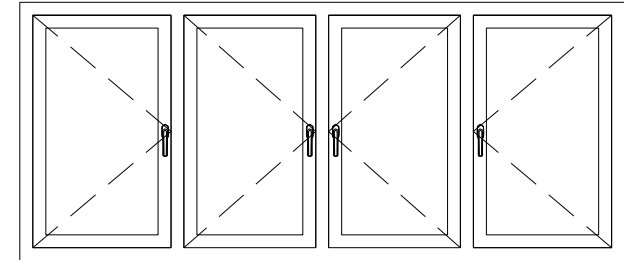

NO.1

outside outside
inside inside

INSIDE VIEW