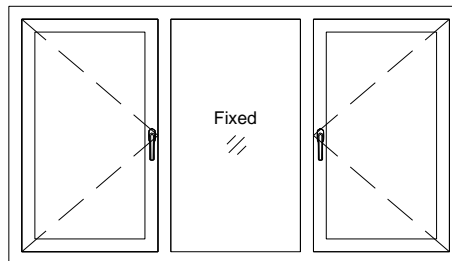

NO.1

outside outside
inside inside

INSIDE VIEW