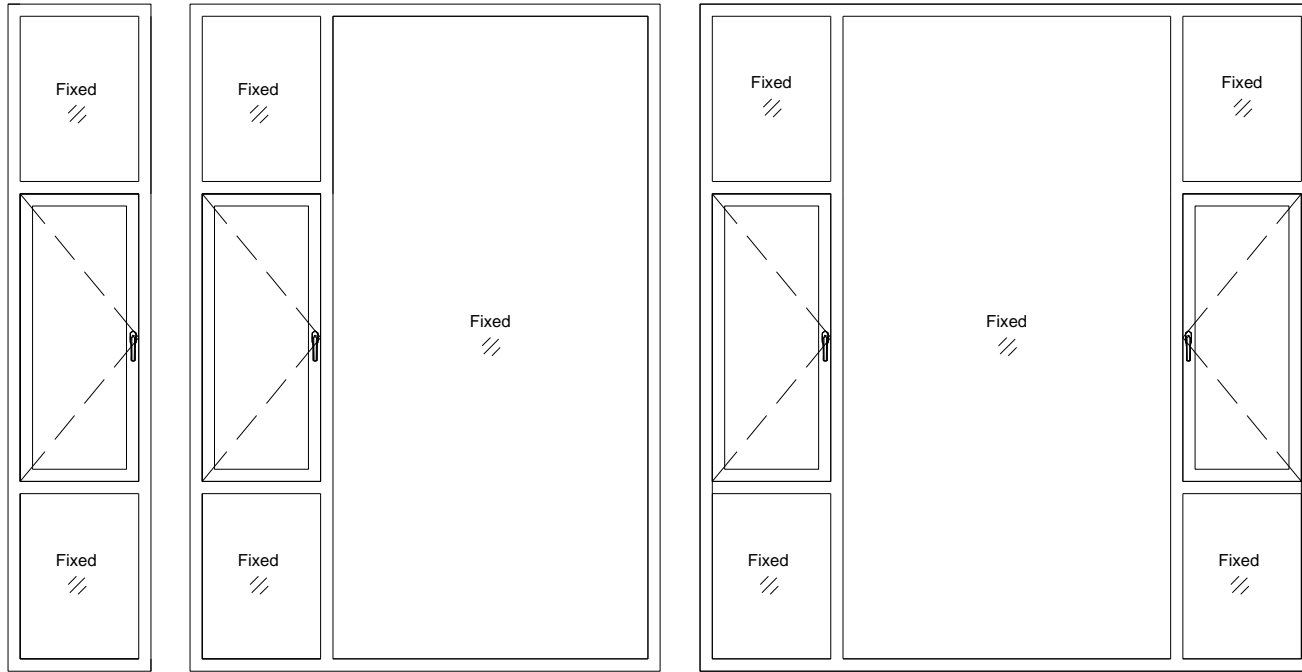

$400 \leq W \leq 1200$
 $400 \leq H \leq 2700$

INSIDE VIEW

ROPO Windows & Doors

ADD: Tieling Industrial Zone, Fuzhou City, Fujian Province, China

Web: www.ropowindows.com

E-mail: sales@chinaropo.com

Tel: +0086-591-87147106 Fax: +0086-591-87143620

Technical Literature

Alu Casement Window

V1.1