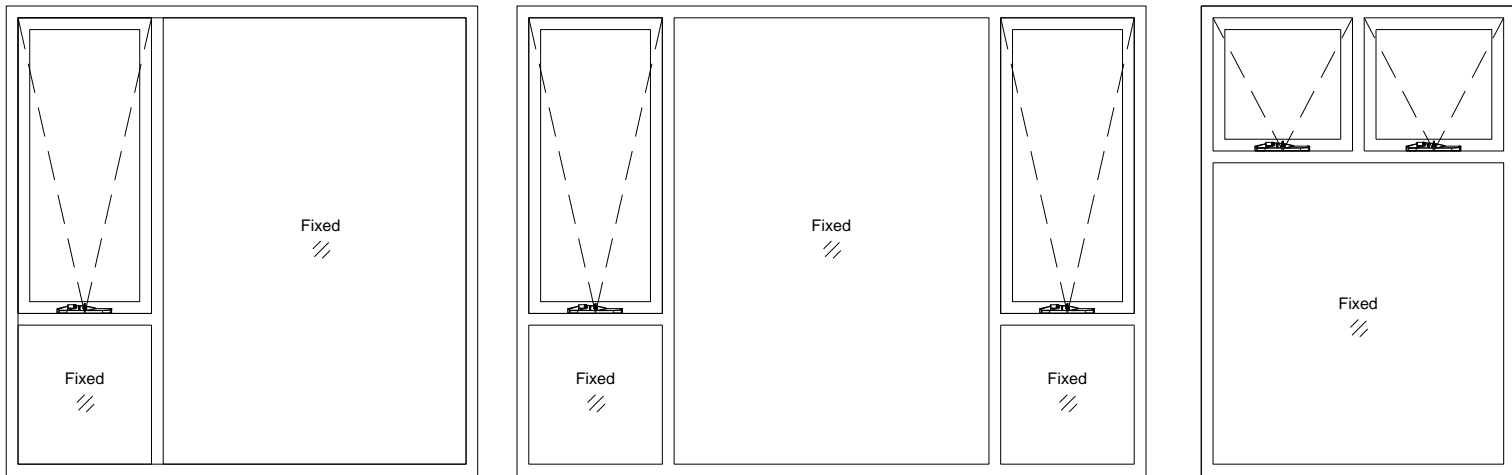

INSIDE VIEW