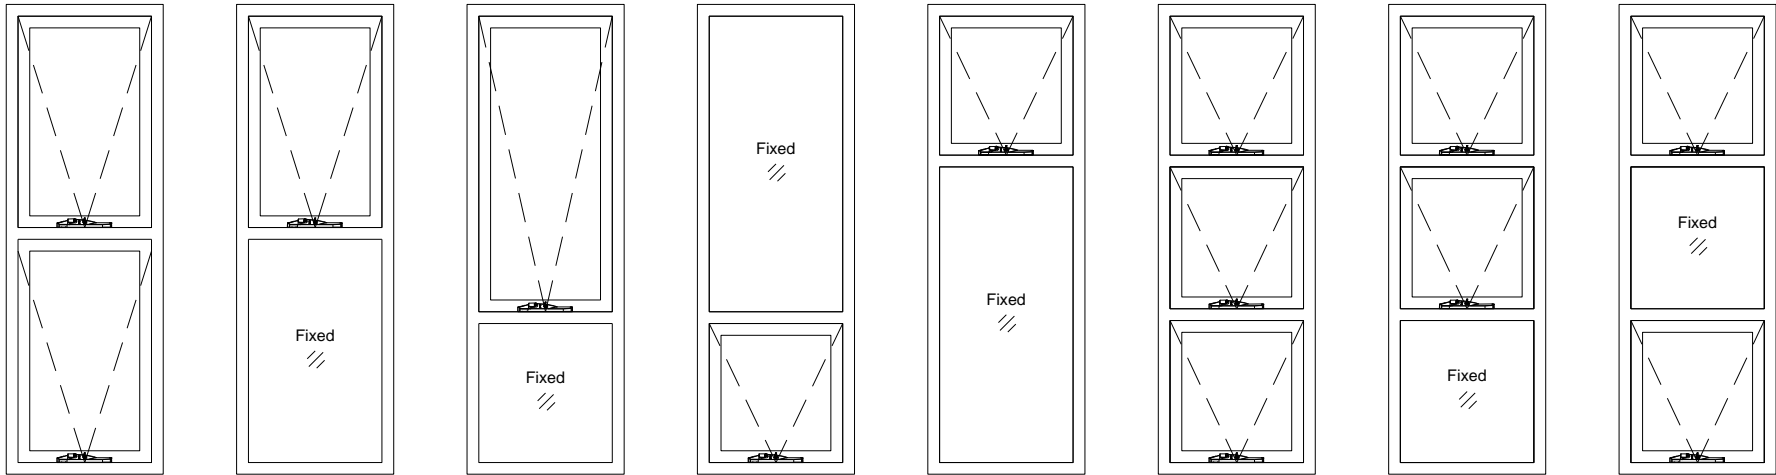

INSIDE VIEW