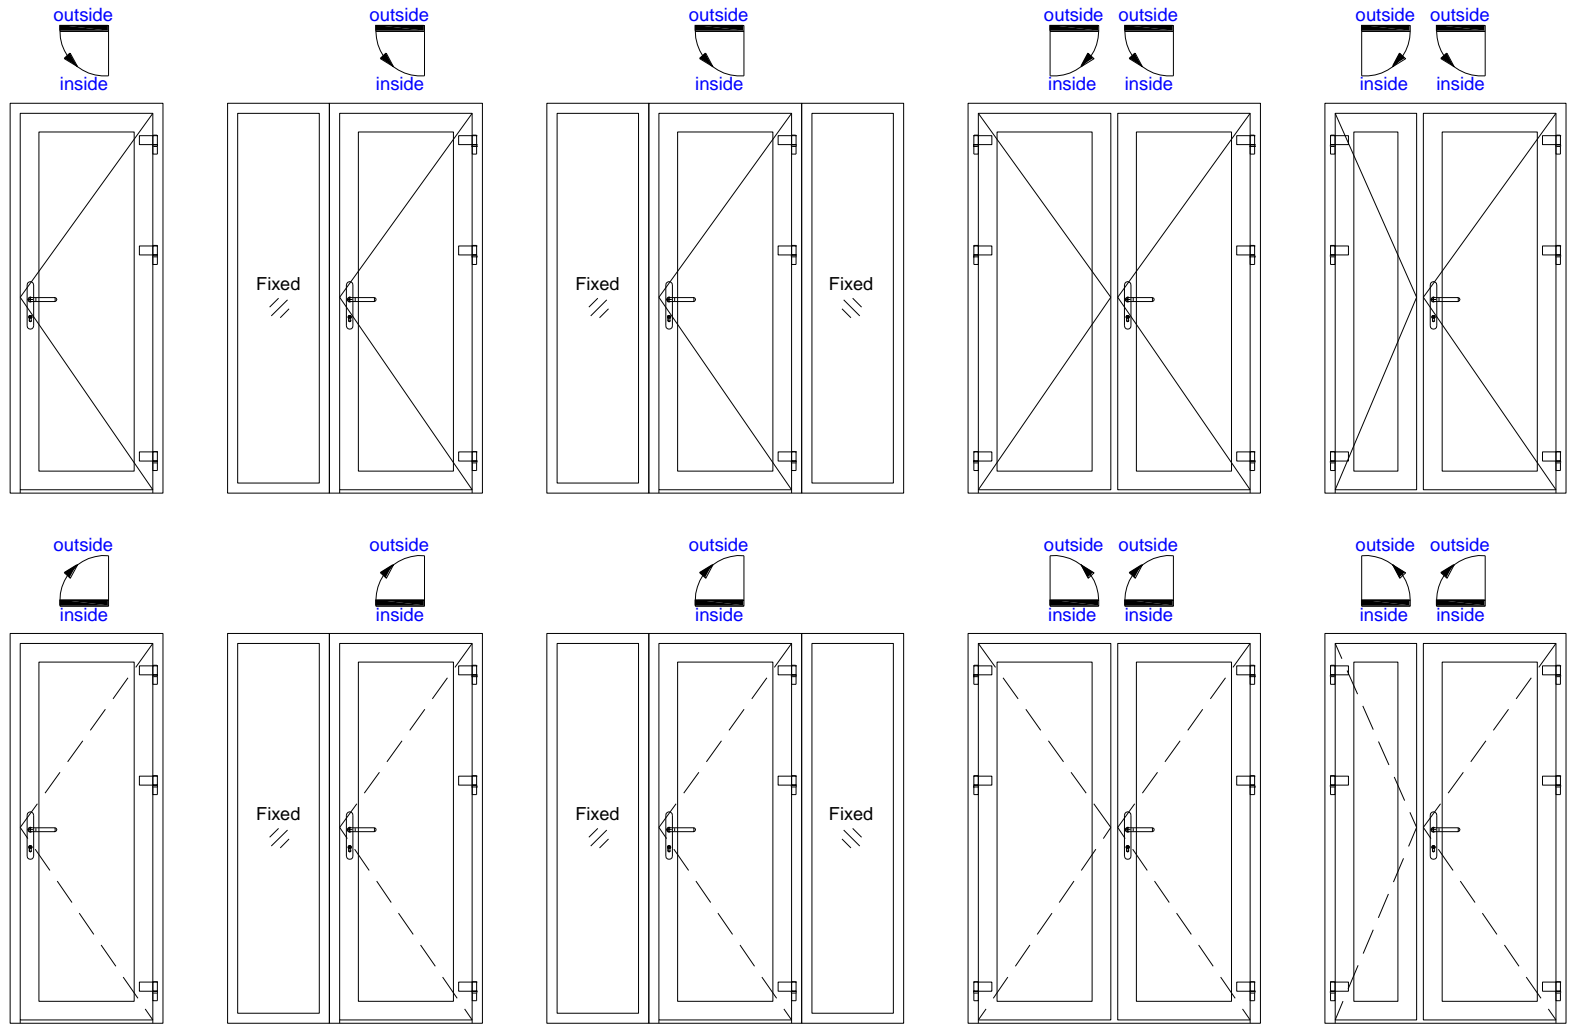

NO.1

INSIDE VIEW