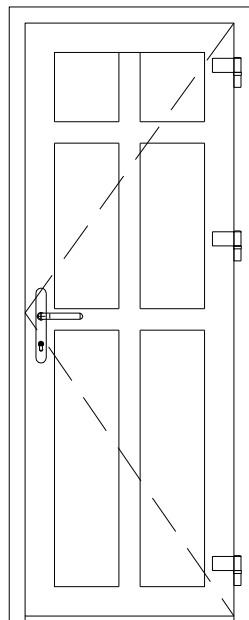

VEKA Hinge Door

V1.1

NO.2

INSIDE VIEW

ROPO Windows & Doors

ADD: Tieling Industrial Zone, Fuzhou City, Fujian Province, China

Web: www.ropowindows.com

E-mail: sales@chinaropo.com

Tel: +0086-591-87147106 Fax: +0086-591-87143620

Technical Literature

VEKA Hinge Door

V1.1

NO.3

$600 \leq W \leq 1200$
 $2000 \leq H \leq 2700$

INSIDE VIEW

ROPO Windows & Doors