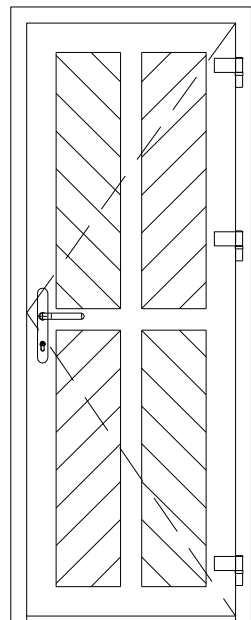

VEKA Hinge Door

V1.1

NO.2

INSIDE VIEW

ROPO Windows & Doors

ADD: Tieling Industrial Zone, Fuzhou City, Fujian Province, China

Web: www.ropowindows.com

E-mail: sales@chinaropo.com

Tel: +0086-591-87147106 Fax: +0086-591-87143620

Technical Literature

VEKA Hinge Door

V1.1

NO.3

$600 \leq W \leq 1200$
 $2000 \leq H \leq 2700$

INSIDE VIEW

ROPO Windows & Doors