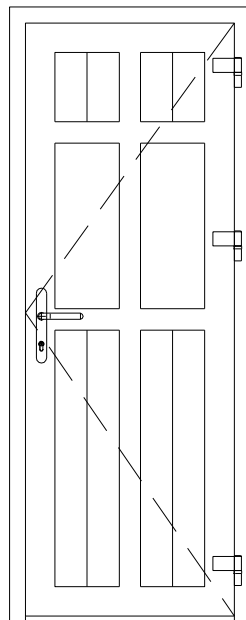

VEKA Hinge Door

V1.1

NO.2

INSIDE VIEW

ROPO Windows & Doors

ADD: Tieling Industrial Zone, Fuzhou City, Fujian Province, China

Web: www.ropowindows.com

E-mail: sales@chinaropo.com

Tel: +0086-591-87147106 Fax: +0086-591-87143620

Technical Literature

VEKA Hinge Door

V1.1

NO.3

$600 \leq W \leq 1200$
 $2000 \leq H \leq 2700$

INSIDE VIEW

ROPO Windows & Doors