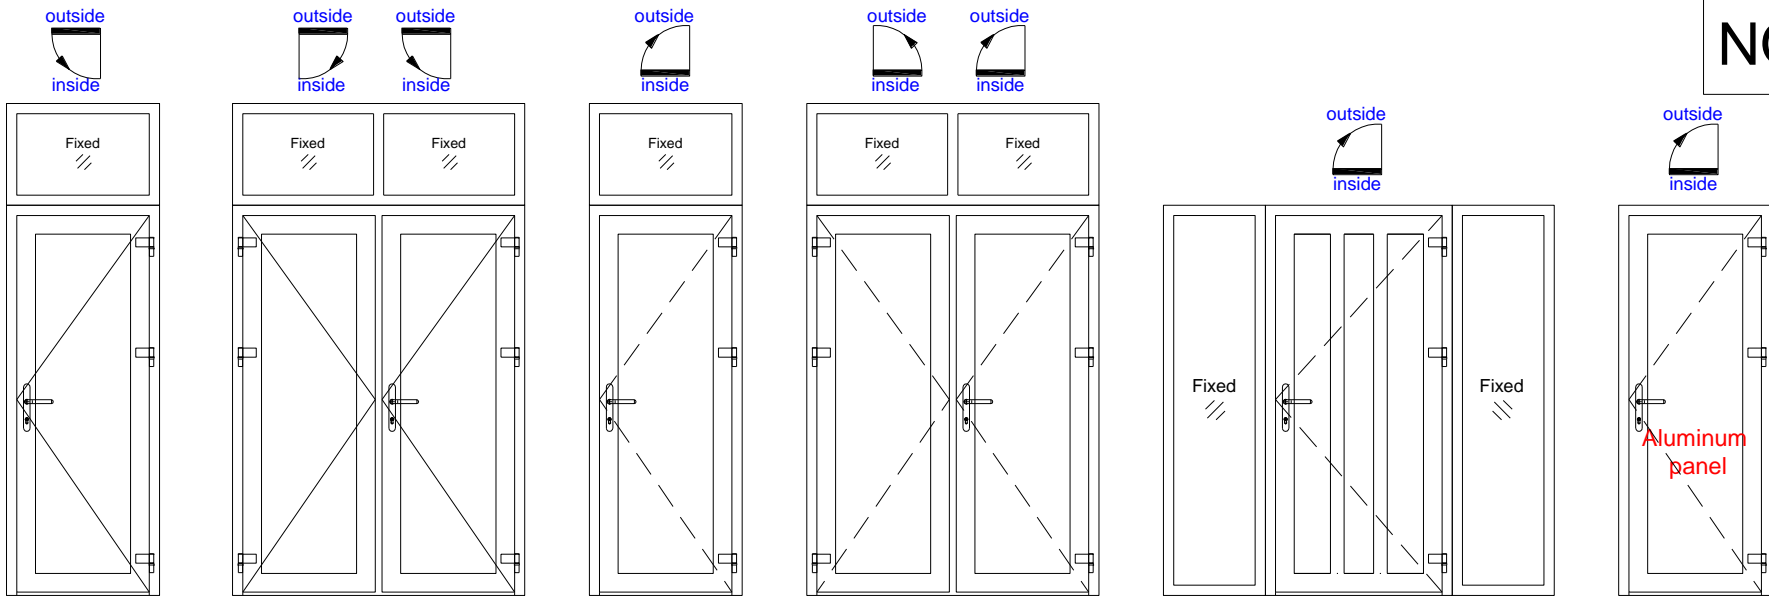

VEKA Hinge Door

V1.1

NO.2

INSIDE VIEW

ROPO Windows & Doors

ADD: Tieling Industrial Zone, Fuzhou City, Fujian Province, China

Web: www.ropowindows.com

E-mail: sales@chinaropo.com