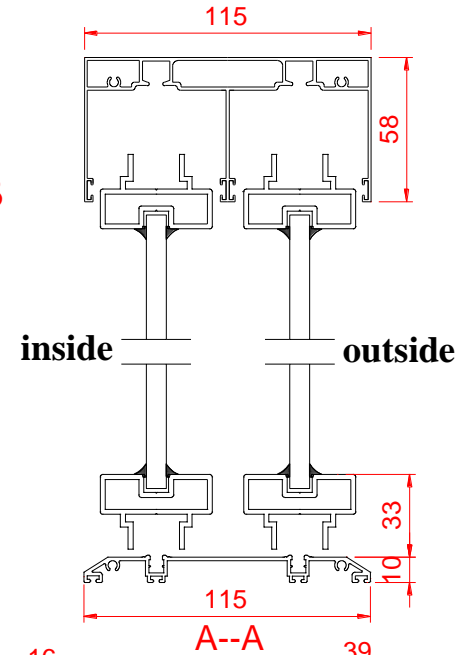

INSIDE VIEW