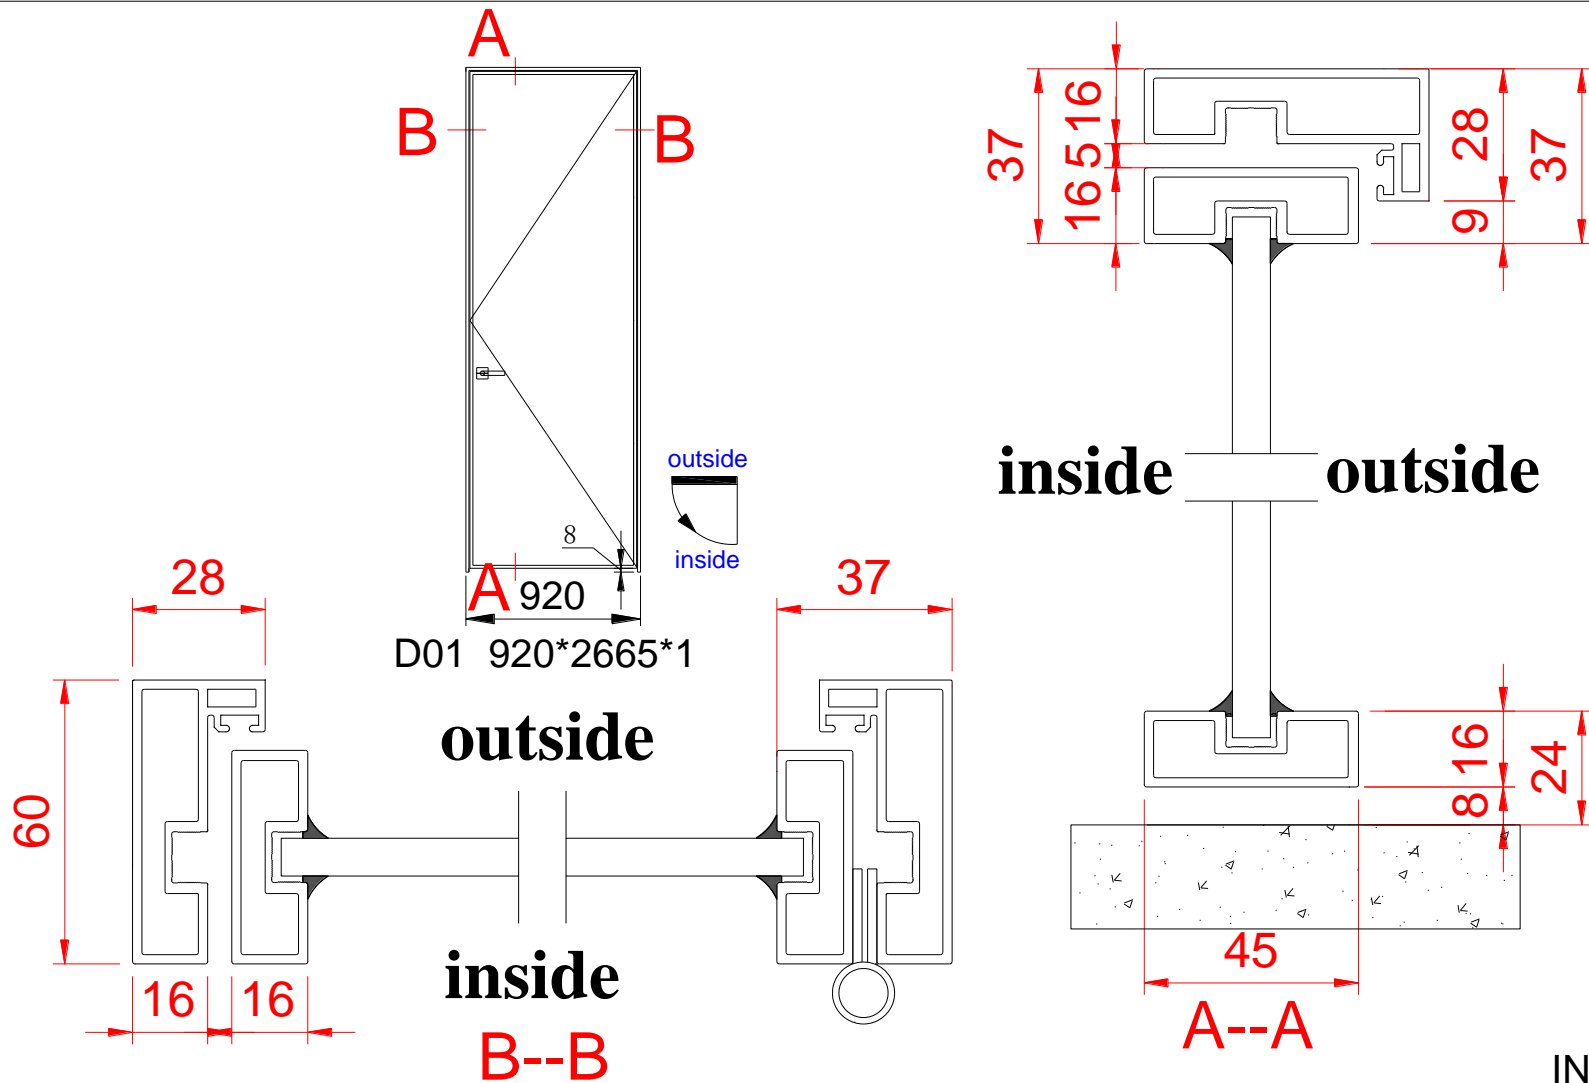

ROPO Windows & Doors

ADD: Tieling Industrial Zone, Fuzhou City, Fujian Province, China

Web: www.ropowindows.com

E-mail: sales@chinaropo.com

Tel: +0086-591-87147106 Fax: +0086-591-87143620

Technical Literature

Version: Alu1.4