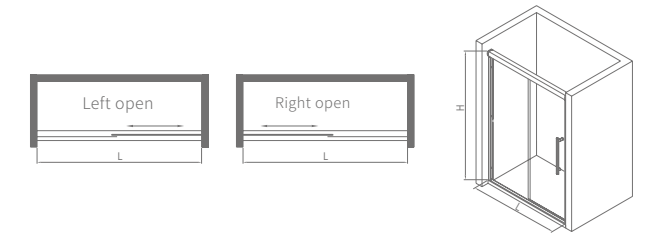

LSS00221

Standard specification: 1400x2000mm
Customized range: L:1200-1600mm、W:1850-2200mm
Product material: Alu. alloy
Surface treatment: gloss silver/ matte silver
Glass thickness: 8mm
Optional stone base: 50x80mm