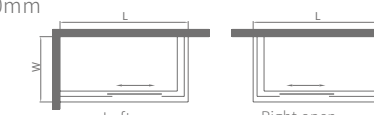

LDL04041

Standard specification: 900x1500x2000mm
Customized range: L:1400-1800mm、W:800-1200mm、H:1850-2200mm

Product material: S.S.304
Surface treatment: mirror
Glass thickness: 8mm
Optional stone base: 50x60mm