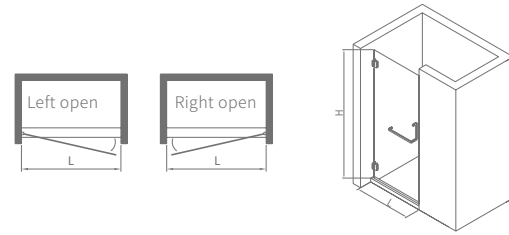

LHS90111

Standard specification: 800x2000mm
Customized range: L:700-900mm、H:1850-2200mm

Product material: S.S.304
Surface treatment: mirror/matte black
Glass thickness: 8/10mm
Optional stone base: 50x60mm