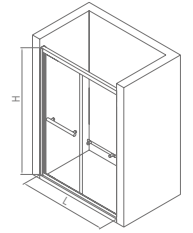

Double shift type

Double shift type

LSS00122

Standard specification: 1400x2000mm
Customized range: L:1200-1600mm、H:1850-2200mm

Product material: Alu. alloy
Surface treatment: gloss silver/ matte silver
Glass thickness: 8mm
Optional stone base: 50x80mm

LSS00121

Standard specification: 1400x2000mm
Customized range: L:1200-1600mm、H:1850-2200mm

Product material: Alu. alloy
Surface treatment: gloss silver/ matte silver
Glass thickness: 8mm
Optional stone base: 50x80mm

LSS00142

Standard specification: 1600x2000mm
Customized range: L:1400-2000mm、H:1850-2200mm

Product material: Alu. alloy
Surface treatment: gloss silver/ matte silver
Glass thickness: 8mm
Optional stone base: 50x80mm

LSL00132

Standard specification: 900x1400x2000mm
Customized range: L:1200-1600mm、W:800-1200mm、H:1850-2200mm

Product material: Alu. alloy
Surface treatment: gloss silver/ matte silver
Glass thickness: 8mm
Optional stone base: 50x80mm

LSL00131

Standard specification: 900x1400x2000mm
Customized range: L:1200-1600mm、W:800-1200mm、H:1850-2200mm

Product material: Alu. alloy
Surface treatment: gloss silver/ matte silver
Glass thickness: 8mm
Optional stone base: 50x80mm