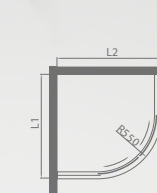

LTC04042

Standard specification: 900x900x2000mm
Customized range: L1:800-1200mm、L2:800-1200mm、H:1850-2200mm

Product material: S.S.304
Surface treatment: mirror/ matte black
Glass thickness: 6/8mm
Optional stone base: 50x60mm

Sliding door type

Sliding door type