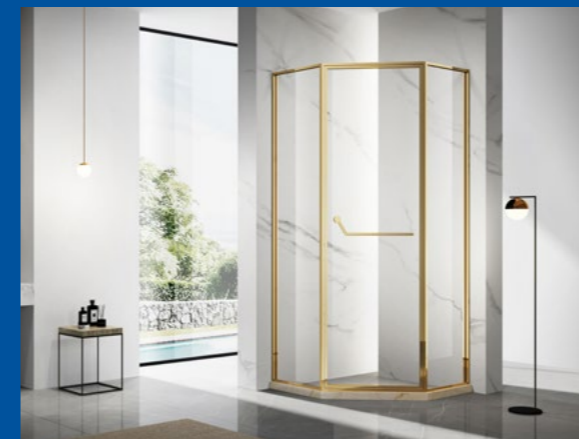

Fuzhou ROPO Building Materials Co.,Ltd,

Tieling Industrial Zone, Fuzhou City, Fujian Province, China

T: +86 591 87147106

E: sales@chinaropo.com

H: www.ropowindows.com