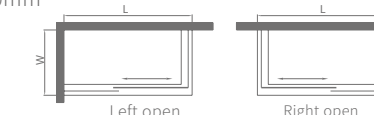

LDL04031

Standard specification: 900x1400x2000mm
Customized range: L:1200-1600mm、W:800-1200mm、H:1850-2200mm

Product material: S.S.304
Surface treatment: mirror
Glass thickness: 8mm
Optional stone base: 50x60mm