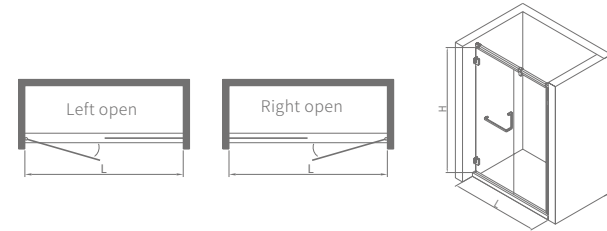

LHS90121

Standard specification: 1000x2000mm
Customized range: L:800-1300mm、H:1850-2200mm

Product material: S.S.304
Surface treatment: mirror/matte black
Glass thickness: 8/10mm
Optional stone base: 50x60mm