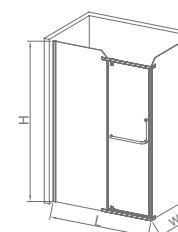

LZL00231

Standard specification: 900x1200x2000mm
Customized range: L: 1000-1500mm、W: 800-1300mm、H: 2000-2200mm

Product material: Alu. alloy
Surface treatment: gloss silver/ matte silver
Glass thickness: 8mm
Optional stone base: 50x60mm