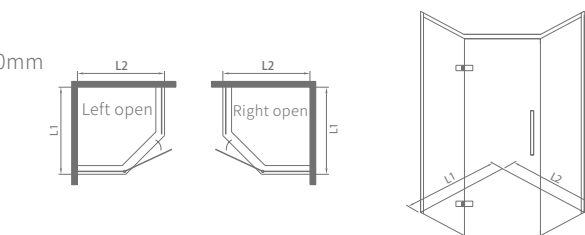

LHP04031

Standard specification: 900x900x2000mm
Customized range: L1:800-1300mm、L2:800-1300mm、H:1850-2200mm
Product material: S.S.304
Surface treatment: mirror/matte black
Glass thickness: 8/10mm
Optional stone base: 50x60mm