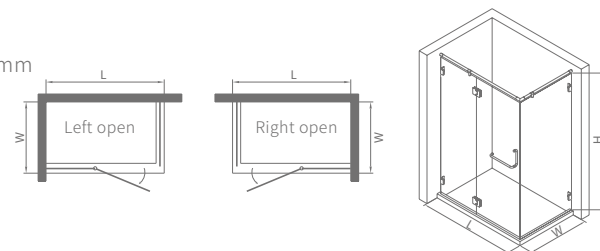

LHL00131

Standard specification: 900x1200x2000mm
Customized range: L:1000-1300mm, W:800-1300mm, H:1850-2200mm

Product material: S.S.304
Surface treatment: mirror/matte black
Glass thickness: 8/10mm
Optional stone base: 50x60mm