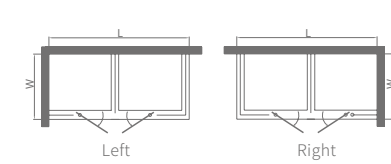

LZF04162

Standard specification: 1100x2200x1100x2000mm
Customized range: L: 1900-2500mm、W: 800-1300mm、H: 1850-2200mm

Product material: S.S.304
Surface treatment: mirror/matte black
Glass thickness: 8/10mm
Optional stone base: 50x60mm