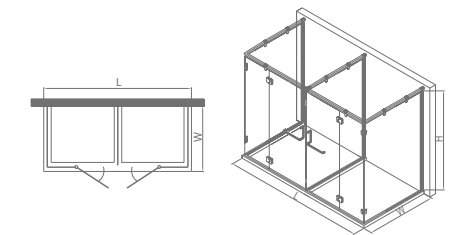

LHE90172

Standard specification: 1100x2200x1100x2000mm
Customized range: L:1900-2500mm、W:800-1300mm、H:1850-2200mm

Product material: S.S.304
Surface treatment: mirror/matte black
Glass thickness: 8/10mm
Optional stone base: 50x60mm