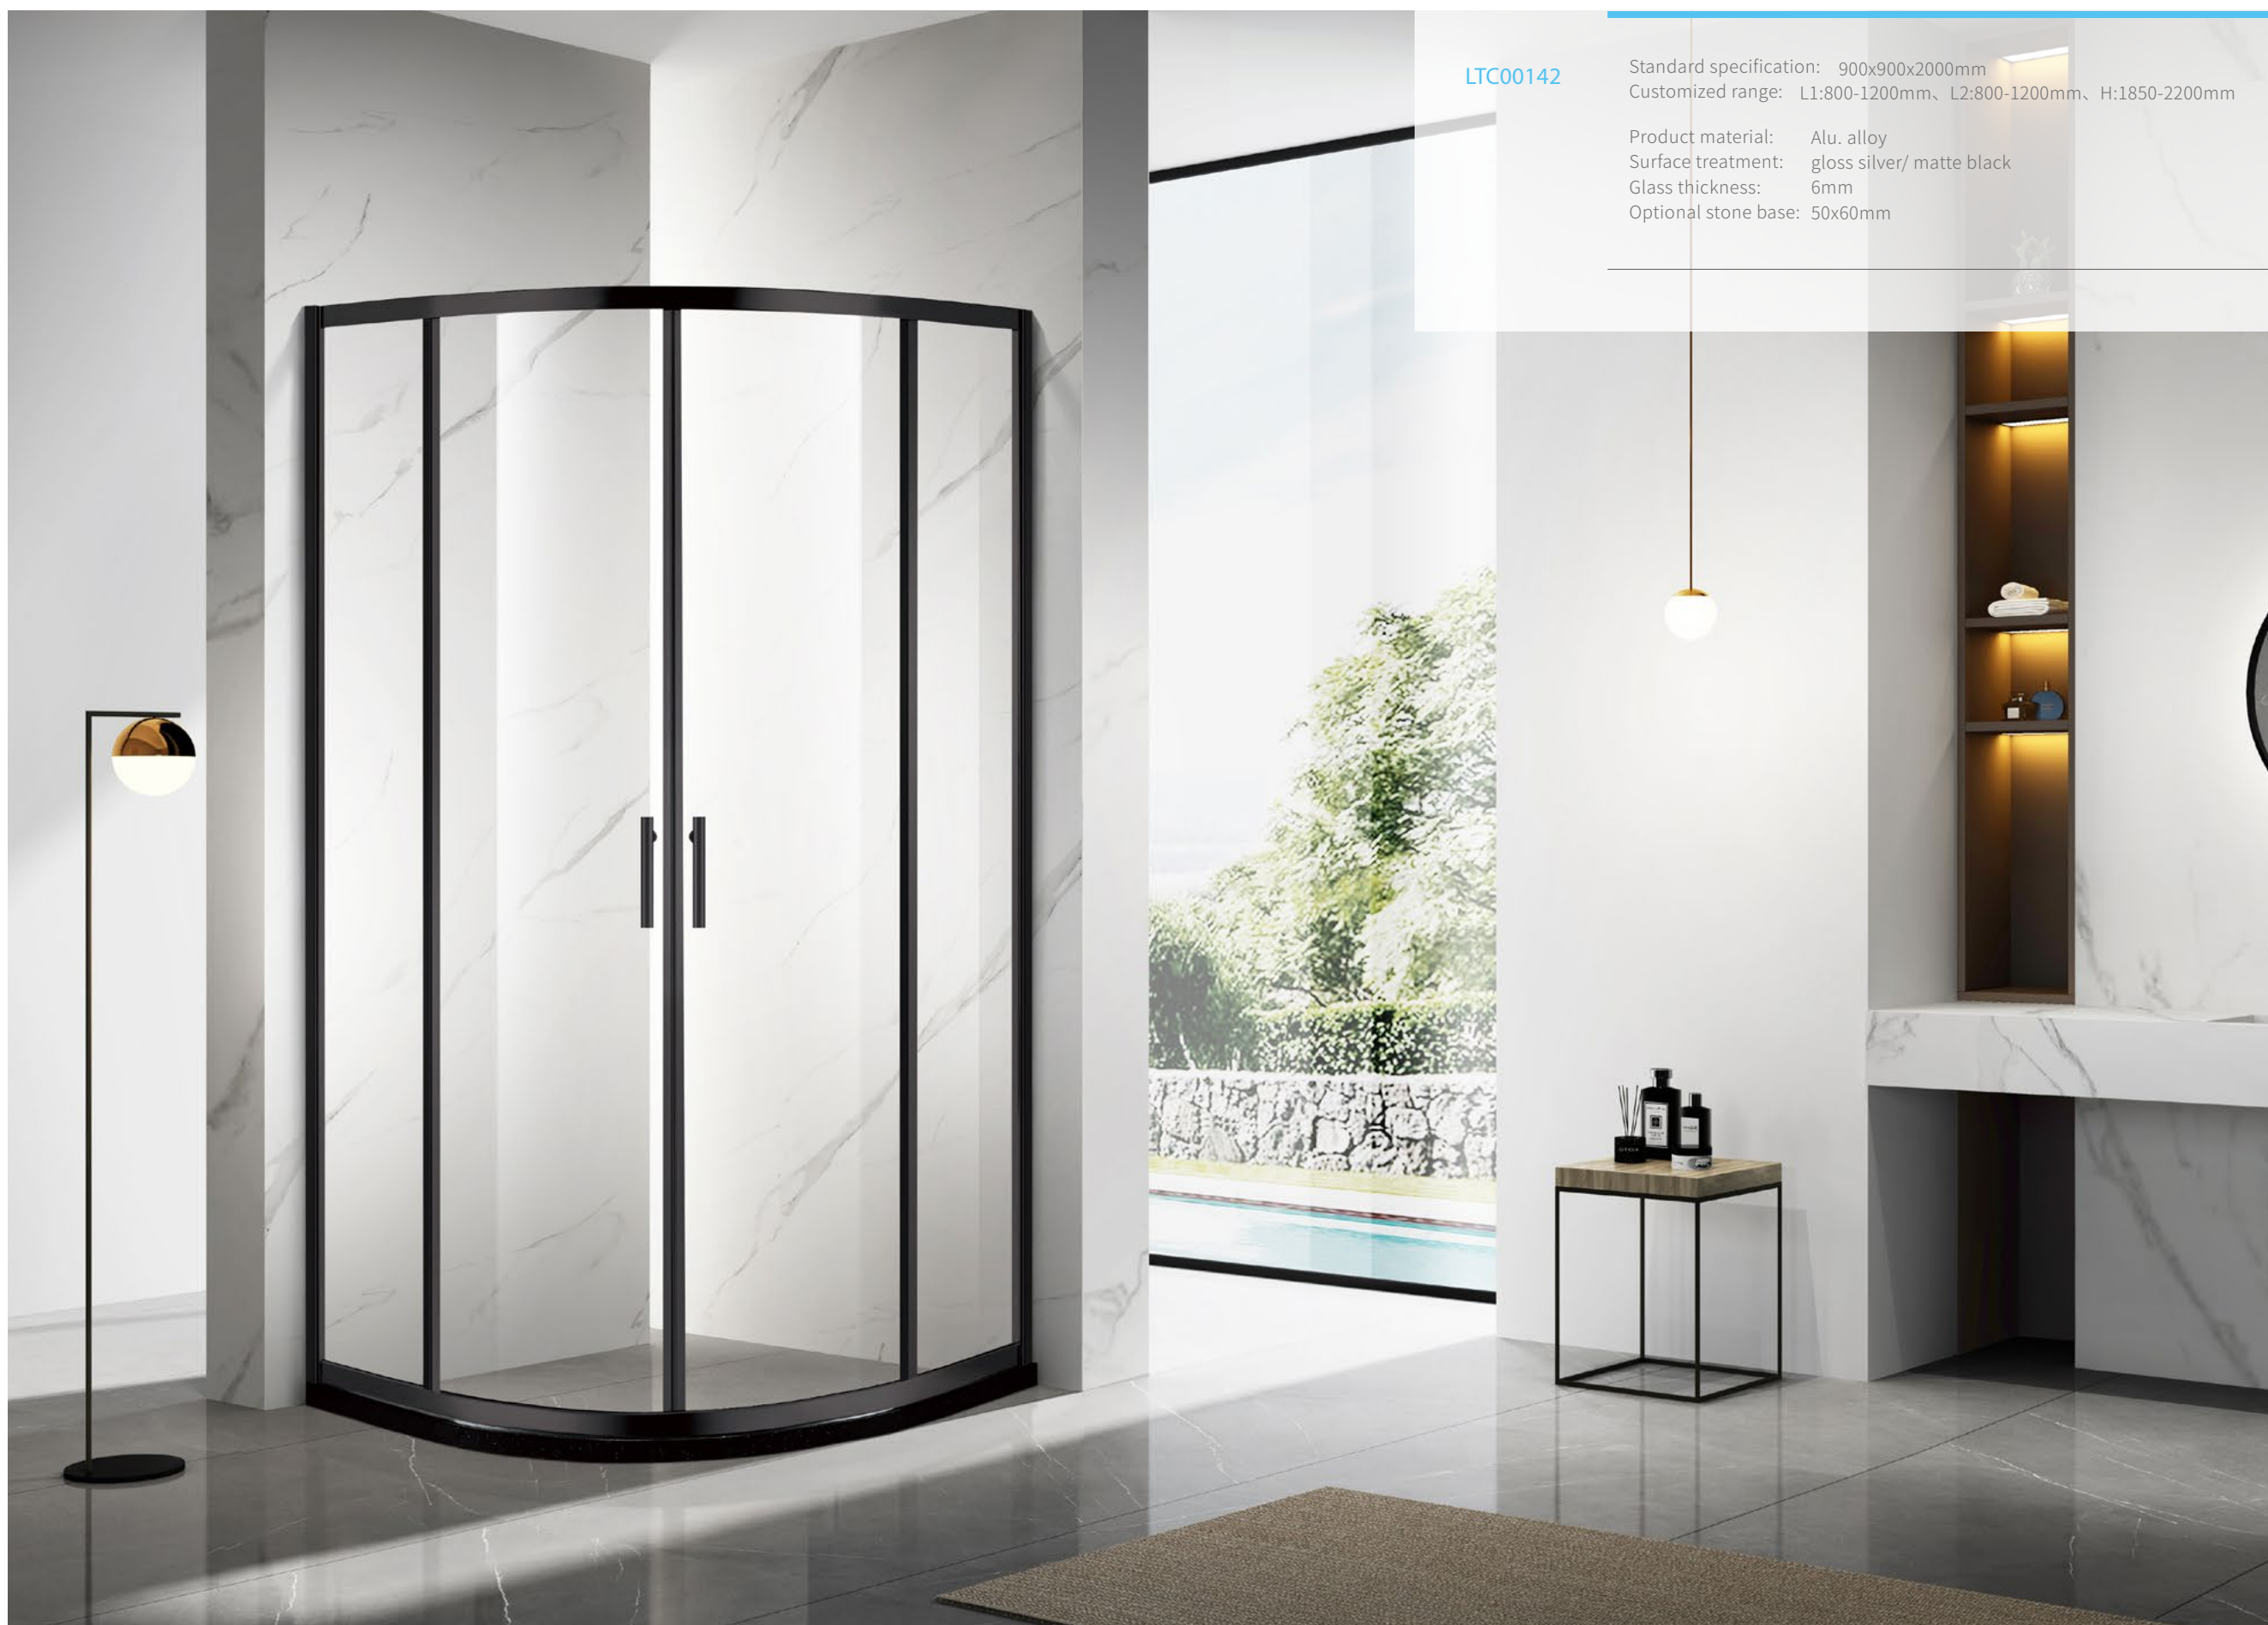

Sliding door type

Sliding door type

Quality Superior

Sentiment shows the eternal theme of life. Looking for an intermediate state that is beyond modernity and simplicity. This state is different from ordinary and simple, but is closely connected with practicality, comfort, intimacy and elegance.

LTC00142

Standard specification: 900x900x2000mm
 Customized range: L1:800-1200mm, L2:800-1200mm, H:1850-2200mm

Product material: Alu. alloy
 Surface treatment: gloss silver/ matte black
 Glass thickness: 6mm
 Optional stone base: 50x60mm