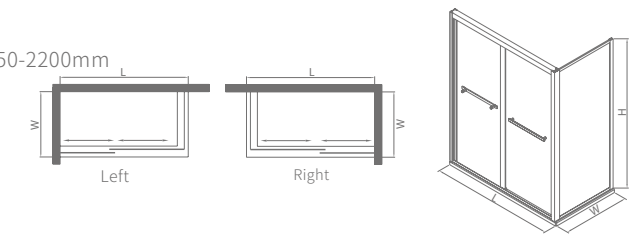

LSL04432

Standard specification: 900x1400x2000mm
Customized range: L:1200-1600mm, W:800-1200mm, H:1850-2200mm

Product material: S.S.304
Surface treatment: mirror
Glass thickness: 8mm
Optional stone base: 50x80mm

Double shift type