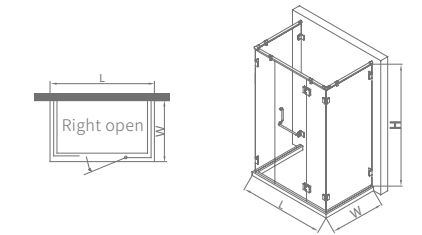

LHU00551

Standard specification: 900x1500x900x2000mm
Customized range: L: 1200-1600mm, W: 800-1300mm, H: 1850-2200mm

Product material: S.S.304
Surface treatment: mirror/matte black
Glass thickness: 8/10mm
Optional stone base: 50x60mm