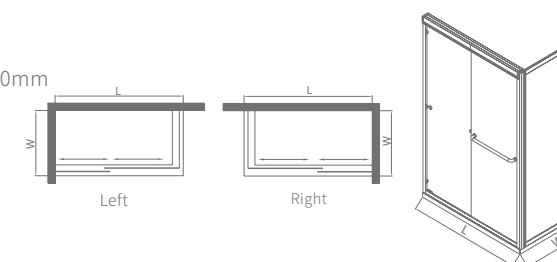

LSL00332

Standard specification: 900x1400x2000mm
Customized range: L:1200-1600mm、W:800-1200mm、H:1850-2200mm

Product material: Alu. alloy
Surface treatment: gloss silver/ matte silver
Glass thickness: 8mm
Optional stone base: 50x80mm