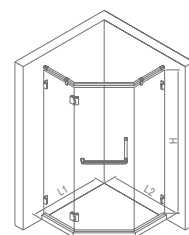

LHP00331

Standard specification: 900x900x2000mm
Customized range: L1:800-1300mm、L2:800-1300mm、H:1850-2200mm

Product material: S.S.304
Surface treatment: mirror/matte black
Glass thickness: 8/10mm
Optional stone base: 50x60mm