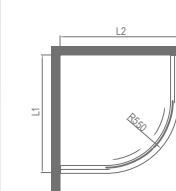

LTC00142

Standard specification: 900x900x2000mm
Customized range: L1:800-1200mm, L2:800-1200mm, H:1850-2200mm

Product material: Alu. alloy
Surface treatment: gloss silver/ matte black
Glass thickness: 6mm
Optional stone base: 50x60mm

Sliding door type

Sliding door type