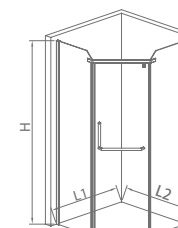

LZP00231

Standard specification: 900x900x2000mm
Customized range: L1: 650-1500mm、L2: 650-1500mm、H: 2000-2200mm

Product material: Alu. alloy
Surface treatment: gloss silver/ matte silver
Glass thickness: 8mm
Optional stone base: 50x60mm