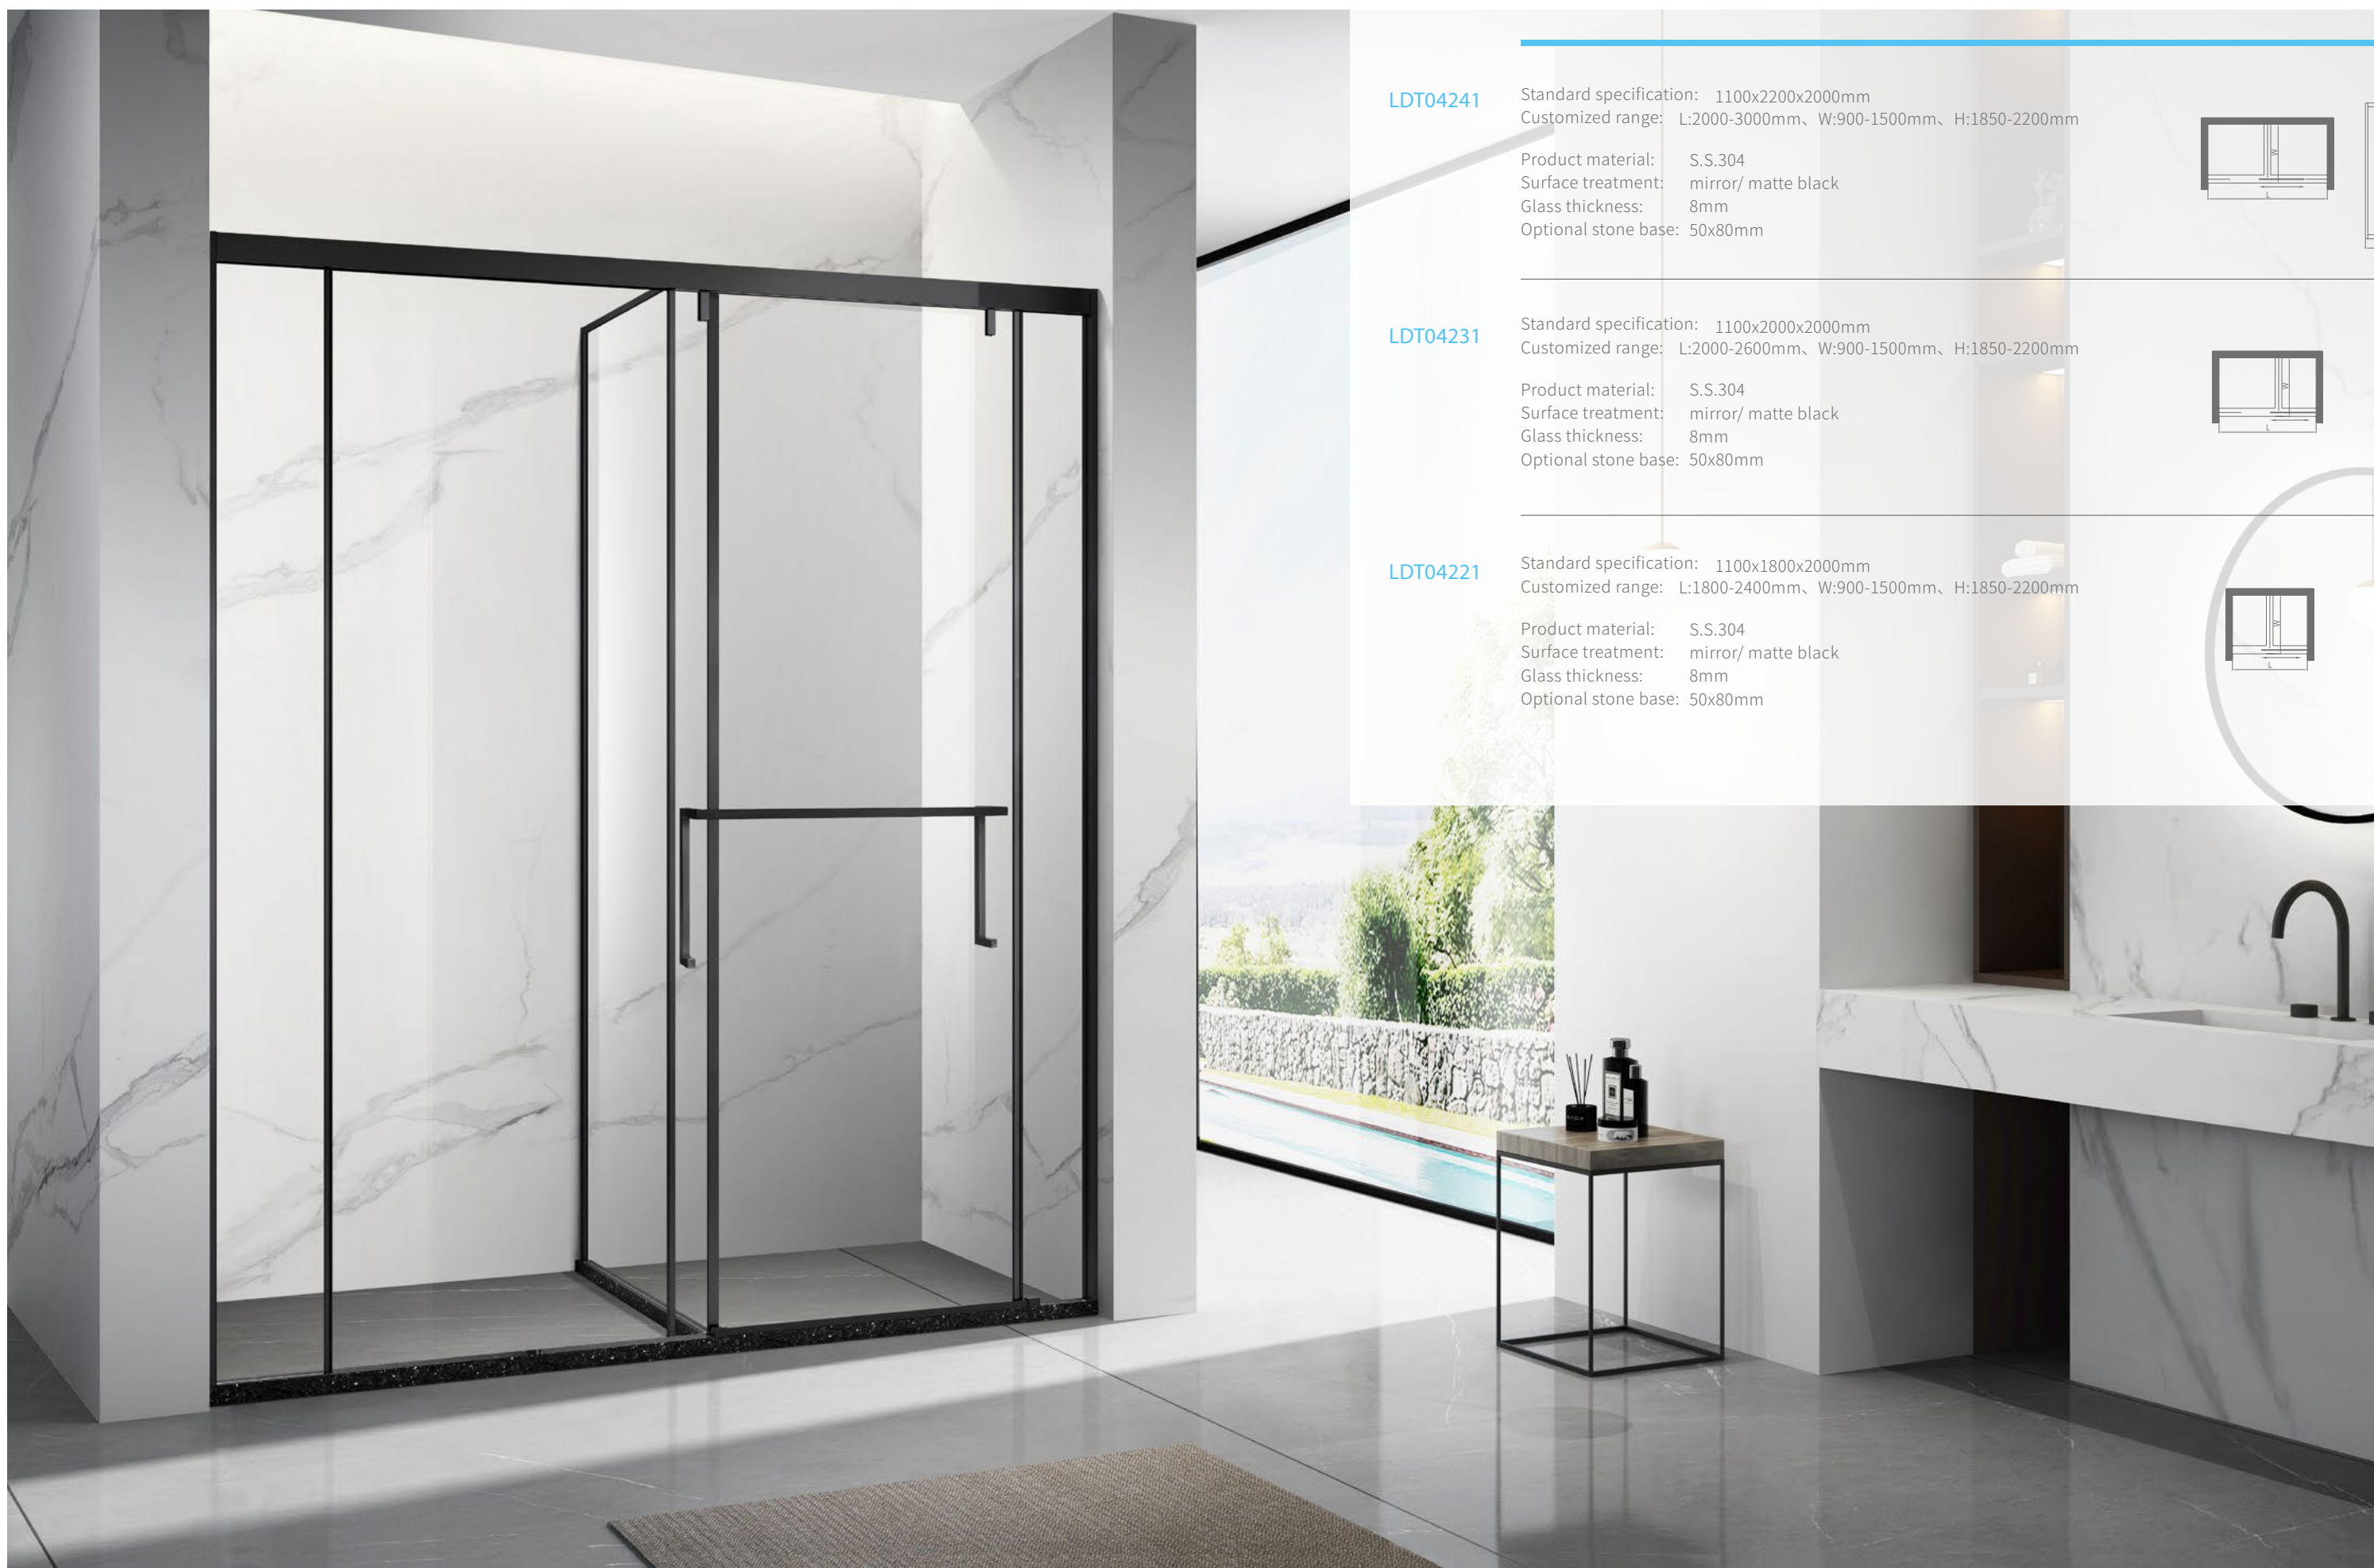

LSL00131

Standard specification: 900x1400x2000mm
 Customized range: L:1200-1600mm、W:800-1200mm、H:1850-2200mm

Product material: Alu. alloy
 Surface treatment: gloss silver/ matte silver
 Glass thickness: 8mm
 Optional stone base: 50x80mm

Single shift type
shower room

Beautiful Attractive

With the simplest lines, the simplest geometric surfaces and geometric bodies, through the simplest combination, horizontal and vertical, line and surface, surface and body, practical and beautiful are combined into a whole, full of modern fashion sense.

LDT04241

Standard specification: 1100x2200x2000mm
 Customized range: L:2000-3000mm、W:900-1500mm、H:1850-2200mm
 Product material: S.S.304
 Surface treatment: mirror/ matte black
 Glass thickness: 8mm
 Optional stone base: 50x80mm