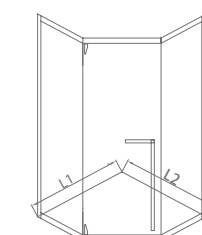

LZP08331

Standard specification: 900x900x2000mm
Customized range: L1:800-1300mm、L2:800-1300mm、H:1850-2200mm

Product material: S.S.304
Surface treatment: mirror/matte black
Glass thickness: 10mm
Optional stone base: 50x60mm