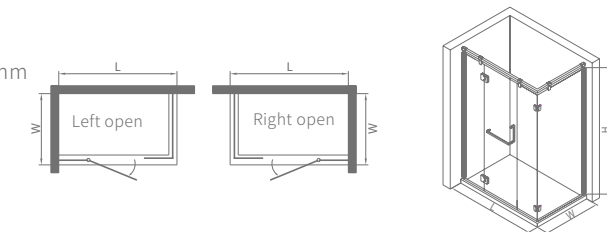

LHL90141

Standard specification: 900x1500x2000mm
Customized range: L:1200-1600mm、W:800-1300mm、H:1850-2200mm

Product material: S.S.304
Surface treatment: mirror/matte black
Glass thickness: 8/10mm
Optional stone base: 50x60mm