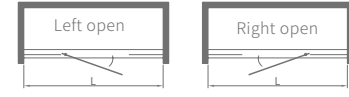

LZS04131

Standard specification: 1500x2000mm
Customized range: L:1200-1600mm、H:1850-2200mm

Product material: S.S.304
Surface treatment: mirror/matte black
Glass thickness: 8/10mm
Optional stone base: 50x60mm