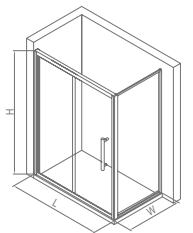

LSL00131

Standard specification: 900x1400x2000mm
Customized range: L:1200-1600mm、W:800-1200mm、H:1850-2200mm

Product material: Alu. alloy
Surface treatment: gloss silver/ matte silver
Glass thickness: 8mm
Optional stone base: 50x80mm