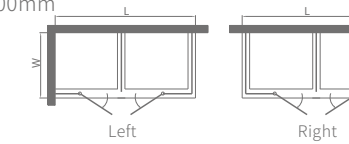

LHF00362

Standard specification: 1100x2200x1100x2000mm
Customized range: L:1900-2500mm、W:800-1300mm、H:1850-2200mm

Product material: S.S.304
Surface treatment: mirror/matte black
Glass thickness: 8/10mm
Optional stone base: 50x60mm