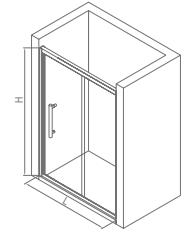

LSS00121

Standard specification: 1400x2000mm
Customized range: L:1200-1600mm、H:1850-2200mm

Product material: Alu. alloy
Surface treatment: gloss silver/ matte silver
Glass thickness: 8mm
Optional stone base: 50x80mm