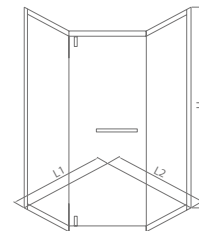

LZP04131

Standard specification: 900x900x2000mm
Customized range: L1:800-1300mm、L2:800-1300mm、H:1850-2200mm

Product material: S.S.304
Surface treatment: mirror/matte black
Glass thickness: 8/10mm
Optional stone base: 50x60mm