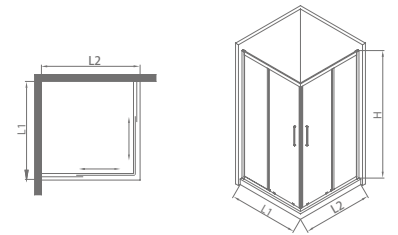

LTL00542

Standard specification: 900x900x2000mm
Customized range: L1:800-1200mm, L2:800-1200mm, H:1850-2200mm

Product material: Alu. alloy
Surface treatment: gloss silver/ matte silver/ matte black
Glass thickness: 6/8mm
Optional stone base: 50x60mm