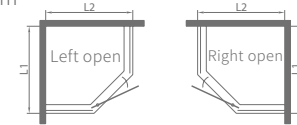

LZP04131

Standard specification: 900x900x2000mm
Customized range: L1:800-1300mm、L2:800-1300mm、H:1850-2200mm

Product material: S.S.304
Surface treatment: mirror/matte black
Glass thickness: 8/10mm
Optional stone base: 50x60mm