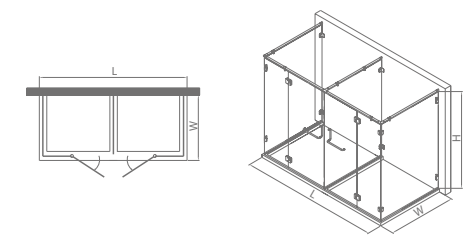

LHE00172

Standard specification: 1100x2200x1100x2000mm
Customized range: L:1900-2500mm, W:800-1300mm, H:1850-2200mm

Product material: S.S.304
Surface treatment: mirror/matte black
Glass thickness: 8/10mm
Optional stone base: 50x60mm