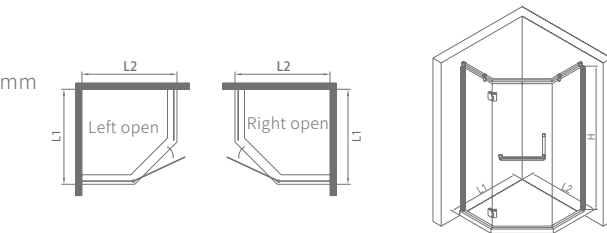

LHP90131

Standard specification: 900x900x2000mm
Customized range: L1:800-1300mm、L2:800-1300mm、H:1850-2200mm

Product material: S.S.304
Surface treatment: mirror/matte black
Glass thickness: 8/10mm
Optional stone base: 50x60mm