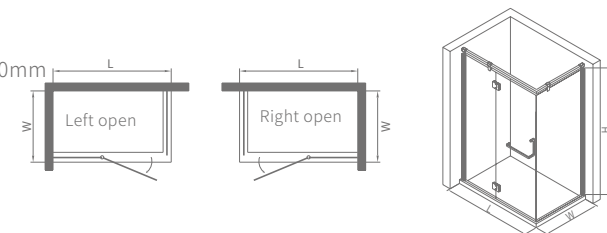

LHL90131

Standard specification: 900x1200x2000mm
Customized range: L:1000-1300mm、W:800-1300mm、H:1850-2200mm

Product material: S.S.304
Surface treatment: mirror/matte black
Glass thickness: 8/10mm
Optional stone base: 50x60mm