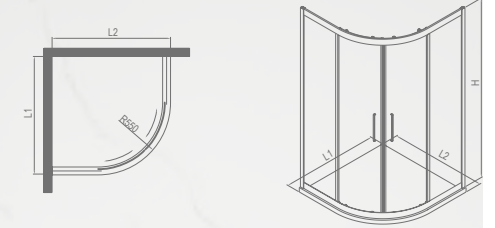

LTC00242

Standard specification: 900x900x2000mm
Customized range: L1:800-1200mm、L2:800-1200mm、H:1850-2200mm

Product material: Alu. alloy
Surface treatment: gloss silver/ matte silver
Glass thickness: 6/8mm
Optional stone base: 50x60mm

LTS00221

Standard specification: 1400x2000mm
Customized range: L:1200-1600mm、H:1850-2200mm

Product material: Alu. alloy
Surface treatment: gloss silver/ matte silver
Glass thickness: 6/8mm
Optional stone base: 50x60mm

LTS00231

Standard specification: 1600x2000mm
Customized range: L:1400-1800mm、H:1850-2200mm

Product material: Alu. alloy
Surface treatment: gloss silver/ matte silver
Glass thickness: 6/8mm
Optional stone base: 50x60mm

LTS00242

Standard specification: 2000x2000mm
Customized range: L:1800-2500mm、H:1850-2200mm

Product material: Alu. alloy
Surface treatment: gloss silver/ matte silver
Glass thickness: 6/8mm
Optional stone base: 50x60mm

Sliding door type

Sliding door type