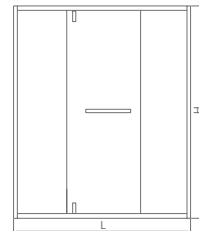

LZS04131

Standard specification: 1500x2000mm
Customized range: L:1200-1600mm、H:1850-2200mm

Product material: S.S.304
Surface treatment: mirror/matte black
Glass thickness: 8/10mm
Optional stone base: 50x60mm