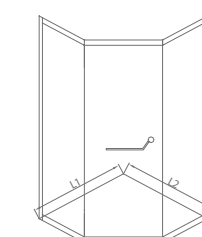

LZP08131

Standard specification: 900x900x2000mm
Customized range: L1:800-1300mm、L2:800-1300mm、H:1850-2200mm

Product material: S.S.304
Surface treatment: Gold/matte black
Glass thickness: 8/10mm
Optional stone base: 50x60mm