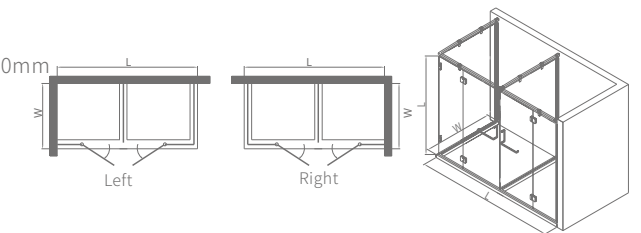

LHF90162

Standard specification: 1100x2200x1100x2000mm
Customized range: L:1900-2500mm、W:800-1300mm、H:1850-2200mm

Product material: S.S.304
Surface treatment: mirror/matte black
Glass thickness: 8/10mm
Optional stone base: 50x60mm