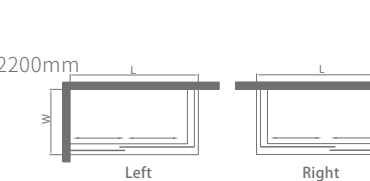

LSL04632

Standard specification: 900x1400x2000mm
Customized range: L:1200-1600mm、W:800-1200mm、H:1850-2200mm

Product material: S.S.304
Surface treatment: mirror/ matte black
Glass thickness: 8/10mm
Optional stone base: 50x80mm