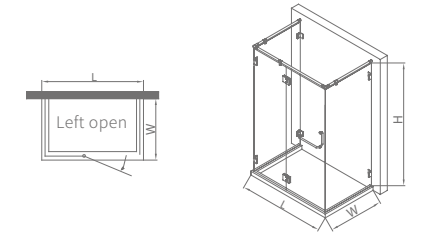

LHU00541

Standard specification: 900x1200x900x2000mm
Customized range: L:800-1300mm, W:800-1300mm, H:1850-2200mm

Product material: S.S.304
Surface treatment: mirror/matte black
Glass thickness: 8/10mm
Optional stone base: 50x60mm