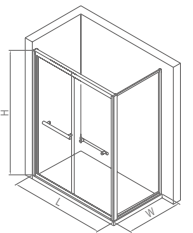

LSL00132

Standard specification: 900x1400x2000mm
Customized range: L:1200-1600mm、W:800-1200mm、H:1850-2200mm

Product material: Alu. alloy
Surface treatment: gloss silver/ matte silver
Glass thickness: 8mm
Optional stone base: 50x80mm