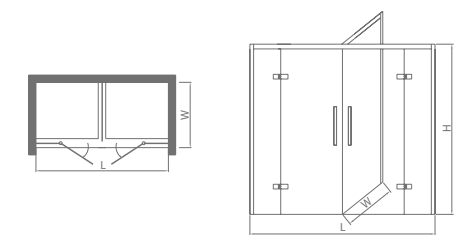

LHT04052

Standard specification: 1100x2200x2000mm
Customized range: L:1900-2500mm、W:800-1300mm、H:1850-2200mm
Product material: S.S.304
Surface treatment: mirror/matte black
Glass thickness: 8/10mm
Optional stone base: 50x60mm