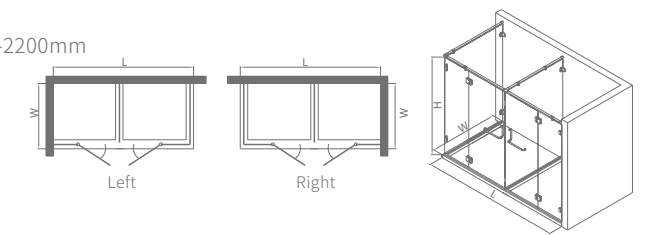

LHF00162

Standard specification: 1100x2200x1100x2000mm
Customized range: L:1900-2500mm, W:800-1300mm, H:1850-2200mm

Product material: S.S.304
Surface treatment: mirror/matte black
Glass thickness: 8/10mm
Optional stone base: 50x60mm