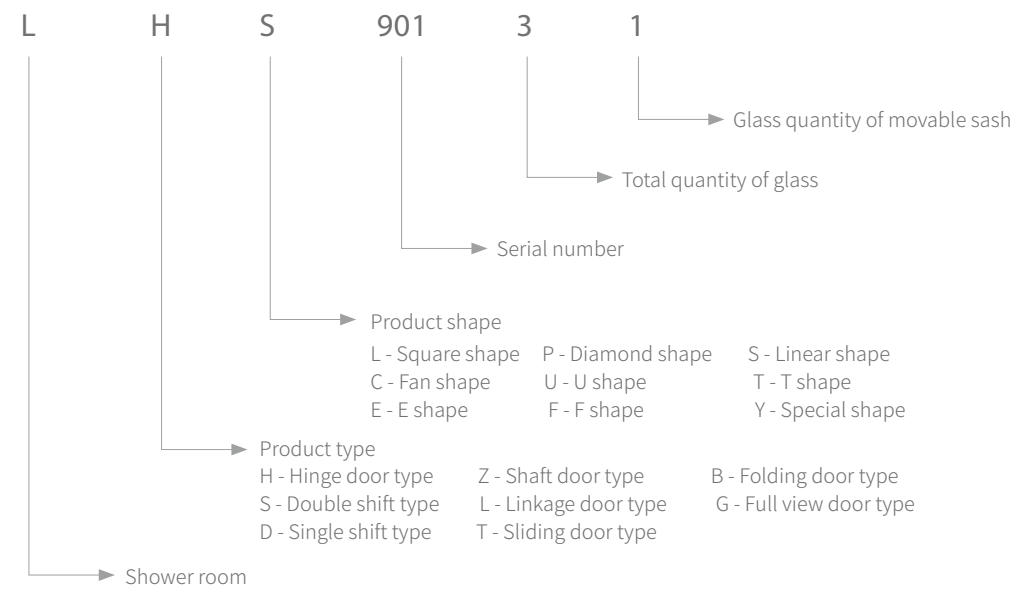

Hinge type

LH040	P.07
LH901	P.15
LH005	P.25
LH003	P.33
LH001	P.43

Shaft type

LZ084	P.55
LZ083	P.59
LZ082	P.65
LZ081	P.69
LZ041	P.75
LZ002	P.81

Double shift type

LS080	P.89
LS046	P.95
LS044	P.101
LS005	P.105
LS003	P.113
LS002	P.119
LS001	P.125

Single shift type

LD042	P.131
LD040	P.135

Linkage door type

LL040	P.141
LL003	P.145
LL001	P.149

Sliding door type

LT040	P.155
LT005	P.159
LT002	P.167
LT001	P.171

Folding door type

LB001	P.177