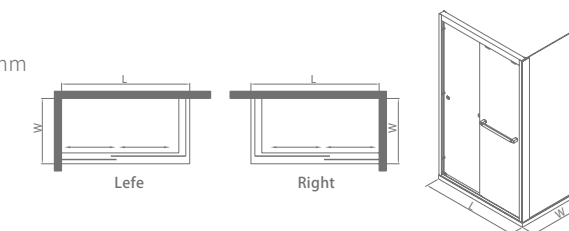

LSL08032

Standard specification: 900x1400x2000mm
Customized range: L:1200-1600mm、W:800-1200mm、H:1850-2200mm

Product material: S.S.304
Surface treatment: mirror/ rose gold
Glass thickness: 8/10mm
Optional stone base: 50x80mm