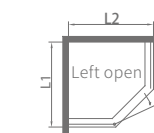

LZP00231

Standard specification: 900x900x2000mm
Customized range: L1: 650-1500mm、L2: 650-1500mm、H: 2000-2200mm

Product material: Alu. alloy
Surface treatment: gloss silver/ matte silver
Glass thickness: 8mm
Optional stone base: 50x60mm