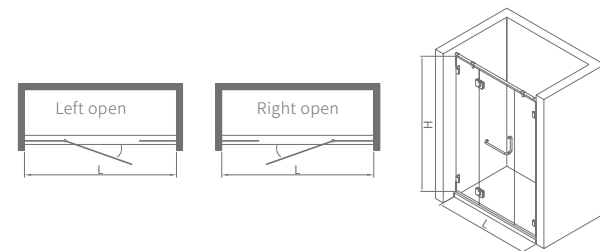

LHS00131

Standard specification: 1500x2000mm
Customized range: L:1200-1600mm, H:1850-2200mm

Product material: S.S.304
Surface treatment: mirror/matte black
Glass thickness: 8/10mm
Optional stone base: 50x60mm