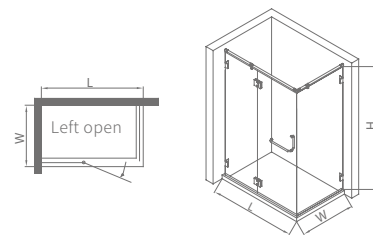

LHL00531

Standard specification: 900x1200x2000mm
Customized range: L: 1000-1300mm, W: 800-1300mm, H: 1850-2200mm

Product material: S.S.304
Surface treatment: mirror/matte black
Glass thickness: 8/10mm
Optional stone base: 50x60mm