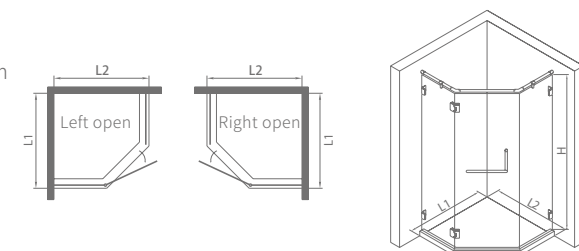

LHP00131

Standard specification: 900x900x2000mm
Customized range: L1:800-1300mm, L2:800-1300mm, H:1850-2200mm

Product material: S.S.304
Surface treatment: mirror/matte black
Glass thickness: 8/10mm
Optional stone base: 50x60mm