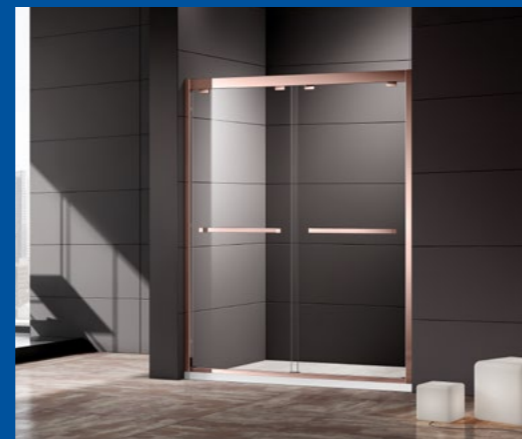

Shower Room Hardware Typical Product Catalogue

Shower Room Hardware Typical Product Catalogue