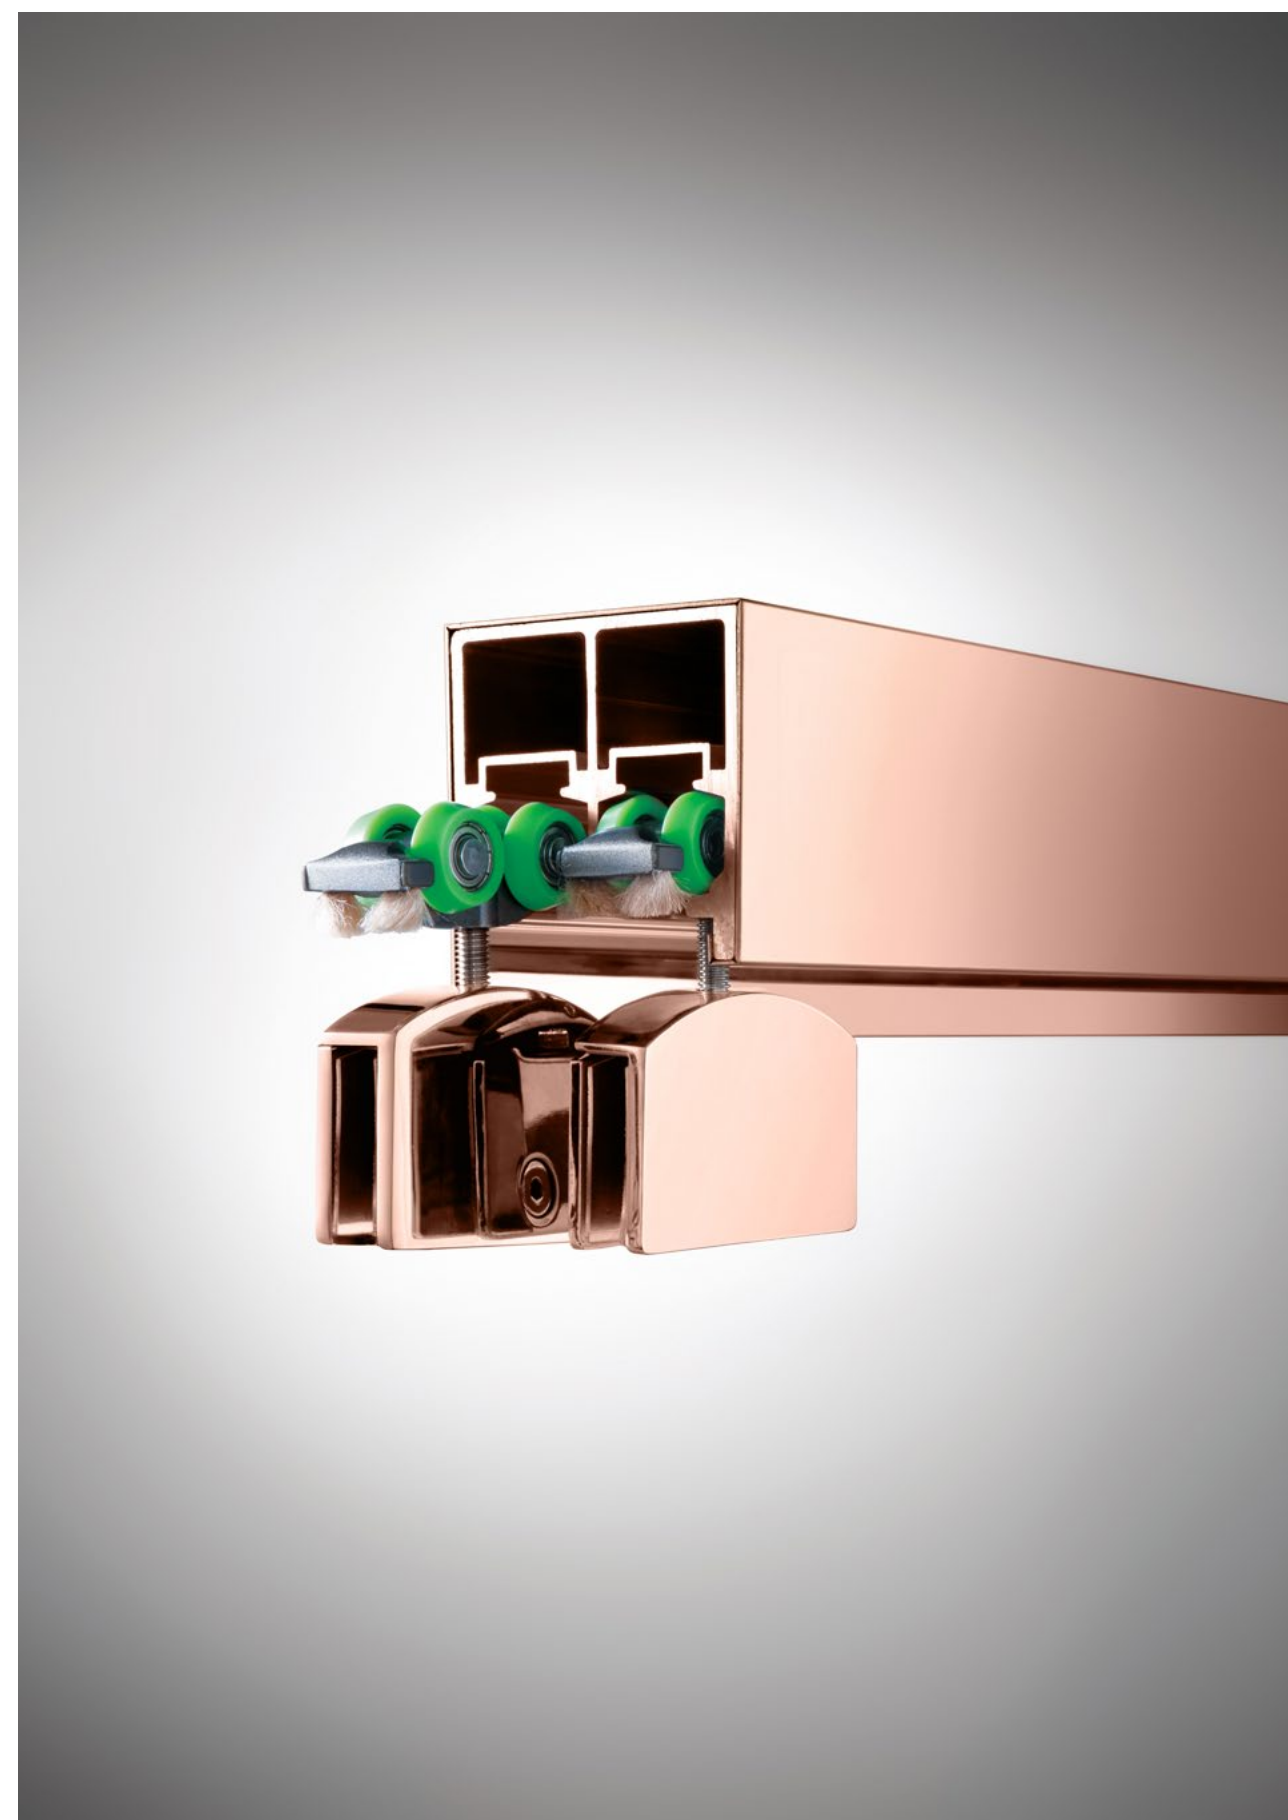

Series Journey of Taste

With transparent and flexible design space, angular section, precise structure design, this is perfect combination of art and technology. Perseverance and strength but comprehensive, interpret the life of modern people

For series with 8mm glass can add buffering function.