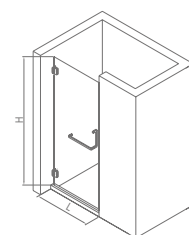

LHS00311

Standard specification: 800x2000mm
Customized range: L:700-900mm、H:1850-2200mm

Product material: S.S.304
Surface treatment: mirror/matte black
Glass thickness: 8/10mm
Optional stone base: 50x60mm