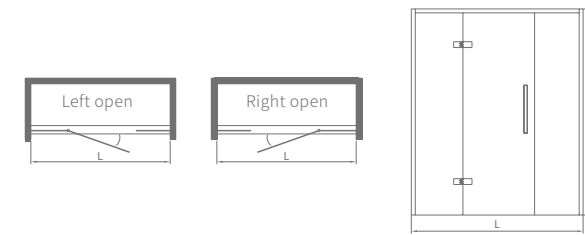

LHS04031

Standard specification: 1500x2000mm
Customized range: L:1200-1600mm、H:1850-2200mm
Product material: S.S.304
Surface treatment: mirror/matte black
Glass thickness: 8/10mm
Optional stone base: 50x60mm