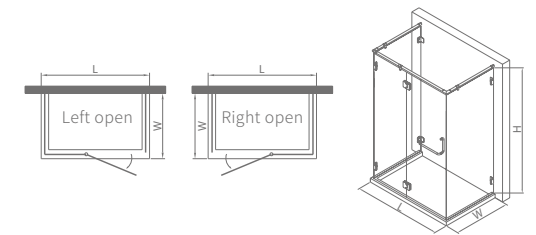

LHU00141

Standard specification: 900x1200x900x2000mm
Customized range: L:800-1300mm, W:800-1300mm, H:1850-2200mm

Product material: S.S.304
Surface treatment: mirror/matte black
Glass thickness: 8/10mm
Optional stone base: 50x60mm