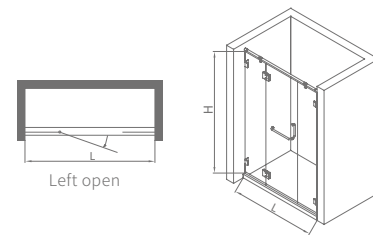

LHS00531

Standard specification: 1500x2000mm
Customized range: L:1200-1600mm, H:1850-2200mm

Product material: S.S.304
Surface treatment: mirror/matte black
Glass thickness: 8/10mm
Optional stone base: 50x60mm