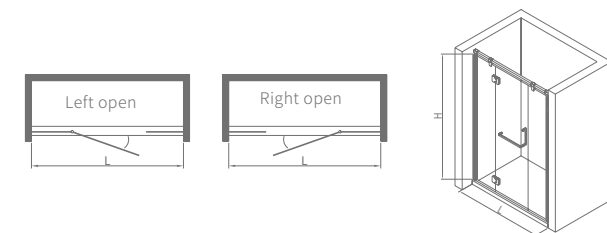

LHS90131

Standard specification: 1500x2000mm
Customized range: L:1200-1600mm、H:1850-2200mm

Product material: S.S.304
Surface treatment: mirror/matte black
Glass thickness: 8/10mm
Optional stone base: 50x60mm