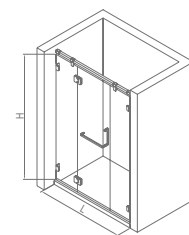

LHS00331

Standard specification: 1500x2000mm
Customized range: L:1200-1600mm、H:1850-2200mm

Product material: S.S.304
Surface treatment: mirror/matte black
Glass thickness: 8/10mm
Optional stone base: 50x60mm