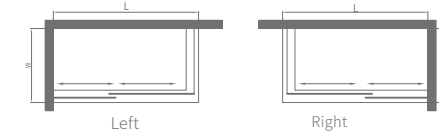

LSL00132

Standard specification: 900x1400x2000mm
Customized range: L:1200-1600mm、W:800-1200mm、H:1850-2200mm

Product material: Alu. alloy
Surface treatment: gloss silver/ matte silver
Glass thickness: 8mm
Optional stone base: 50x80mm