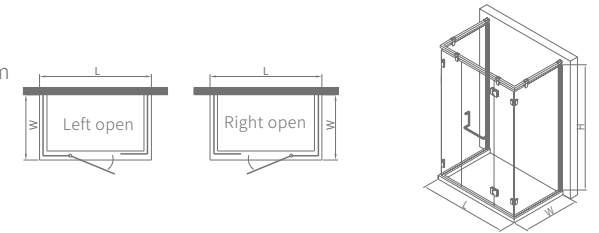

LHU90151

Standard specification: 900x1500x900x2000mm
Customized range: L:1200-1600mm、W:800-1300mm、H:1850-2200mm

Product material: S.S.304
Surface treatment: mirror/matte black
Glass thickness: 8/10mm
Optional stone base: 50x60mm