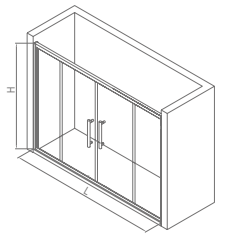

LSS00142

Standard specification: 1600x2000mm
Customized range: L:1400-2000mm、H:1850-2200mm

Product material: Alu. alloy
Surface treatment: gloss silver/ matte silver
Glass thickness: 8mm
Optional stone base: 50x80mm