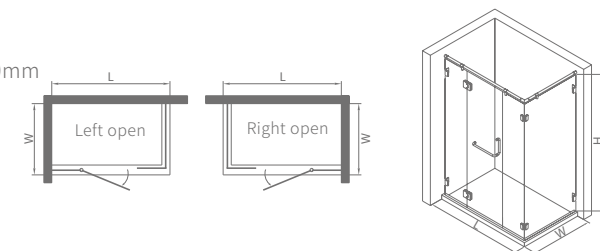

LHL00141

Standard specification: 900x1500x2000mm
Customized range: L:1200-1600mm, W:800-1300mm, H:1850-2200mm

Product material: S.S.304
Surface treatment: mirror/matte black
Glass thickness: 8/10mm
Optional stone base: 50x60mm