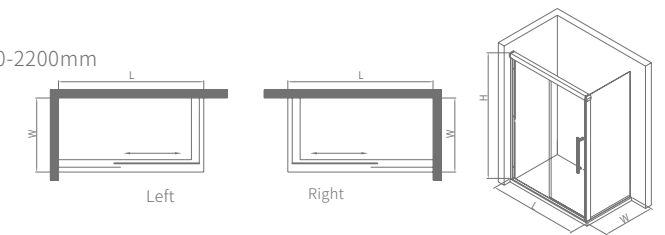

LSL00231

Standard specification: 900x1400x2000mm
Customized range: L:1200-1600mm、W:800-1200mm、H:1850-2200mm
Product material: Alu. alloy
Surface treatment: gloss silver/ matte silver
Glass thickness: 8mm
Optional stone base: 50x80mm