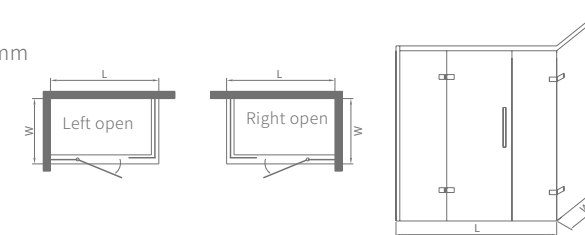

LHL04041

Standard specification: 900x1500x2000mm
Customized range: L:1200-1600mm、W:800-1300mm、H:1850-2200mm
Product material: S.S.304
Surface treatment: mirror/matte black
Glass thickness: 8/10mm
Optional stone base: 50x60mm