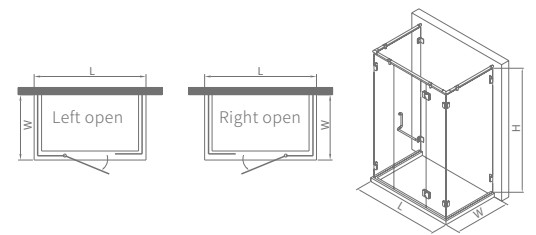

LHU00151

Standard specification: 900x1500x900x2000mm
Customized range: L:1200-1600mm, W:800-1300mm, H:1850-2200mm

Product material: S.S.304
Surface treatment: mirror/matte black
Glass thickness: 8/10mm
Optional stone base: 50x60mm