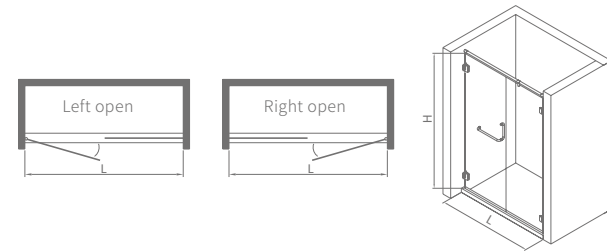

LHS00121

Standard specification: 1000x2000mm
Customized range: L:800-1300mm, H:1850-2200mm

Product material: S.S.304
Surface treatment: mirror/matte black
Glass thickness: 8/10mm
Optional stone base: 50x60mm