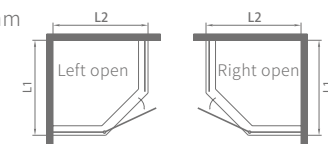

LHP00331

Standard specification: 900x900x2000mm
Customized range: L1:800-1300mm、L2:800-1300mm、H:1850-2200mm

Product material: S.S.304
Surface treatment: mirror/matte black
Glass thickness: 8/10mm
Optional stone base: 50x60mm