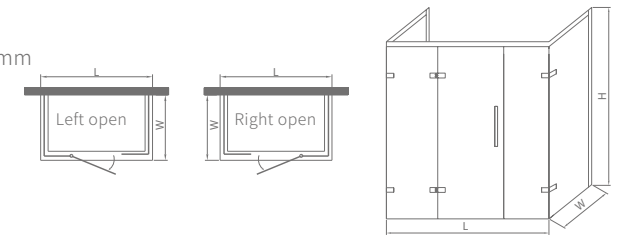

LHU04051

Standard specification: 900x1500x900x2000mm
Customized range: L:1200-1600mm、W:800-1300mm、H:1850-2200mm
Product material: S.S.304
Surface treatment: mirror/matte black
Glass thickness: 8/10mm
Optional stone base: 50x60mm