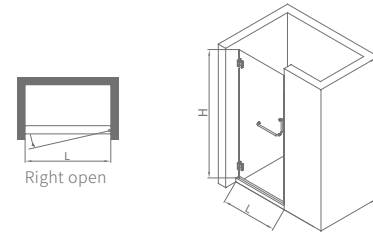

LHS00511

Standard specification: 800x2000mm
 Customized range: L:700-900mm, H:1850-2200mm

Product material: S.S.304
 Surface treatment: mirror/matte black
 Glass thickness: 8/10mm
 Optional stone base: 50x60mm