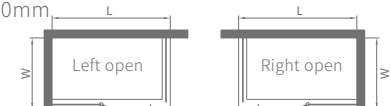

LHL00331

Standard specification: 900x1200x2000mm
Customized range: L:1000-1300mm、W:800-1300mm、H:1850-2200mm

Product material: S.S.304
Surface treatment: mirror/matte black
Glass thickness: 8/10mm
Optional stone base: 50x60mm