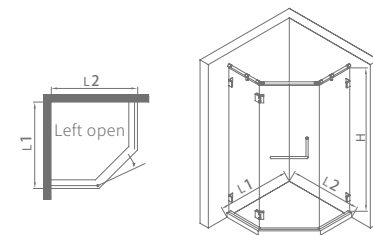

LHP00531

Standard specification: 900x900x2000mm
Customized range: L1:800-1300mm, L2:800-1300mm, H:1850-2200mm

Product material: S.S.304
Surface treatment: mirror/matte black
Glass thickness: 8/10mm
Optional stone base: 50x60mm