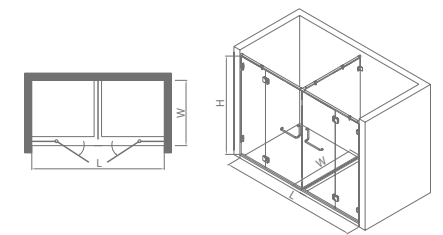

LHT00152

Standard specification: 1100x2200x2000mm
Customized range: L:1900-2500mm, W:800-1300mm, H:1850-2200mm

Product material: S.S.304
Surface treatment: mirror/matte black
Glass thickness: 8/10mm
Optional stone base: 50x60mm