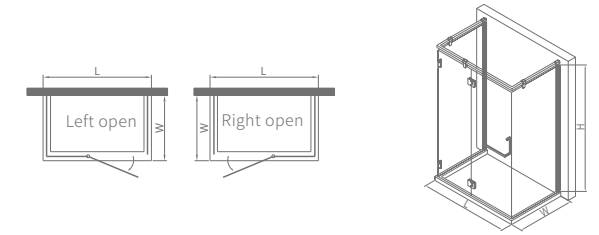

LHU90141

Standard specification: 900x1200x900x2000mm
Customized range: L:800-1300mm、W:800-1300mm、H:1850-2200mm

Product material: S.S.304
Surface treatment: mirror/matte black
Glass thickness: 8/10mm
Optional stone base: 50x60mm