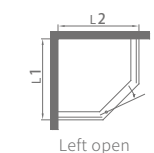

LZP08231

Standard specification: 900x900x2000mm
Customized range: L1:800-1300mm、L2:800-1300mm、H:1850-2200mm
Product material: S.S.304
Surface treatment: mirror/matte black
Glass thickness: 8/10mm
Optional stone base: 50x60mm