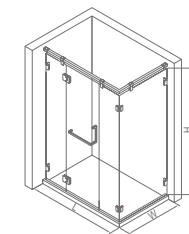

LHL00341

Standard specification: 900x1500x2000mm
Customized range: L:1200-1600mm、W:800-1300mm、H:1850-2200mm

Product material: S.S.304
Surface treatment: mirror/matte black
Glass thickness: 8/10mm
Optional stone base: 50x60mm