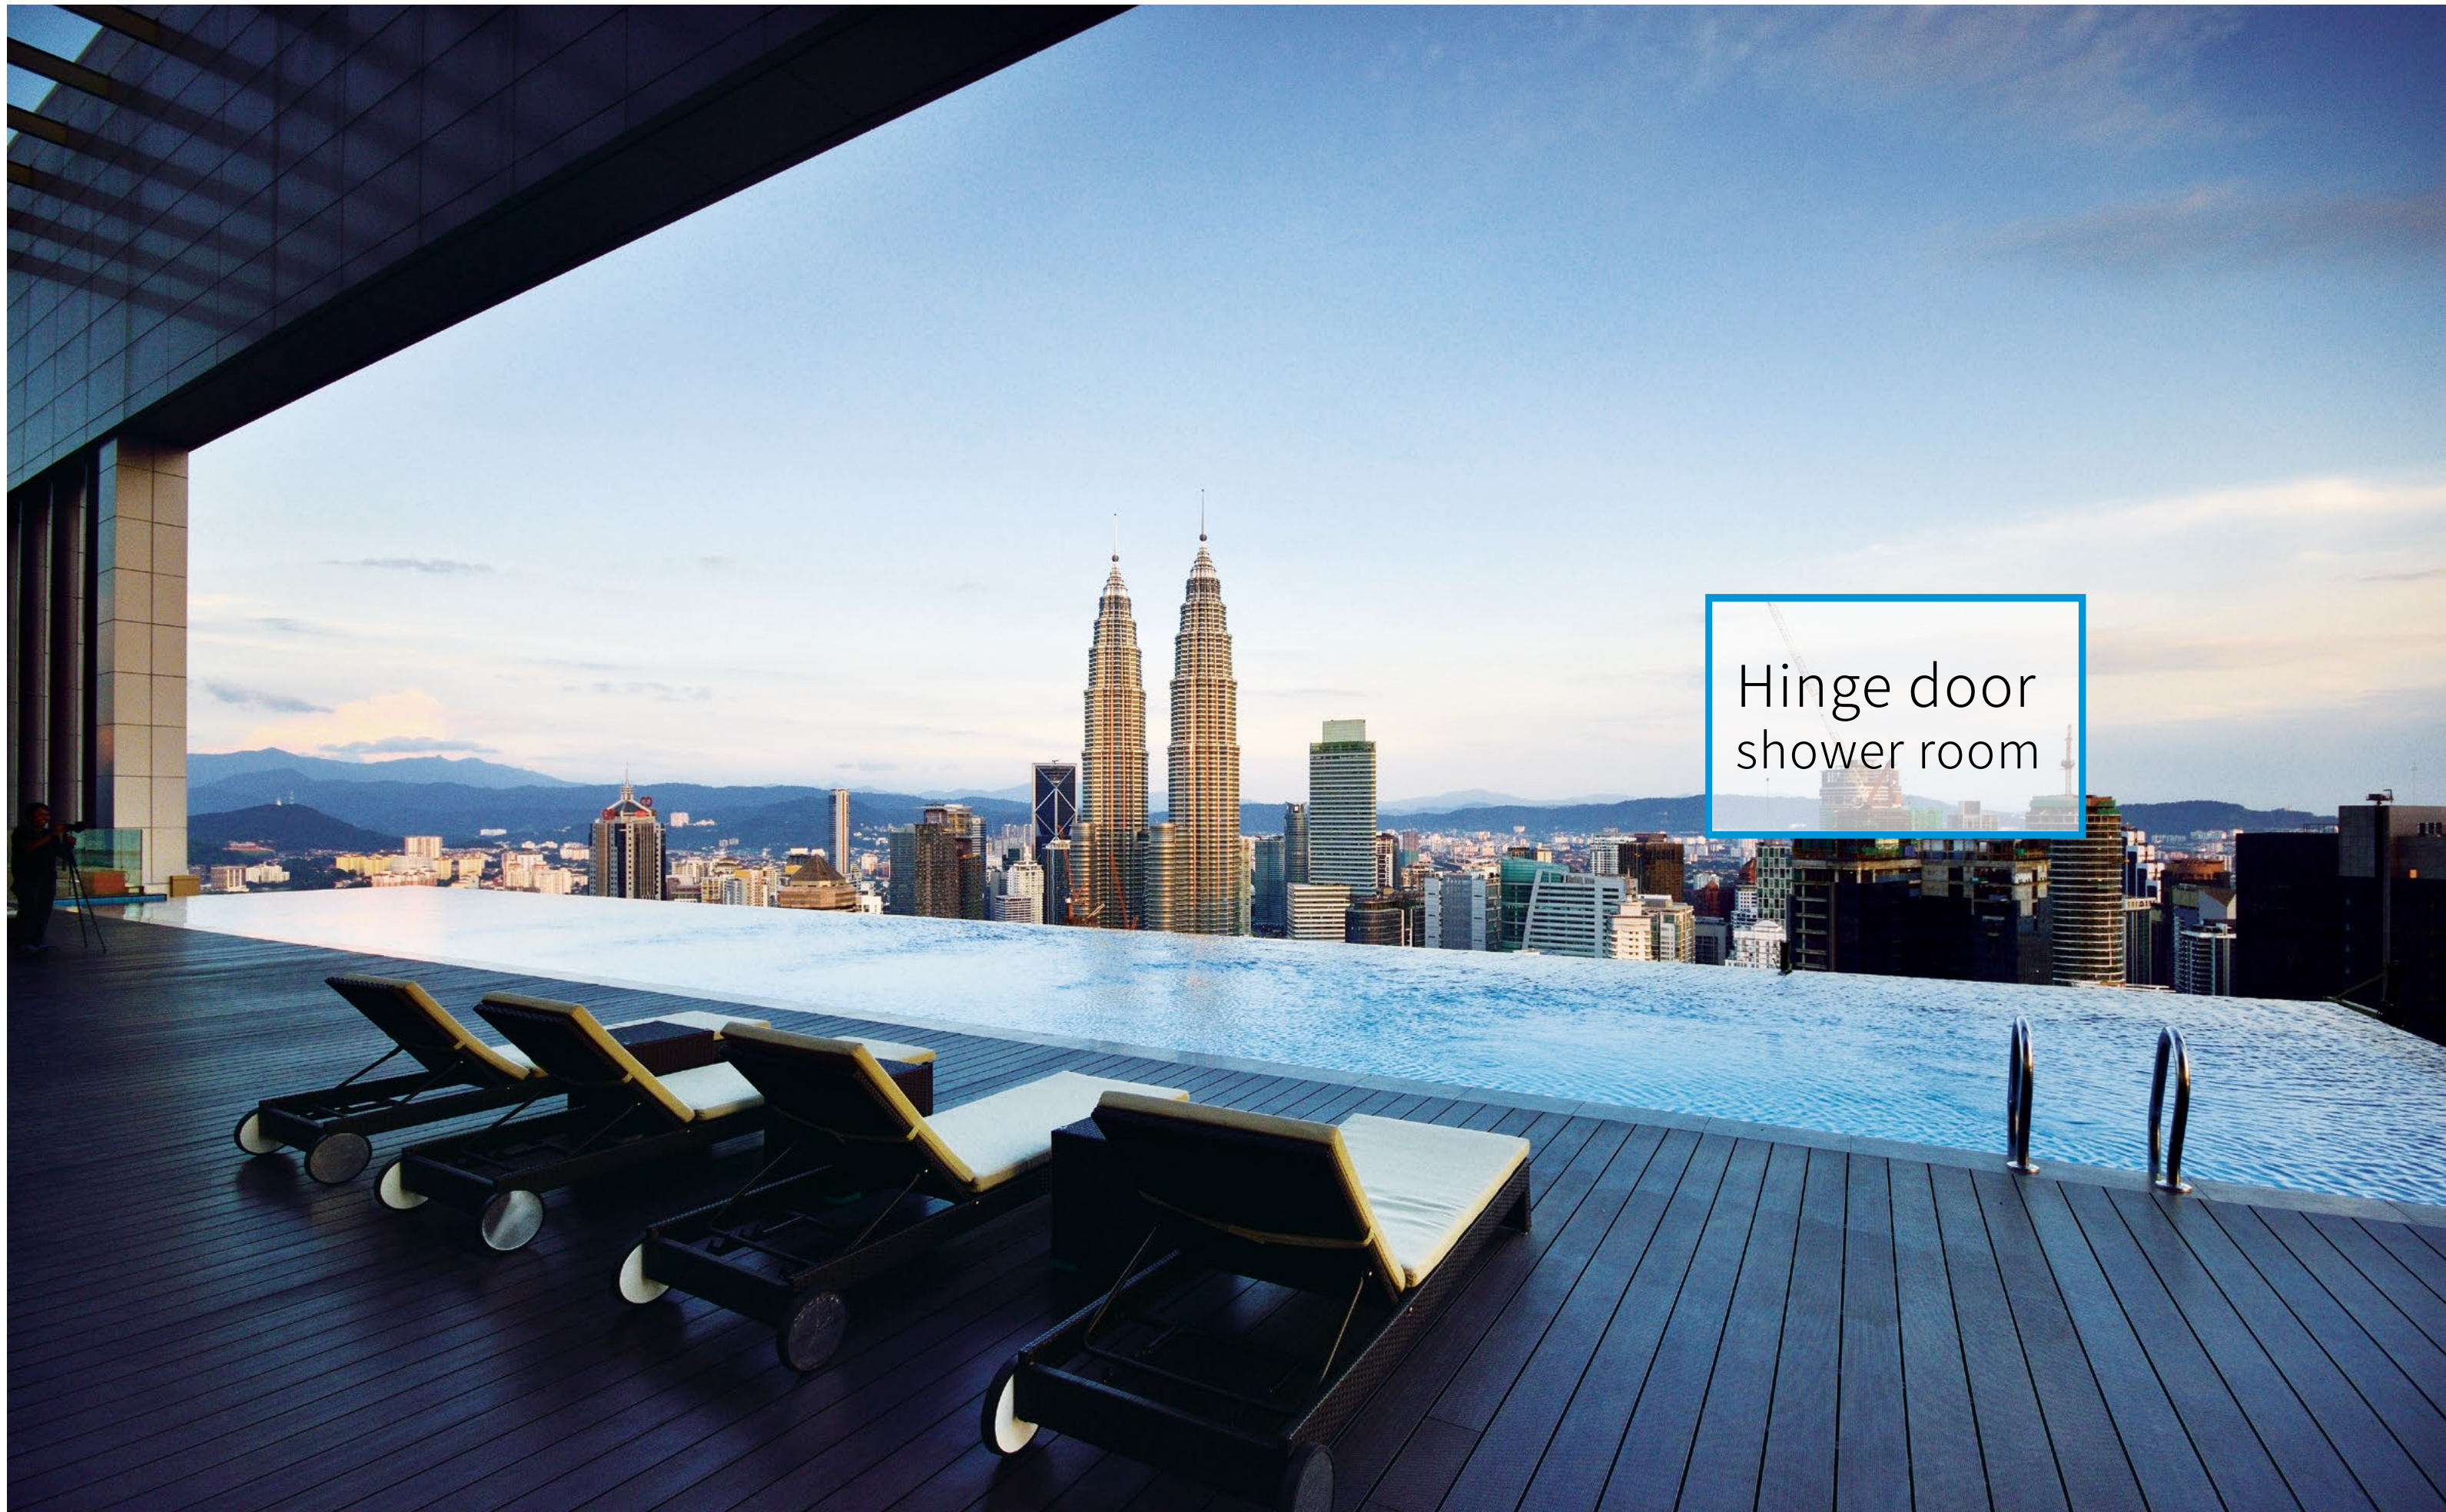

LT040	P.155
LT005	P.159
LT002	P.167
LT001	P.171

Folding door type

LB001	P.177
-------	-------

Hinge door
shower room

Simple Rhyme

A simple beauty, a fascinating space form, the simple rhyme style of the bathroom, in the joy and encouragement of the water, complement and reflect each other.