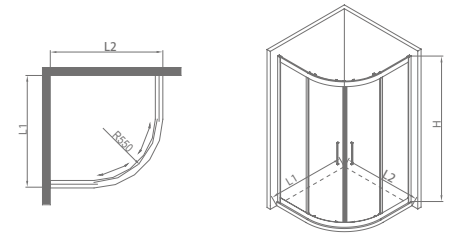

LTC00542

Standard specification: 900x900x2000mm
Customized range: L1:800-1200mm, L2:800-1200mm, H:1850-2200mm

Product material: Alu. alloy
Surface treatment: gloss silver/ matte silver/ matte black
Glass thickness: 6/8mm
Optional stone base: 50x60mm

LTL00542

Standard specification: 900x900x2000mm
Customized range: L1:800-1200mm, L2:800-1200mm, H:1850-2200mm

Product material: Alu. alloy
Surface treatment: gloss silver/ matte silver/ matte black
Glass thickness: 6/8mm
Optional stone base: 50x60mm

LTS00521

Standard specification: 1400x2000mm
Customized range: L:1200-1600mm, H:1850-2200mm

Product material: Alu. alloy
Surface treatment: gloss silver/ matte silver/ matte black
Glass thickness: 6/8mm
Optional stone base: 50x60mm

PURE BROKEN CONCISE

Sliding door type

Sliding door type