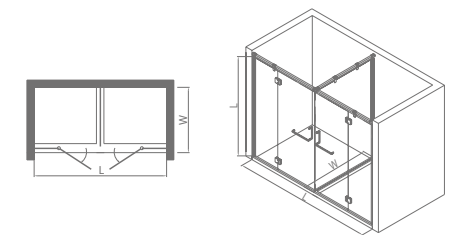

LHT90152

Standard specification: 1100x2200x2000mm
Customized range: L:1900-2500mm、W:800-1300mm、H:1850-2200mm

Product material: S.S.304
Surface treatment: mirror/matte black
Glass thickness: 8/10mm
Optional stone base: 50x60mm