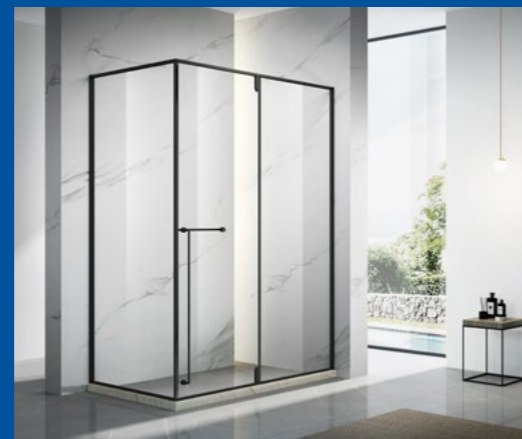

Shower Room Hardware Typical Product Catalogue

Shower Room Hardware Typical Product Catalogue