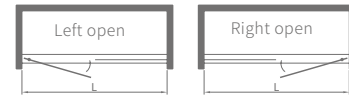

This series can make in open-out or open-in door

Shaft type

Shaft type

RELEASE
POETIC IMAGINATION

LZS04121

Standard specification: 1000x2000mm
 Customized range: L:800-1300mm、H:1850-2200mm

Product material: S.S.304
 Surface treatment: mirror/matte black
 Glass thickness: 8/10mm
 Optional stone base: 50x60mm