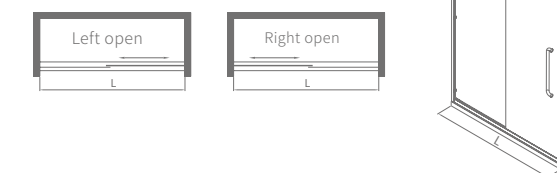

Double shift type

Double shift type

FASHION BLENDING

LSS00321

Standard specification: 1400x2000mm
 Customized range: L:1200-1600mm、H:1850-2200mm

Product material: Alu. alloy
 Surface treatment: gloss silver/ matte silver
 Glass thickness: 8mm
 Optional stone base: 50x80mm