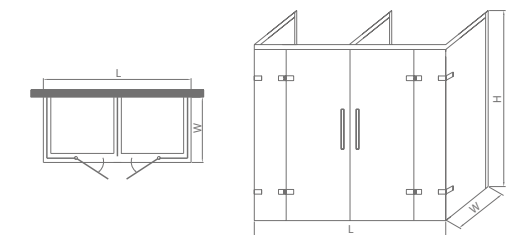

LHE04072

Standard specification: 1100x2200x1100x2000mm
Customized range: L:1900-2500mm、W:800-1300mm、H:1850-2200mm
Product material: S.S.304
Surface treatment: mirror/matte black
Glass thickness: 8/10mm
Optional stone base: 50x60mm