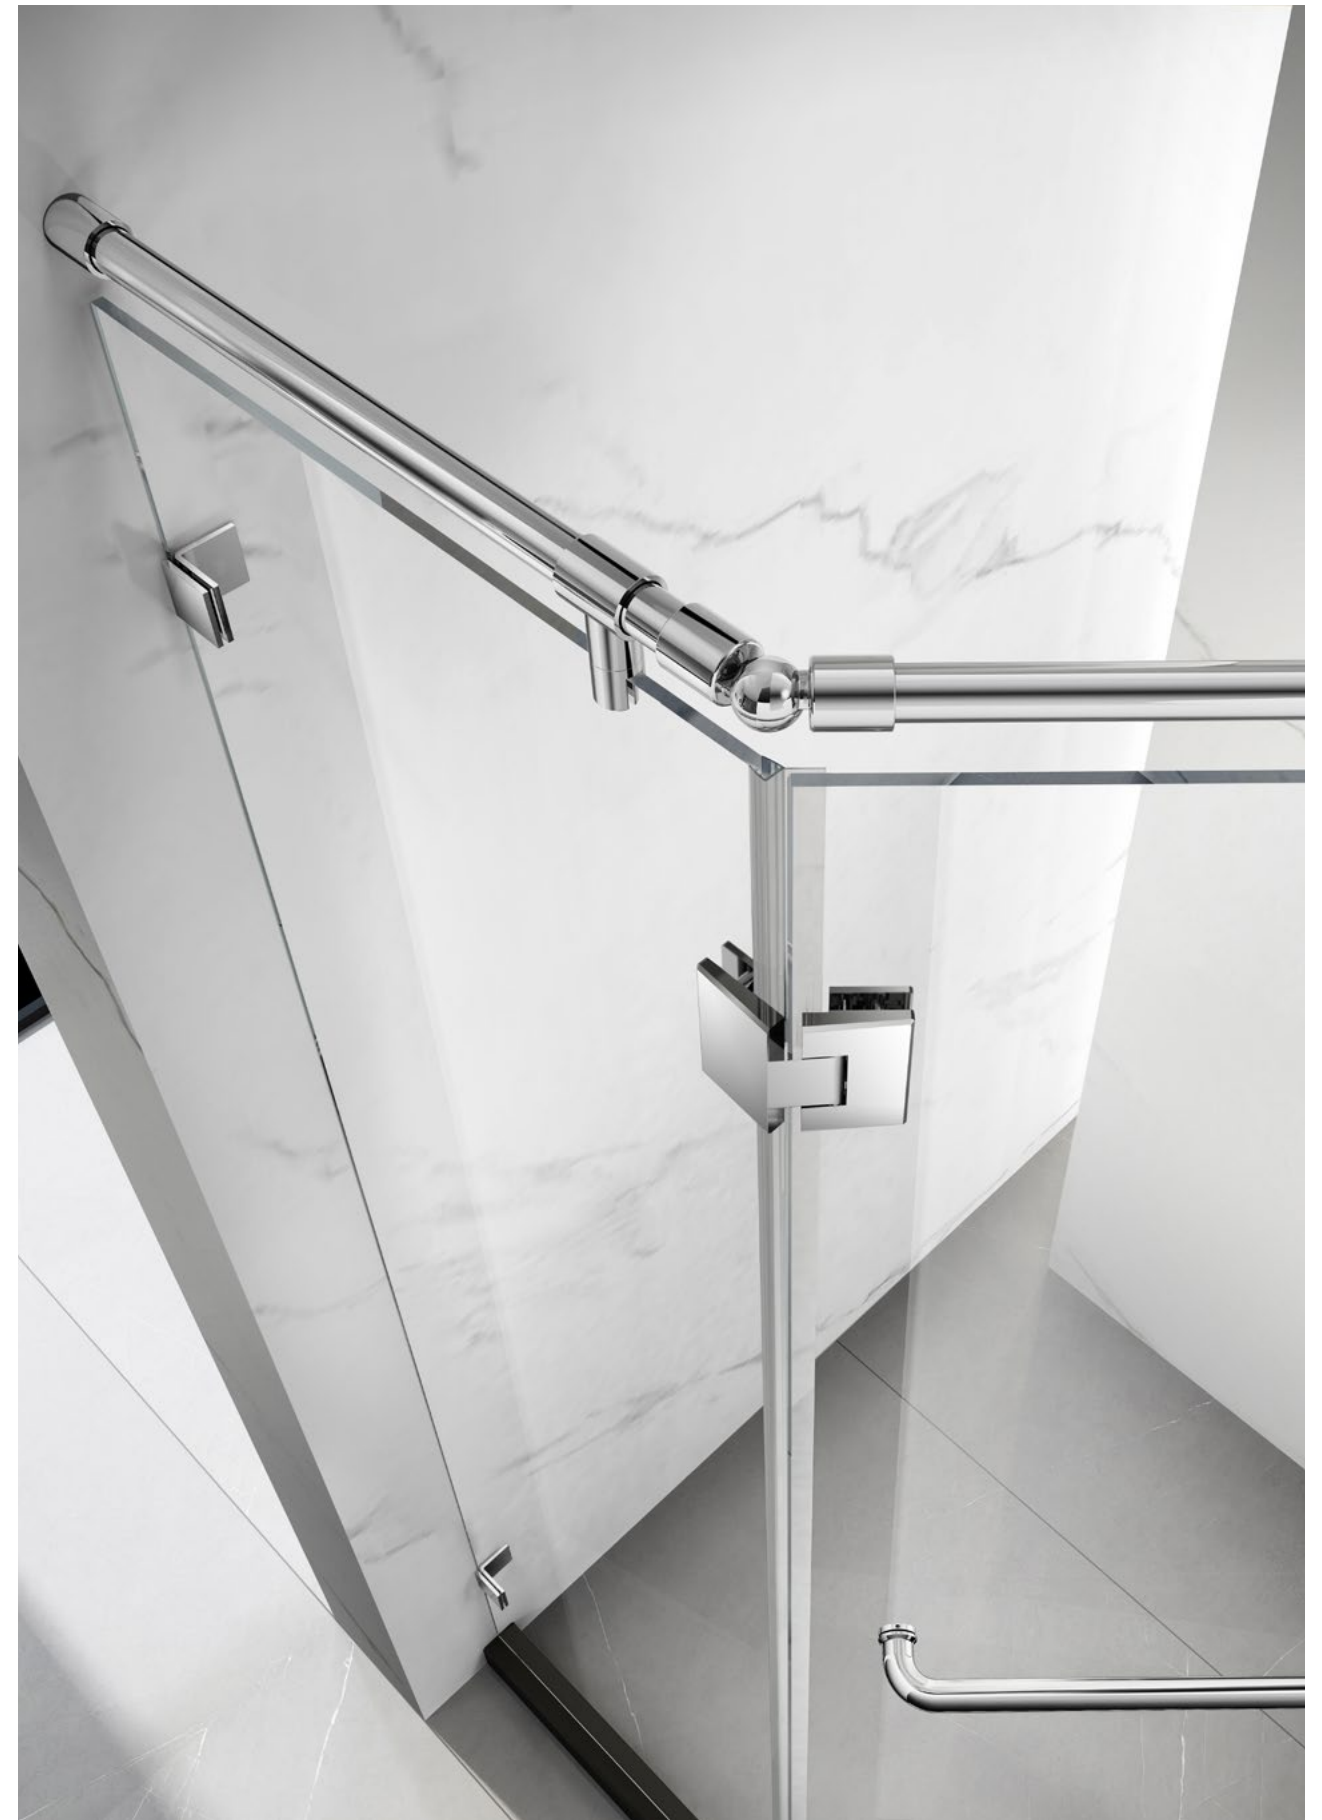

Comfortable experience

Home is a port. On every evening when returning home, feeling comfortable and enjoying life is the most comfortable experience.

This series can make in open-out or open-in door