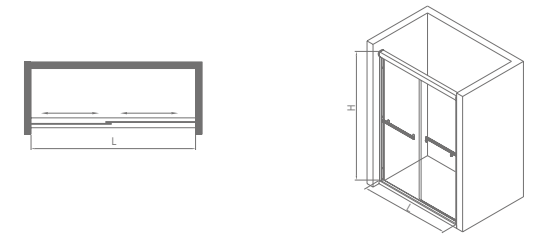

Double shift type

Double shift type

SEEKING
NEW PLACE

Double shift type

Double shift type

LSS00222

Standard specification: 1400x2000mm
 Customized range: L:1200-1600mm、W:1850-2200mm
 Product material: Alu. alloy
 Surface treatment: gloss silver/ matte silver
 Glass thickness: 8mm
 Optional stone base: 50x80mm