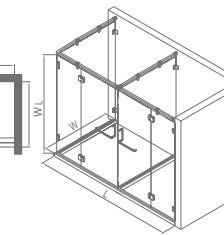

LHF00362

Standard specification: 1100x2200x1100x2000mm
Customized range: L:1900-2500mm、W:800-1300mm、H:1850-2200mm

Product material: S.S.304
Surface treatment: mirror/matte black
Glass thickness: 8/10mm
Optional stone base: 50x60mm