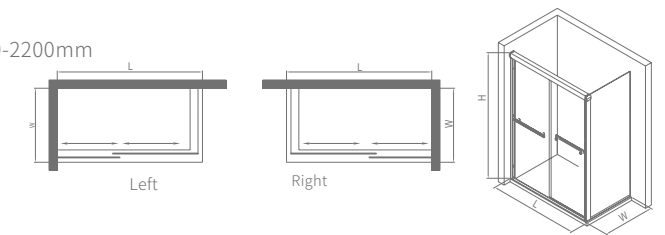

LSL00232

Standard specification: 900x1400x2000mm
Customized range: L:1200-1600mm、W:800-1200mm、H:1850-2200mm
Product material: Alu. alloy
Surface treatment: gloss silver/ matte silver
Glass thickness: 8mm
Optional stone base: 50x80mm