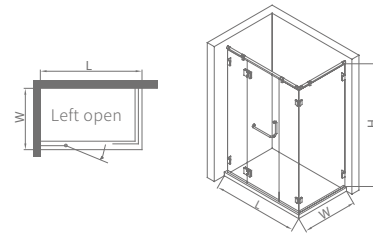

LHL00541

Standard specification: 900x1500x2000mm
Customized range: L: 1200-1600mm, W: 800-1300mm, H: 1850-2200mm

Product material: S.S.304
Surface treatment: mirror/matte black
Glass thickness: 8/10mm
Optional stone base: 50x60mm