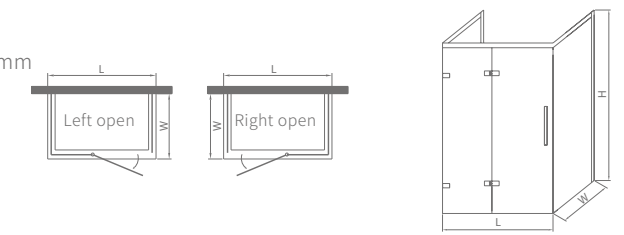

LHU04041

Standard specification: 900x1200x900x2000mm
Customized range: L:1000-1300mm、W:800-1300mm、H:1850-2200mm
Product material: S.S.304
Surface treatment: mirror/matte black
Glass thickness: 8/10mm
Optional stone base: 50x60mm