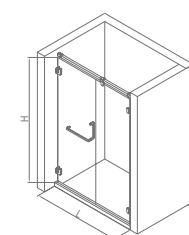

LHS00321

Standard specification: 1000x2000mm
Customized range: L:800-1300mm、H:1850-2200mm

Product material: S.S.304
Surface treatment: mirror/matte black
Glass thickness: 8/10mm
Optional stone base: 50x60mm