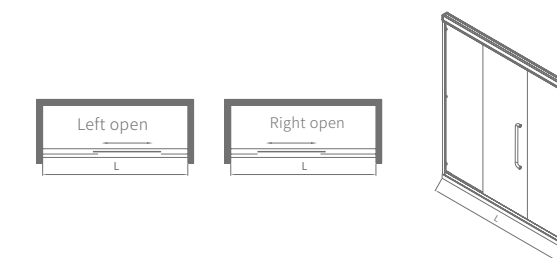

LSS00331

Standard specification: 1500x2000mm
Customized range: L:1400-1800mm、H:1850-2200mm

Product material: Alu. alloy
Surface treatment: gloss silver/ matte silver
Glass thickness: 8mm
Optional stone base: 50x80mm