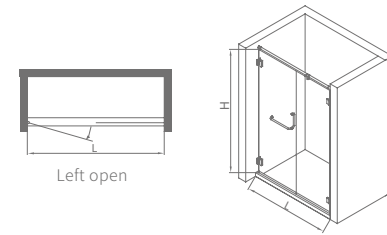

LHS00521

Standard specification: 1000x2000mm
Customized range: L:800-1300mm, H:1850-2200mm

Product material: S.S.304
Surface treatment: mirror/matte black
Glass thickness: 8/10mm
Optional stone base: 50x60mm