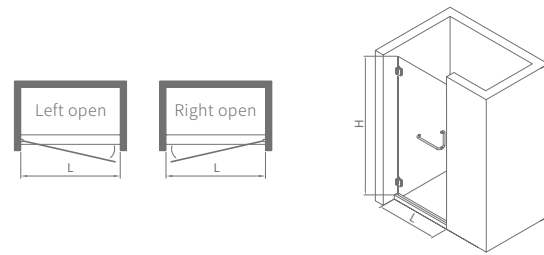

This series can make in open-out or open-in door

Hinge type

Hinge type

DETAILS CREATE EXCELLENCE

BRAND
STYLE

LHS00111

Standard specification: 800x2000mm
 Customized range: L:700-900mm, H:1850-2200mm

Product material: S.S.304
 Surface treatment: mirror/matte black
 Glass thickness: 8/10mm
 Optional stone base: 50x60mm