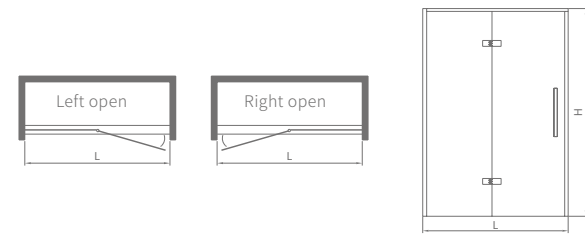

This series can make in open-out or open-in door

ESTHETICS

LHS04021

Standard specification: 1000x2000mm
 Customized range: L:800-1300mm、H:1850-2200mm
 Product material: S.S.304
 Surface treatment: mirror/matte black
 Glass thickness: 8/10mm
 Optional stone base: 50x60mm