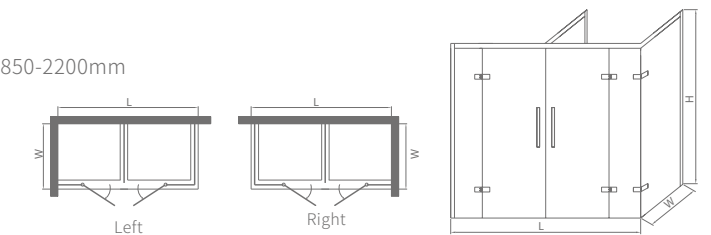

LHF04062

Standard specification: 1100x2200x1100x2000mm
Customized range: L:1900-2500mm、W:900-1500mm、H:1850-2200mm
Product material: S.S.304
Surface treatment: mirror/matte black
Glass thickness: 8/10mm
Optional stone base: 50x60mm