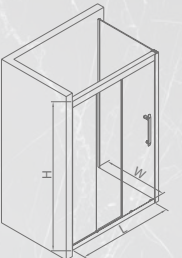

Standard specification: 900x1200x2000mm
Customized range: L: 1100-1500mm, W: 800-1200, H: 1850-2200mm

Product material: S.S.304
Surface treatment: mirror
Glass thickness: 8mm
Optional stone base: 50x80mm