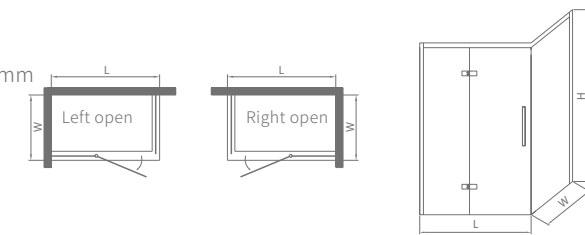

LHL04031

Standard specification: 900x1200x2000mm
Customized range: L:1000-1300mm、W:800-1300mm、H:1850-2200mm
Product material: S.S.304
Surface treatment: mirror/matte black
Glass thickness: 8/10mm
Optional stone base: 50x60mm