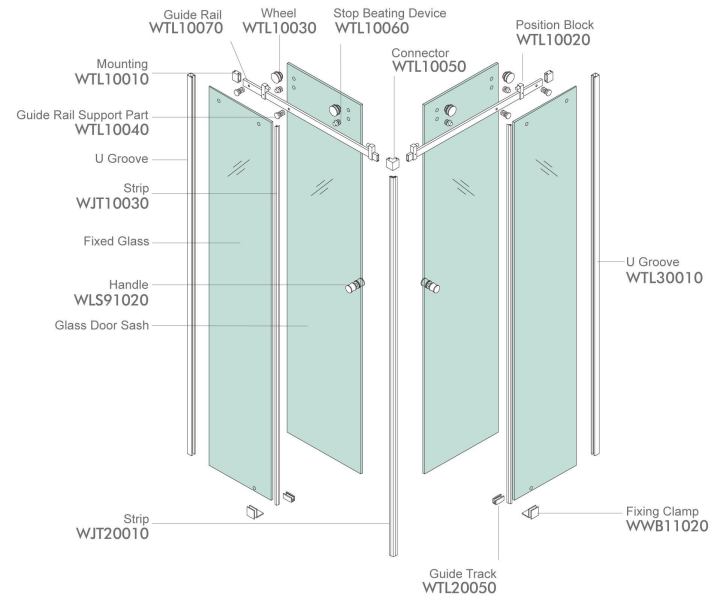

Shower Room Installation Diagram

Accessories list

WTL10010 *2	WTL10040 *4	WTL10030 *4	WTL10060 *4	WTL10020 *1	WTL10050 *4
★ WJT20010 *2	WJT10030 *2	WLS91020 *2	WTL20050 *1	WTL30010 *2	WWB11020 *2

★ : Customized Size Products   ◆ : Optional Accessories   Glass hole size refer YTL5101.