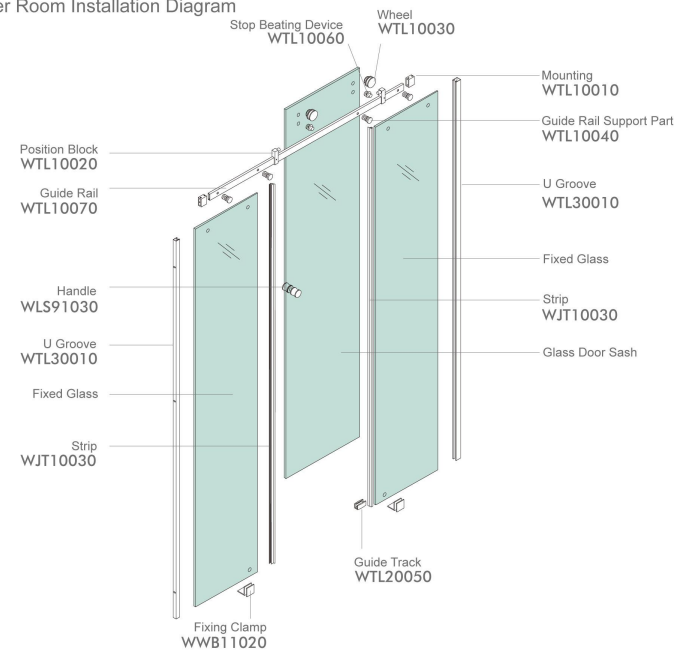

#### Shower Room Installation Diagram

#### Accessories List

WTL20130 *2	WTL20040 *4	WTL20050 *1	WTL20110 *2	★ WTL20170 *1
	WLS91030 *1	WJT1003T *2	WWB11020 *6	

★ : Customized Size Products    ◆ : Optional Accessories

### WTL150C1

Finish: Mirror or Satin  
Glass Thickness: 8-10mm  
Max Door Weight: 50kg

Shower Room System