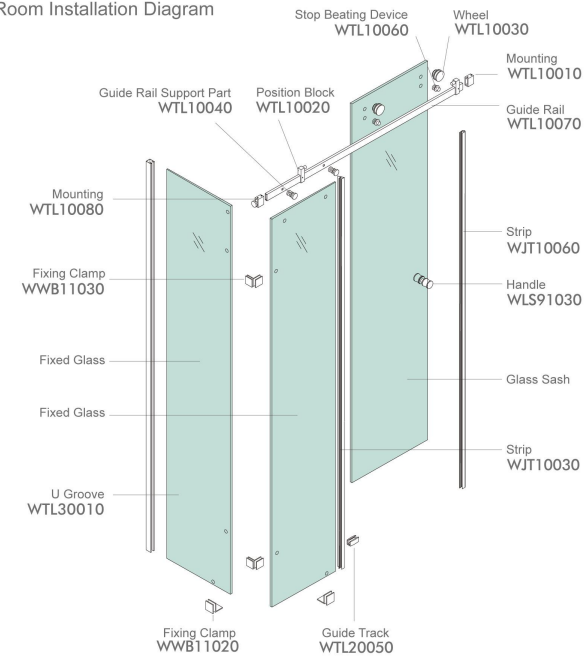

Shower Room Installation Diagram

Accessories list

WTL10010 *1	WTL10020 *2	WTL10030 *2	WTL10040 *2	WTL10060 *2	WTL10080 *1	★WTL10070 *1
WLS91030 *1	WTL20050 *1	WWB11020 *2	WWB11030 *2	▶WJT10030 *1	▶WJT10060 *1	WTL30010 *1

★ : Customized Size Products   ▶ : Optional Accessories