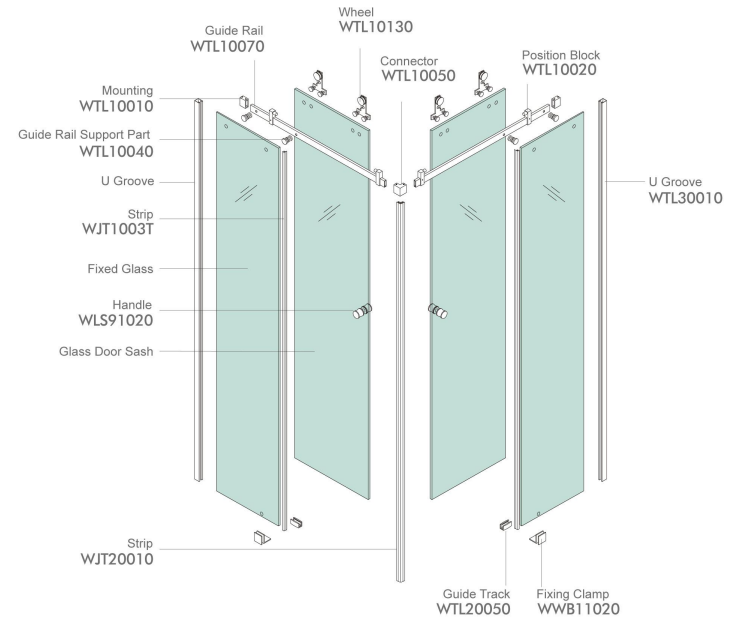

Shower Room Installation Diagram

Accessories list

WTL10010 *2	WTL10040 *4	WTL10130 *4	WTL10040 *4	WTL10050 *1	
★ WJT20010 *2	WJT1003T *2	WLS91020 *2	WTL20050 *1	WWB11020 *2	WTL30010 *2

★ : Customized Size Products   ◆ : Optional Accessories