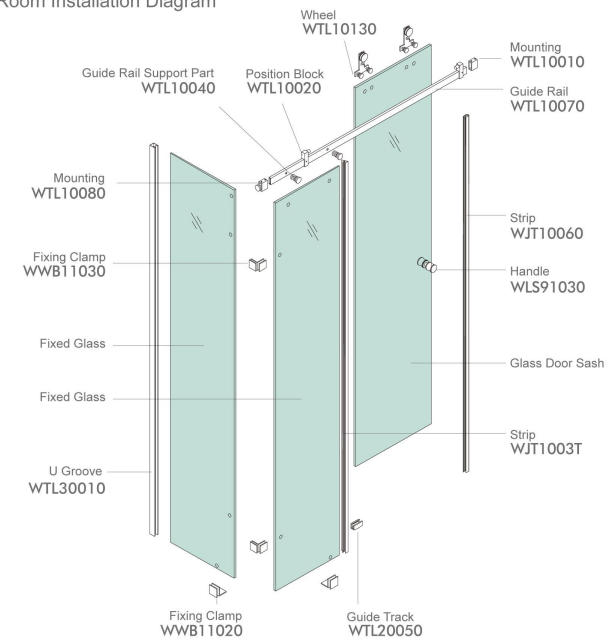

Shower Room Installation Diagram

Accessories list

WTL10130 *2	WTL10010 *1	WTL10080 *1	WTL10040 *2	WTL10020 *2	WLS91030 *1	WTL10070 *1
WTL10130 *2	WTL20050 *1	WWB11020 *2	WWB11030 *2	WJT1003T *1	WJT10060 *1	WTL30010 *1

★ : Customized Size Products   ◆ : Optional Accessories