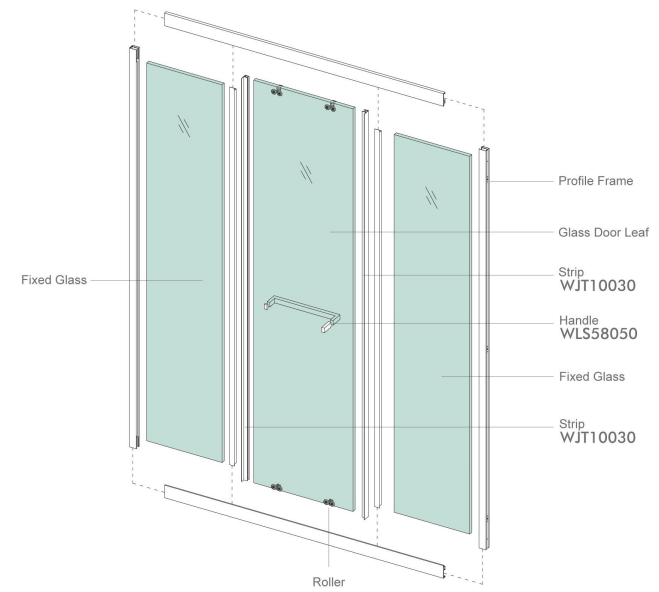

#### Shower Room Installation Diagram

#### Accessories List

WTL10130 *2	WTL10010 *2	WTL10020 *2	WTL10040 *4	★WTL10070 *1
WLS91030 *1	WJT1003T *2	WWB11020 *2	WTL20050 *1	WTL30010 *2

★ : Customized Size Products    ◆ : Optional Accessories

### WTL160C3

Finish: Mirror or Satin  
Glass Thickness: 8mm  
Max Door Weight: 50kg

Shower Room System