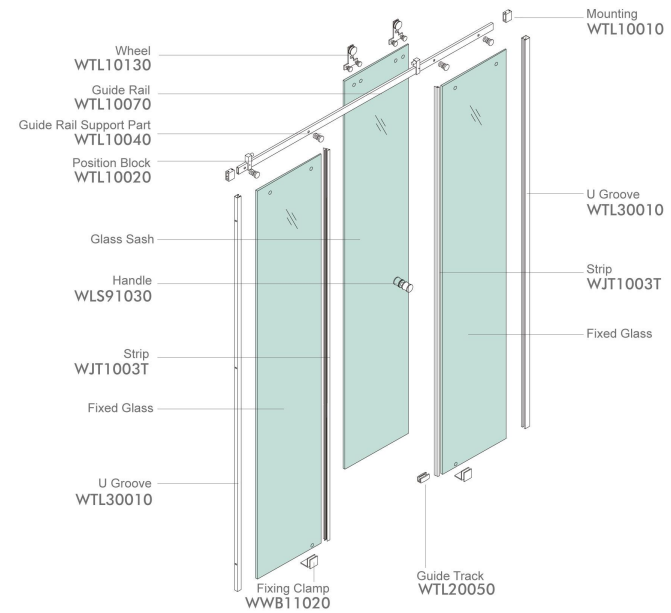

Shower Room Installation Diagram

Accessories List

WTL10130 *2	WTL10010 *2	WTL10020 *2	WTL10040 *4	★WTL10070 *1
WLS91030 *1	WJT1003T *2	WWB11020 *2	WTL20050 *1	WTL30010 *2

★ : Customized Size Products   ◆ : Optional Accessories