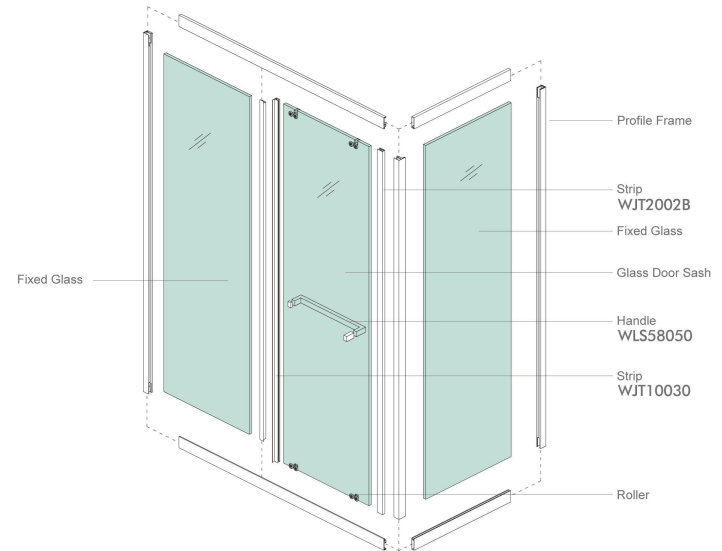

Shower Room Installation Diagram