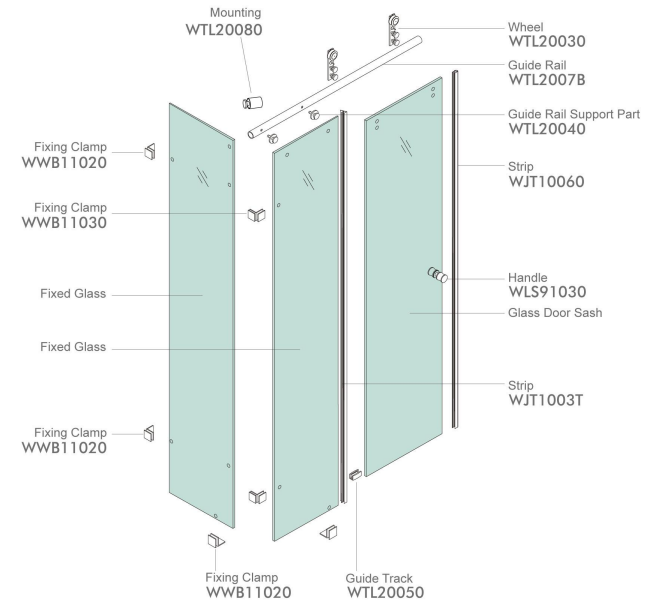

Shower Room Installation Diagram

Accessories list

 WTL20030 *2	 WTL20040 *2	 WTL20050 *1	 WTL20080 *1	 ★WTL2007B *1
 WLS91030 *1	 WWB11020 *4	 WWB11030 *2	 ▶WJT1003T *1	 ▶WJT10060 *1

★ : Customized Size Products   ▶ : Optional Accessories