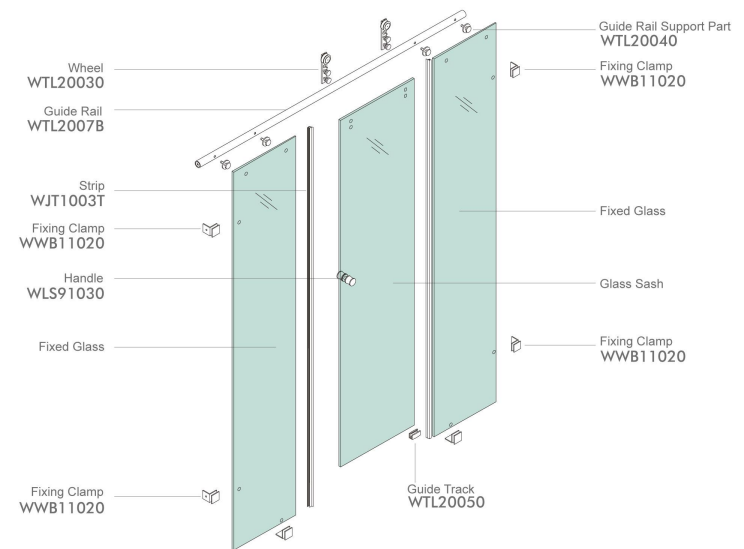

### WTL110C1

Finish: Mirror or Satin  
Glass Thickness: 8-10mm  
Max Door Weight: 50kg

#### Shower Room Installation Diagram

### WTL111C2

Finish: Mirror or Satin  
Glass Thickness: 8-10mm  
Max Door Weight: 50kg

Shower Room System