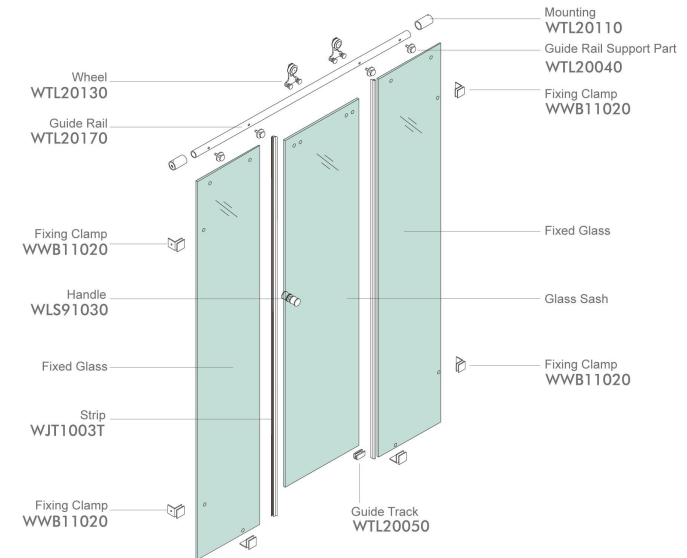

Shower Room Installation Diagram

Accessories List

WTL20130 *2	WTL20040 *4	WTL20050 *1	WTL20110 *2	★ WTL20170 *1
	WLS91030 *1	WJT1003T *2	WWB11020 *6	

★ : Customized Size Products   ◆ : Optional Accessories