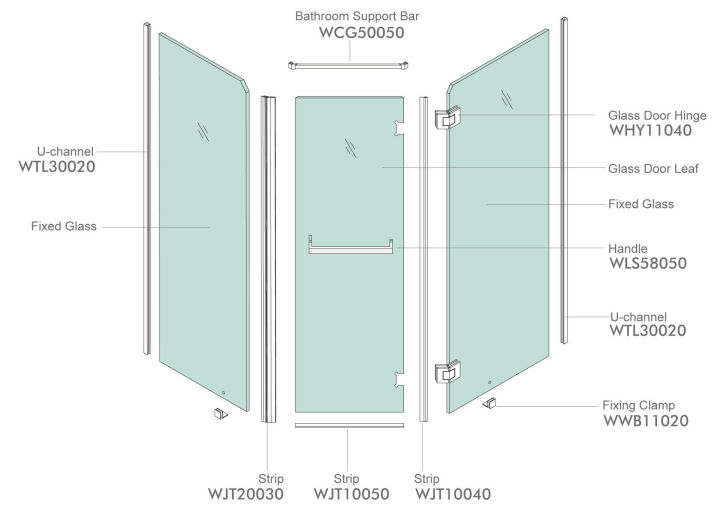

★ : Customized Size Products ♦ : Optional Accessories

WPK320C4

Finish: Mirror or Satin
Glass Thickness: 8-12mm
Max Door Weight: 65kg

Shower Room Installation Diagram

Accessories List

WHY11040 *2	WWB11020 *6	WCG20020 *2	WCG20010 *2	WCG20030 *2
★ WCG20080 *1	WLS1105A *1	WJT20030 *1	WJT10040 *1	WJT10050 *1

★ : Customized Size Products ◆ : Optional Accessories

WPK330C4

Finish: Mirror or Satin
Glass Thickness: 8-12mm
Max Door Weight: 65kg

Shower Room Installation Diagram

Accessories List

 WWB11020 *2	 WHY11040 *2	 WLS58050 *1	 ★WCG50050 *1
 ♦WJT20030 *1	 ♦WJT10040 *1	 ♦WJT10050 *1	 WTL30020 *2

★ : Customized Size Products ♦ : Optional Accessories

WPK340C4

Finish: Mirror or Satin
Glass Thickness: 8-12mm
Max Door Weight: 65kg

Shower Room System

Accessories List

 WWB11020 *2	 WHY11040 *2	 WLS58050 *1	 ★ YPK54010-01 *1
 ♦ WTL30020 *1	 ♦ WJT10040 *1	 ♦ WJT10050 *1	 WTL30020 *2

★ : Customized Size Products ♦ : Optional Accessories

WPK350C4

Finish: Mirror or Satin
Glass Thickness: 8-10mm
Max Door Weight: 45kg

Shower Room System

Shower Room Installation Diagram

Accessories List

 WYP11040 *1	 WLS58050 *1	
 WJT20030 *1	 WJT10040 *1	 WTL30020 *2