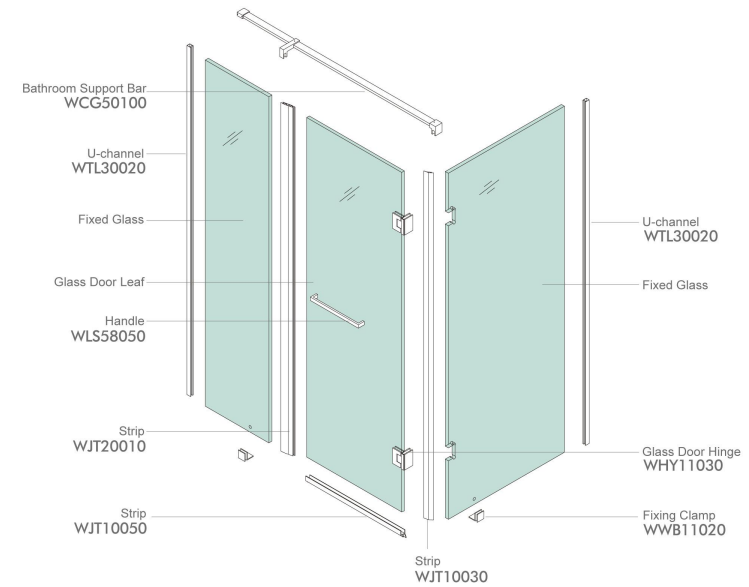

WPK230C3

Finish: Mirror or Satin
Glass Thickness: 8-12mm
Max Door Weight: 65kg

Shower Room System

Shower Room Installation Diagram

Accessories List

 WWB11020 *2	 WHY11030 *2	 ★ WCG50100 *1	 WTL30020 *2
 WLS58050 *1	 ♦ WJT10050 *1	 ♦ WJT10030 *1	 ♦ WJT20010 *1

★ : Customized Size Products ♦ : Optional Accessories

WPK240C3

Finish: Mirror or Satin
Glass Thickness: 8-12mm
Max Door Weight: 65kg

Shower Room Installation Diagram

Accessories List

WHY11030 *2	WWB11020 *2	★ WCG50120 *2	WTL10150 *1	WTL30020 *2
WLS58050 *1	▶ WJT10050 *1	▶ WJT10030 *1	▶ WJT20010 *1	

★ : Customized Size Products ▶ : Optional Accessories

WPK250C3

Finish: Mirror or Satin
Glass Thickness: 8-10mm
Max Door Weight: 45kg

Shower Room Installation Diagram

Accessories List

 WLS58050 *1	 ★ WYP1101B *1	 WTL30020 *2
 ◆ WJT10030 *1	 ◆ WJT20010 *1	

★ : Customized Size Products ◆ : Optional Accessories

WPK210C5

Finish: Mirror or Satin
Glass Thickness: 8-12mm
Max Door Weight: 65kg

Shower Room System

Shower Room Installation Diagram

Accessories List

 WHY11050 *2	 WWB11020 *6	 ★ WCG10110 *1	
 WLS1105A *1	 ♦ WJT10050 *1	 ♦ WJT20010 *1	 ♦ WJT10020 *1