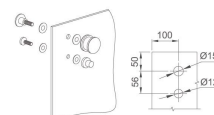

★ : Customized Size Products ◆ : Optional Accessories

WTL150B1

Finish: Mirror or Satin
Glass Thickness: 8-10mm
Max Door Weight: 50kg

Shower Room System

Shower Room Installation Diagram

Guide Rail Installation Diagram

Hanging wheel Installation Diagram

Accessories List

WTL10010 *2	WTL10020 *2	WTL10030 *2	WTL10040 *2	WTL10060 *2	★ WTL10070 *1
WLS58050 *1	WTL20050 *1	WWB11020 *1	♦ WJT10030 *1	WTL30010 *1	♦ WJT10060 *1

★ : Customized Size Products ♦ : Optional Accessories