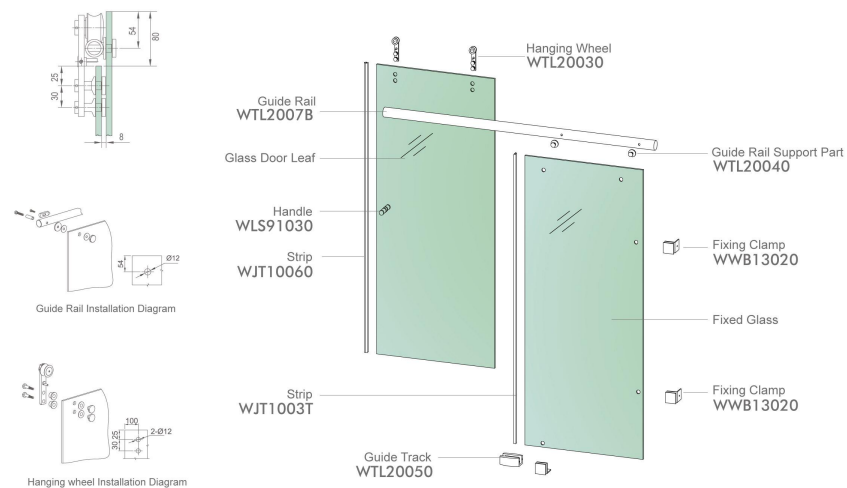

★ : Customized Size Products ♦ : Optional Accessories

WPK350C4

Finish: Mirror or Satin
Glass Thickness: 8-10mm
Max Door Weight: 45kg

Shower Room System

Shower Room Installation Diagram

Accessories List

 WYP11040 *1	 WLS58050 *1	
 WJT20030 *1	 WJT10040 *1	 WTL30020 *2

★ : Customized Size Products ◆ : Optional Accessories

WTL110B2

Finish: Mirror or Satin
Glass Thickness: 8-10mm
Max Door Weight: 50kg

Shower Room System

Shower Room Installation Diagram

Accessories List

 WTL20030 *2	 WTL20040 *2	 WTL20050 *1	 ★ WTL2007B *1
 WLS91030 *1	 WWB13020 *3	 ♦ WJT1003T *1	 ♦ WJT10060 *1

★ : Customized Size Products ♦ : Optional Accessories

WTL11B2

Finish: Mirror or Satin
Glass thickness: 8-10mm
Max Door Weight: 50kg

Shower Room Installation Diagram

Accessories List

WTL20130 *2	WTL20050 *1	WTL20110 *1	WTL20170 *1	
WTL20130 *2	WLS91030 *1	WWB11020 *3	WJT1003T *1	WJT10060 *1

★ : Customized Size Products ◆ : Optional Accessories

WTL150B1

Finish: Mirror or Satin
Glass Thickness: 8-10mm
Max Door Weight: 50kg

Shower Room System

Shower Room Installation Diagram

Guide Rail Installation Diagram