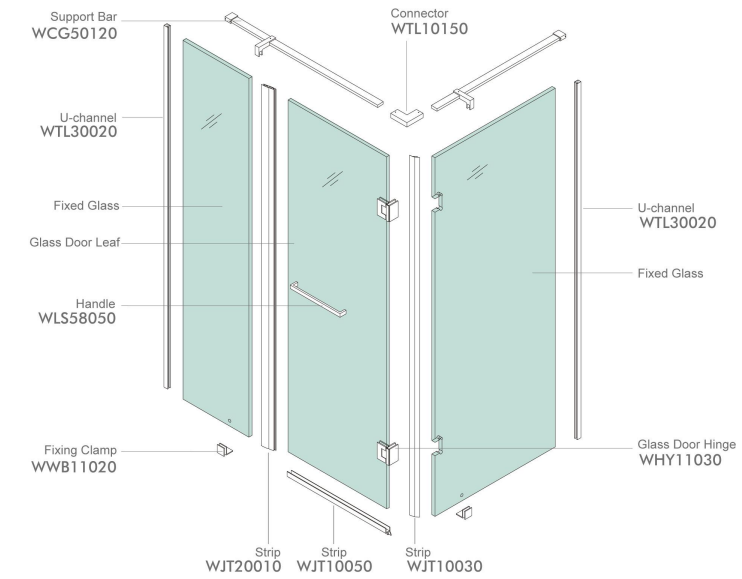

WPK230C3

Finish: Mirror or Satin
Glass Thickness: 8-12mm
Max Door Weight: 65kg

Shower Room System

Shower Room Installation Diagram

Accessories List

 WWB11020 *2	 WHY11030 *2	 ★ WCG50100 *1	 WTL30020 *2
 WLS58050 *1	 ♦ WJT10050 *1	 ♦ WJT10030 *1	 ♦ WJT20010 *1

★ : Customized Size Products ♦ : Optional Accessories

WPK240C3

Finish: Mirror or Satin
Glass Thickness: 8-12mm
Max Door Weight: 65kg

Shower Room Installation Diagram

Accessories List

WHY11030 *2	WWB11020 *2	★ WCG50120 *2	WTL10150 *1	WTL30020 *2
WLS58050 *1	▶ WJT10050 *1	▶ WJT10030 *1	▶ WJT20010 *1	

★ : Customized Size Products ▶ : Optional Accessories

WPK250C3

Finish: Mirror or Satin
Glass Thickness: 8-10mm
Max Door Weight: 45kg

Shower Room Installation Diagram

Accessories List

 WLS58050 *1	 ★ WYP1101B *1	 WTL30020 *2
 ◆ WJT10030 *1	 ◆ WJT20010 *1	

★ : Customized Size Products ◆ : Optional Accessories

WPK210C5

Finish: Mirror or Satin
Glass Thickness: 8-12mm
Max Door Weight: 65kg

Shower Room System

Shower Room Installation Diagram

Accessories List

 WHY11050 *2	 WWB11020 *6	 ★ WCG10110 *1	
 WLS1105A *1	 ♦ WJT10050 *1	 ♦ WJT20010 *1	 ♦ WJT10020 *1