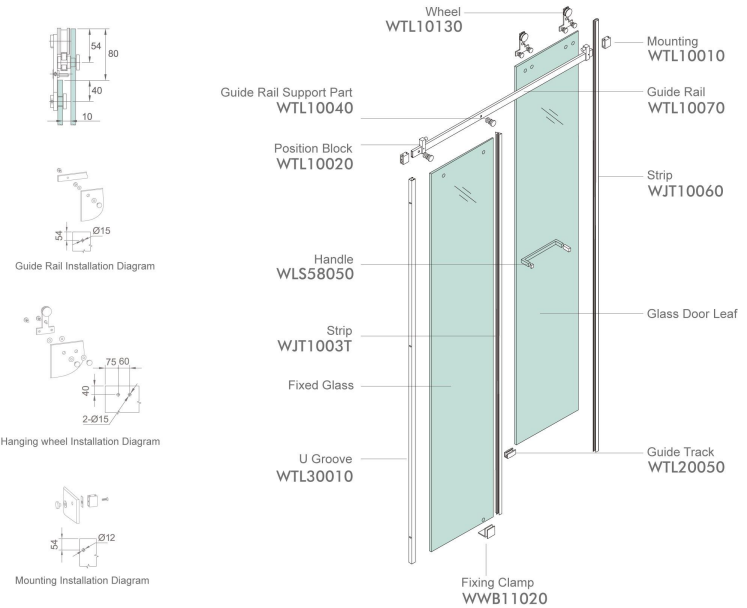

★ : Customized Size Products ◆ : Optional Accessories

WTL150B1

Finish: Mirror or Satin
Glass Thickness: 8-10mm
Max Door Weight: 50kg

Shower Room System

Shower Room Installation Diagram

Guide Rail Installation Diagram

Hanging wheel Installation Diagram

Accessories List

WTL10010 *2	WTL10020 *2	WTL10030 *2	WTL10040 *2	WTL10060 *2	★ WTL10070 *1
WLS58050 *1	WTL20050 *1	WWB11020 *1	♦ WJT10030 *1	WTL30010 *1	♦ WJT10060 *1

★ : Customized Size Products ♦ : Optional Accessories

WTL151B2

Finish: Mirror or Satin
Glass Thickness: 8-10mm
Max Door Weight: 50kg

Shower Room System

Shower Room Installation Diagram

Accessories List

WTL10130 *2	WTL10020 *1	WTL20050 *1	WTL10040 *2	WTL10010 *2	WTL10070 *1
WLS58050 *1	WWB11020 *1	WTL30010 *1	WJT1003T *1	WJT10060 *1	WTL20050 *1

★ : Customized Size Products ◆ : Optional Accessories

Shower Room System

WTL160B3

Finish: Mirror or Satin
Glass Thickness: 8mm
Max Door Weight: 50kg

Shower Room Installation Diagram

Accessories List

★ : Customized Size Products ◆ : Optional Accessories