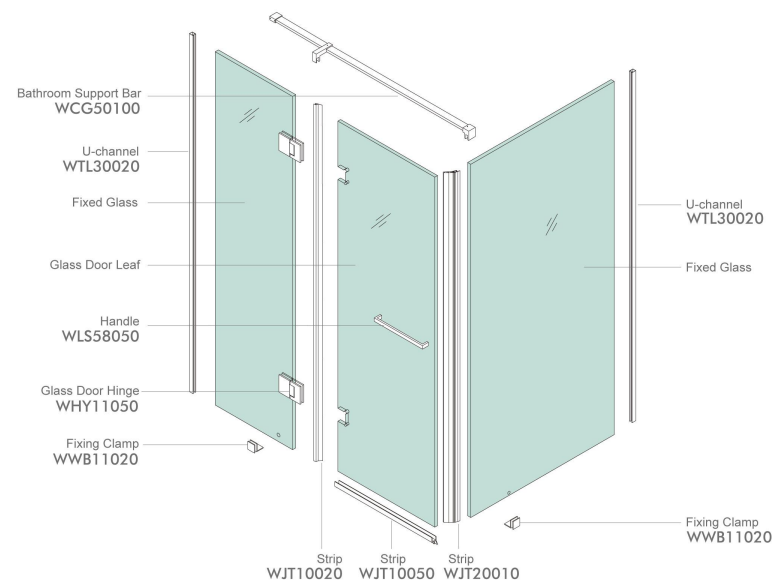

★ : Customized Size Products ♦ : Optional Accessories

WPK220C5

Finish: Mirror or Satin
Glass Thickness: 8-12mm
Max Door Weight: 65kg

Shower Room System

Shower Room Installation Diagram

Accessories List

WHY11050 *2	WWB11020 *6	WCG20080 *2	WCG20010 *3	WCG20030 *1
★ WCG20080 *2	WLS1105A *1	▶ WJT20010 *1	▶ WJT10020 *1	▶ WJT10050 *1

★ : Customized Size Products ▶ : Optional Accessories

WPK230C5

Finish: Mirror or Satin
Glass Thickness: 8-12mm
Max Door Weight: 65kg

Shower Room Installation Diagram

Accessories List

WHY11050 *2	WWB11020 *2	★WCG50100 *1	WTL30020 *2
WLS58050 *1	♦WJT10050 *1	♦WJT20010 *1	♦WJT10020 *1

★ : Customized Size Products ♦ : Optional Accessories

WPK240C5

Finish: Mirror or Satin
Glass Thickness: 8-12mm
Max Door Weight: 65kg

Shower Room System

Shower Room Installation Diagram

Accessories List

WHY11050 *2	WWB11020 *2	★ WCG50120 *2	WTL10150 *1	
WLS58050 *1	▶ WJT10050 *1	▶ WJT20010 *1	▶ WJT10020 *1	WTL30020 *2

★ : Customized Size Products ▶ : Optional Accessories

WPK250C5

Finish: Mirror or Satin
Glass Thickness: 8-12mm
Max Door Weight: 65kg

Shower Room System

Shower Room Installation Diagram

Accessories List

 WLS58050 *1	 ★ WYP11010 *1	 WTL30020 *2
 ◆ WJT20010 *1	 ◆ WJT10020 *1	