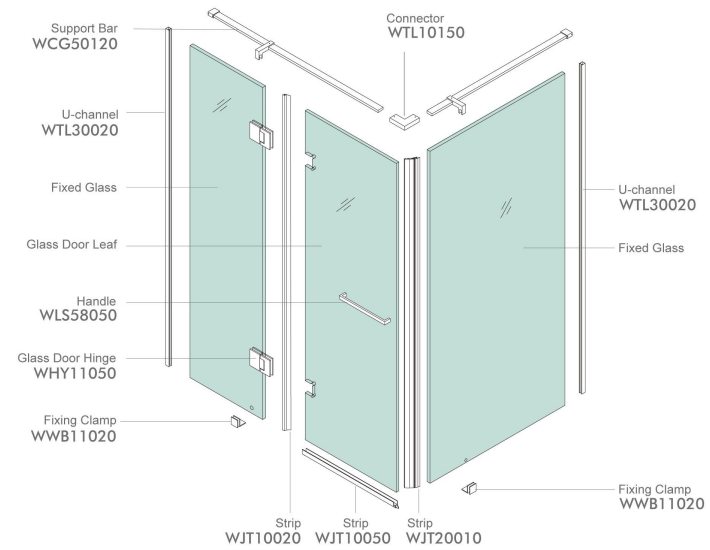

★ : Customized Size Products ♦ : Optional Accessories

WPK220C5

Finish: Mirror or Satin
Glass Thickness: 8-12mm
Max Door Weight: 65kg

Shower Room System

Shower Room Installation Diagram

Accessories List

WHY11050 *2	WWB11020 *6	WCG20080 *2	WCG20010 *3	WCG20030 *1
★ WCG20080 *2	WLS1105A *1	▶ WJT20010 *1	▶ WJT10020 *1	▶ WJT10050 *1

★ : Customized Size Products ▶ : Optional Accessories

WPK230C5

Finish: Mirror or Satin
Glass Thickness: 8-12mm
Max Door Weight: 65kg

Shower Room Installation Diagram

Accessories List

WHY11050 *2	WWB11020 *2	★WCG50100 *1	WTL30020 *2
WLS58050 *1	♦WJT10050 *1	♦WJT20010 *1	♦WJT10020 *1

★ : Customized Size Products ♦ : Optional Accessories

WPK240C5

Finish: Mirror or Satin
Glass Thickness: 8-12mm
Max Door Weight: 65kg

Shower Room System

Shower Room Installation Diagram

Accessories List

WHY11050 *2	WWB11020 *2	★ WCG50120 *2	WTL10150 *1	
WLS58050 *1	▶ WJT10050 *1	▶ WJT20010 *1	▶ WJT10020 *1	WTL30020 *2

★ : Customized Size Products ▶ : Optional Accessories

WPK250C5

Finish: Mirror or Satin
Glass Thickness: 8-12mm
Max Door Weight: 65kg

Shower Room System

Shower Room Installation Diagram

Accessories List

 WLS58050 *1	 ★ WYP11010 *1	 WTL30020 *2
 ◆ WJT20010 *1	 ◆ WJT10020 *1	