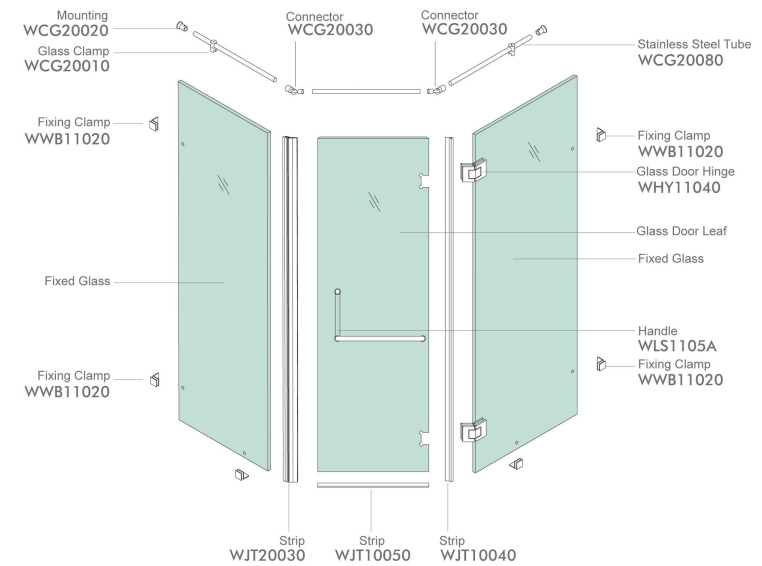

★ : Customized Size Products ▶ : Optional Accessories

WPK250C5

Finish: Mirror or Satin
Glass Thickness: 8-12mm
Max Door Weight: 65kg

Shower Room System

Shower Room Installation Diagram

Accessories List

 WLS58050 *1	 ★ WYP11010 *1	 WTL30020 *2
 ◆ WJT20010 *1	 ◆ WJT10020 *1	

★ : Customized Size Products ◆ : Optional Accessories

WPK310C4

Finish: Mirror or Satin
Glass Thickness: 8-12mm
Max Door Weight: 65kg

Shower Room System

Shower Room Installation Diagram

Accessories List

WHY11040 *2	WWB11020 *6	WLS1105A *1	★WCG10090 *2
♦WJT10040 *1	♦WJT10050 *1	♦WJT20030 *1	

★ : Customized Size Products ♦ : Optional Accessories

WPK320C4

Finish: Mirror or Satin
Glass Thickness: 8-12mm
Max Door Weight: 65kg

Shower Room Installation Diagram

Accessories List

WHY11040 *2	WWB11020 *6	WCG20020 *2	WCG20010 *2	WCG20030 *2
★ WCG20080 *1	WLS1105A *1	WJT20030 *1	WJT10040 *1	WJT10050 *1

★ : Customized Size Products ◆ : Optional Accessories

WPK330C4

Finish: Mirror or Satin
Glass Thickness: 8-12mm
Max Door Weight: 65kg

Shower Room Installation Diagram

Accessories List

 WWB11020 *2	 WHY11040 *2	 WLS58050 *1	 ★WCG50050 *1
 ♦WJT20030 *1	 ♦WJT10040 *1	 ♦WJT10050 *1	 WTL30020 *2