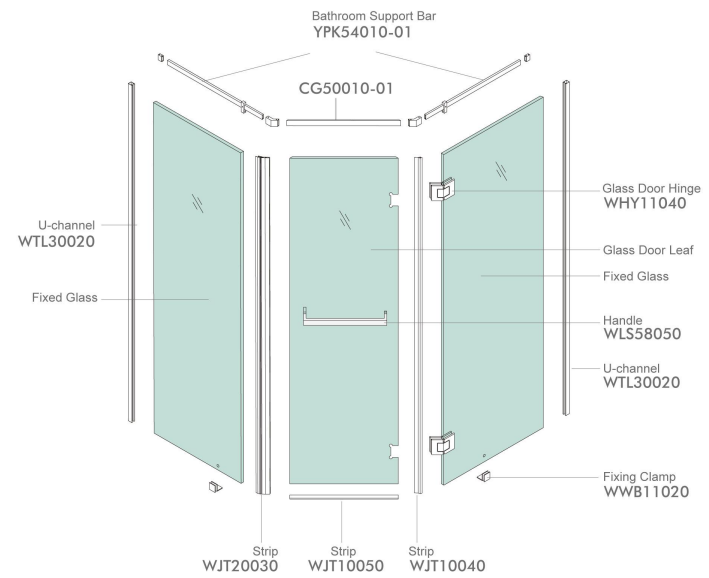

WPK230C3

Finish: Mirror or Satin
Glass Thickness: 8-12mm
Max Door Weight: 65kg

Shower Room System

Shower Room Installation Diagram

Accessories List

 WWB11020 *2	 WHY11030 *2	 ★ WCG50100 *1	 WTL30020 *2
 WLS58050 *1	 ♦ WJT10050 *1	 ♦ WJT10030 *1	 ♦ WJT20010 *1

★ : Customized Size Products ◆ : Optional Accessories

WPK330C4

Finish: Mirror or Satin
Glass Thickness: 8-12mm
Max Door Weight: 65kg

Shower Room Installation Diagram

Accessories List

 WWB11020 *2	 WHY11040 *2	 WLS58050 *1	 ★WCG50050 *1
 ♦WJT20030 *1	 ♦WJT10040 *1	 ♦WJT10050 *1	 WTL30020 *2

★ : Customized Size Products ♦ : Optional Accessories

WPK340C4

Finish: Mirror or Satin
Glass Thickness: 8-12mm
Max Door Weight: 65kg

Shower Room System

Accessories List

 WWB11020 *2	 WHY11040 *2	 WLS58050 *1	 ★ YPK54010-01 *1
 ♦ WTL30020 *1	 ♦ WJT10040 *1	 ♦ WJT10050 *1	 WTL30020 *2

★ : Customized Size Products ♦ : Optional Accessories

WPK350C4

Finish: Mirror or Satin
Glass Thickness: 8-10mm
Max Door Weight: 45kg

Shower Room System

Shower Room Installation Diagram

Accessories List

 WYP11040 *1	 WLS58050 *1	
 WJT20030 *1	 WJT10040 *1	 WTL30020 *2