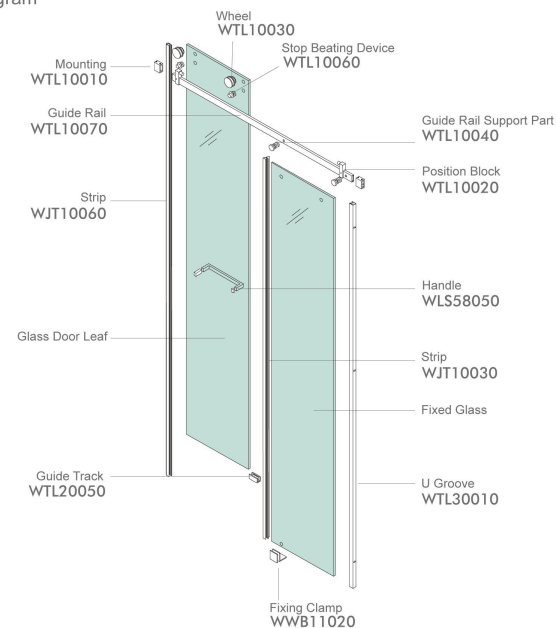

Shower Room Installation Diagram

Accessories List

WTL10010 *2	WTL10020 *2	WTL10030 *2	WTL10040 *2	WTL10060 *2	★ WTL10070 *1
WLS58050 *1	WTL20050 *1	WWB11020 *1	♦ WJT10030 *1	WTL30010 *1	♦ WJT10060 *1

★ : Customized Size Products   ♦ : Optional Accessories