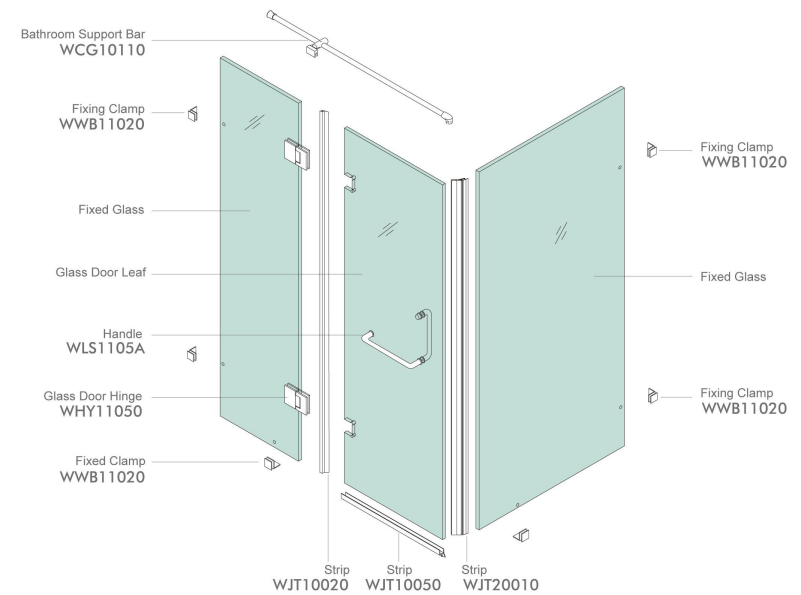

★ : Customized Size Products ▶ : Optional Accessories

WPK250C3

Finish: Mirror or Satin
Glass Thickness: 8-10mm
Max Door Weight: 45kg

Shower Room Installation Diagram

Accessories List

 WLS58050 *1	 ★ WYP1101B *1	 WTL30020 *2
 ◆ WJT10030 *1	 ◆ WJT20010 *1	

★ : Customized Size Products ◆ : Optional Accessories

WPK210C5

Finish: Mirror or Satin
Glass Thickness: 8-12mm
Max Door Weight: 65kg

Shower Room System

Shower Room Installation Diagram

Accessories List

 WHY11050 *2	 WWB11020 *6	 ★ WCG10110 *1	
 WLS1105A *1	 ♦ WJT10050 *1	 ♦ WJT20010 *1	 ♦ WJT10020 *1

★ : Customized Size Products ♦ : Optional Accessories

WPK211C5

Finish: Mirror or Satin
Glass Thickness: 8-12mm
Max Door Weight: 65kg

Shower Room System

Shower Room Installation Diagram

Accessories List

 WHY11050 *2	 WWB11020 *6	 ★ WCG10090 *2	
 WLS1105A *1	 ♦ WJT10050 *1	 ♦ WJT20010 *1	 ♦ WJT10020 *1

★ : Customized Size Products ♦ : Optional Accessories

WPK220C5

Finish: Mirror or Satin
Glass Thickness: 8-12mm
Max Door Weight: 65kg

Shower Room System

Shower Room Installation Diagram

Accessories List

WHY11050 *2	WWB11020 *6	WCG20080 *2	WCG20010 *3	WCG20030 *1
★ WCG20080 *2	WLS1105A *1	▶ WJT20010 *1	▶ WJT10020 *1	▶ WJT10050 *1