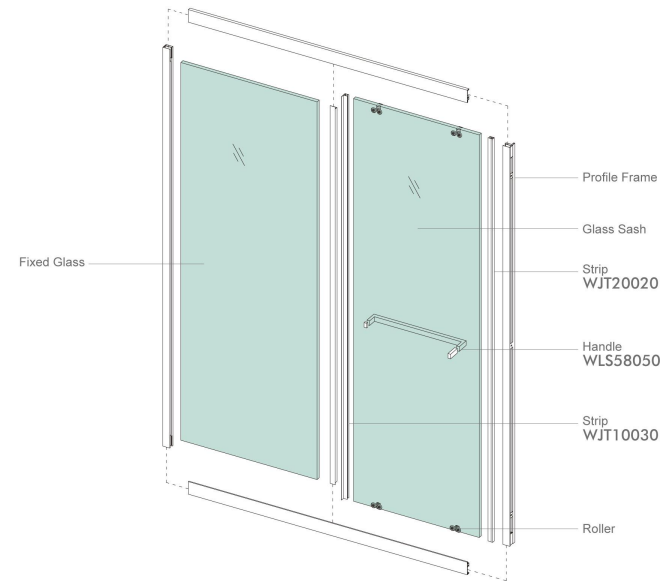

WTL151B2

Finish: Mirror or Satin
Glass Thickness: 8-10mm
Max Door Weight: 50kg

Shower Room System

Shower Room Installation Diagram

Accessories List

WTL10130 *2	WTL10020 *1	WTL20050 *1	WTL10040 *2	WTL10010 *2	WTL10070 *1
WLS58050 *1	WWB11020 *1	WTL30010 *1	WJT1003T *1	WJT10060 *1	WTL20050 *1

★ : Customized Size Products ◆ : Optional Accessories

Shower Room System

WTL160B3

Finish: Mirror or Satin
Glass Thickness: 8mm
Max Door Weight: 50kg

Shower Room Installation Diagram

Accessories List

★ : Customized Size Products ◆ : Optional Accessories

WTL161B3

Finish: Mirror or Satin
Glass Thickness: 8mm
Max Door Weight: 50kg

Shower Room System

Shower Room Installation Diagram

Accessories List