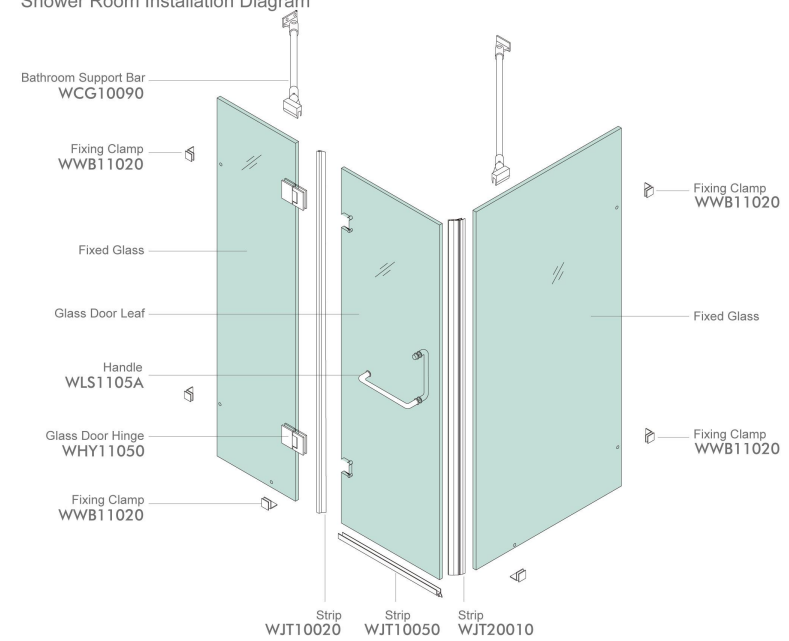

★ : Customized Size Products ▶ : Optional Accessories

WPK250C3

Finish: Mirror or Satin
Glass Thickness: 8-10mm
Max Door Weight: 45kg

Shower Room Installation Diagram

Accessories List

 WLS58050 *1	 ★ WYP1101B *1	 WTL30020 *2
 ◆ WJT10030 *1	 ◆ WJT20010 *1	

★ : Customized Size Products ◆ : Optional Accessories

WPK210C5

Finish: Mirror or Satin
Glass Thickness: 8-12mm
Max Door Weight: 65kg

Shower Room System

Shower Room Installation Diagram

Accessories List

 WHY11050 *2	 WWB11020 *6	 ★ WCG10110 *1	
 WLS1105A *1	 ♦ WJT10050 *1	 ♦ WJT20010 *1	 ♦ WJT10020 *1

★ : Customized Size Products ♦ : Optional Accessories

WPK211C5

Finish: Mirror or Satin
Glass Thickness: 8-12mm
Max Door Weight: 65kg

Shower Room System

Shower Room Installation Diagram

Accessories List

 WHY11050 *2	 WWB11020 *6	 ★ WCG10090 *2	
 WLS1105A *1	 ♦ WJT10050 *1	 ♦ WJT20010 *1	 ♦ WJT10020 *1

★ : Customized Size Products ♦ : Optional Accessories

WPK220C5

Finish: Mirror or Satin
Glass Thickness: 8-12mm
Max Door Weight: 65kg

Shower Room System

Shower Room Installation Diagram

Accessories List

WHY11050 *2	WWB11020 *6	WCG20080 *2	WCG20010 *3	WCG20030 *1
★ WCG20080 *2	WLS1105A *1	▶ WJT20010 *1	▶ WJT10020 *1	▶ WJT10050 *1