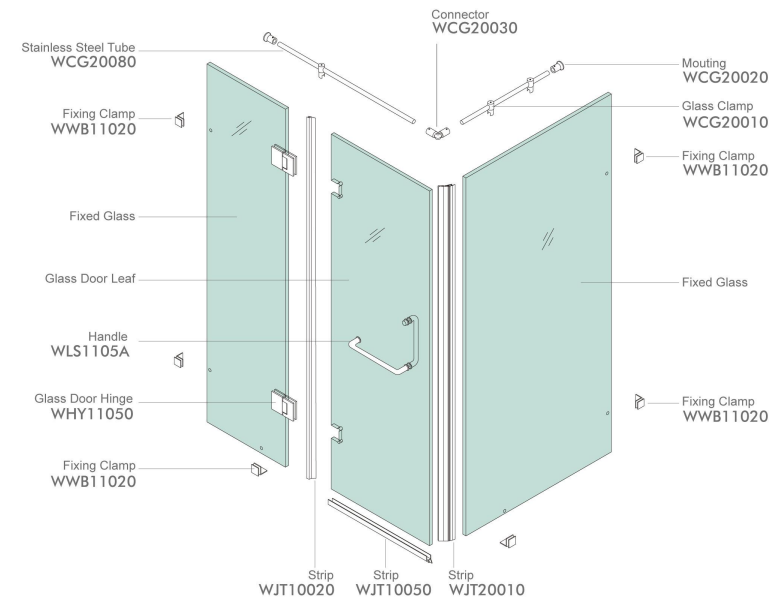

★ : Customized Size Products ◆ : Optional Accessories

WPK210C5

Finish: Mirror or Satin
Glass Thickness: 8-12mm
Max Door Weight: 65kg

Shower Room System

Shower Room Installation Diagram

Accessories List

 WHY11050 *2	 WWB11020 *6	 ★ WCG10110 *1	
 WLS1105A *1	 ♦ WJT10050 *1	 ♦ WJT20010 *1	 ♦ WJT10020 *1

★ : Customized Size Products ♦ : Optional Accessories

WPK211C5

Finish: Mirror or Satin
Glass Thickness: 8-12mm
Max Door Weight: 65kg

Shower Room System

Shower Room Installation Diagram

Accessories List

 WHY11050 *2	 WWB11020 *6	 ★ WCG10090 *2	
 WLS1105A *1	 ♦ WJT10050 *1	 ♦ WJT20010 *1	 ♦ WJT10020 *1

★ : Customized Size Products ♦ : Optional Accessories

WPK220C5

Finish: Mirror or Satin
Glass Thickness: 8-12mm
Max Door Weight: 65kg

Shower Room System

Shower Room Installation Diagram

Accessories List

WHY11050 *2	WWB11020 *6	WCG20080 *2	WCG20010 *3	WCG20030 *1
★ WCG20080 *2	WLS1105A *1	▶ WJT20010 *1	▶ WJT10020 *1	▶ WJT10050 *1

★ : Customized Size Products ▶ : Optional Accessories

WPK230C5

Finish: Mirror or Satin
Glass Thickness: 8-12mm
Max Door Weight: 65kg

Shower Room Installation Diagram

Accessories List

WHY11050 *2	WWB11020 *2	★WCG50100 *1	WTL30020 *2
WLS58050 *1	♦WJT10050 *1	♦WJT20010 *1	♦WJT10020 *1