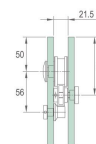

★ : Customized Size Products ◆ : Optional Accessories

WTL110B2

Finish: Mirror or Satin
Glass Thickness: 8-10mm
Max Door Weight: 50kg

Shower Room System

Shower Room Installation Diagram

Accessories List

 WTL20030 *2	 WTL20040 *2	 WTL20050 *1	 ★ WTL2007B *1
 WLS91030 *1	 WWB13020 *3	 ♦ WJT1003T *1	 ♦ WJT10060 *1

★ : Customized Size Products ♦ : Optional Accessories

WTL11B2

Finish: Mirror or Satin
Glass thickness: 8-10mm
Max Door Weight: 50kg

Shower Room Installation Diagram

Accessories List

WTL20130 *2	WTL20050 *1	WTL20110 *1	WTL20170 *1	
WTL20130 *2	WLS91030 *1	WWB11020 *3	WJT1003T *1	WJT10060 *1

★ : Customized Size Products ◆ : Optional Accessories

WTL150B1

Finish: Mirror or Satin
Glass Thickness: 8-10mm
Max Door Weight: 50kg

Shower Room System

Shower Room Installation Diagram

Guide Rail Installation Diagram

Hanging wheel Installation Diagram

Accessories List

WTL10010 *2	WTL10020 *2	WTL10030 *2	WTL10040 *2	WTL10060 *2	★ WTL10070 *1
WLS58050 *1	WTL20050 *1	WWB11020 *1	♦ WJT10030 *1	WTL30010 *1	♦ WJT10060 *1

★ : Customized Size Products ♦ : Optional Accessories