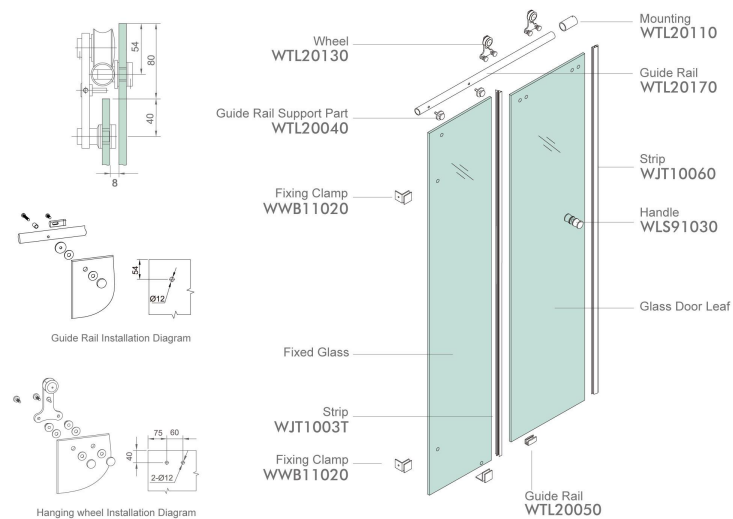

★ : Customized Size Products ♦ : Optional Accessories

WPK350C4

Finish: Mirror or Satin
Glass Thickness: 8-10mm
Max Door Weight: 45kg

Shower Room System

Shower Room Installation Diagram

Accessories List

 WYP11040 *1	 WLS58050 *1	
 WJT20030 *1	 WJT10040 *1	 WTL30020 *2

★ : Customized Size Products ◆ : Optional Accessories

WTL110B2

Finish: Mirror or Satin
Glass Thickness: 8-10mm
Max Door Weight: 50kg

Shower Room System

Shower Room Installation Diagram

Accessories List

 WTL20030 *2	 WTL20040 *2	 WTL20050 *1	 ★ WTL2007B *1
 WLS91030 *1	 WWB13020 *3	 ♦ WJT1003T *1	 ♦ WJT10060 *1

★ : Customized Size Products ♦ : Optional Accessories

WTL11B2

Finish: Mirror or Satin
Glass thickness: 8-10mm
Max Door Weight: 50kg

Shower Room Installation Diagram

Accessories List

WTL20130 *2	WTL20050 *1	WTL20110 *1	WTL20170 *1	
WTL20130 *2	WLS91030 *1	WWB11020 *3	WJT1003T *1	WJT10060 *1

★ : Customized Size Products ◆ : Optional Accessories

WTL150B1

Finish: Mirror or Satin
Glass Thickness: 8-10mm
Max Door Weight: 50kg

Shower Room System

Shower Room Installation Diagram

Guide Rail Installation Diagram