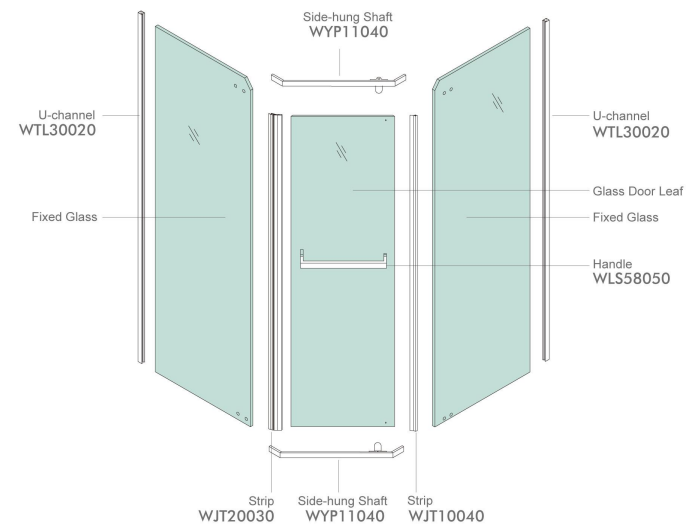

★ : Customized Size Products ◆ : Optional Accessories

WPK330C4

Finish: Mirror or Satin
Glass Thickness: 8-12mm
Max Door Weight: 65kg

Shower Room Installation Diagram

Accessories List

 WWB11020 *2	 WHY11040 *2	 WLS58050 *1	 ★WCG50050 *1
 ♦WJT20030 *1	 ♦WJT10040 *1	 ♦WJT10050 *1	 WTL30020 *2

★ : Customized Size Products ♦ : Optional Accessories

WPK340C4

Finish: Mirror or Satin
Glass Thickness: 8-12mm
Max Door Weight: 65kg

Shower Room System

Accessories List

 WWB11020 *2	 WHY11040 *2	 WLS58050 *1	 ★ YPK54010-01 *1
 ♦ WTL30020 *1	 ♦ WJT10040 *1	 ♦ WJT10050 *1	 WTL30020 *2

★ : Customized Size Products ♦ : Optional Accessories

WPK350C4

Finish: Mirror or Satin
Glass Thickness: 8-10mm
Max Door Weight: 45kg

Shower Room System

Shower Room Installation Diagram

Accessories List

 WYP11040 *1	 WLS58050 *1	
 WJT20030 *1	 WJT10040 *1	 WTL30020 *2

★ : Customized Size Products ◆ : Optional Accessories

WTL110B2

Finish: Mirror or Satin
Glass Thickness: 8-10mm
Max Door Weight: 50kg

Shower Room System

Shower Room Installation Diagram

Accessories List

 WTL20030 *2	 WTL20040 *2	 WTL20050 *1	 ★ WTL2007B *1
 WLS91030 *1	 WWB13020 *3	 ♦ WJT1003T *1	 ♦ WJT10060 *1