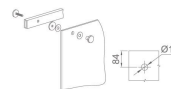

★ : Customized Size Products ◆ : Optional Accessories

WTL150B1

Finish: Mirror or Satin
Glass Thickness: 8-10mm
Max Door Weight: 50kg

Shower Room System

Shower Room Installation Diagram

Guide Rail Installation Diagram

Hanging wheel Installation Diagram

Accessories List

WTL10010 *2	WTL10020 *2	WTL10030 *2	WTL10040 *2	WTL10060 *2	★ WTL10070 *1
WLS58050 *1	WTL20050 *1	WWB11020 *1	♦ WJT10030 *1	WTL30010 *1	♦ WJT10060 *1

★ : Customized Size Products ♦ : Optional Accessories