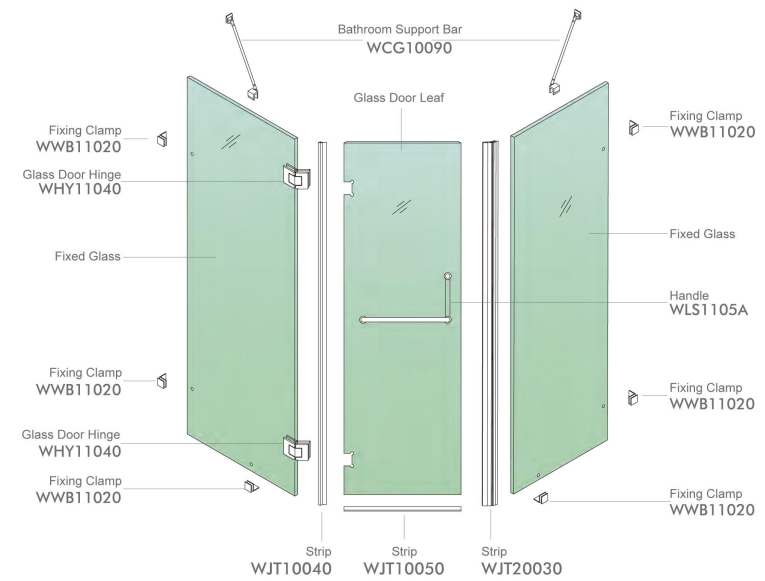

★ : Customized Size Products ♦ : Optional Accessories

WPK240C5

Finish: Mirror or Satin
Glass Thickness: 8-12mm
Max Door Weight: 65kg

Shower Room System

Shower Room Installation Diagram

Accessories List

WHY11050 *2	WWB11020 *2	★ WCG50120 *2	WTL10150 *1	
WLS58050 *1	▶ WJT10050 *1	▶ WJT20010 *1	▶ WJT10020 *1	WTL30020 *2

★ : Customized Size Products ▶ : Optional Accessories

WPK250C5

Finish: Mirror or Satin
Glass Thickness: 8-12mm
Max Door Weight: 65kg

Shower Room System

Shower Room Installation Diagram

Accessories List

 WLS58050 *1	 ★ WYP11010 *1	 WTL30020 *2
 ◆ WJT20010 *1	 ◆ WJT10020 *1	

★ : Customized Size Products ◆ : Optional Accessories

WPK310C4

Finish: Mirror or Satin
Glass Thickness: 8-12mm
Max Door Weight: 65kg

Shower Room System

Shower Room Installation Diagram

Accessories List

WHY11040 *2	WWB11020 *6	WLS1105A *1	★WCG10090 *2
♦WJT10040 *1	♦WJT10050 *1	♦WJT20030 *1	

★ : Customized Size Products ♦ : Optional Accessories

WPK320C4

Finish: Mirror or Satin
Glass Thickness: 8-12mm
Max Door Weight: 65kg

Shower Room Installation Diagram

Accessories List

WHY11040 *2	WWB11020 *6	WCG20020 *2	WCG20010 *2	WCG20030 *2
★ WCG20080 *1	WLS1105A *1	WJT20030 *1	WJT10040 *1	WJT10050 *1