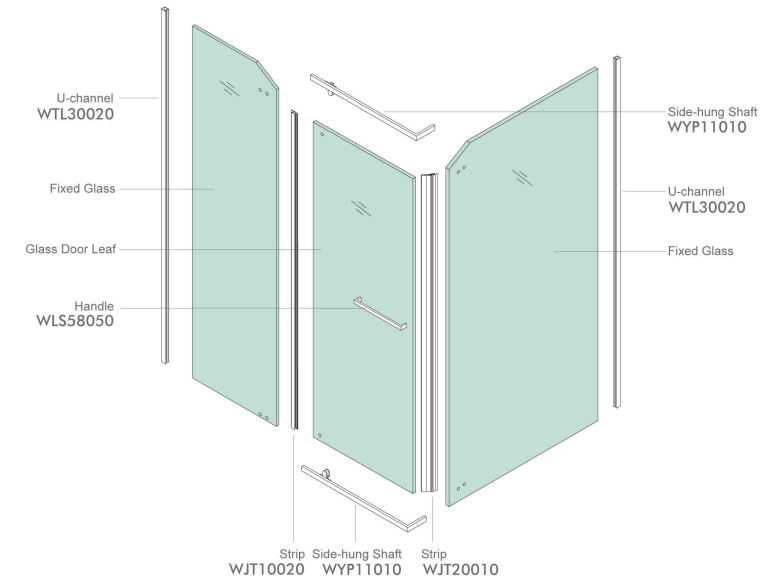

★ : Customized Size Products ▶ : Optional Accessories

WPK230C5

Finish: Mirror or Satin
Glass Thickness: 8-12mm
Max Door Weight: 65kg

Shower Room Installation Diagram

Accessories List

WHY11050 *2	WWB11020 *2	★WCG50100 *1	WTL30020 *2
WLS58050 *1	♦WJT10050 *1	♦WJT20010 *1	♦WJT10020 *1

★ : Customized Size Products ♦ : Optional Accessories

WPK240C5

Finish: Mirror or Satin
Glass Thickness: 8-12mm
Max Door Weight: 65kg

Shower Room System

Shower Room Installation Diagram

Accessories List

WHY11050 *2	WWB11020 *2	★ WCG50120 *2	WTL10150 *1	
WLS58050 *1	▶ WJT10050 *1	▶ WJT20010 *1	▶ WJT10020 *1	WTL30020 *2

★ : Customized Size Products ▶ : Optional Accessories

WPK250C5

Finish: Mirror or Satin
Glass Thickness: 8-12mm
Max Door Weight: 65kg

Shower Room System

Shower Room Installation Diagram

Accessories List

 WLS58050 *1	 ★ WYP11010 *1	 WTL30020 *2
 ◆ WJT20010 *1	 ◆ WJT10020 *1	

★ : Customized Size Products ◆ : Optional Accessories

WPK310C4

Finish: Mirror or Satin
Glass Thickness: 8-12mm
Max Door Weight: 65kg

Shower Room System

Shower Room Installation Diagram

Accessories List

WHY11040 *2	WWB11020 *6	WLS1105A *1	★WCG10090 *2
♦WJT10040 *1	♦WJT10050 *1	♦WJT20030 *1	