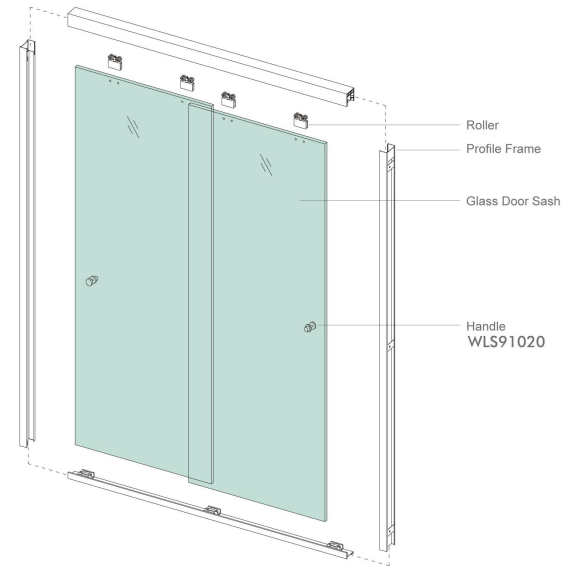

WTL151B2

Finish: Mirror or Satin
Glass Thickness: 8-10mm
Max Door Weight: 50kg

Shower Room System

Shower Room Installation Diagram

Accessories List

WTL10130 *2	WTL10020 *1	WTL20050 *1	WTL10040 *2	WTL10010 *2	WTL10070 *1
WLS58050 *1	WWB11020 *1	WTL30010 *1	WJT1003T *1	WJT10060 *1	WTL20050 *1

★ : Customized Size Products ◆ : Optional Accessories

Shower Room System

WTL160B3

Finish: Mirror or Satin
Glass Thickness: 8mm
Max Door Weight: 50kg

Shower Room Installation Diagram

Accessories List

★ : Customized Size Products ◆ : Optional Accessories

WTL161B3

Finish: Mirror or Satin
Glass Thickness: 8mm
Max Door Weight: 50kg

Shower Room System

Shower Room Installation Diagram

Accessories List