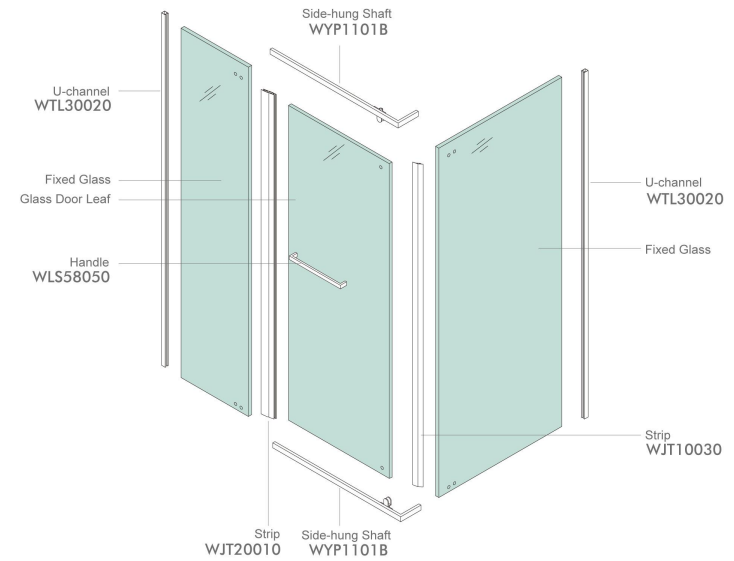

WPK230C3

Finish: Mirror or Satin
Glass Thickness: 8-12mm
Max Door Weight: 65kg

Shower Room System

Shower Room Installation Diagram

Accessories List

 WWB11020 *2	 WHY11030 *2	 ★ WCG50100 *1	 WTL30020 *2
 WLS58050 *1	 ♦ WJT10050 *1	 ♦ WJT10030 *1	 ♦ WJT20010 *1

★ : Customized Size Products ♦ : Optional Accessories

WPK240C3

Finish: Mirror or Satin
Glass Thickness: 8-12mm
Max Door Weight: 65kg

Shower Room Installation Diagram

Accessories List

WHY11030 *2	WWB11020 *2	★ WCG50120 *2	WTL10150 *1	WTL30020 *2
WLS58050 *1	▶ WJT10050 *1	▶ WJT10030 *1	▶ WJT20010 *1	

★ : Customized Size Products ▶ : Optional Accessories

WPK250C3

Finish: Mirror or Satin
Glass Thickness: 8-10mm
Max Door Weight: 45kg

Shower Room Installation Diagram

Accessories List

 WLS58050 *1	 ★ WYP1101B *1	 WTL30020 *2
 ◆ WJT10030 *1	 ◆ WJT20010 *1	

★ : Customized Size Products ◆ : Optional Accessories

WPK210C5

Finish: Mirror or Satin
Glass Thickness: 8-12mm
Max Door Weight: 65kg

Shower Room System

Shower Room Installation Diagram

Accessories List

 WHY11050 *2	 WWB11020 *6	 ★ WCG10110 *1	
 WLS1105A *1	 ♦ WJT10050 *1	 ♦ WJT20010 *1	 ♦ WJT10020 *1