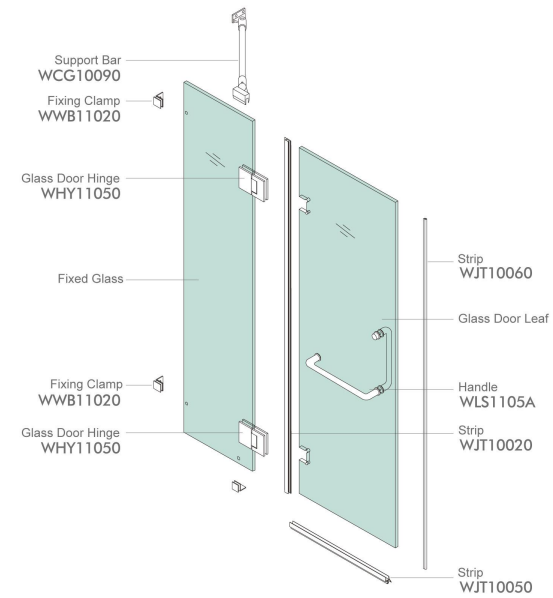

Shower Room Installation Diagram

Accessories List

 WWB11020 *3	 WHY11050 *2	 ★ WCG10090 *1	
 WLS1105A *1	 ◆ WJT10050 *1	 ◆ WJT10060 *1	 WJT10020 *1

★ : Customized Size Products   ◆ : Optional Accessories