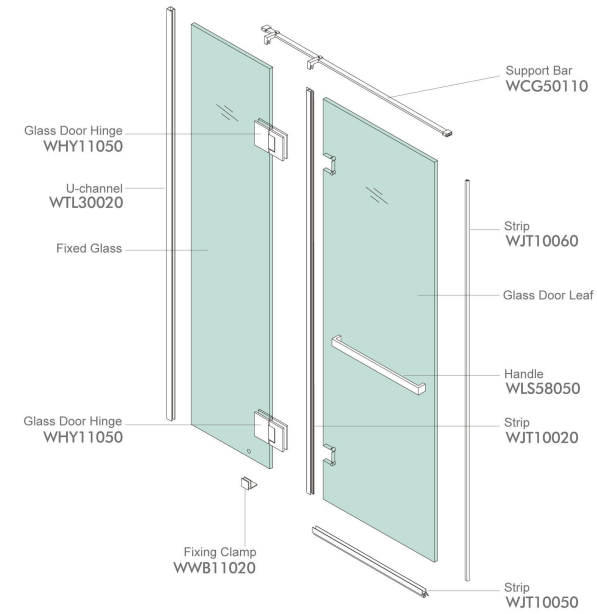

#### Shower Room Installation Diagram

#### Accessories List

WWB11020 *3	WHY11050 *2	WCG20020 *2	WCG20010 *2	★ WCG20080 *1
WLS1105A *1	▶ WJT10020 *1	▶ WJT10060 *1	▶ WJT10050 *1	

★ : Customized Size Products    ▶ : Optional Accessories

## WPK130B5

Finish: Mirror or Satin  
Glass Thickness: 8-12mm  
Max Door Weight: 65kg

Shower Room System

### Shower Room Installation Diagram