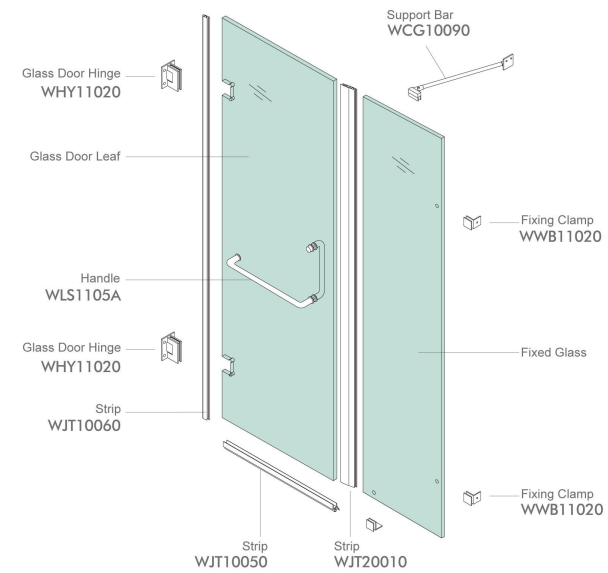

### WPK110B2

Finish: Mirror or Satin  
Glass Thickness: 8-12mm  
Max Door Weight: 65kg

#### Shower Room Installation Diagram