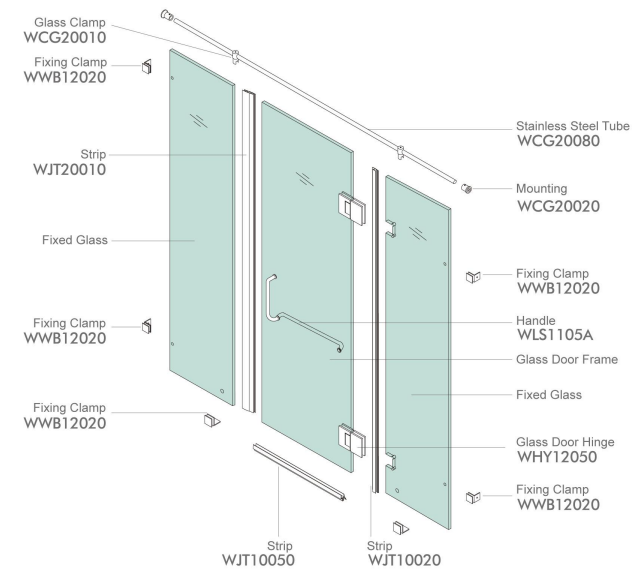

Shower Room Installation Diagram

Accessories List

WWB12020 *6	WHY12050 *2	WCG20020 *2	WCG20010 *2	★ WCG20080 *1
WLS1105A *1	▶ WJT20010 *1	▶ WJT10020 *1	▶ WJT10050 *1	

★ : Customized Size Products   ▶ : Optional Accessories