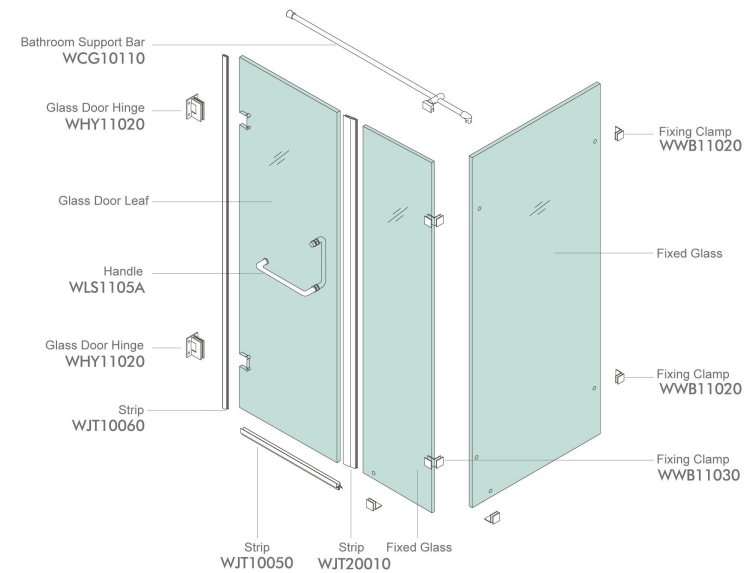

Shower Room Installation Diagram

Accessories List

 WWB11020 *4	 WWB11030 *2	 WHY11020 *2	 ★ WCG10110 *1
 WLS1105A *1	 ♦ WJT10050 *1	 ♦ WJT10060 *1	 ♦ WJT20010 *1

★ : Customized Size Products   ♦ : Optional Accessories