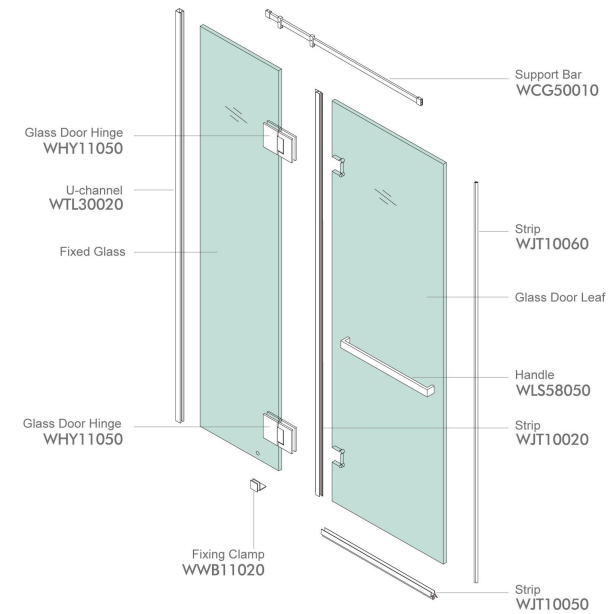

Shower Room Installation Diagram

Accessories List

 WWB11020 *1	 WHY11050 *2	 ★ WCG50010 *1	 WTL30020 *1
 WLS58050 *1	 ◆ WJT10050 *1	 ◆ WJT10060 *1	 ◆ WJT10020 *1

★ : Customized Size Products   ◆ : Optional Accessories