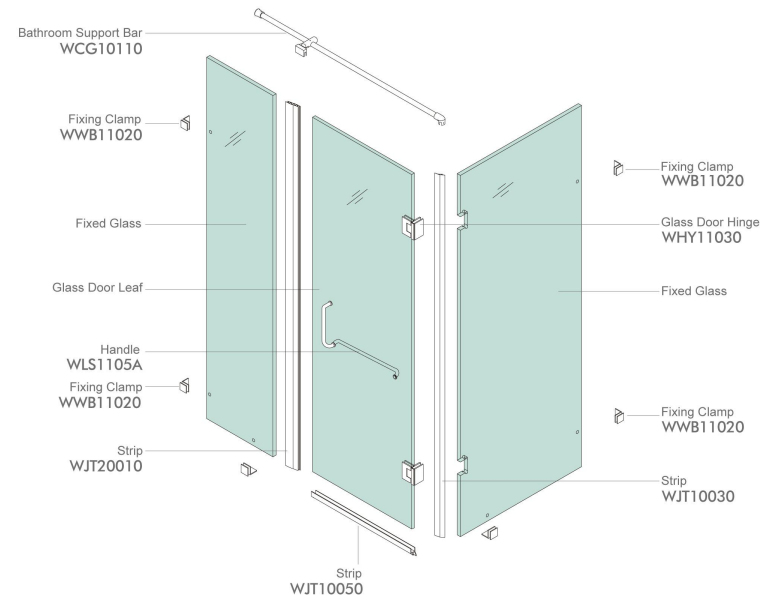

Shower Room Installation Diagram

Accessories List

 WWB11020 *6	 WHY11030 *2	 WCG10110 *1	
 WLS1105A *1	 * WJT10050 *1	 * WJT10030 *1	 * WJT20010 *1

★ : Customized Size Products   ◆ : Optional Accessories