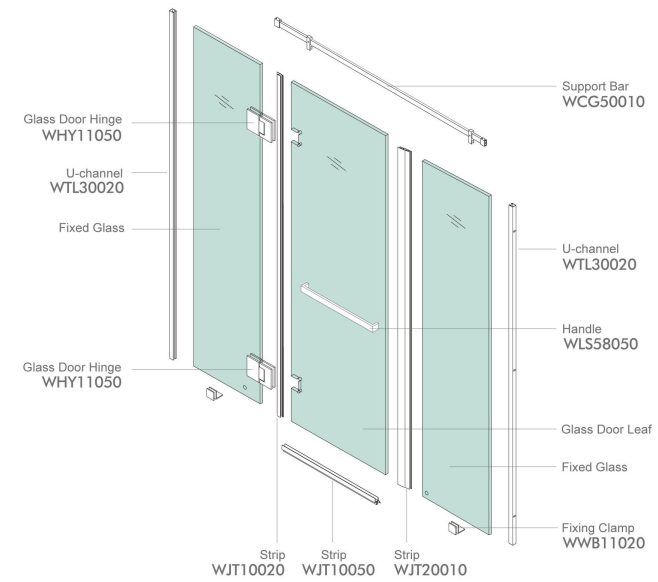

Shower Room Installation Diagram

Accessories List

 WWB11020 *2	 WHY11050 *2	 ★ WCG50010 *1	 WTL30020 *2
 WLS58050 *1	 ♦ WJT10050 *1	 ♦ WJT20010 *1	 ♦ WJT10020 *1

★ : Customized Size Products   ♦ : Optional Accessories