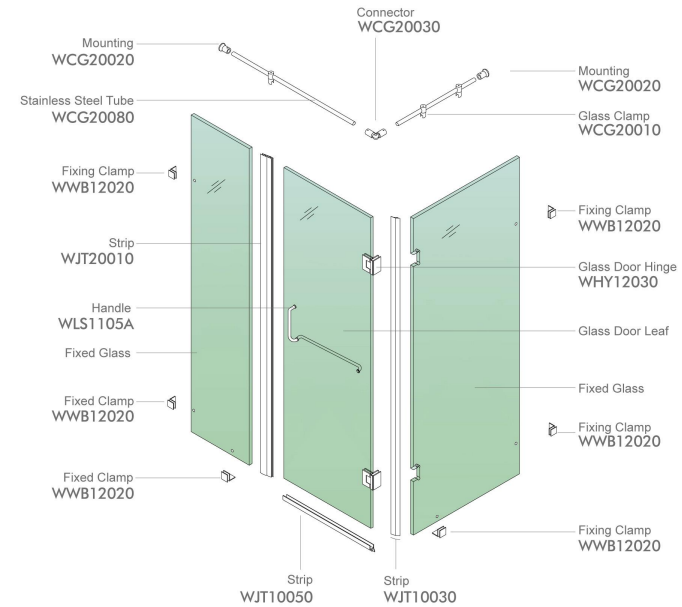

Shower Room Installation Diagram

Accessories List

WWB12020 *6	WHY12030 *2	WCG20020 *2	WCG20010 *3	WCG20030 *1
★ WCG20080 *2	WLS1105A *1	♦ WJT20010 *1	♦ WJT10030 *1	♦ WJT10050 *1

★ : Customized Size Products   ♦ : Optional Accessories