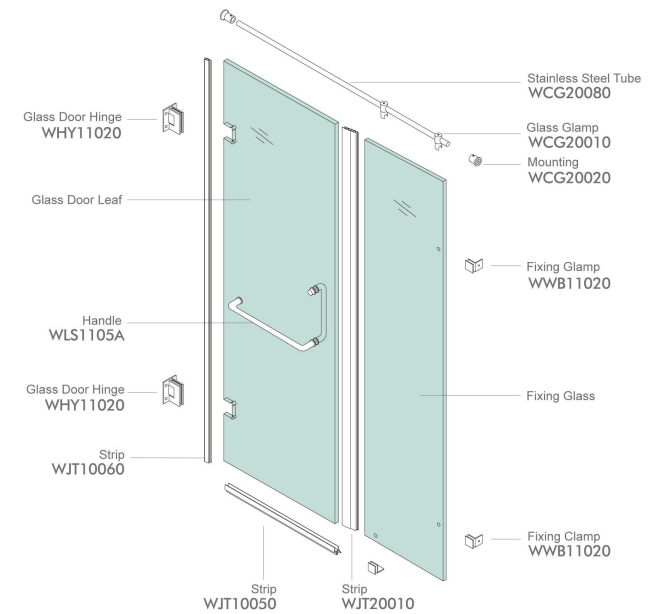

#### Shower Room Installation Diagram

#### Accessories List

 WWB11020 *3	 WHY11020 *2	 ★ WCG10090 *1	
 WLS1105A *1	 ♦ WJT10050 *1	 ♦ WJT10060 *1	 ♦ WJT20010 *1

★ : Customized Size Products   ♦ : Optional Accessories

## WPK120B2

Finish: Mirror or Satin  
Glass Thickness: 8-12mm  
Max Door Weight: 65kg

Shower Room System

### Shower Room Installation Diagram