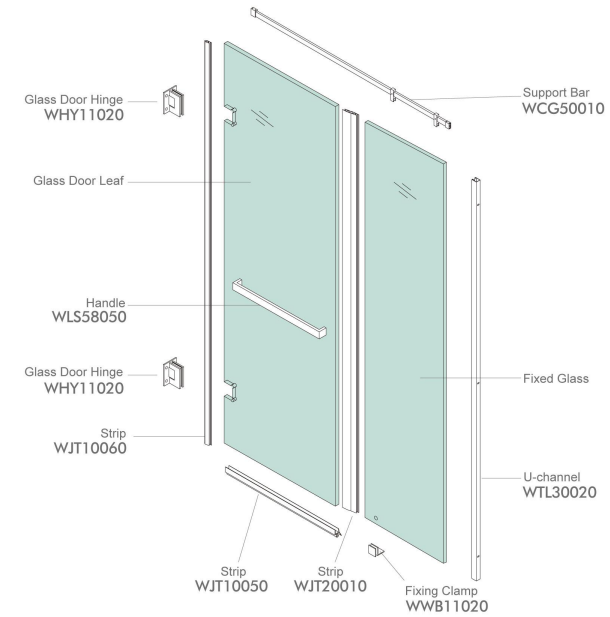

Shower Room Installation Diagram

Accessories List

 WWB11020 *1	 WHY11020 *2	 ★ WCG50010 *1	 WTL30020 *1
 WLS58050 *1	 ♦ WJT10050 *1	 ♦ WJT10060 *1	 ♦ WJT20010 *1

★ : Customized Size Products   ♦ : Optional Accessories