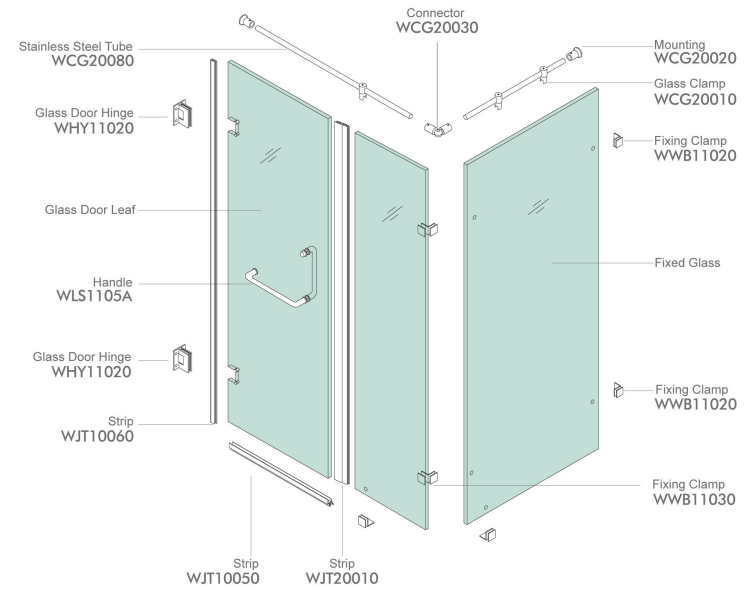

Shower Room Installation Diagram

Accessories List

WWB11020 *4	WWB11030 *2	WHY11020 *2	WCG20020 *2	WCG20010 *3	★WCG20080 *2
WLS1105A *1	▶WJT20010 *1	▶WJT10060 *1	▶WJT10050 *1	WCG20030 *1	

★ : Customized Size Products   ▶ : Optional Accessories