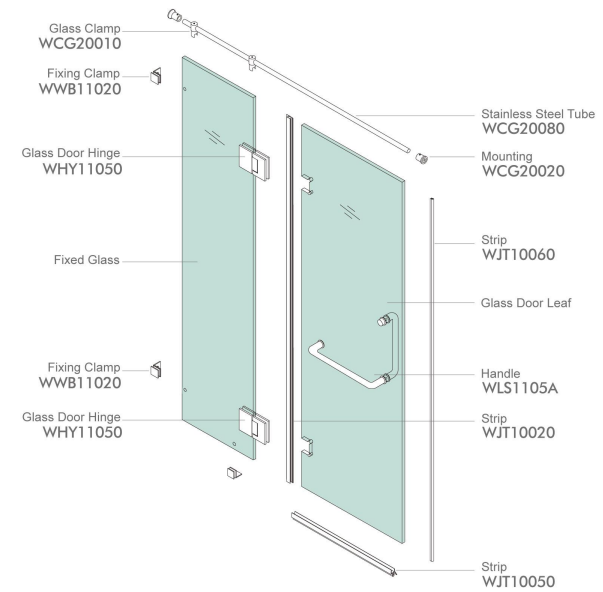

Shower Room Installation Diagram

Accessories List

WWB11020 *3	WHY11050 *2	WCG20020 *2	WCG20010 *2	★ WCG20080 *1
WLS1105A *1	▶ WJT10020 *1	▶ WJT10060 *1	▶ WJT10050 *1	

★ : Customized Size Products   ▶ : Optional Accessories