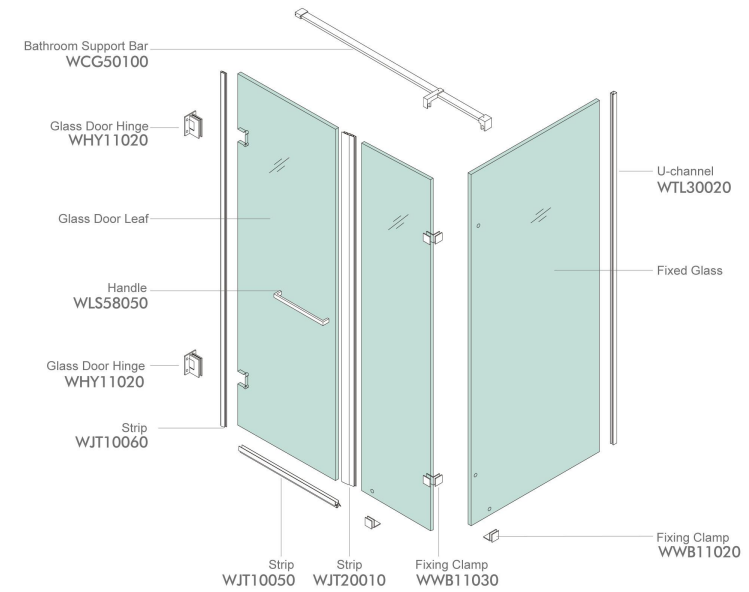

Shower Room Installation Diagram

Accessories List

WWB11020 *2	WWB11030 *2	WHY11020 *2	★WCG50100 *1	WTL30020 *1
WLS58050 *1	♦WJT10050 *1	♦WJT10060 *1	♦WJT20010 *1	

★ : Customized Size Products   ♦ : Optional Accessories