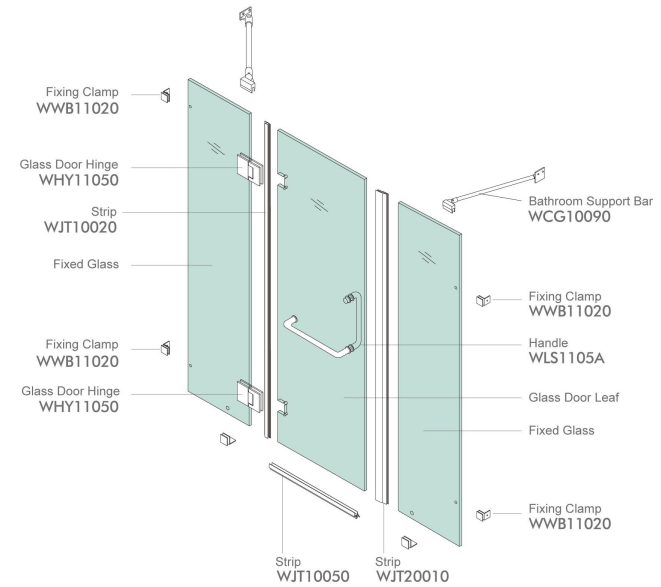

Shower Room Installation Diagram

Accessories List

 WWB11020 *6	 WHY11050 *2	 ★ WCG10090 *2	
 WLS1105A *1	 ♦ WJT10050 *1	 ♦ WJT20010 *1	 ♦ WJT10020 *1

★ : Customized Size Products   ♦ : Optional Accessories