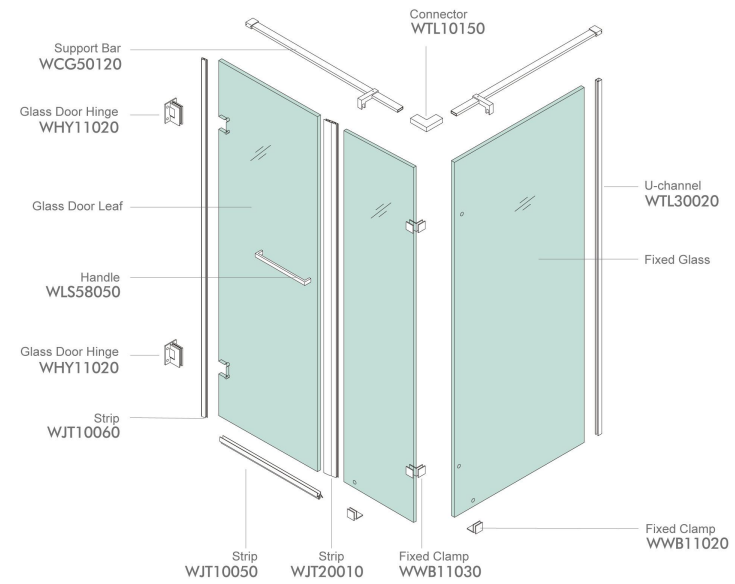

Shower Room Installation Diagram

Accessories List

WWB11020 *2	WWB11030 *2	WHY11020 *2	WTL10150 *1	★ WCG50120 *2
WLS58050 *1	▶ WJT20010 *1	▶ WJT10060 *1	▶ WJT10050 *1	WTL30020 *1

★ : Customized Size Products   ▶ : Optional Accessories