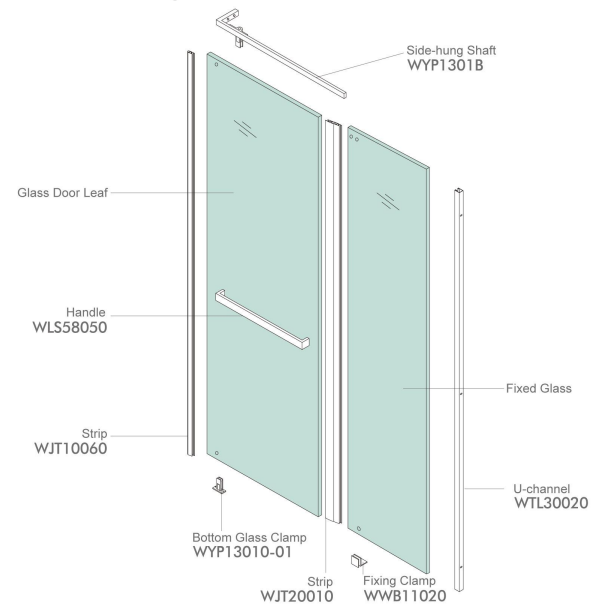

Shower Room Installation Diagram

Accessories List

WWB11020 *1	WYP13010-01 *1	WTL30020 *1	★ WYP1301B *1
WLS58050 *1	♦ WJT10060 *1	♦ WJT20010 *1	

★ : Customized Size Products   ♦ : Optional Accessories