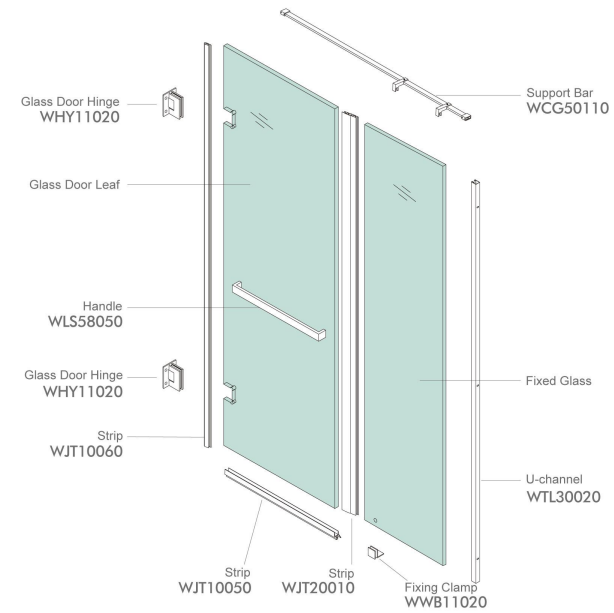

Shower Room Installation Diagram

Accessories List

 WWB11020 *1	 WHY11020 *2	 ★ WCG50110 *1	 WTL30020 *1
 WLS58050 *1	 ♦ WJT10050 *1	 ♦ WJT10060 *1	 ♦ WJT20010 *1

★ : Customized Size Products   ♦ : Optional Accessories