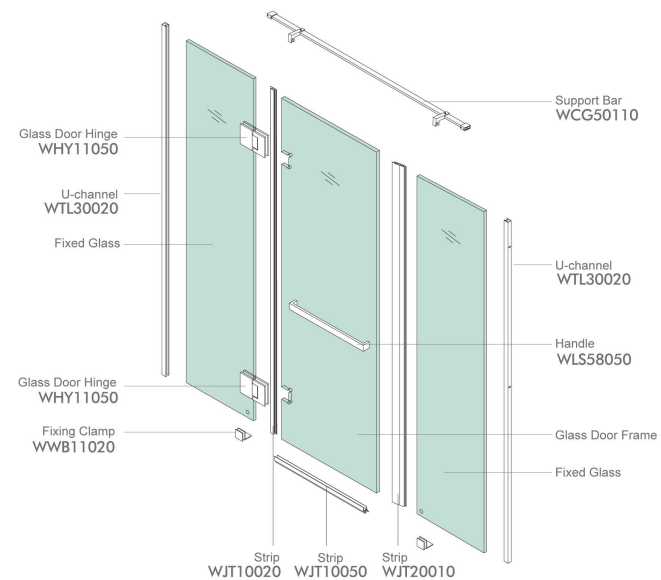

Shower Room Installation Diagram

Accessories List

WHY11050 *2	WTL30020 *2	★ WCG50110 *1	WTL30020 *2
WLS58050 *1	▶ WJT10050 *1	▶ WJT20010 *1	▶ WJT10020 *1

★ : Customized Size Products   ▶ : Optional Accessories