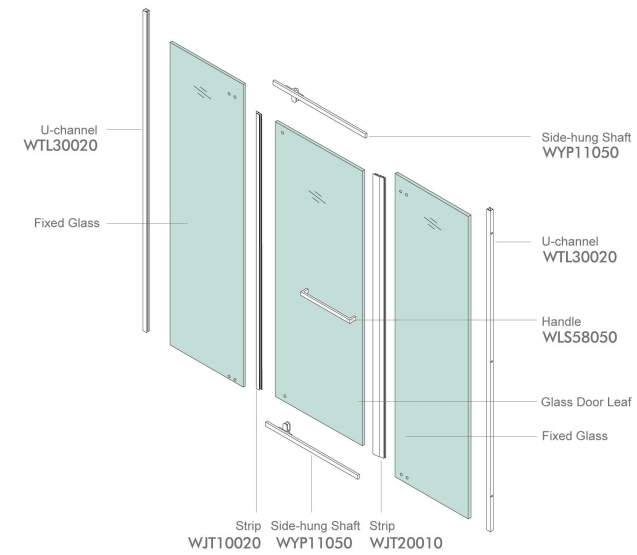

Shower Room Installation Diagram

Accessories List

 WYP11050 *1	 WLS58050 *1	 WTL30020 *2
 WJT10020 *1	 WJT20010 *1	

★ : Customized Size Products   ◆ : Optional Accessories