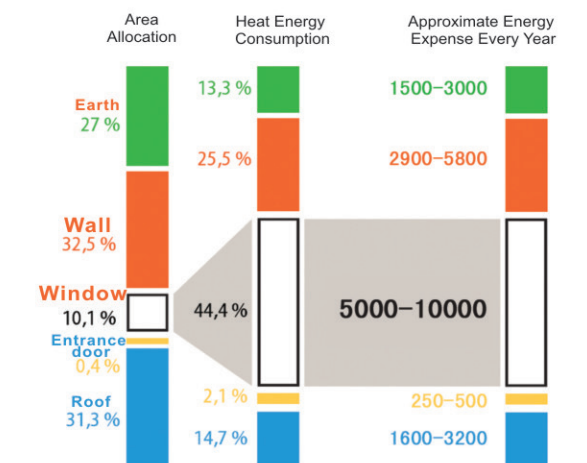

Improve the U-value by the Roller Shutter Window

■ U-value is a parameter to measure the window system thermal performance, the smaller, the better.

■ After installed the roller shutter, it can increase 46% (U-value 3) of the thermal performance for the old window system. Also for the full new window system, it can increase 29% (U-value 1.5).

Energy-saving Roller Shutter, Your Best Energy-saving Assistant

- There have more than 1600–2000 million square meters established houses every year, 99% buildings have high energy consumption in the existing 40000 million square meter area houses.
- Although the total windows area only takes 10% average of the building surface area, while it takes 44.4% of the whole energy loss rate.
- But we can increase 46% U-value for the old glass windows by installing Shinilion energy-saving roller shutter windows.
- Thus to form a very effective heat insulation air mattress between the roller shutter and the glass window.
- You can install our shutter on any building windows; Shinilion will design the individual plan for you.
- Shinilion will provide the best solution for your building by our rich color and various covering box shape.
- Only changing the glass window can't make anything for the thermal performance, our shutter is the one and only choice for you.
- Shinilion roller shutter integrates into the modern fashion breath, it rolls the quality, design, innovation, multi-function into one.