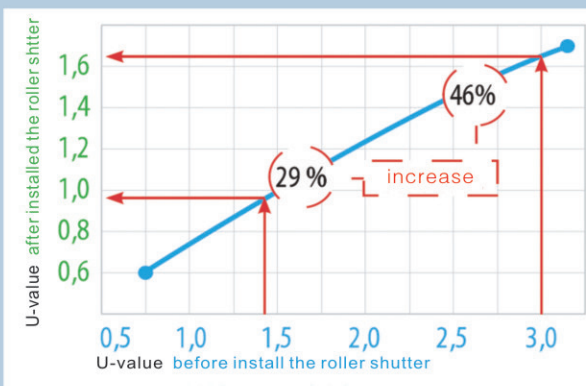

Improve the U-value by the Roller Shutter Window

■ U-value is a parameter to measure the window system thermal performance, the smaller, the better.

■ After installed the roller shutter, it can increase 46% (U-value 3) of the thermal performance for the old window system. Also for the full new window system, it can increase 29% (U-value 1.5).

Energy-saving Roller Shutter, Your Best Energy-saving Assistant

- There have more than 1600–2000 million square meters established houses every year, 99% buildings have high energy consumption in the existing 40000 million square meter area houses.
- Although the total windows area only takes 10% average of the building surface area, while it takes 44.4% of the whole energy loss rate.
- But we can increase 46% U-value for the old glass windows by installing Shinilion energy-saving roller shutter windows.
- Thus to form a very effective heat insulation air mattress between the roller shutter and the glass window.
- You can install our shutter on any building windows; Shinilion will design the individual plan for you.
- Shinilion will provide the best solution for your building by our rich color and various covering box shape.
- Only changing the glass window can't make anything for the thermal performance, our shutter is the one and only choice for you.
- Shinilion roller shutter integrates into the modern fashion breath, it rolls the quality, design, innovation, multi-function into one.