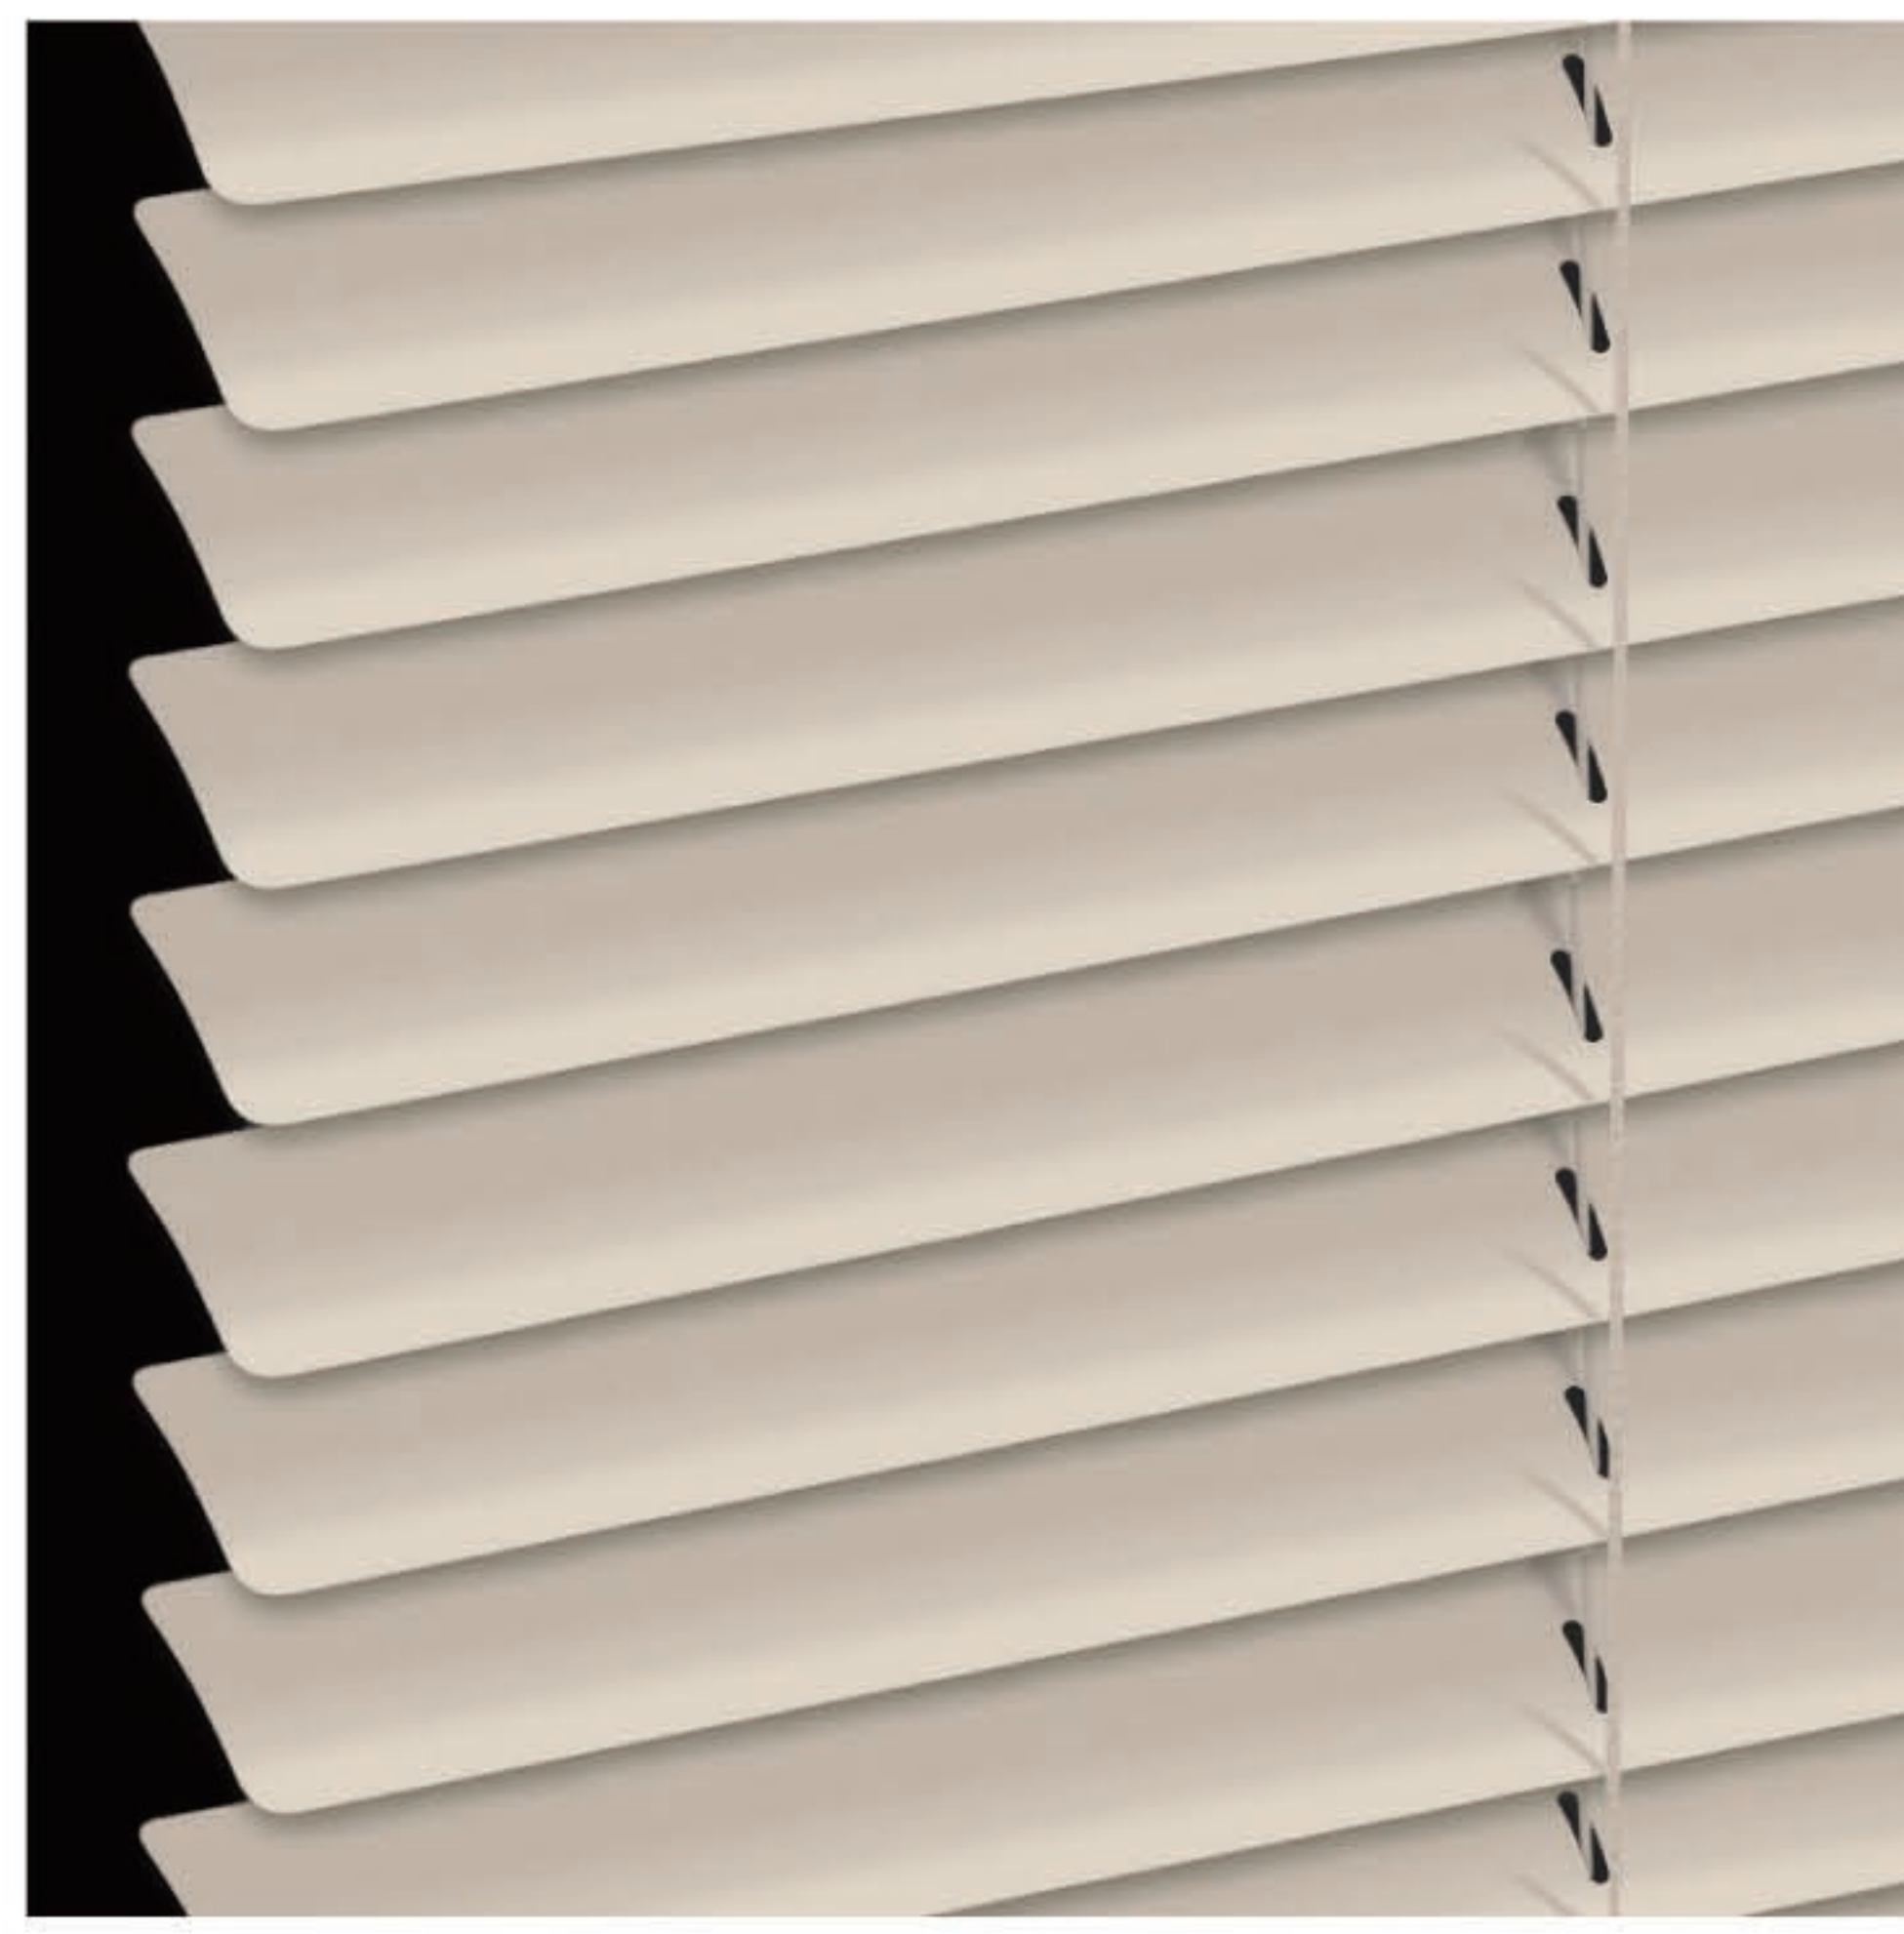

Color Option for Electric Integral Blinds

Aluminum Frame Color

RG301 White

RG303 Silver

RG308 Champagne

RG309 Pearl Grey

Aluminum Blind Color

RG101 White

RG102 Cream

RG104 Pink

RG105 Blue

RG106 Red Wood

RG107 Silver

RG108 Golden

RG109 Pearl Grey

RG110 Champagne