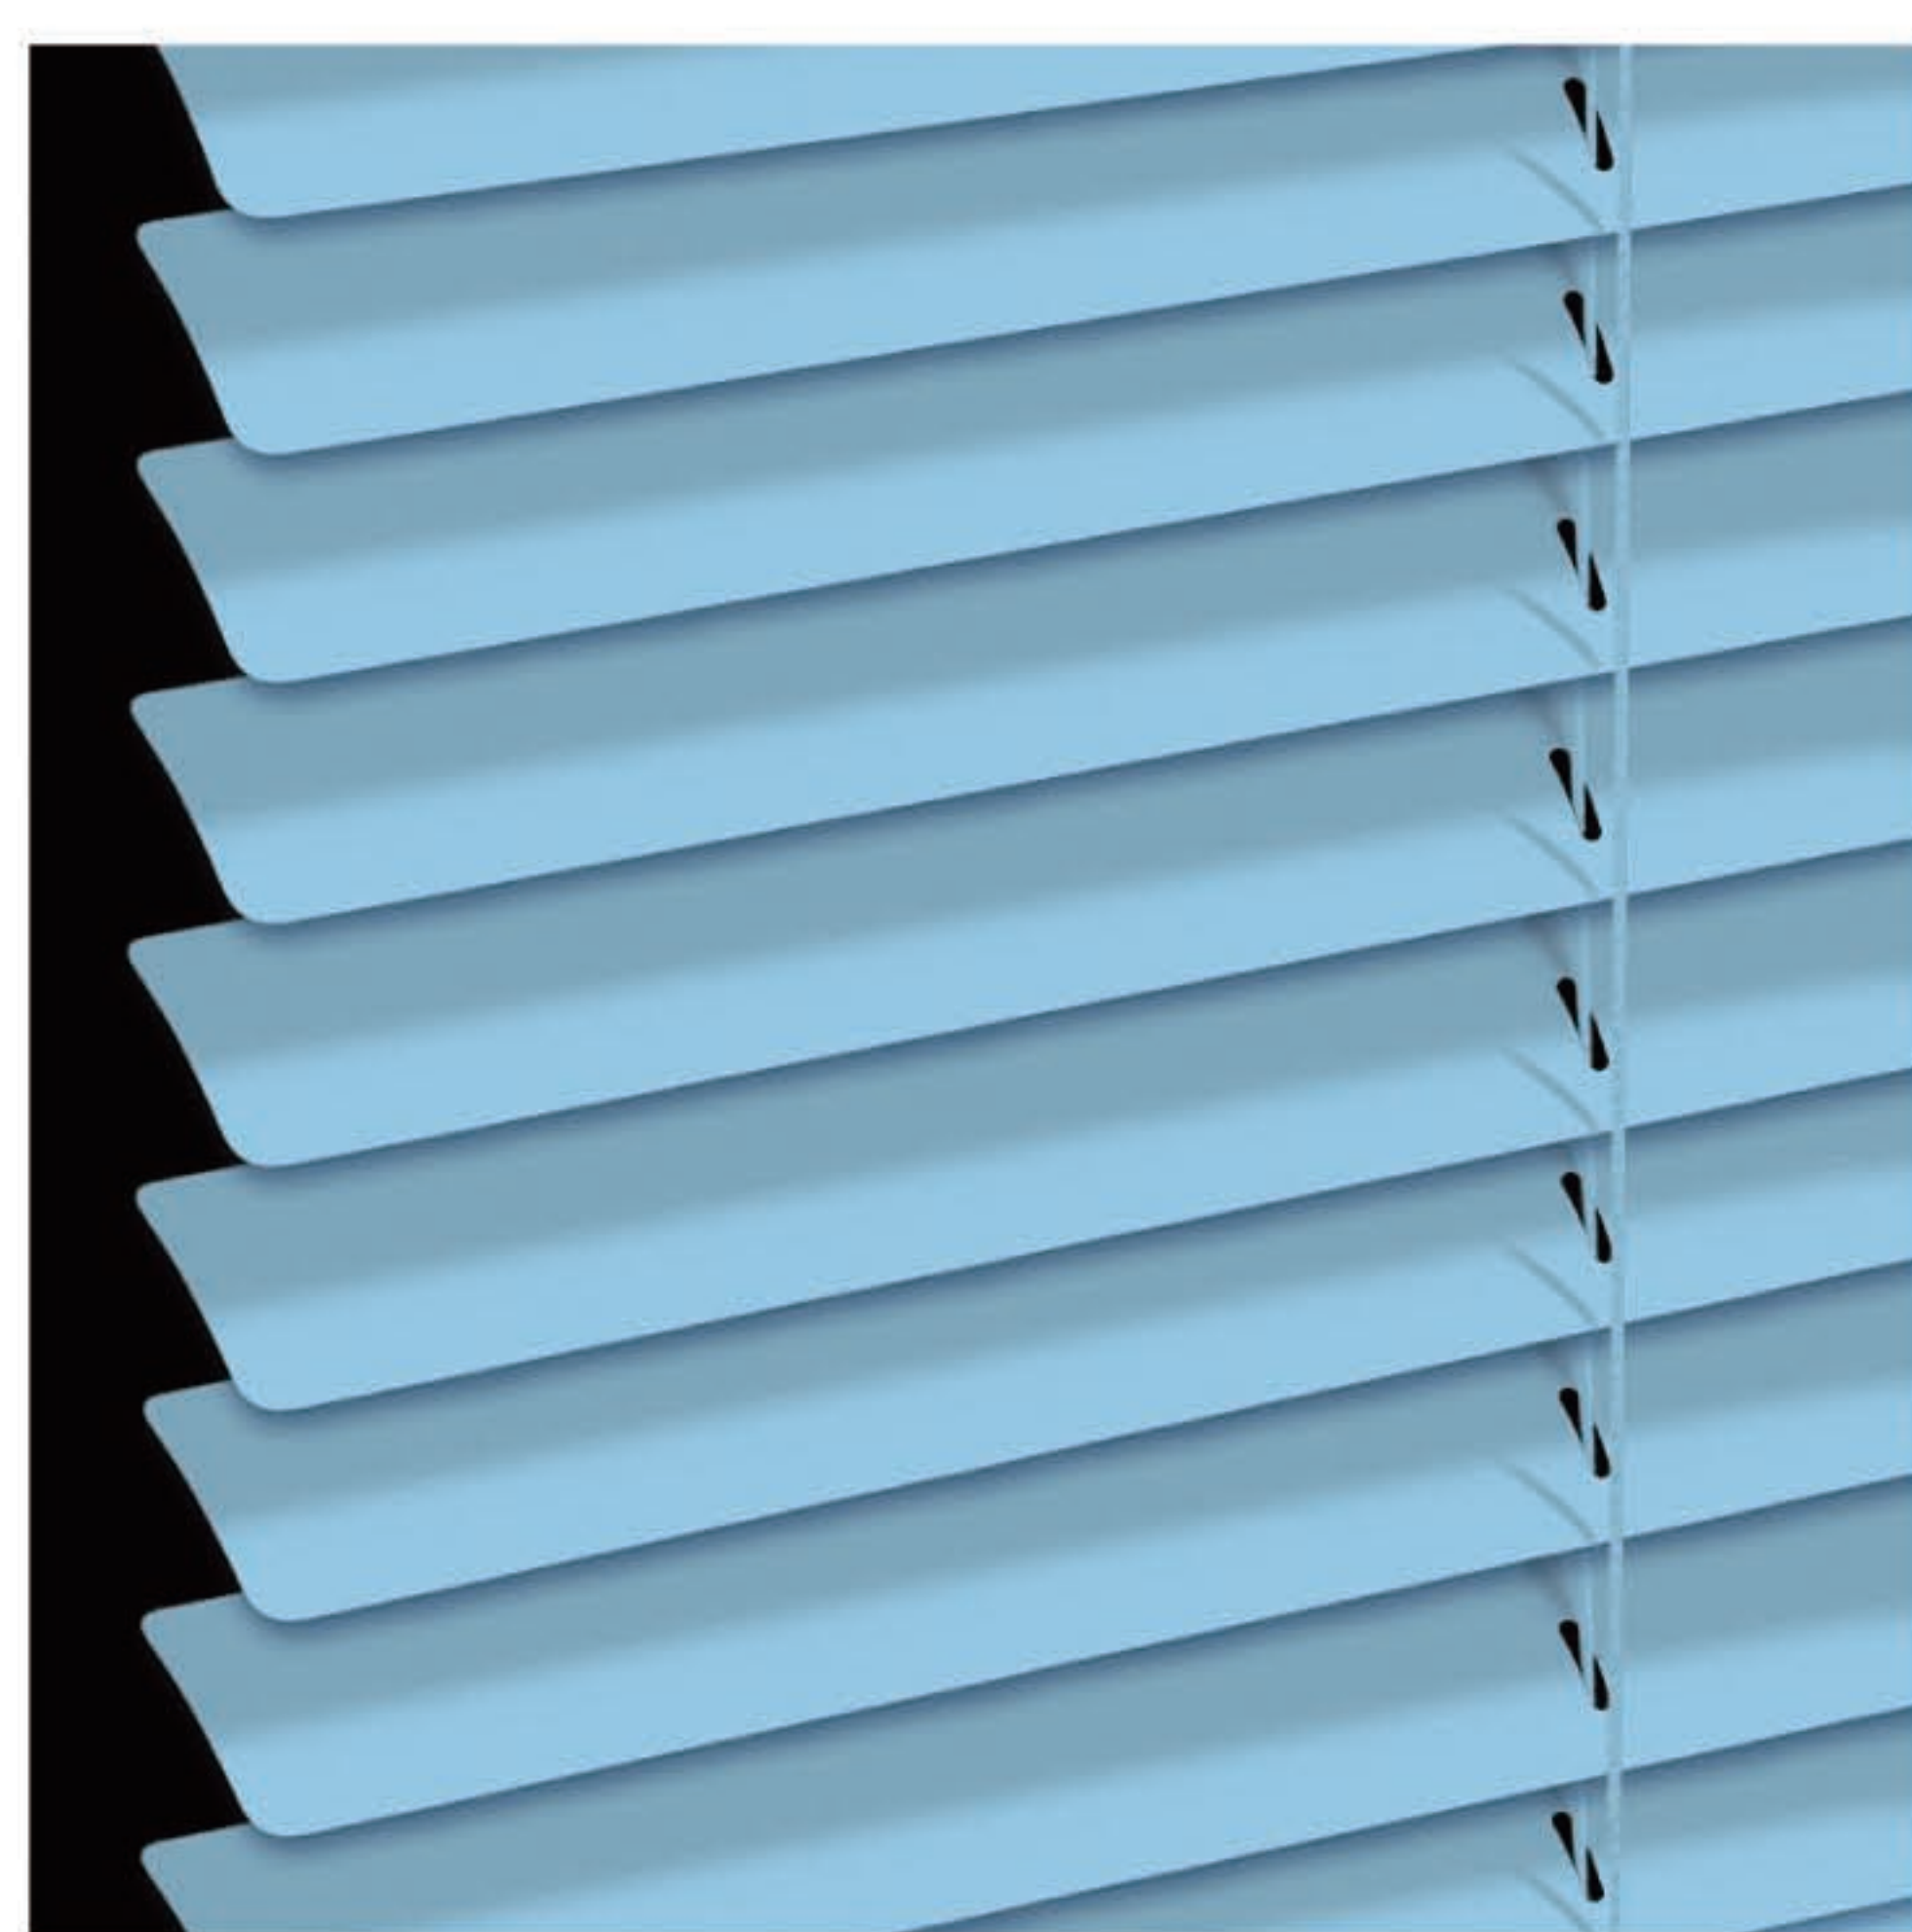

Color Option for Electric Integral Blinds

Aluminum Frame Color

Aluminum Blind Color

RG105 Blue