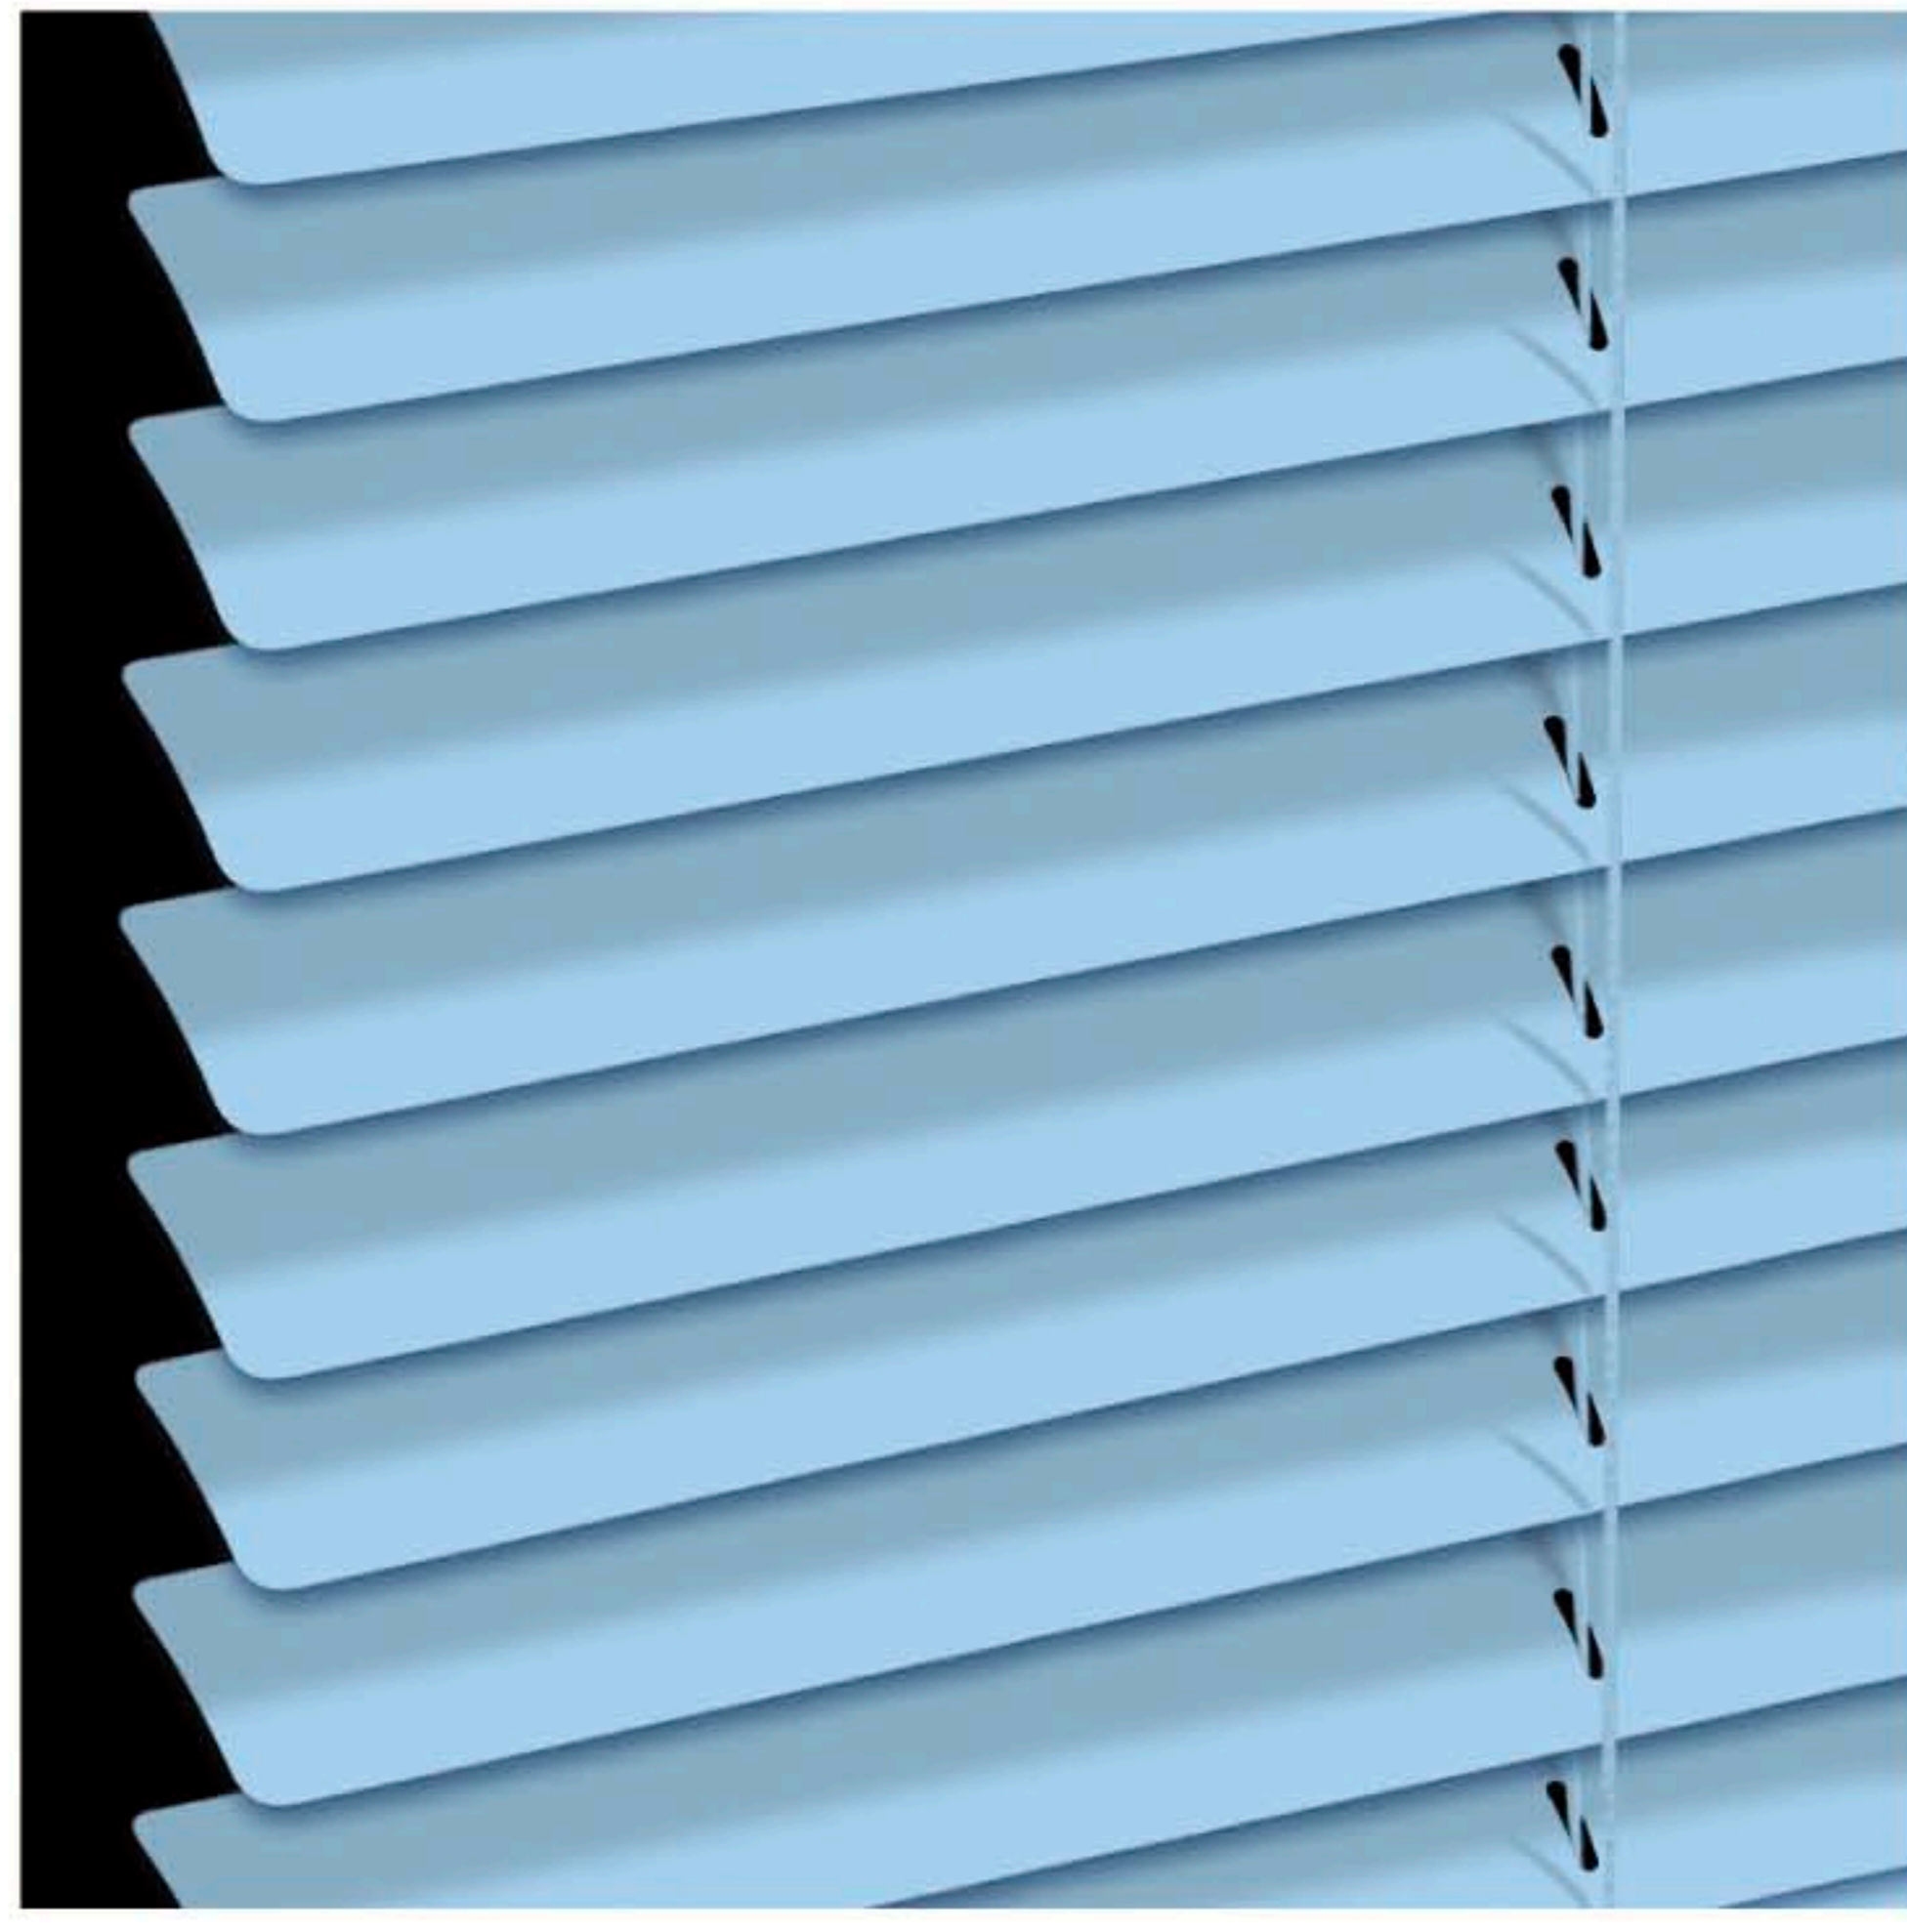

Color Option for Manual Integral Blinds

Aluminum Frame Color

Aluminum Blind Color

RG105 Blue