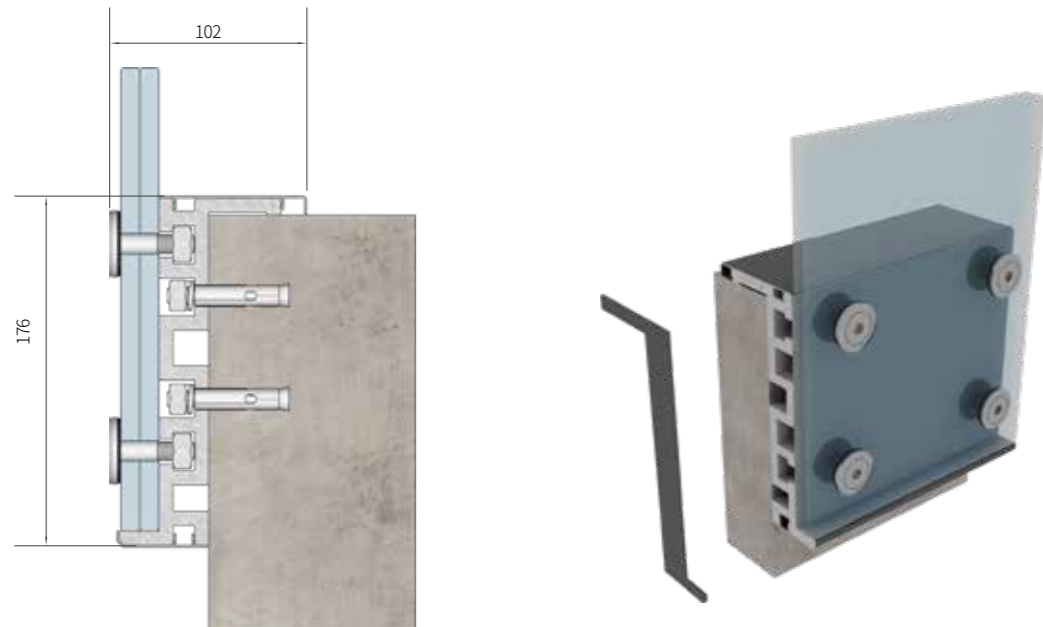

立装式全玻璃护栏·隐藏式全玻璃护栏·外装式全玻璃护栏
On-floor all-glass system · In-floor all-glass system · External all-glass system

型材与配件 · PROFILES & ACCESSORIES

型材与配件 · PROFILES & ACCESSORIES

型材与配件 · PROFILES & ACCESSORIES

型材与配件 · PROFILES & ACCESSORIES

外装玻璃底座
Glass Supporting Profile

顶部装饰盖板
Upper Decorative Cover

底部装饰盖板
Bottom Decorative Cover

端盖
End cap

PVC 橡胶板
PVC Rubber Sheet

固定螺栓
Fixing Glass Rosette

不锈钢扶手管 (方形)
SS Slot Tube (Square)

厚度 Thickness	1.5mm, 2.0mm
玻璃厚度 Glass Thickness	6+0.76PVB+6mm 8+1.52PVB+8mm

不锈钢扶手管 (方形)
SS Slot Tube (Square)

厚度 Thickness	1.5mm, 2.0mm
玻璃厚度 Glass Thickness	6+0.76PVB+6mm 8+1.52PVB+8mm

不锈钢扶手管 (矩形)
SS Slot Tube (Rectangular)

厚度 Thickness	1.5mm, 2.0mm
玻璃厚度 Glass Thickness	6+0.76PVB+6mm 8+1.52PVB+8mm

铝扶手管 (圆形)
Alu Slot Tube (Round)

厚度 Thickness	1.5mm
玻璃厚度 Glass Thickness	6+0.76PVB+6mm 8+1.52PVB+8mm 10+1.52PVB+10mm

铝扶手管 (圆形)
Alu Slot Tube (Round)

厚度 Thickness	1.5mm
玻璃厚度 Glass Thickness	8mm, 10mm 6+0.76PVB+6mm