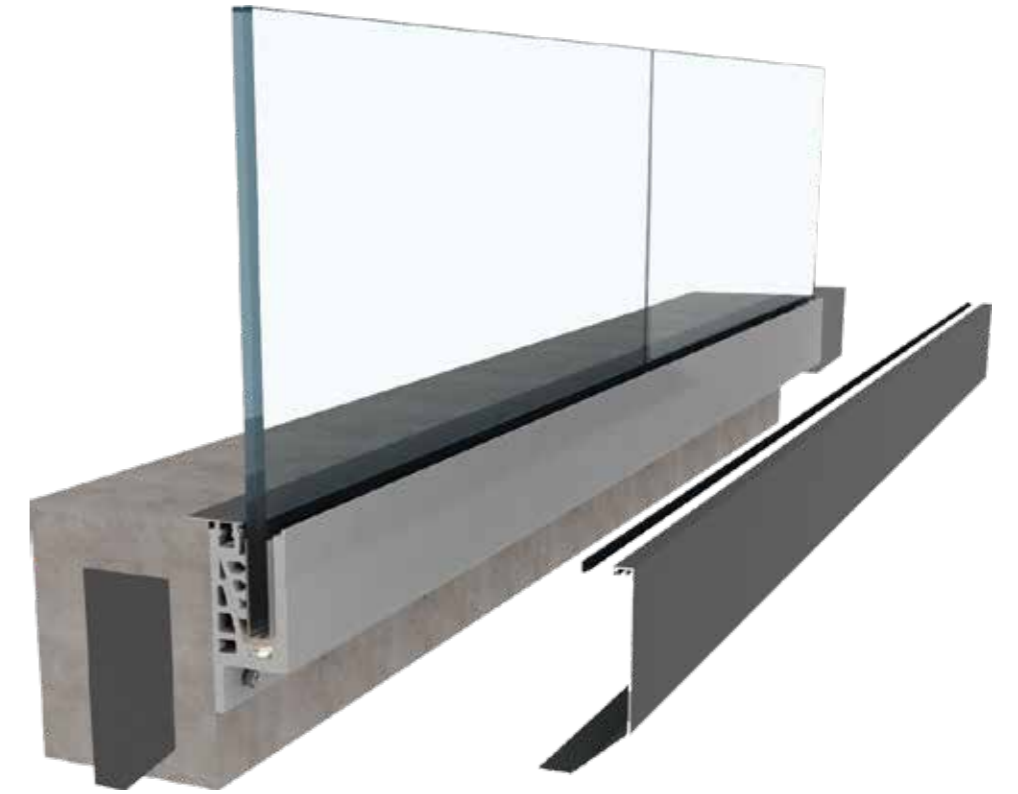

立装式全玻璃护栏·隐藏式全玻璃护栏·外装式全玻璃护栏
On-floor all-glass system · In-floor all-glass system · External all-glass system

型材与配件 · PROFILES & ACCESSORIES

型材与配件 · PROFILES & ACCESSORIES

型材与配件 · PROFILES & ACCESSORIES

型材与配件 · PROFILES & ACCESSORIES

外装玻璃底座
Glass Supporting Profile

顶部装饰盖板
Upper Decorative Cover

底部装饰盖板
Bottom Decorative Cover

端盖
End cap

PVC 橡胶板
PVC Rubber Sheet

固定螺栓
Fixing Glass Rosette

不锈钢扶手管 (方形)
SS Slot Tube (Square)

厚度 Thickness	1.5mm, 2.0mm
玻璃厚度 Glass Thickness	6+0.76PVB+6mm 8+1.52PVB+8mm

不锈钢扶手管 (方形)
SS Slot Tube (Square)

厚度 Thickness	1.5mm, 2.0mm
玻璃厚度 Glass Thickness	6+0.76PVB+6mm 8+1.52PVB+8mm

不锈钢扶手管 (矩形)
SS Slot Tube (Rectangular)

厚度 Thickness	1.5mm, 2.0mm
玻璃厚度 Glass Thickness	6+0.76PVB+6mm 8+1.52PVB+8mm