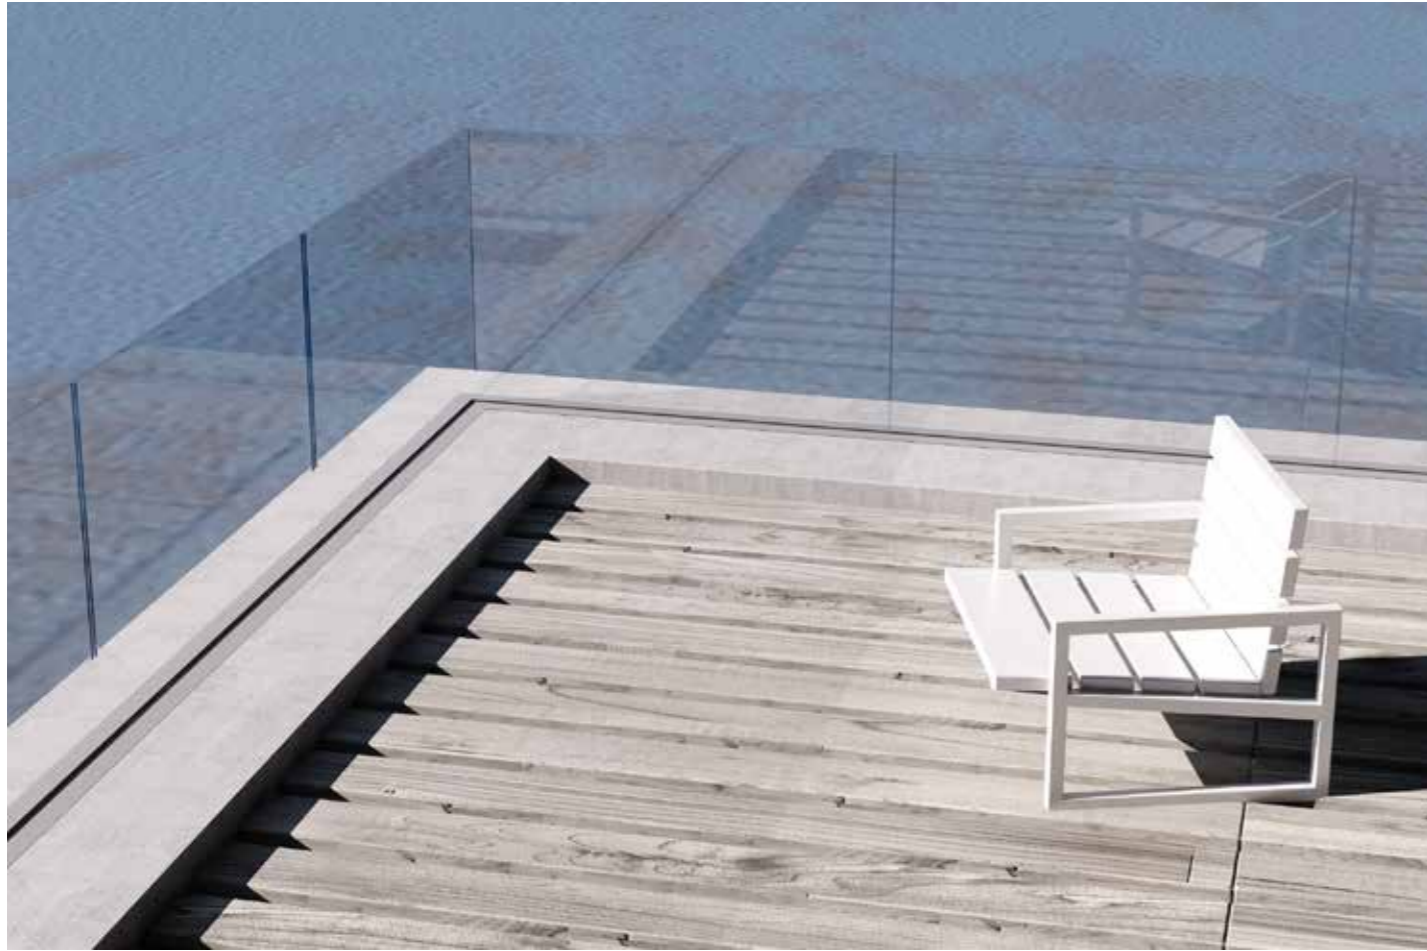

型材与配件 · PROFILES & ACCESSORIES