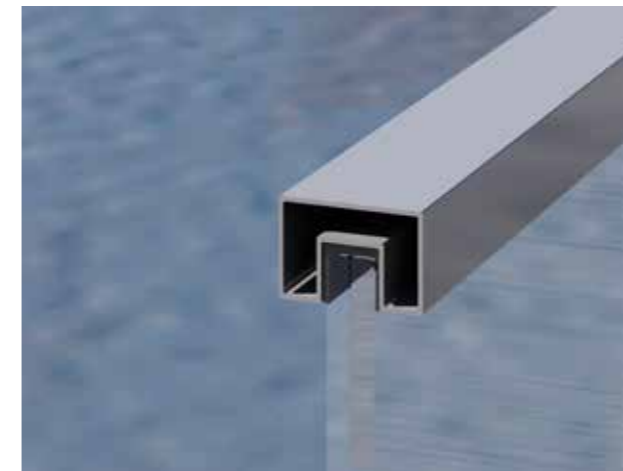

不锈钢扶手管 (圆形)
SS Slot Tube (Round)

厚度 Thickness	1.5mm, 2.0mm
玻璃厚度 Glass Thickness	6+0.76PVB+6mm 8+1.52PVB+8mm

不锈钢扶手管 (圆形)
SS Slot Tube (Round)

厚度 Thickness	1.5mm, 2.0mm
玻璃厚度 Glass Thickness	6+0.76PVB+6mm 8+1.52PVB+8mm

不锈钢扶手管 (圆形)
SS Slot Tube (Round)

厚度 Thickness	1.5mm, 2.0mm
玻璃厚度 Glass Thickness	6+0.76PVB+6mm 8+1.52PVB+8mm 10+1.52PVB+10mm

不锈钢扶手 (椭圆)
SS Slot Tube (Oval)

厚度 Thickness	1.5mm, 2.0mm
玻璃厚度 Glass Thickness	6+0.76PVB+6mm 8+1.52PVB+8mm