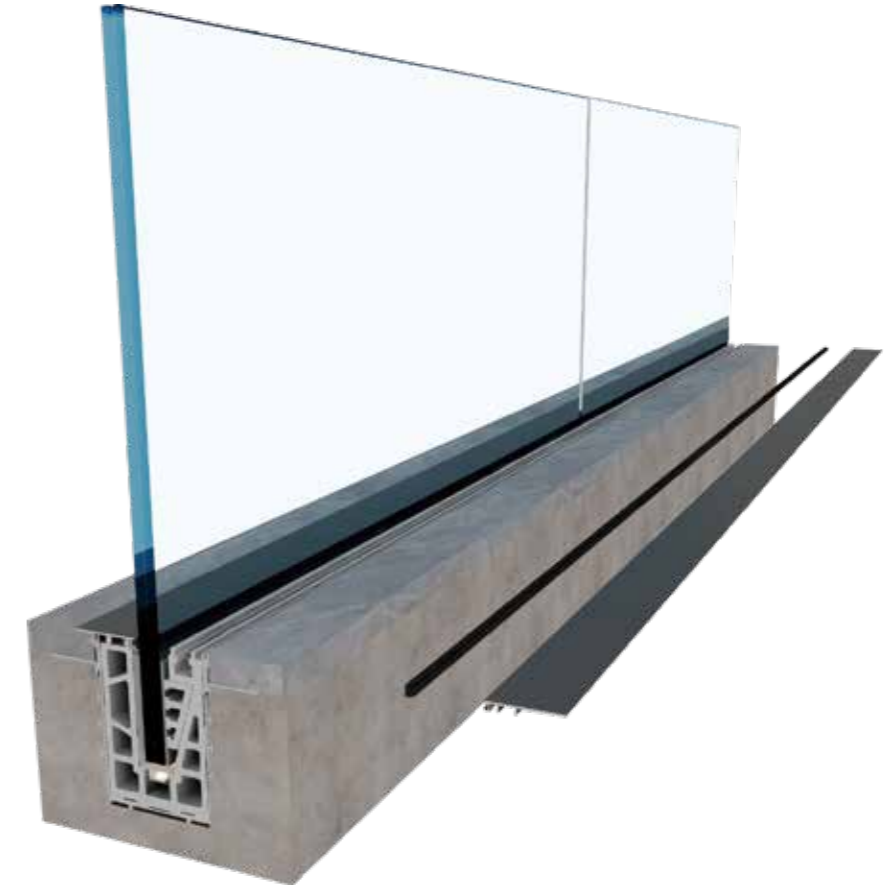

立装式全玻璃护栏·隐藏式全玻璃护栏·外装式全玻璃护栏
On-floor all-glass system · In-floor all-glass system · External all-glass system

型材与配件 · PROFILES & ACCESSORIES

型材与配件 · PROFILES & ACCESSORIES

型材与配件 · PROFILES & ACCESSORIES

型材与配件 · PROFILES & ACCESSORIES

外装玻璃底座
Glass Supporting Profile

顶部装饰盖板
Upper Decorative Cover

底部装饰盖板
Bottom Decorative Cover

端盖
End cap

PVC 橡胶板
PVC Rubber Sheet

固定螺栓
Fixing Glass Rosette

不锈钢扶手管 (方形)
SS Slot Tube (Square)

厚度 Thickness	1.5mm, 2.0mm
玻璃厚度 Glass Thickness	6+0.76PVB+6mm 8+1.52PVB+8mm

不锈钢扶手管 (方形)
SS Slot Tube (Square)

厚度 Thickness	1.5mm, 2.0mm
玻璃厚度 Glass Thickness	6+0.76PVB+6mm 8+1.52PVB+8mm

不锈钢扶手管 (矩形)
SS Slot Tube (Rectangular)

厚度 Thickness	1.5mm, 2.0mm
玻璃厚度 Glass Thickness	6+0.76PVB+6mm 8+1.52PVB+8mm