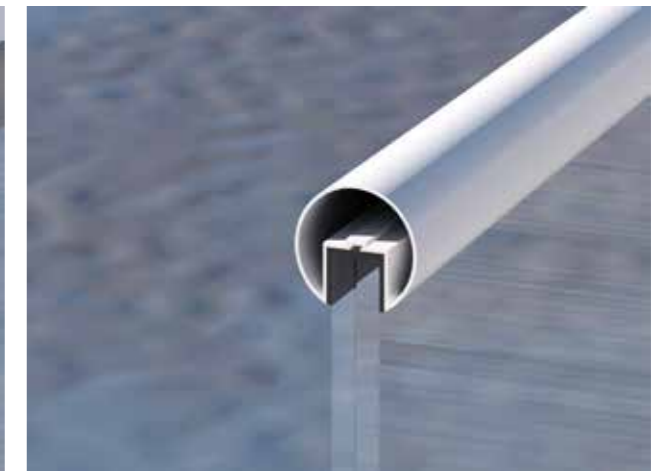

外装玻璃底座
Glass Supporting Profile

顶部装饰盖板
Upper Decorative Cover

底部装饰盖板
Bottom Decorative Cover

端盖
End cap

PVC 橡胶板
PVC Rubber Sheet

固定螺栓
Fixing Glass Rosette

不锈钢扶手管 (方形)
SS Slot Tube (Square)

厚度 Thickness	1.5mm, 2.0mm
玻璃厚度 Glass Thickness	6+0.76PVB+6mm 8+1.52PVB+8mm

铝扶手管 (圆形)
Alu Slot Tube (Round)

厚度 Thickness	1.5mm
玻璃厚度 Glass Thickness	6+0.76PVB+6mm 8+1.52PVB+8mm 10+1.52PVB+10mm

铝扶手管 (圆形)
Alu Slot Tube (Round)

厚度 Thickness	1.5mm
玻璃厚度 Glass Thickness	8mm, 10mm 6+0.76PVB+6mm

不锈钢扶手管 (圆形)
SS Slot Tube (Round)

厚度 Thickness	1.5mm, 2.0mm
玻璃厚度 Glass Thickness	6+0.76PVB+6mm 8+1.52PVB+8mm

不锈钢扶手管 (圆形)
SS Slot Tube (Round)

厚度 Thickness	1.5mm, 2.0mm
玻璃厚度 Glass Thickness	6+0.76PVB+6mm 8+1.52PVB+8mm

不锈钢扶手管 (圆形)
SS Slot Tube (Round)

厚度 Thickness	1.5mm, 2.0mm
玻璃厚度 Glass Thickness	6+0.76PVB+6mm 8+1.52PVB+8mm 10+1.52PVB+10mm

不锈钢扶手 (椭圆)
SS Slot Tube (Oval)

厚度 Thickness	1.5mm, 2.0mm
玻璃厚度 Glass Thickness	6+0.76PVB+6mm 8+1.52PVB+8mm