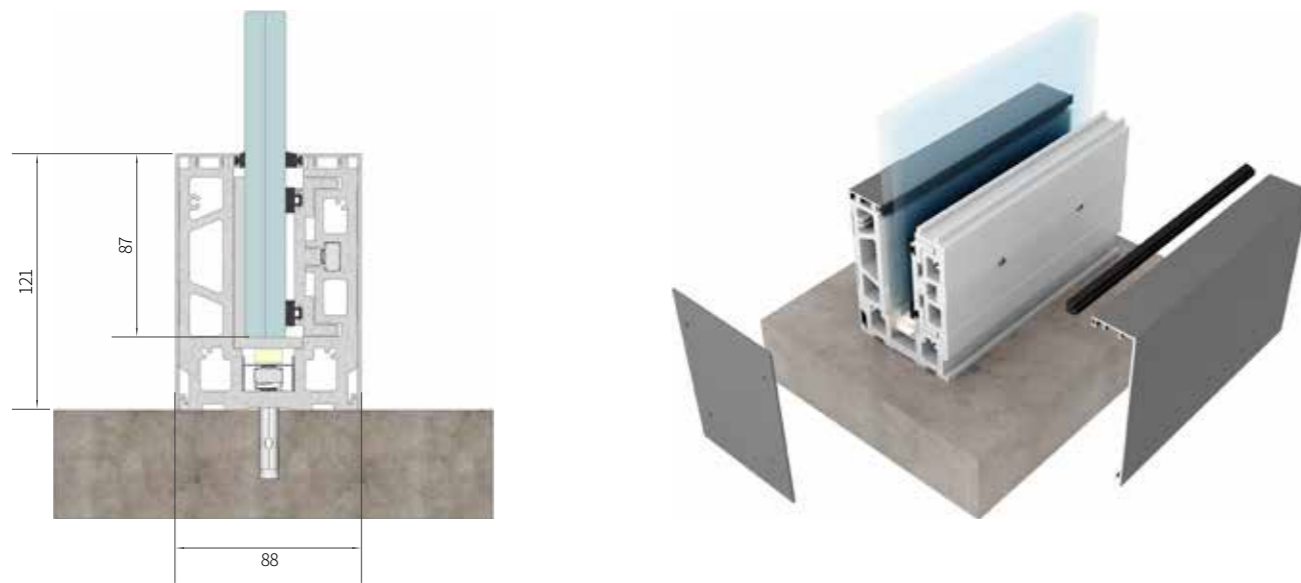

型材与配件 · PROFILES & ACCESSORIES