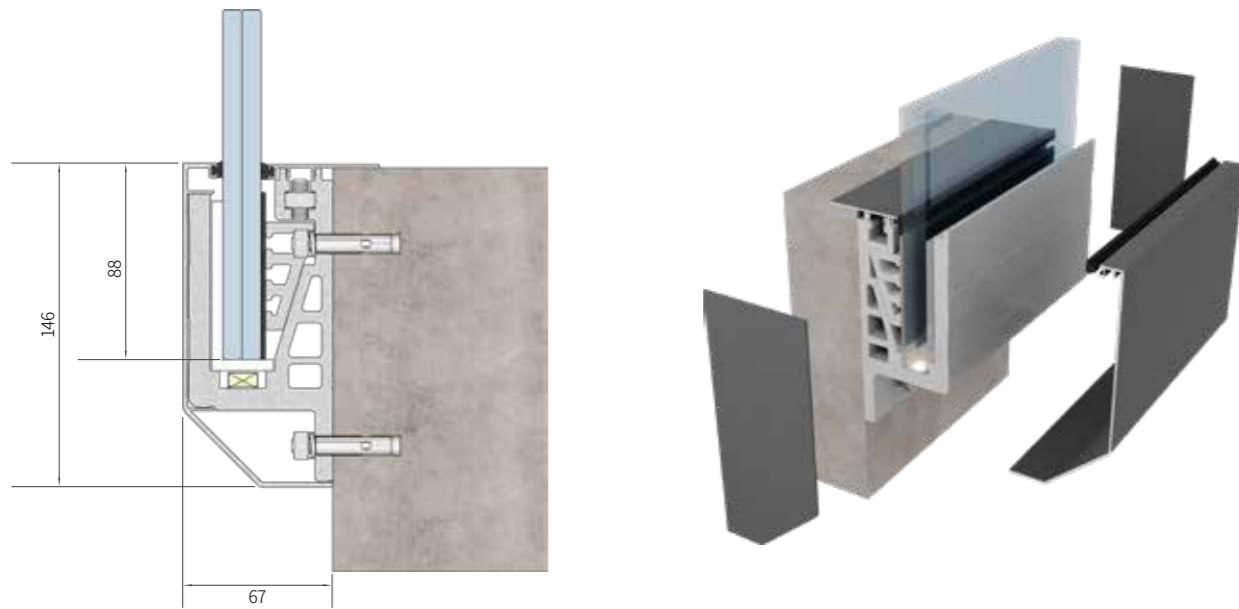

立装式全玻璃护栏·隐藏式全玻璃护栏·外装式全玻璃护栏
On-floor all-glass system · In-floor all-glass system · External all-glass system

型材与配件 · PROFILES & ACCESSORIES

型材与配件 · PROFILES & ACCESSORIES

型材与配件 · PROFILES & ACCESSORIES

型材与配件 · PROFILES & ACCESSORIES

外装玻璃底座
Glass Supporting Profile

顶部装饰盖板
Upper Decorative Cover

底部装饰盖板
Bottom Decorative Cover

端盖
End cap

PVC 橡胶板
PVC Rubber Sheet

固定螺栓
Fixing Glass Rosette

不锈钢扶手管 (方形)
SS Slot Tube (Square)

厚度 Thickness	1.5mm, 2.0mm
玻璃厚度 Glass Thickness	6+0.76PVB+6mm 8+1.52PVB+8mm

不锈钢扶手管 (方形)
SS Slot Tube (Square)

厚度 Thickness	1.5mm, 2.0mm
玻璃厚度 Glass Thickness	6+0.76PVB+6mm 8+1.52PVB+8mm

不锈钢扶手管 (矩形)
SS Slot Tube (Rectangular)

厚度 Thickness	1.5mm, 2.0mm
玻璃厚度 Glass Thickness	6+0.76PVB+6mm 8+1.52PVB+8mm

铝扶手管 (圆形)
Alu Slot Tube (Round)

厚度 Thickness	1.5mm
玻璃厚度 Glass Thickness	6+0.76PVB+6mm 8+1.52PVB+8mm 10+1.52PVB+10mm

铝扶手管 (圆形)
Alu Slot Tube (Round)

厚度 Thickness	1.5mm
玻璃厚度 Glass Thickness	8mm, 10mm 6+0.76PVB+6mm