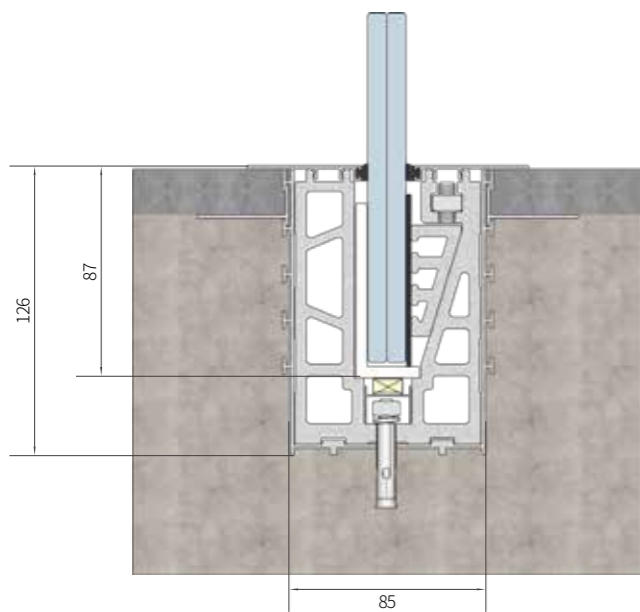

型材与配件 · PROFILES & ACCESSORIES