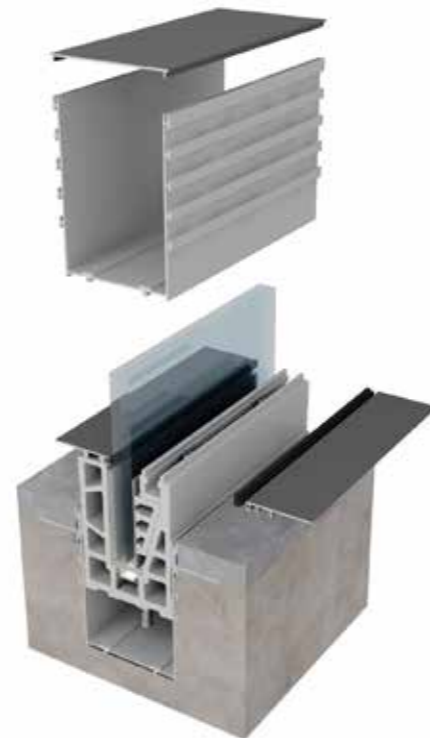

立装式全玻璃护栏·隐藏式全玻璃护栏·外装式全玻璃护栏
On-floor all-glass system · In-floor all-glass system · External all-glass system

型材与配件 · PROFILES & ACCESSORIES

型材与配件 · PROFILES & ACCESSORIES

型材与配件 · PROFILES & ACCESSORIES

型材与配件 · PROFILES & ACCESSORIES

外装玻璃底座
Glass Supporting Profile

顶部装饰盖板
Upper Decorative Cover

底部装饰盖板
Bottom Decorative Cover

端盖
End cap

PVC 橡胶板
PVC Rubber Sheet

固定螺栓
Fixing Glass Rosette

不锈钢扶手管 (方形)
SS Slot Tube (Square)

厚度 Thickness	1.5mm, 2.0mm
玻璃厚度 Glass Thickness	6+0.76PVB+6mm 8+1.52PVB+8mm

不锈钢扶手管 (方形)
SS Slot Tube (Square)

厚度 Thickness	1.5mm, 2.0mm
玻璃厚度 Glass Thickness	6+0.76PVB+6mm 8+1.52PVB+8mm

不锈钢扶手管 (矩形)
SS Slot Tube (Rectangular)

厚度 Thickness	1.5mm, 2.0mm
玻璃厚度 Glass Thickness	6+0.76PVB+6mm 8+1.52PVB+8mm

铝扶手管 (圆形)
Alu Slot Tube (Round)

厚度 Thickness	1.5mm
玻璃厚度 Glass Thickness	6+0.76PVB+6mm 8+1.52PVB+8mm 10+1.52PVB+10mm

铝扶手管 (圆形)
Alu Slot Tube (Round)

厚度 Thickness	1.5mm
玻璃厚度 Glass Thickness	8mm, 10mm 6+0.76PVB+6mm