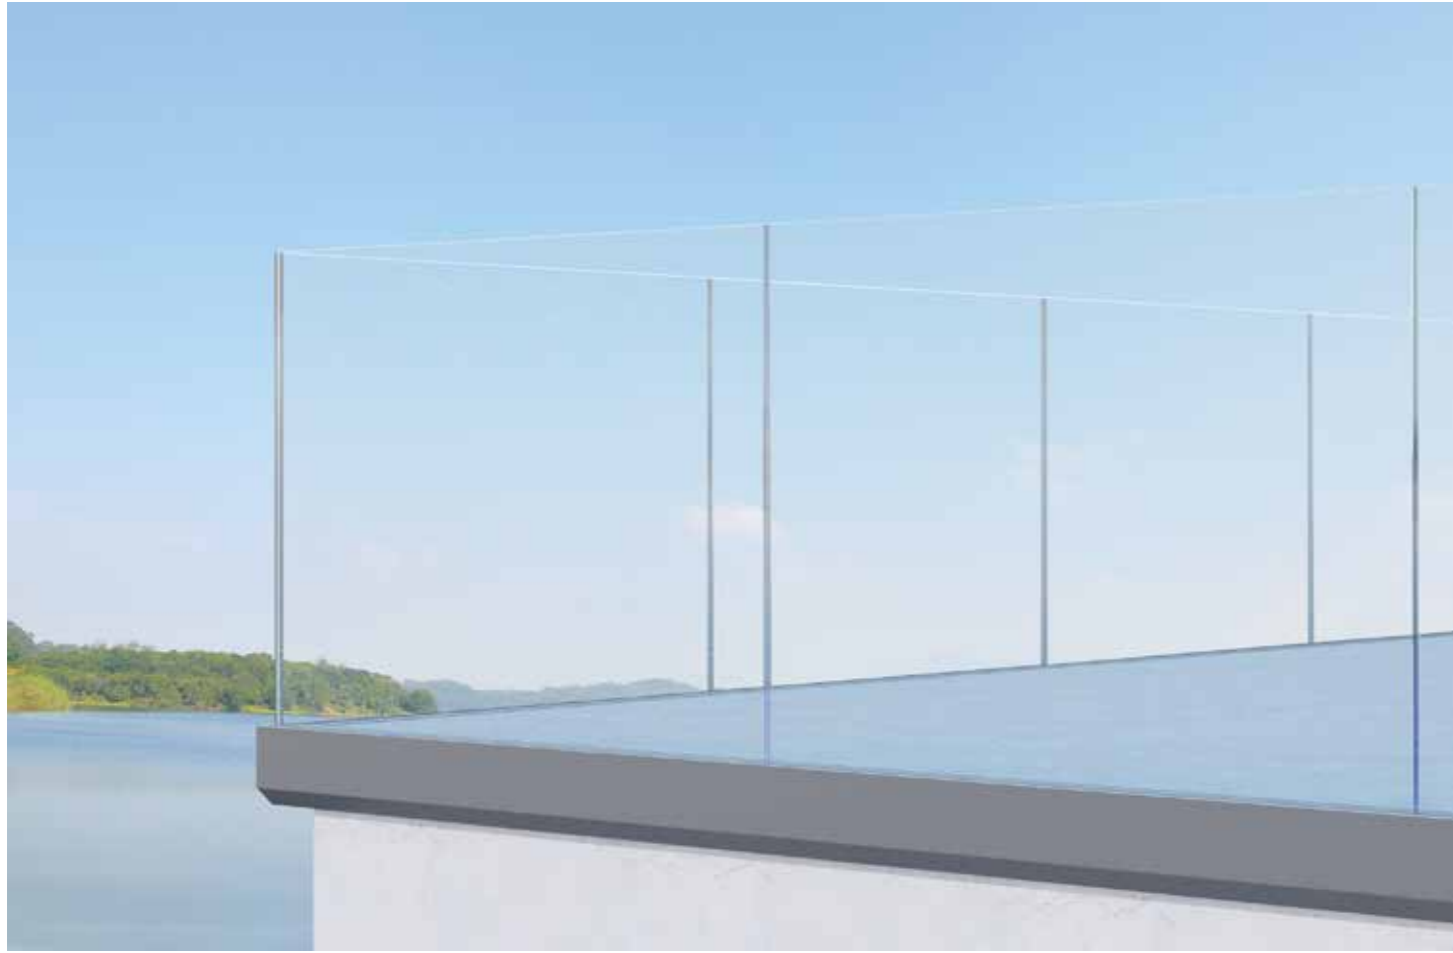

型材与配件 · PROFILES & ACCESSORIES