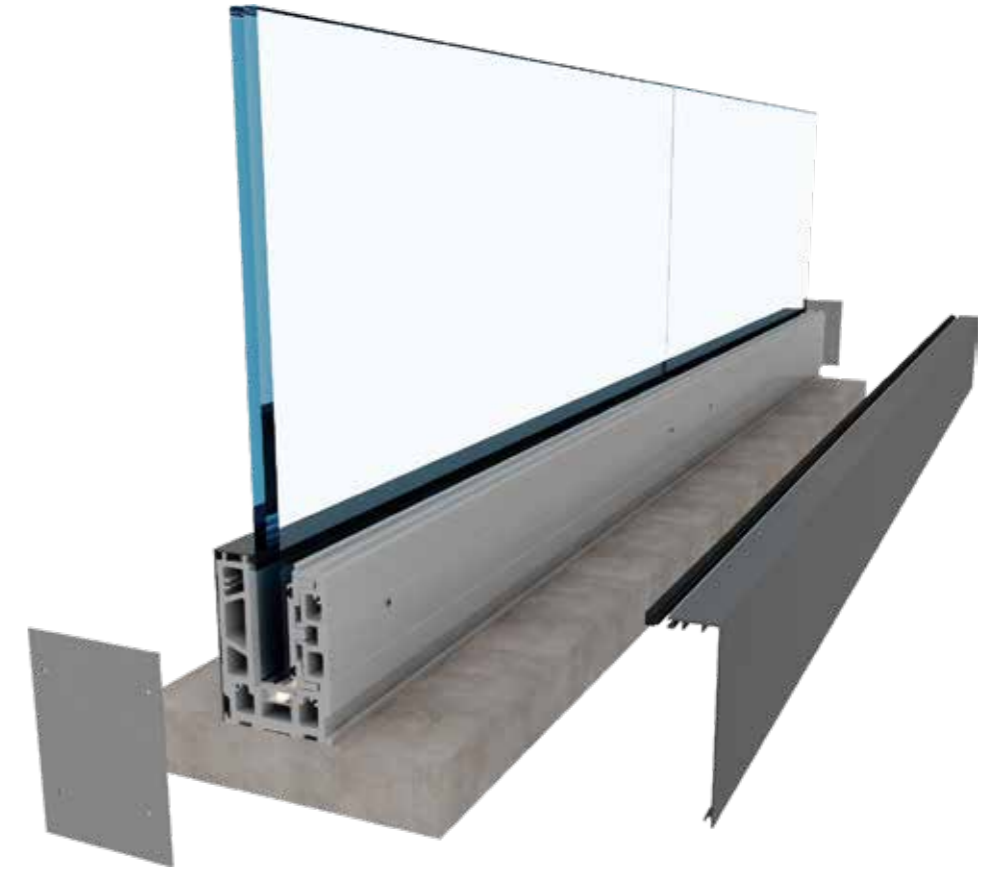

立装式全玻璃护栏·隐藏式全玻璃护栏·外装式全玻璃护栏
On-floor all-glass system · In-floor all-glass system · External all-glass system

型材与配件 · PROFILES & ACCESSORIES

型材与配件 · PROFILES & ACCESSORIES

型材与配件 · PROFILES & ACCESSORIES

型材与配件 · PROFILES & ACCESSORIES

外装玻璃底座
Glass Supporting Profile

顶部装饰盖板
Upper Decorative Cover

底部装饰盖板
Bottom Decorative Cover

端盖
End cap

PVC 橡胶板
PVC Rubber Sheet

固定螺栓
Fixing Glass Rosette

不锈钢扶手管 (方形)
SS Slot Tube (Square)

厚度 Thickness	1.5mm, 2.0mm
玻璃厚度 Glass Thickness	6+0.76PVB+6mm 8+1.52PVB+8mm

不锈钢扶手管 (方形)
SS Slot Tube (Square)

厚度 Thickness	1.5mm, 2.0mm
玻璃厚度 Glass Thickness	6+0.76PVB+6mm 8+1.52PVB+8mm

不锈钢扶手管 (矩形)
SS Slot Tube (Rectangular)

厚度 Thickness	1.5mm, 2.0mm
玻璃厚度 Glass Thickness	6+0.76PVB+6mm 8+1.52PVB+8mm