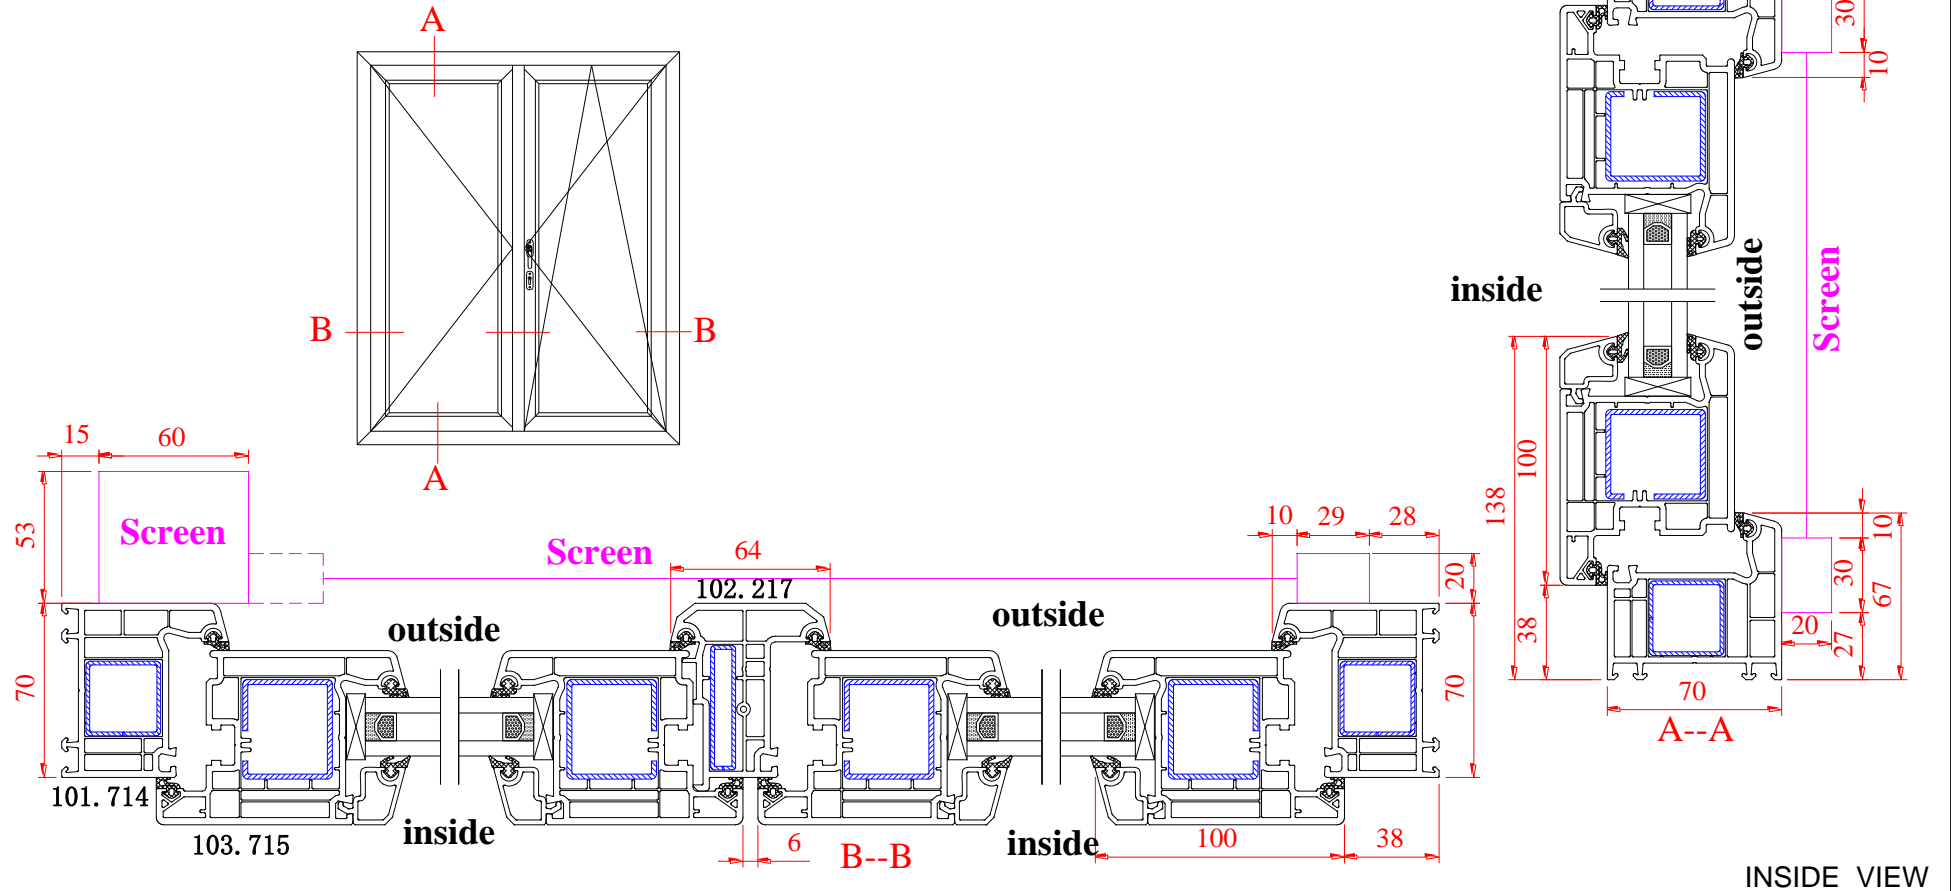

Technical Literature

Version: 1.3

VEKA AD70 Casement Series

Open to inside

INSIDE VIEW

ROPO Windows & Doors

ADD: Tieling Industrial Zone, Fuzhou City, Fujian Province, China

Web: www.chinaropo.com