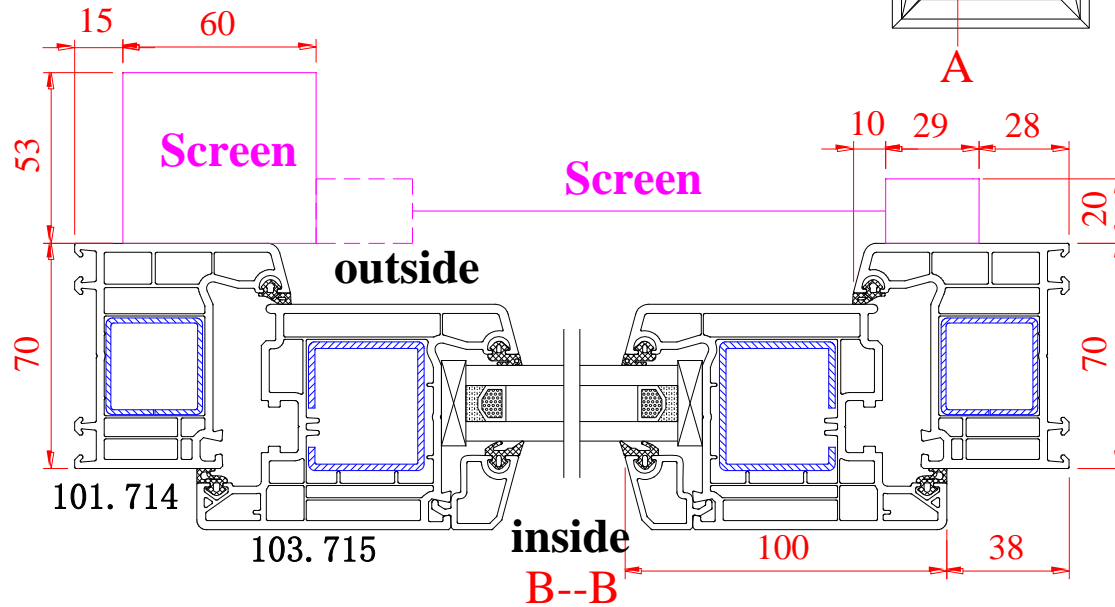

VEKA AD70 Casement Series

Till & turn door

ROPO Windows & Doors

ADD: Tieling Industrial Zone, Fuzhou City, Fujian Province, China

Web: www.chinaropo.com

E-mail: sales@chinaropo.com

Tel: +0086-591-87147106 Fax: +0086-591-87143620

Technical Literature

Version: 1.3