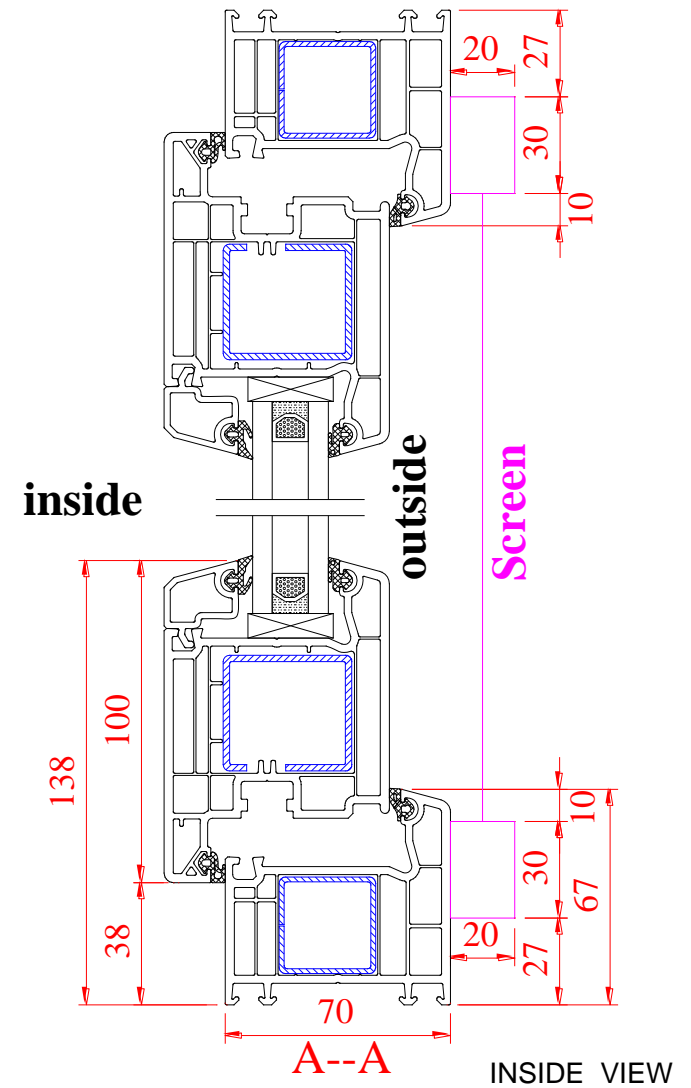

VEKA AD70 Casement Series

Till & turn door

ROPO Windows & Doors

ADD: Tieling Industrial Zone, Fuzhou City, Fujian Province, China

Web: www.chinaropo.com

E-mail: sales@chinaropo.com

Tel: +0086-591-87147106 Fax: +0086-591-87143620

Technical Literature

Version: 1.3