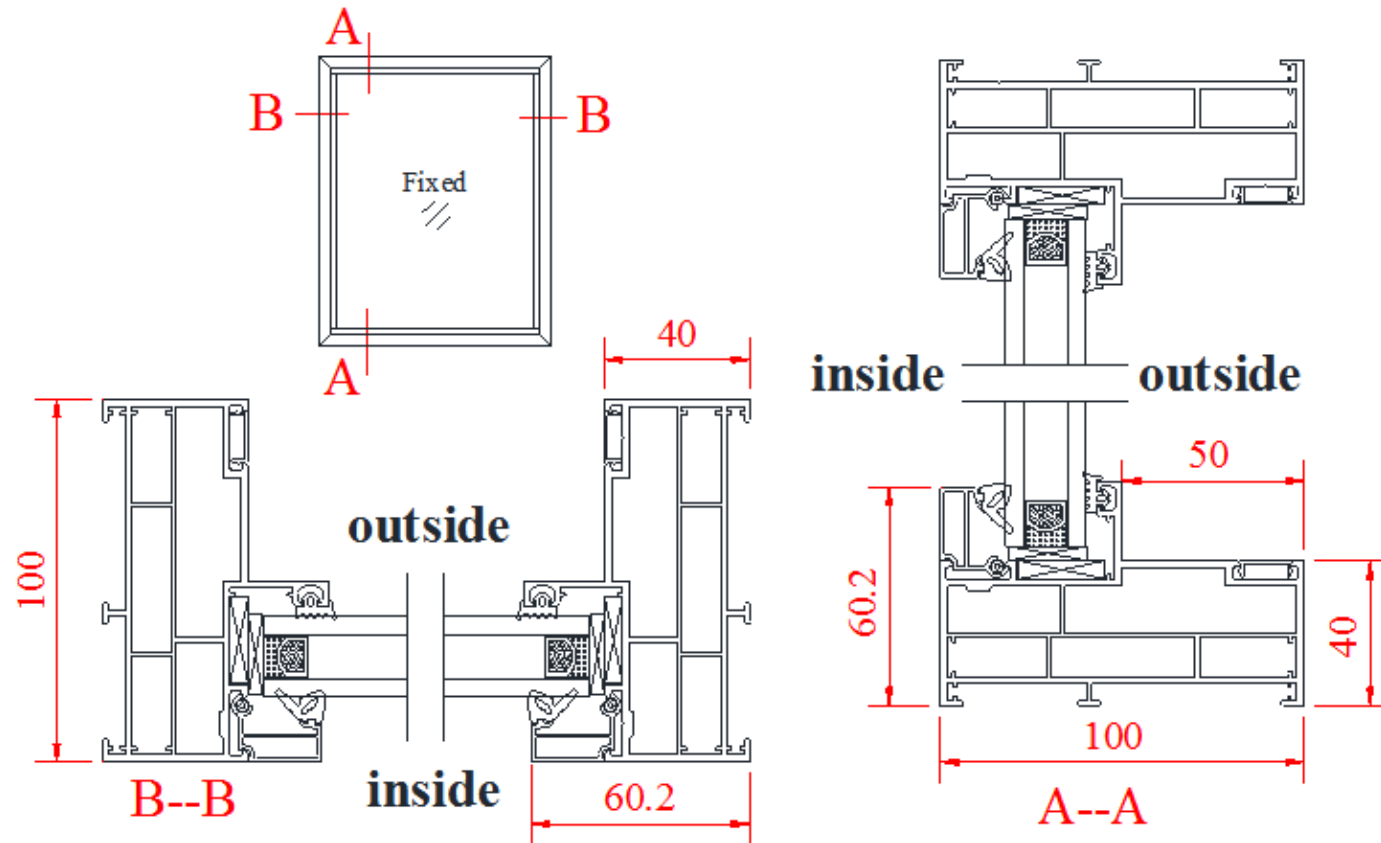

# ROPO Alu 100 Casement Series

INSIDE VIEW

ROPO Windows & Doors

ADD: Tieling Industrial Zone, Fuzhou City, Fujian Province, China

Web: [www.chinaropo.com](http://www.chinaropo.com)

E-mail: [sales@chinaropo.com](mailto:sales@chinaropo.com)