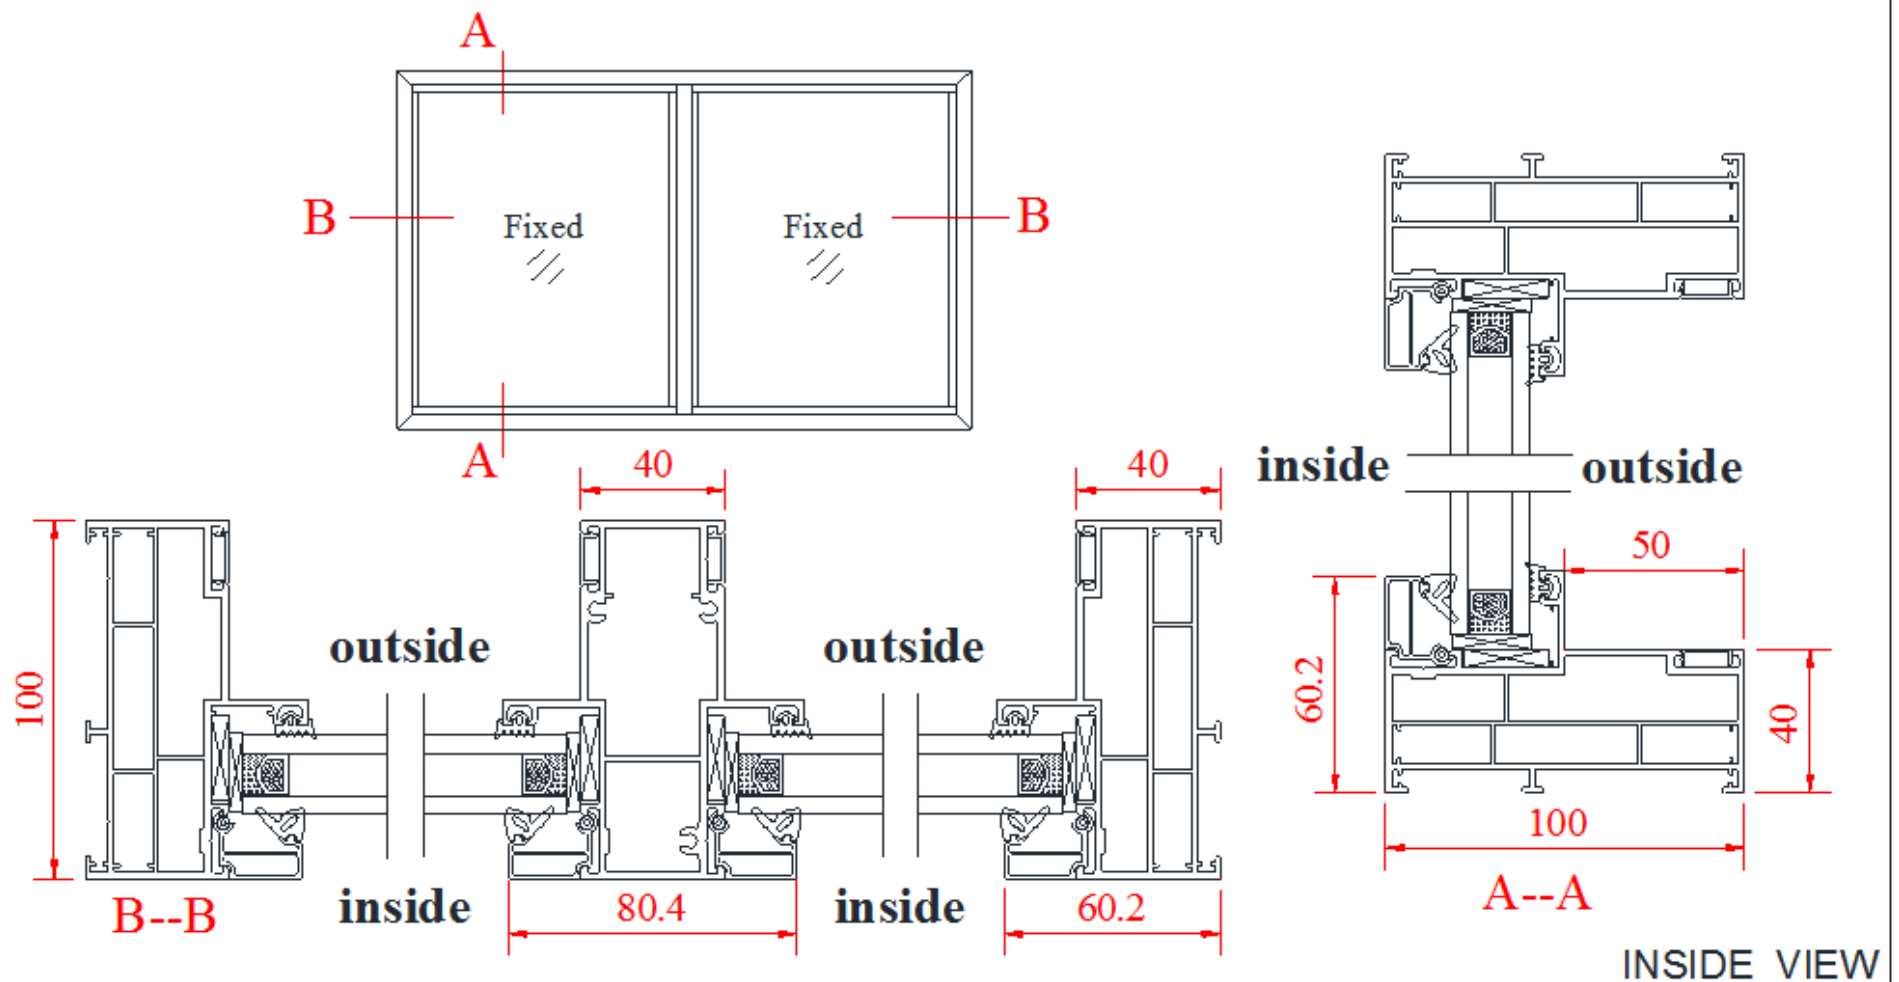

Alu 100 Casement Series

ROPO Windows & Doors

ADD: Tieling Industrial Zone, Fuzhou City, Fujian Province, China

Web: www.chinaropo.com

E-mail: sales@chinaropo.com

Tel: +0086-591-87147106 Fax: +0086-591-87143620

Technical Literature

Version: Alu1.3