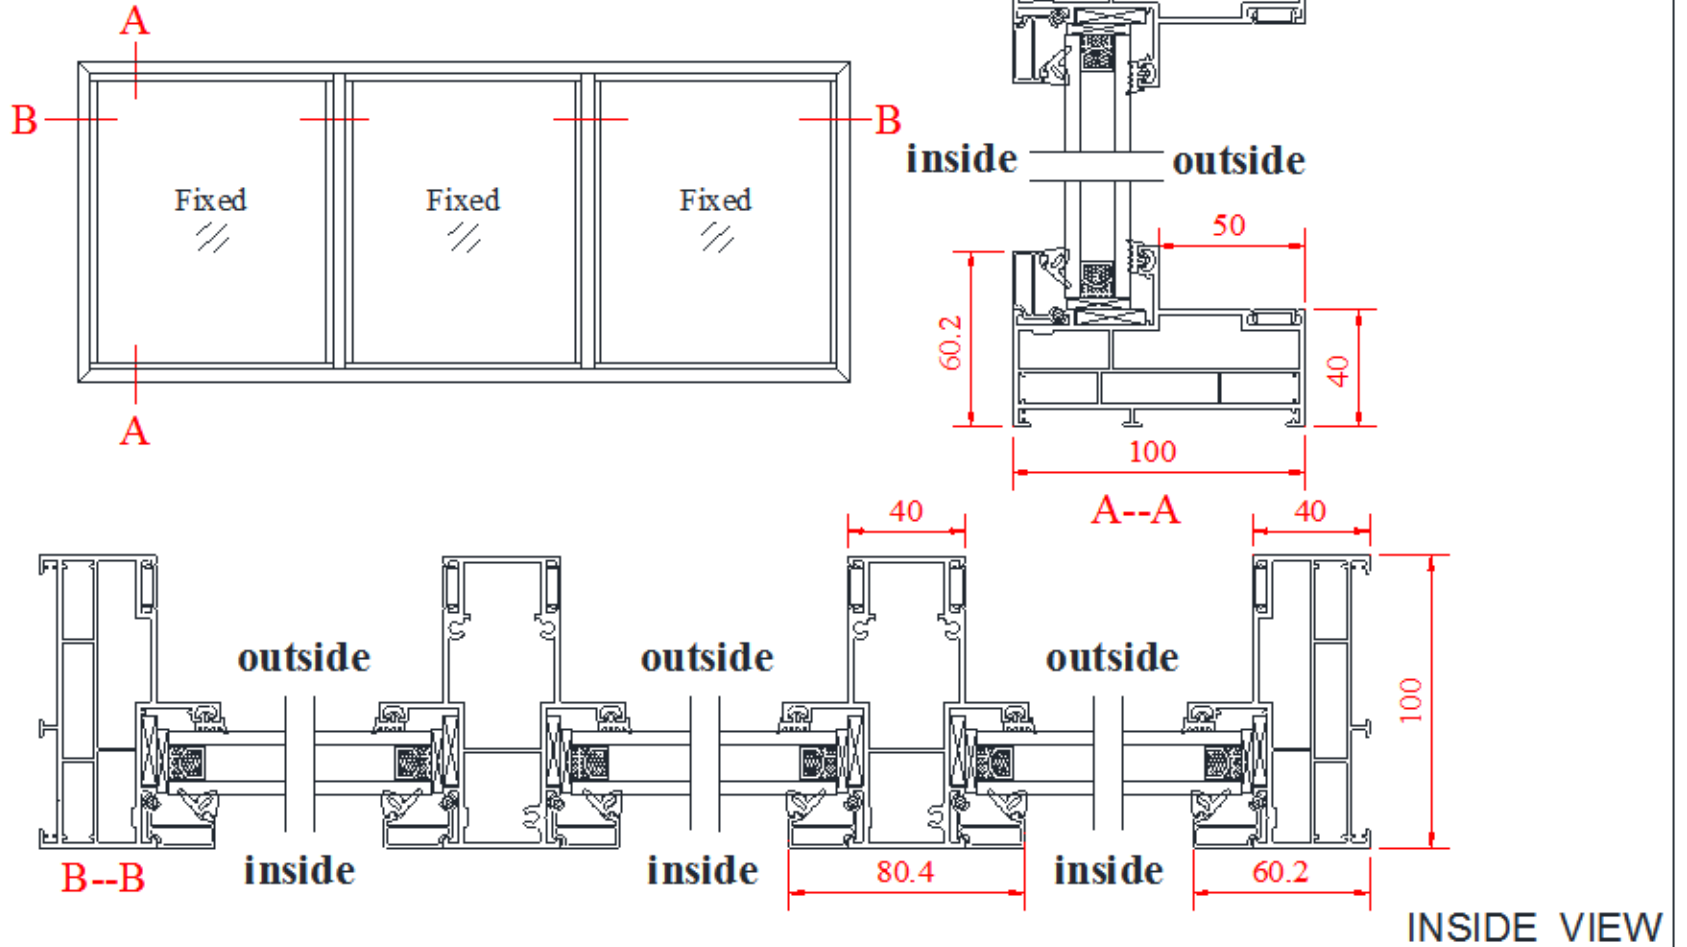

ROPO Alu 100 Casement Series

ROPO Windows & Doors

ADD: Tieling Industrial Zone, Fuzhou City, Fujian Province, China

Web: www.chinaropo.com

E-mail: sales@chinaropo.com

Tel: +0086-591-87147106 Fax: +0086-591-87143620

Technical Literature

Version: Alu1.3