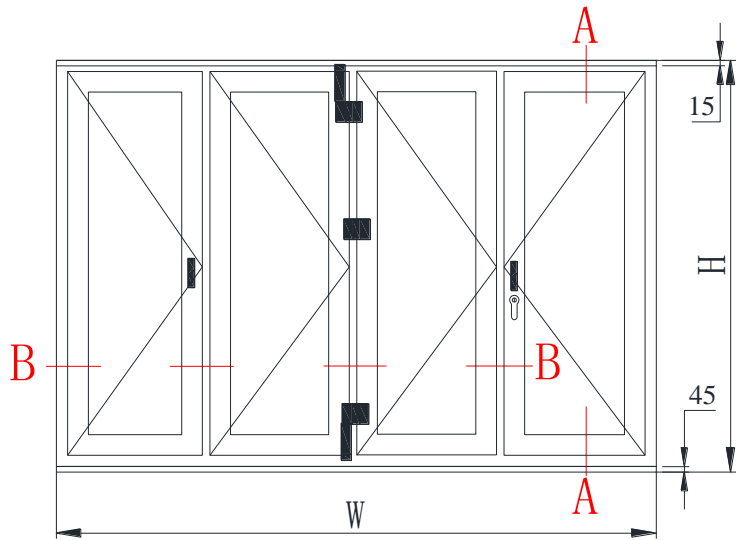

Version: 1.6

VEKA AD70

open to inside

INSIDE VIEW

ROPO Windows & Doors

ADD: Tieling Industrial Zone, Fuzhou City, Fujian Province, China
 Web: www.chinaropo.com
 E-mail: sales@chinaropo.com
 Tel: +0086-591-87147106 Fax: +0086-591-87143620

Technical Literature

Version: 1.6

VEKA AD70

open to inside

Screen outside

B--B inside

INSIDE VIEW

®