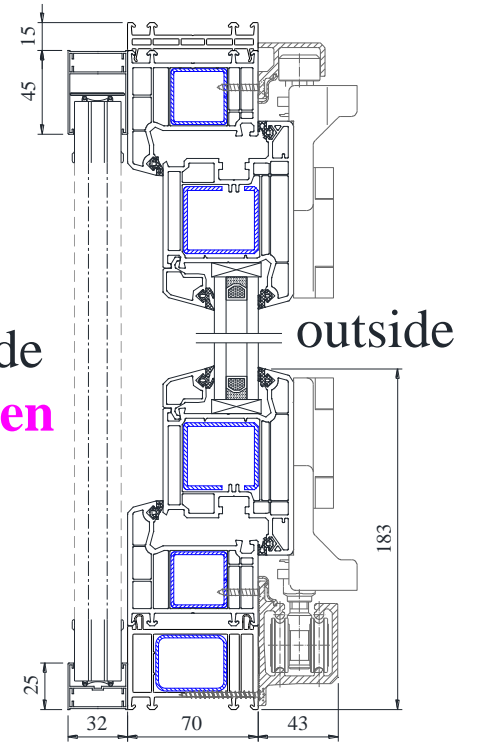

VEKA AD70

INSIDE VIEW