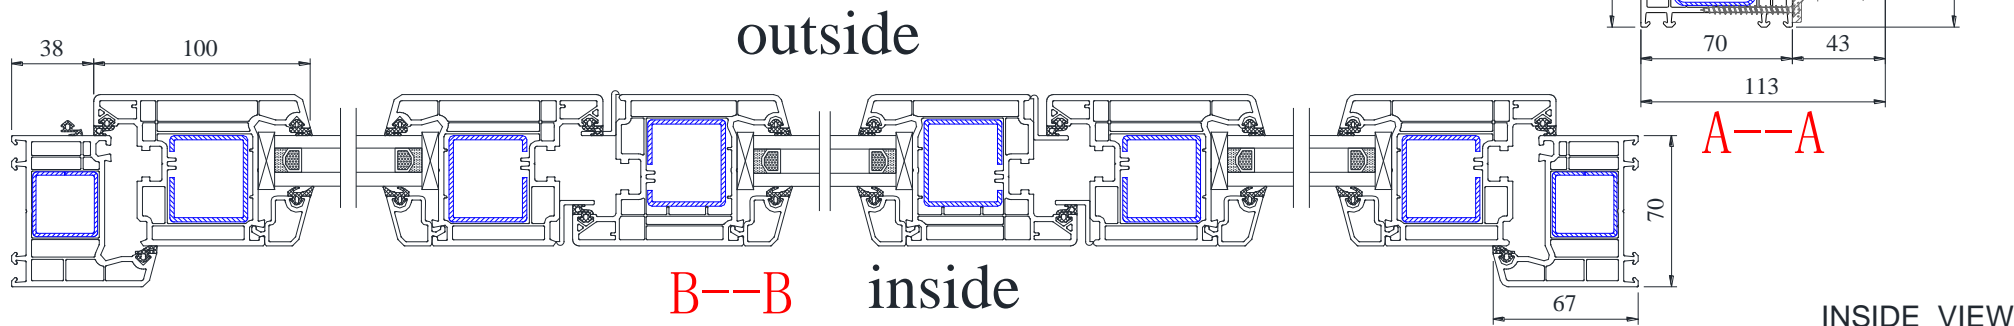

open to outside

INSIDE VIEW