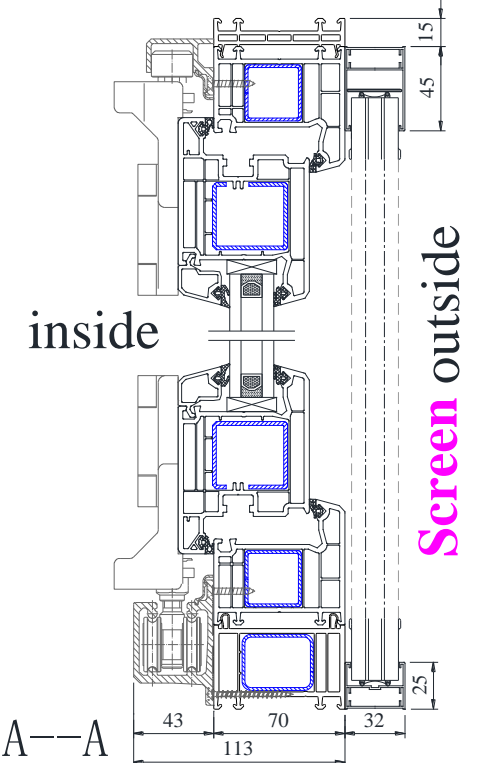

Version: 1.6

VEKA AD70

open to inside

INSIDE VIEW

ROPO Windows & Doors

ADD: Tieling Industrial Zone, Fuzhou City, Fujian Province, China
 Web: www.chinaropo.com
 E-mail: sales@chinaropo.com
 Tel: +0086-591-87147106 Fax: +0086-591-87143620

Technical Literature

Version: 1.6

VEKA AD70

open to inside

Screen outside

B--B inside

INSIDE VIEW

®