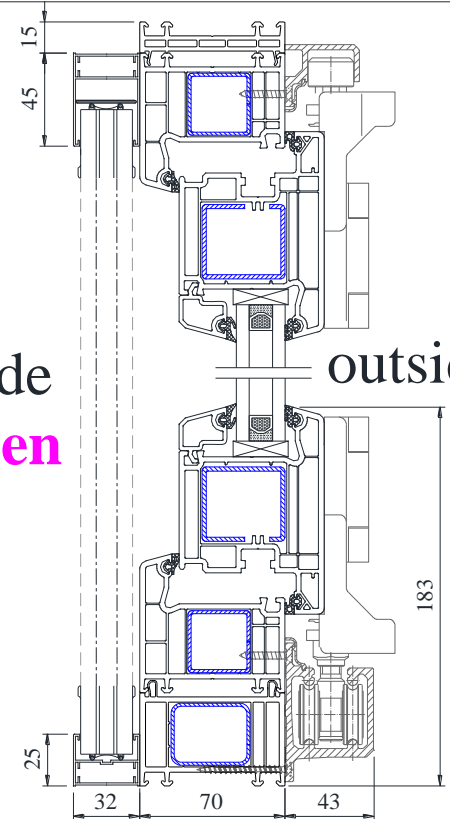

Technical Literature

Version: 1.6

VEKA AD70

open to outside

inside
Screen
outside

outside

Screen B--B inside

INSIDE VIEW