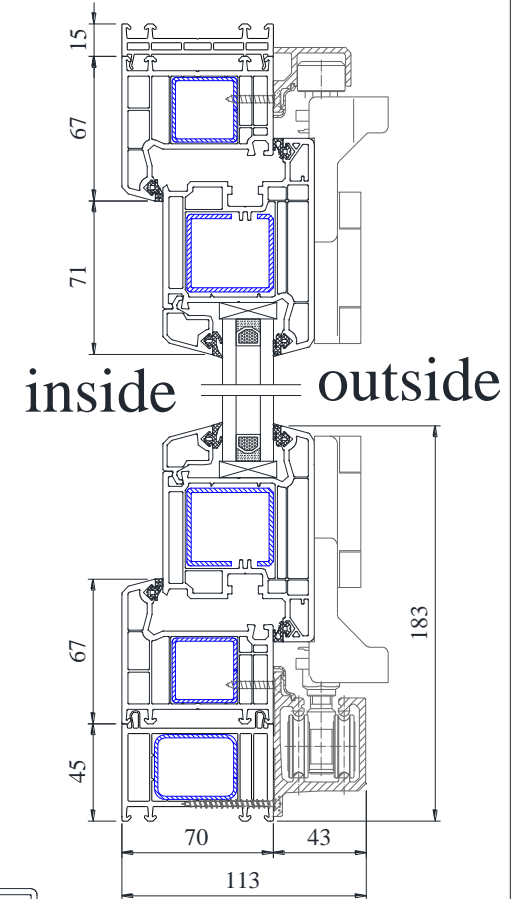

open to outside

INSIDE VIEW