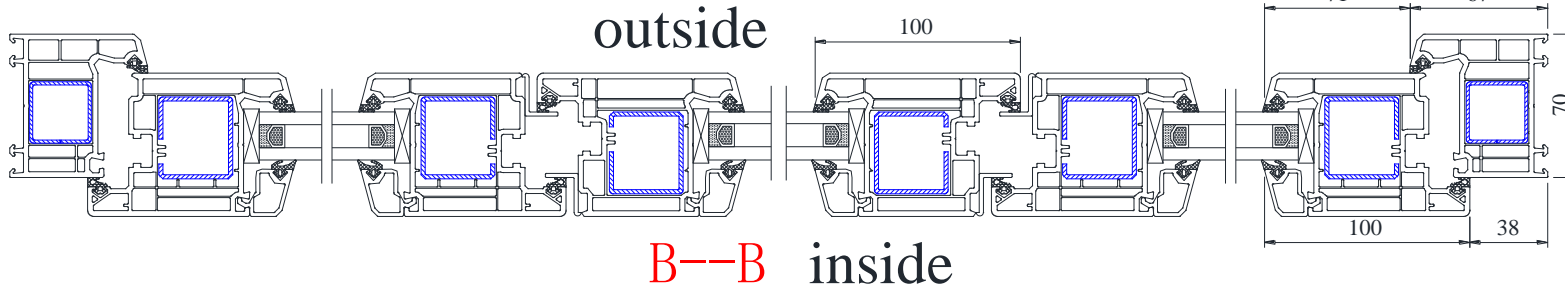

open to inside

INSIDE VIEW