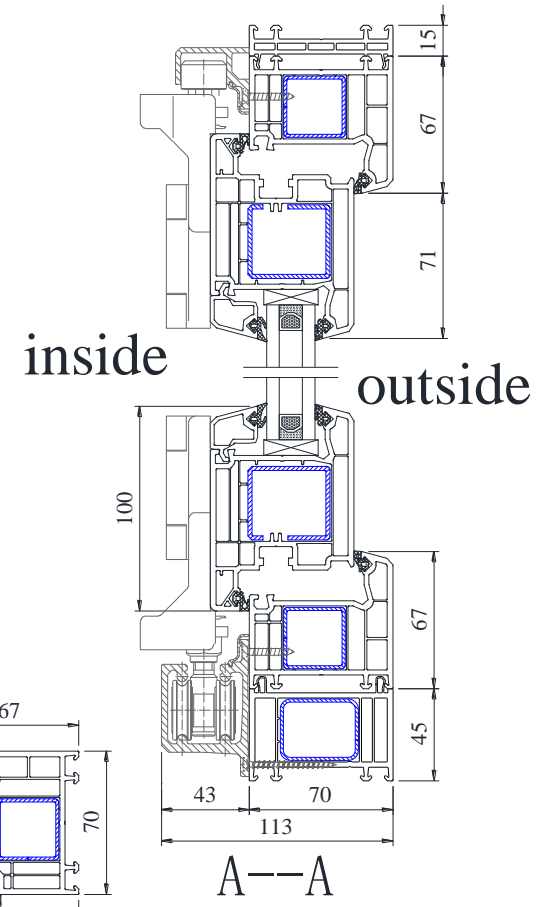

open to inside

INSIDE VIEW