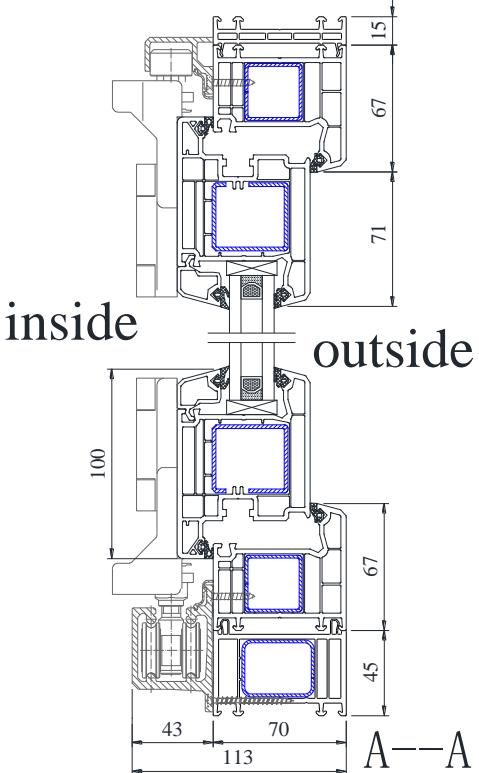

INSIDE VIEW