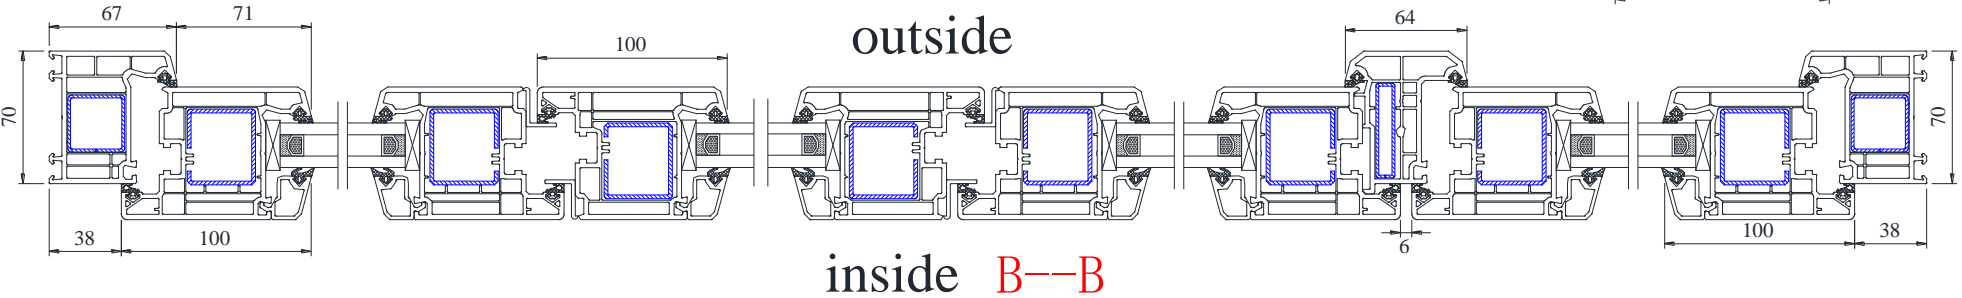

Version: 1.6

VEKA AD70

open to inside

INSIDE VIEW

ROPO Windows & Doors

ADD: Tieling Industrial Zone, Fuzhou City, Fujian Province, China
 Web: www.chinaropo.com
 E-mail: sales@chinaropo.com
 Tel: +0086-591-87147106 Fax: +0086-591-87143620