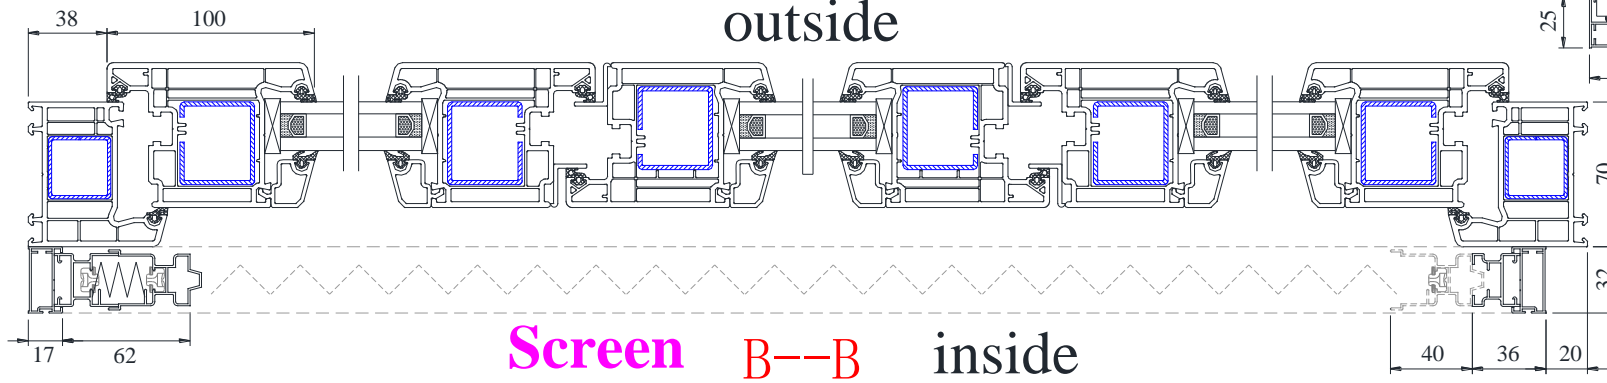

Technical Literature

Version: 1.6

VEKA AD70

open to outside

inside
Screen
outside

outside

Screen B--B inside

INSIDE VIEW