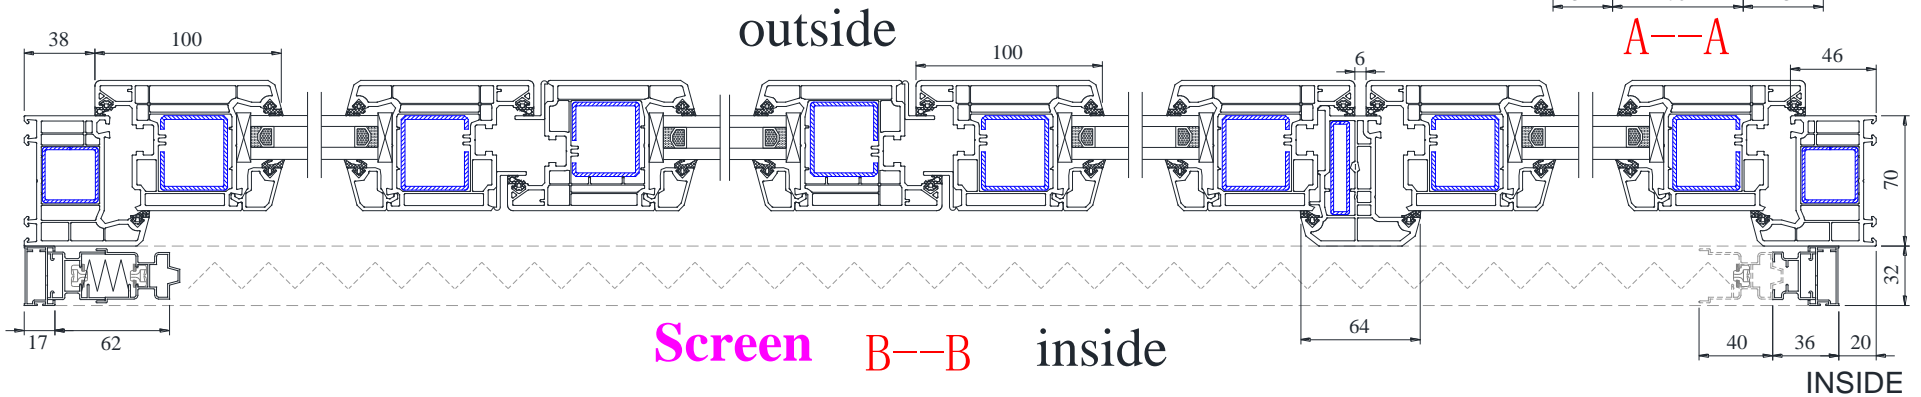

VEKA AD70

INSIDE VIEW