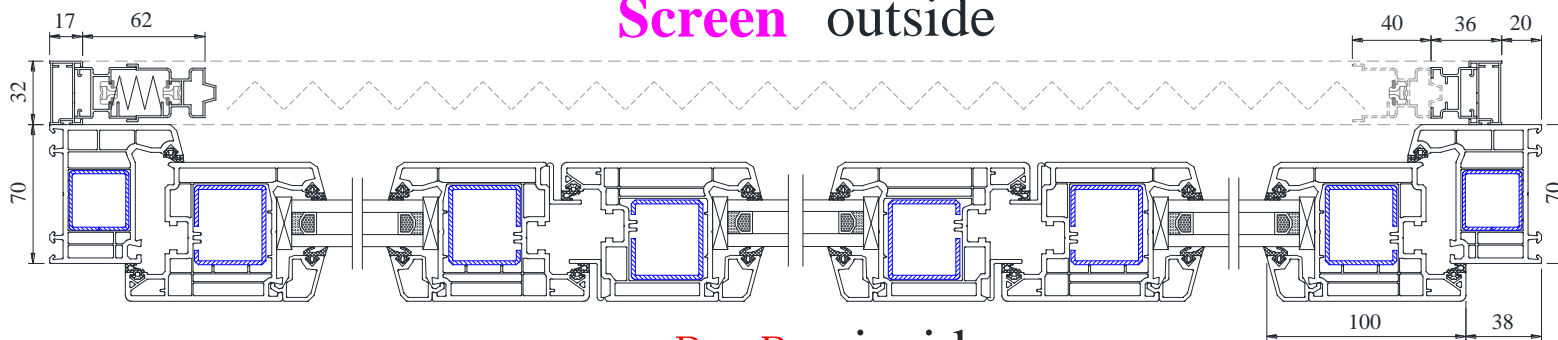

Technical Literature

Version: 1.6

VEKA AD70

open to inside

inside

Screen outside

Screen outside

B--B inside