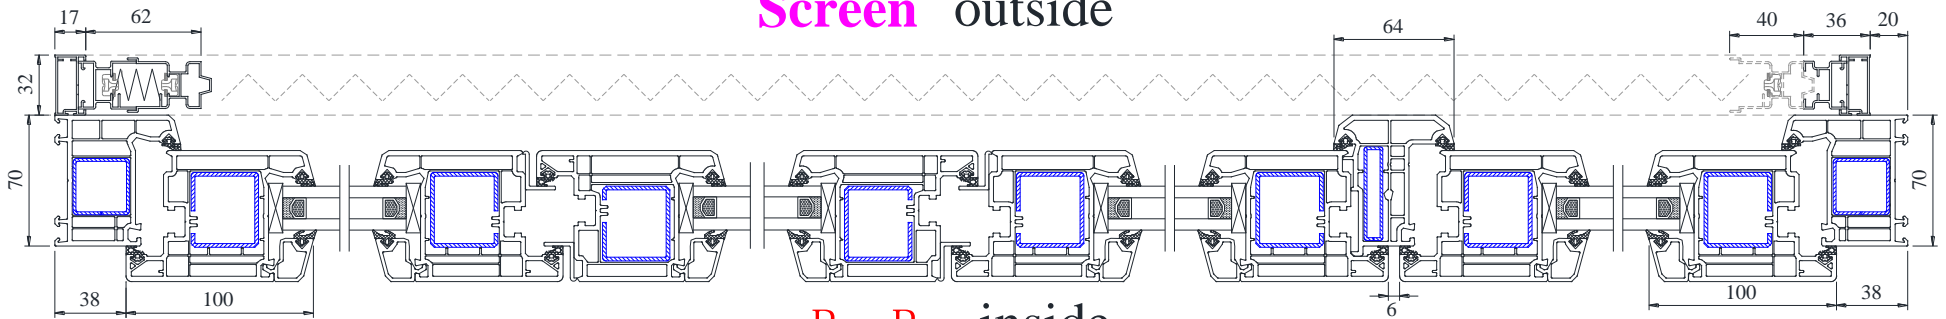

Technical Literature

Version: 1.6

VEKA AD70

open to inside

Screen outside

B--B inside

INSIDE VIEW

®