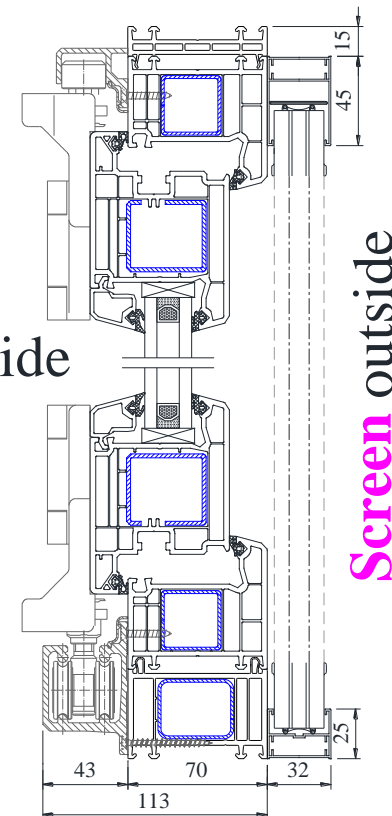

open to inside

INSIDE VIEW

®

ROPO Windows & Doors

ADD: Tieling Industrial Zone, Fuzhou City, Fujian Province, China

Web: www.chinaropo.com

E-mail: sales@chinaropo.com

Tel: +0086-591-87147106 Fax: +0086-591-87143620

Technical Literature

Version: 1.6

VEKA AD70

open to inside

inside

Screen outside

Screen outside

B--B inside