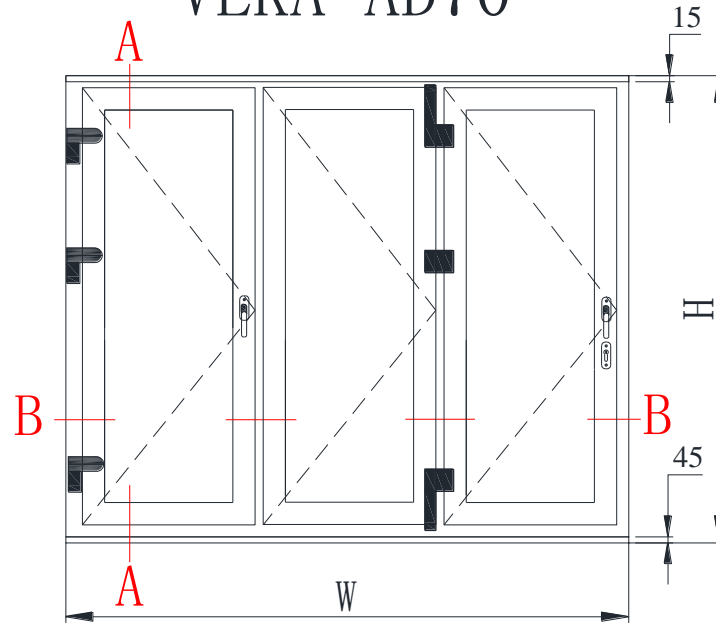

Technical Literature

Version: 1.6

VEKA AD70

open to outside

inside
Screen
outside

outside

Screen B--B inside

INSIDE VIEW