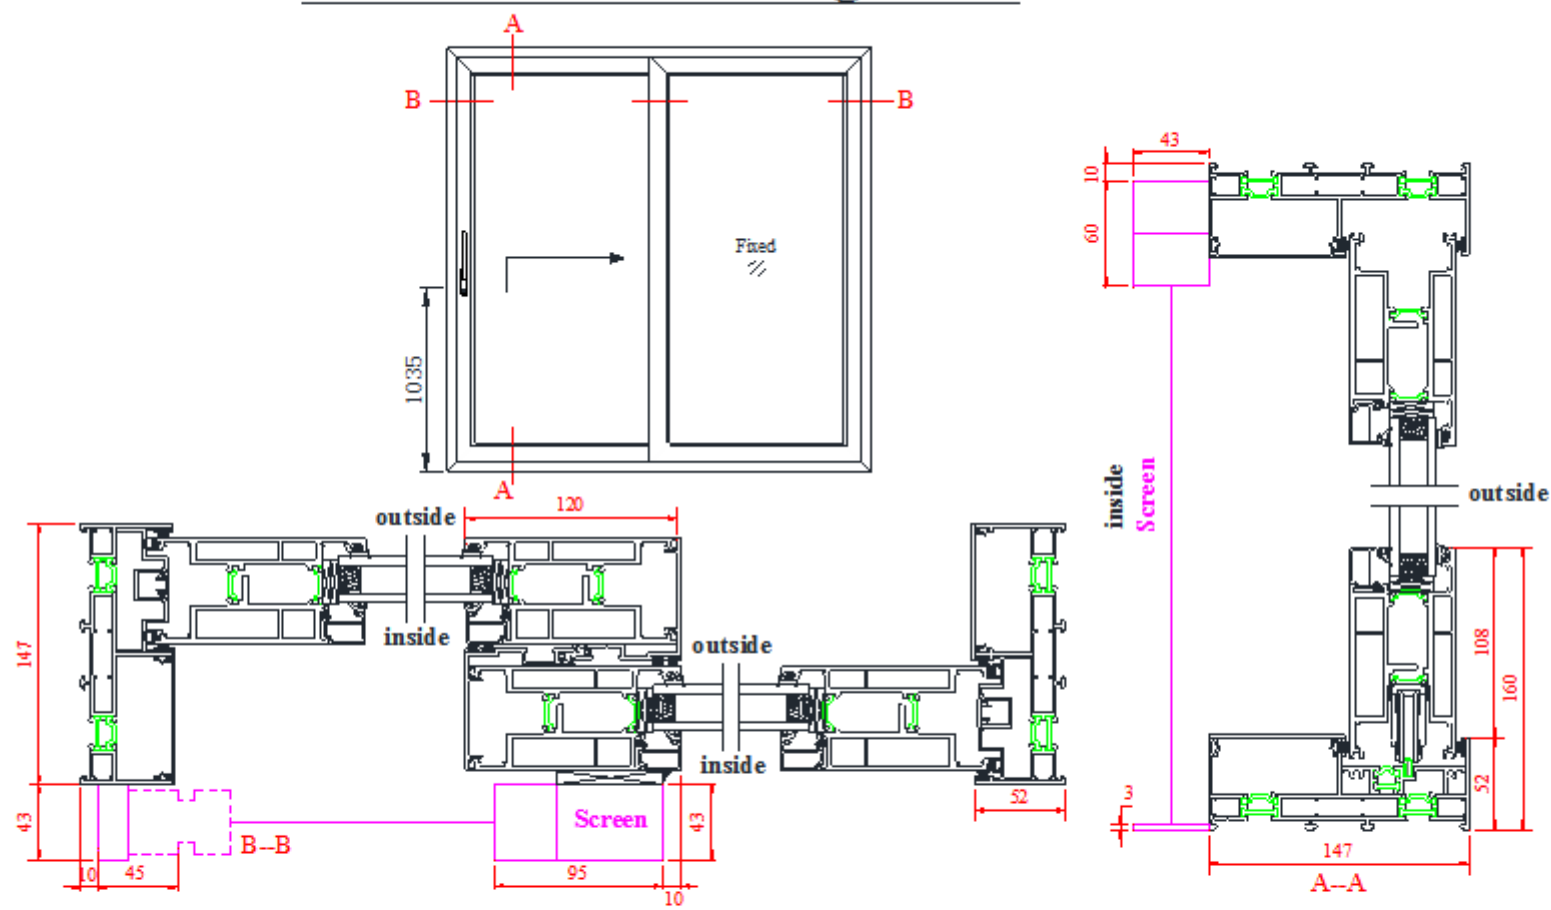

# ROPO Alu 147 Sliding Series

INSIDE VIEW

ROPO Windows & Doors

ADD: Tieling Industrial Zone, Fuzhou City, Fujian Province, China

Web: [www.chinaropo.com](http://www.chinaropo.com)

E-mail: [sales@chinaropo.com](mailto:sales@chinaropo.com)