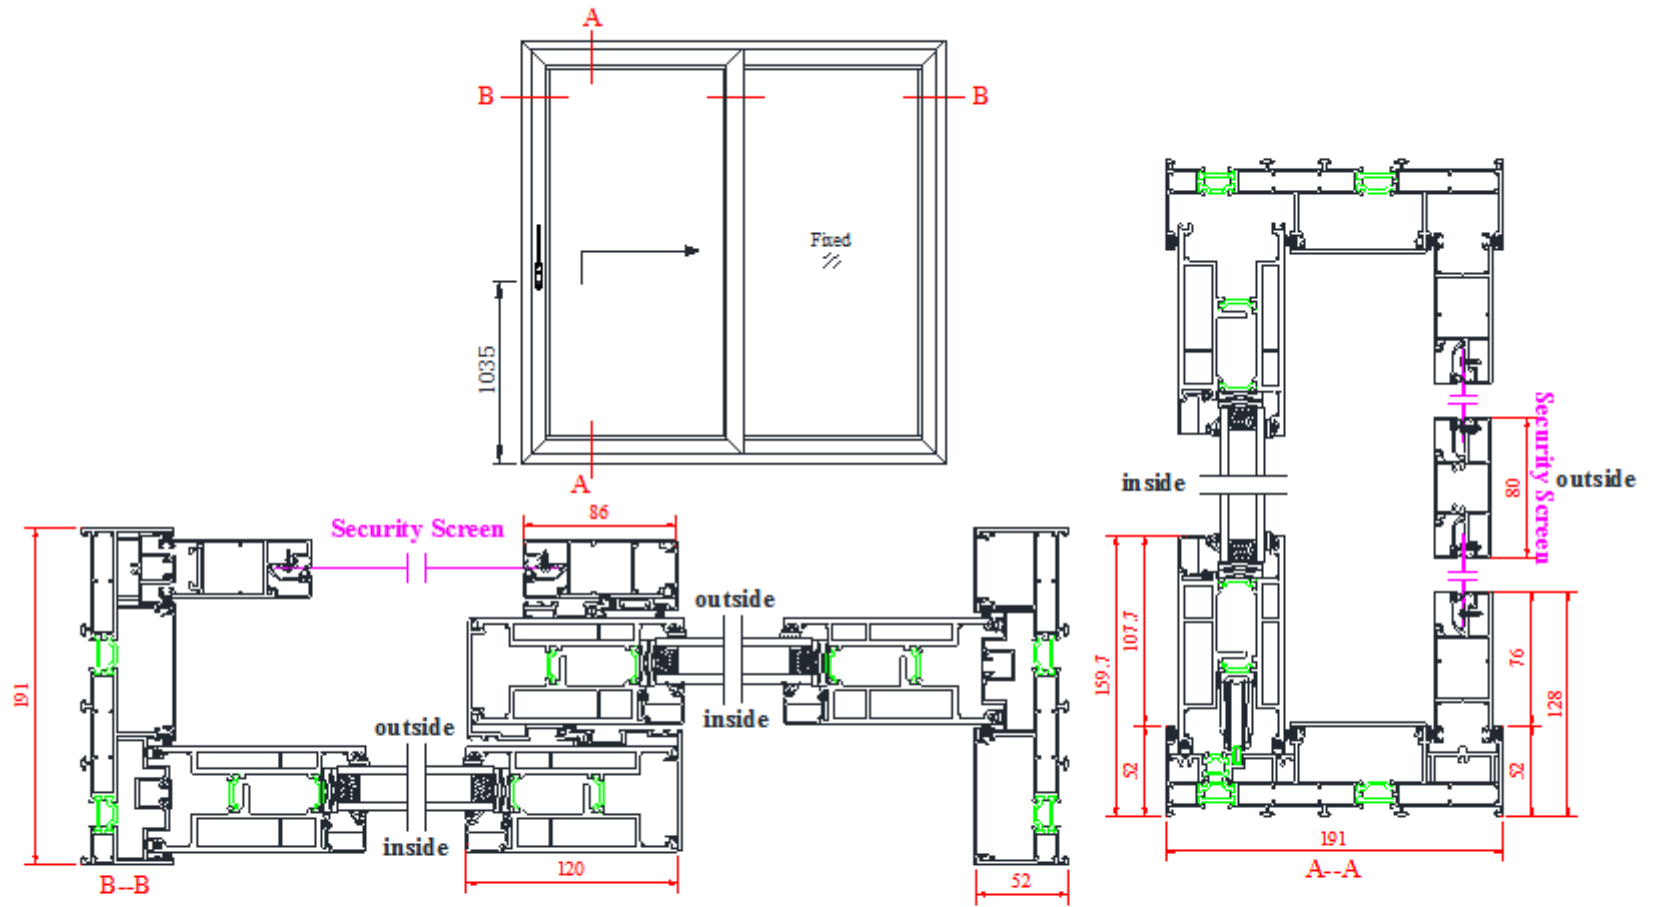

ROPO Alu 191 Sliding Series

INSIDE VIEW