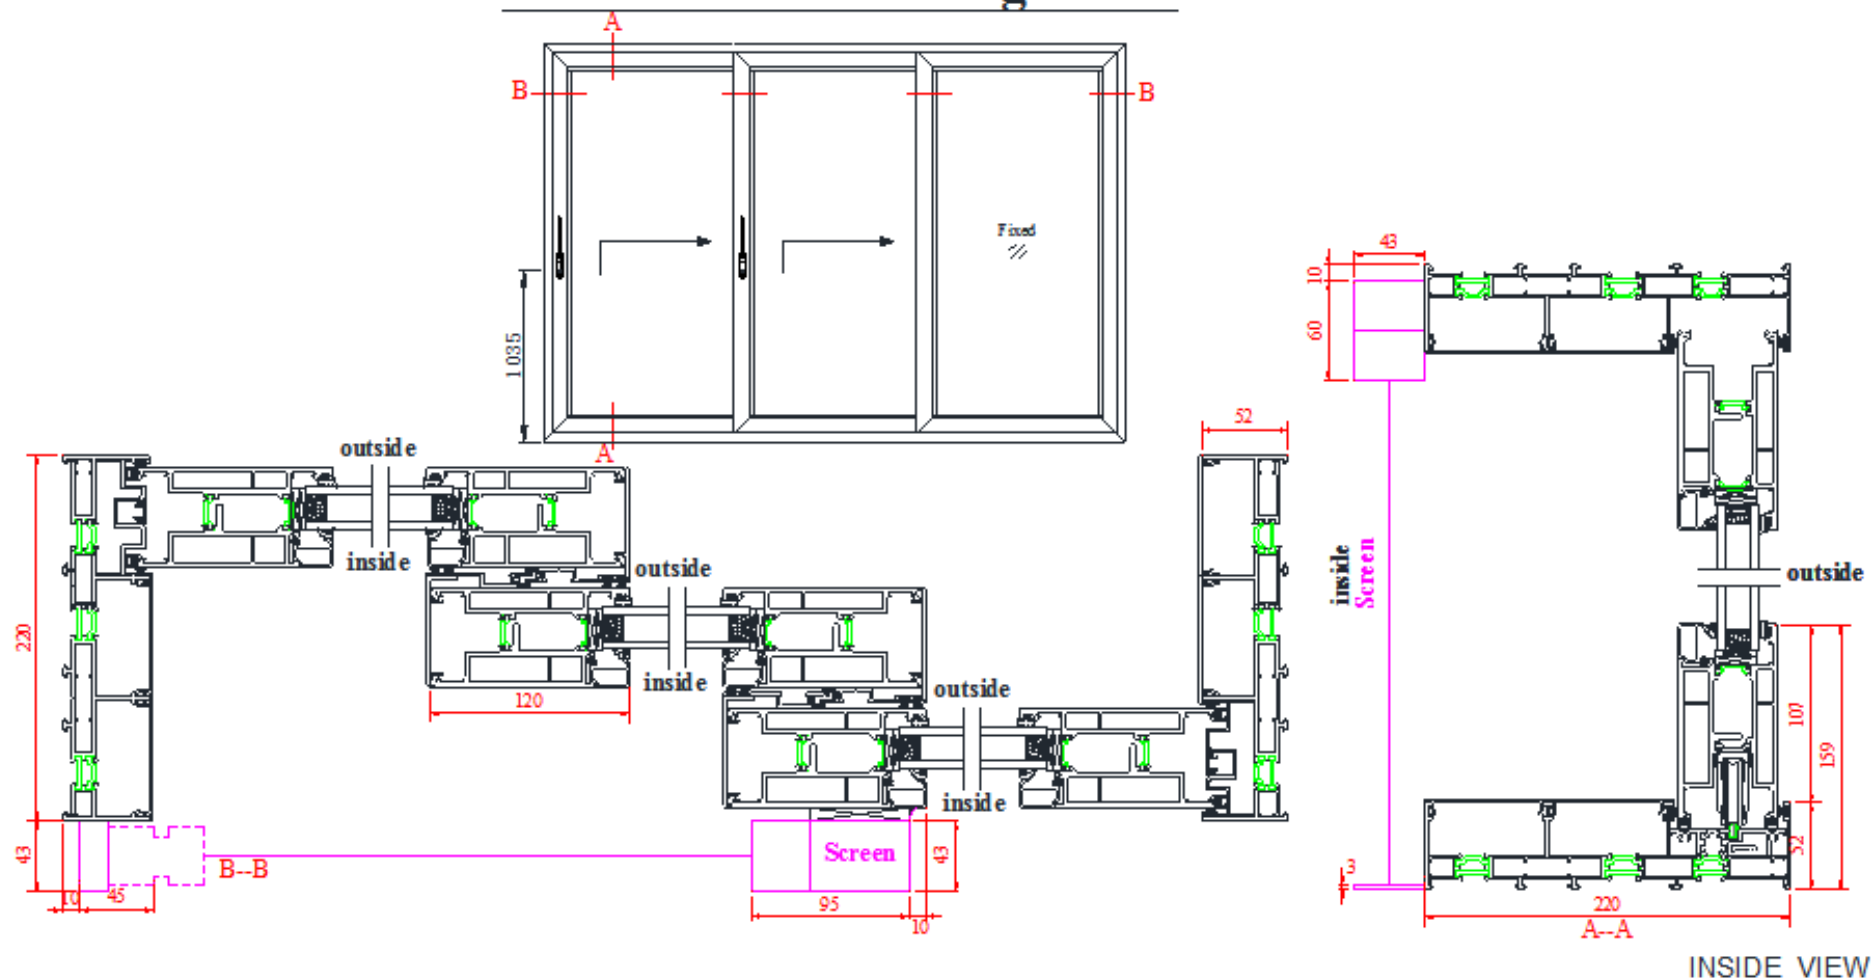

ROPO Alu 220 Sliding Series

ROPO Windows & Doors

ADD: Tieling Industrial Zone, Fuzhou City, Fujian Province, China

Web: www.chinaropo.com

E-mail: sales@chinaropo.com

Tel: +0086-591-87147106 Fax: +0086-591-87143620

Technical Literature

Version: Alu1.3