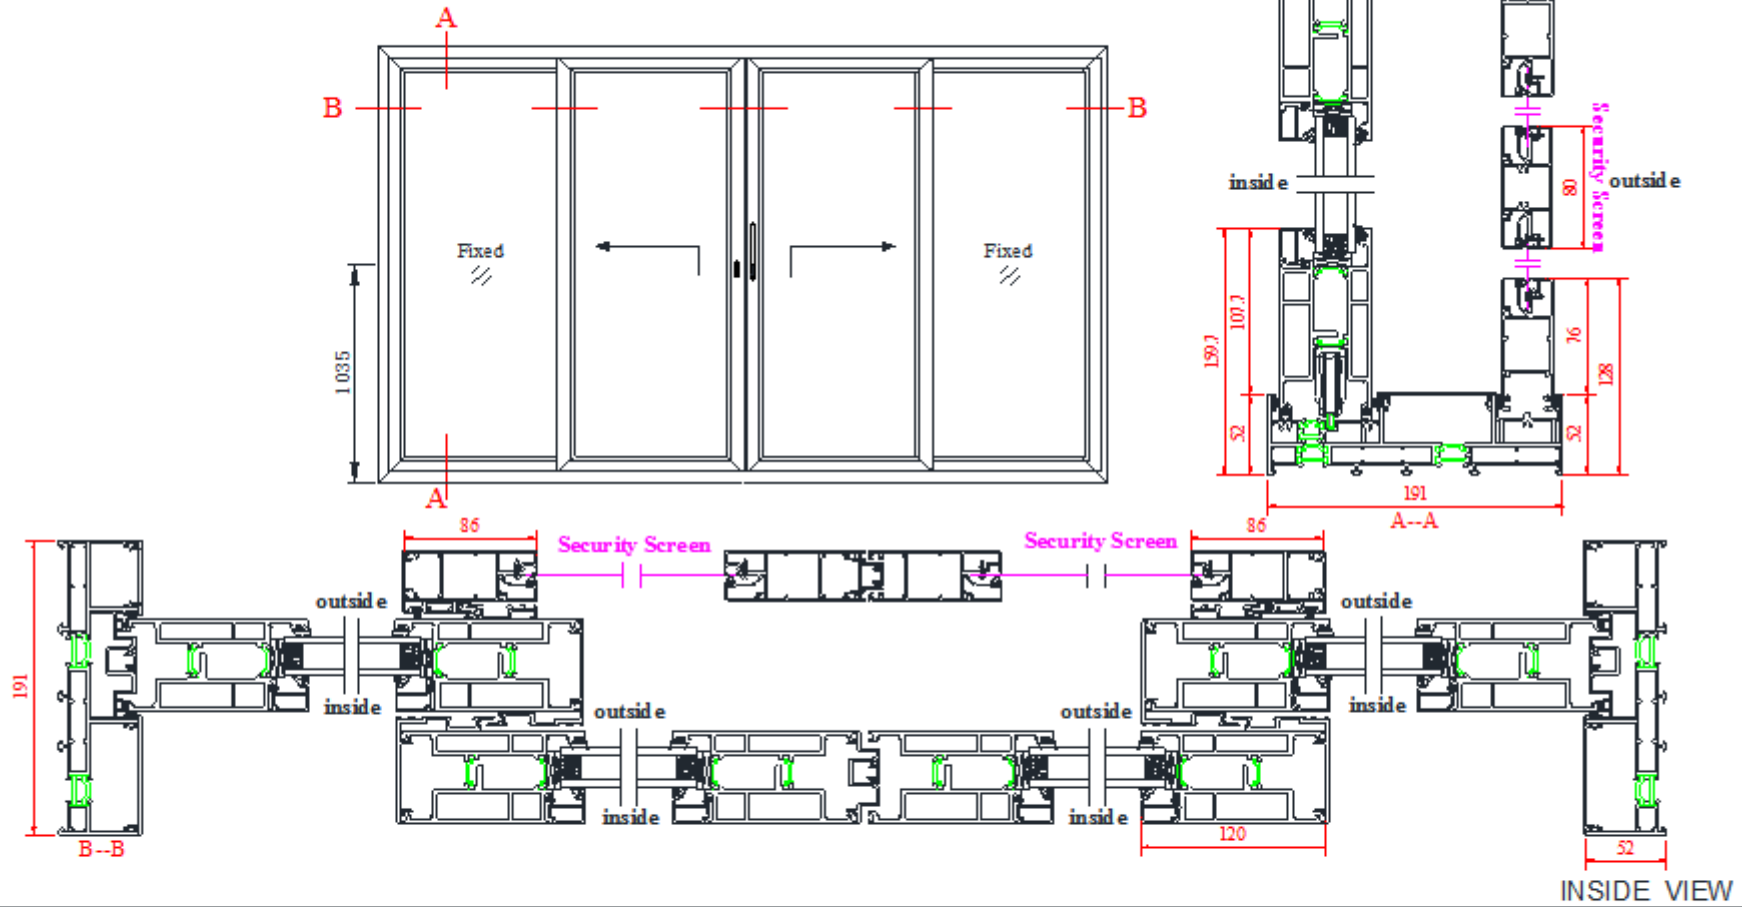

ROPO Alu 191 Sliding Series

ROPO Windows & Doors

ADD: Tieling Industrial Zone, Fuzhou City, Fujian Province, China
Web: www.chinaropo.com
E-mail: sales@chinaropo.com
Tel: +0086-591-87147106 Fax: +0086-591-87143620

Technical Literature

Version: Alu1.3