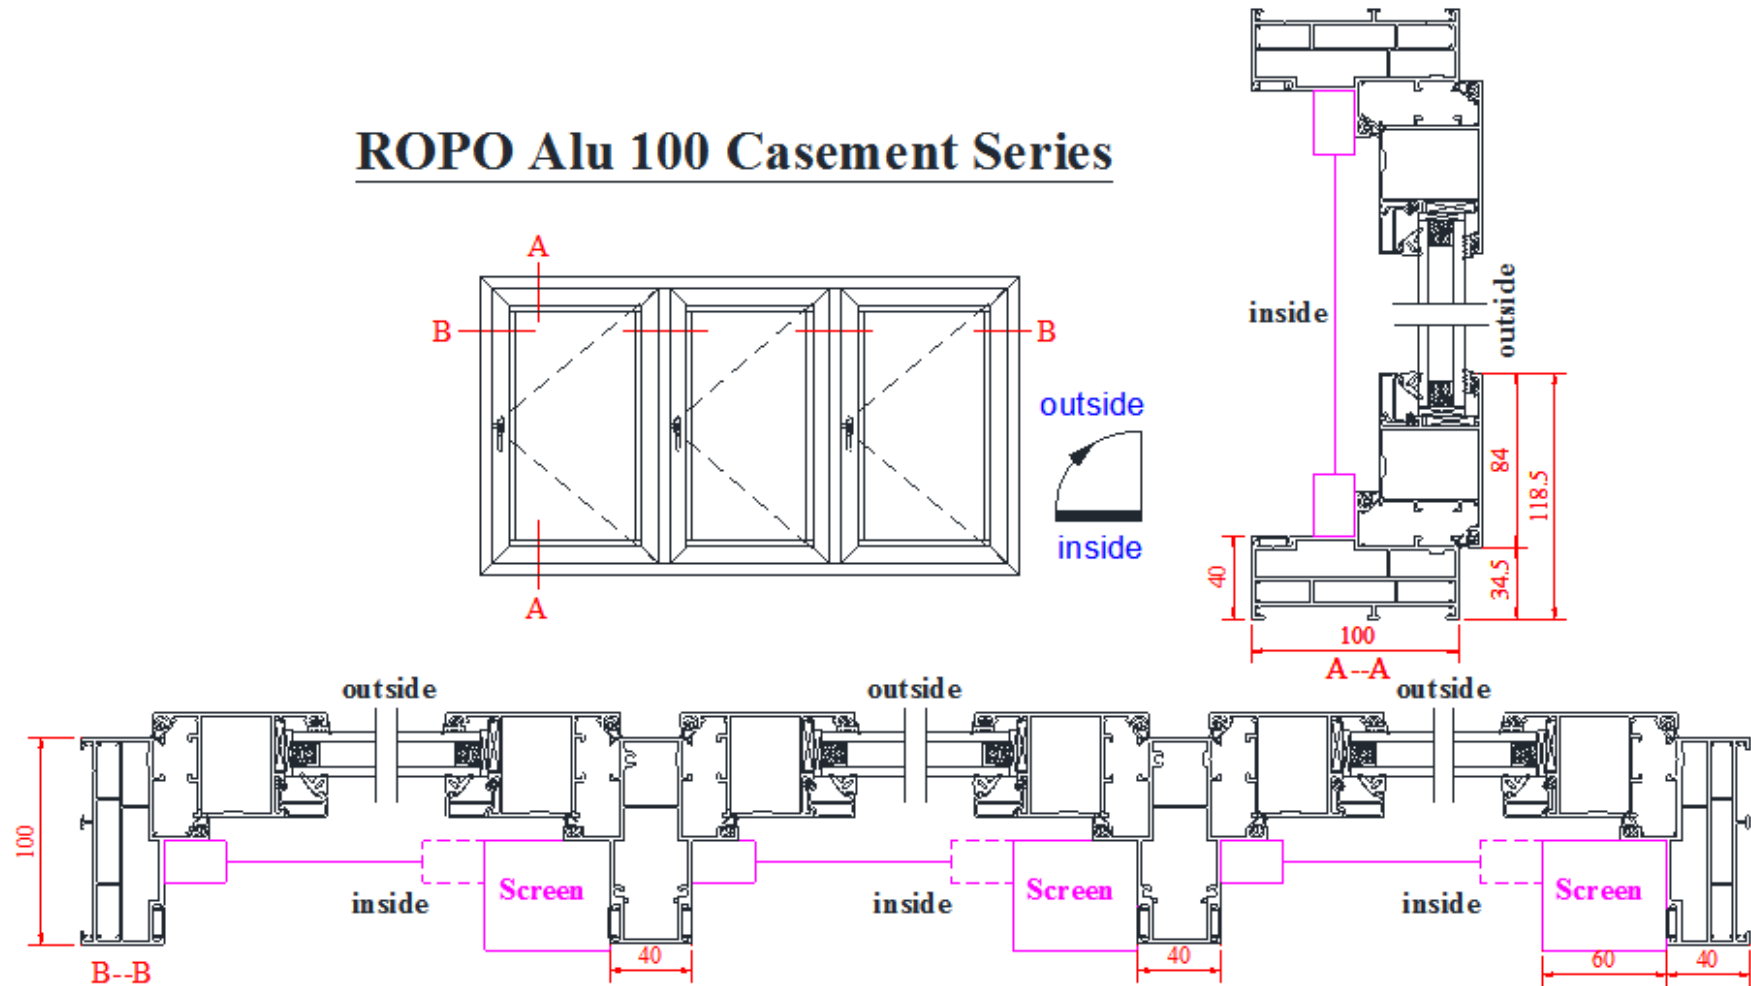

Technical Literature

Version: Alu1.3

ROPO Alu 100 Casement Series

INSIDE VIEW

ROPO Windows & Doors

ADD: Tieling Industrial Zone, Fuzhou City, Fujian Province, China

Web: www.chinaropo.com

E-mail: sales@chinaropo.com