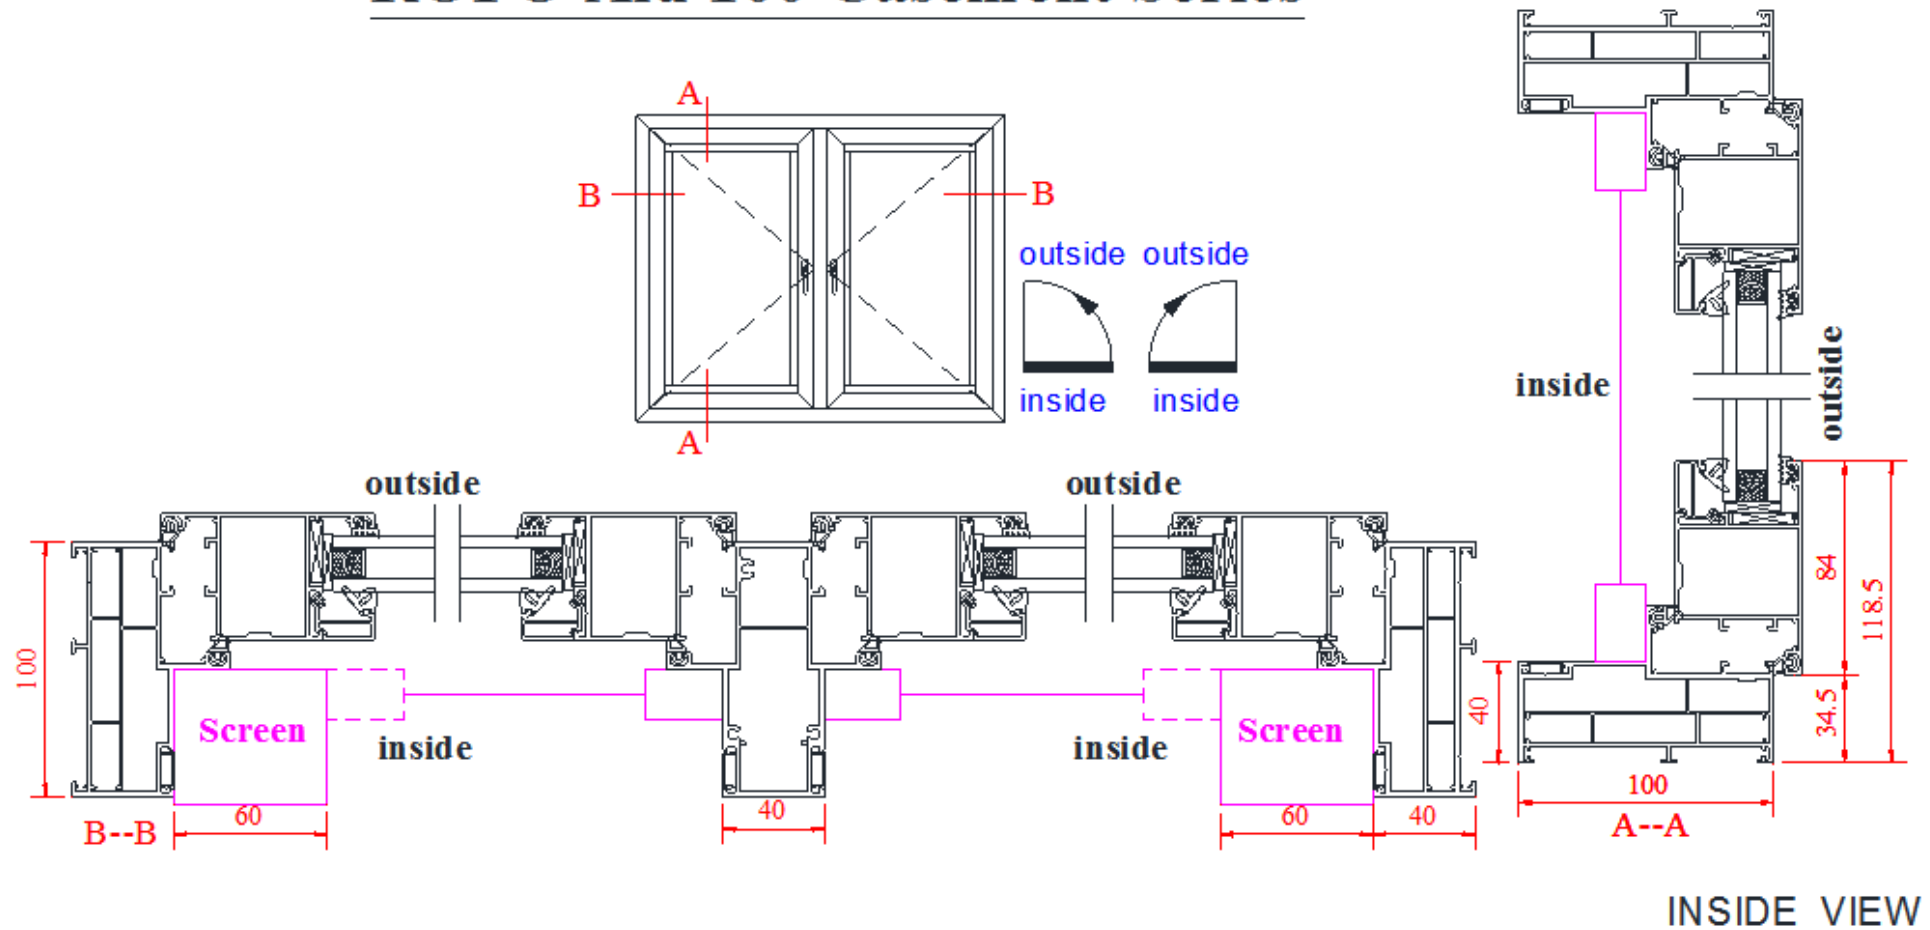

ROPO Alu 100 Casement Series

ROPO Windows & Doors

ADD: Tieling Industrial Zone, Fuzhou City, Fujian Province, China

Web: www.chinaropo.com

E-mail: sales@chinaropo.com

Tel: +0086-591-87147106 Fax: +0086-591-87143620

Technical Literature

Version: Alu1.3