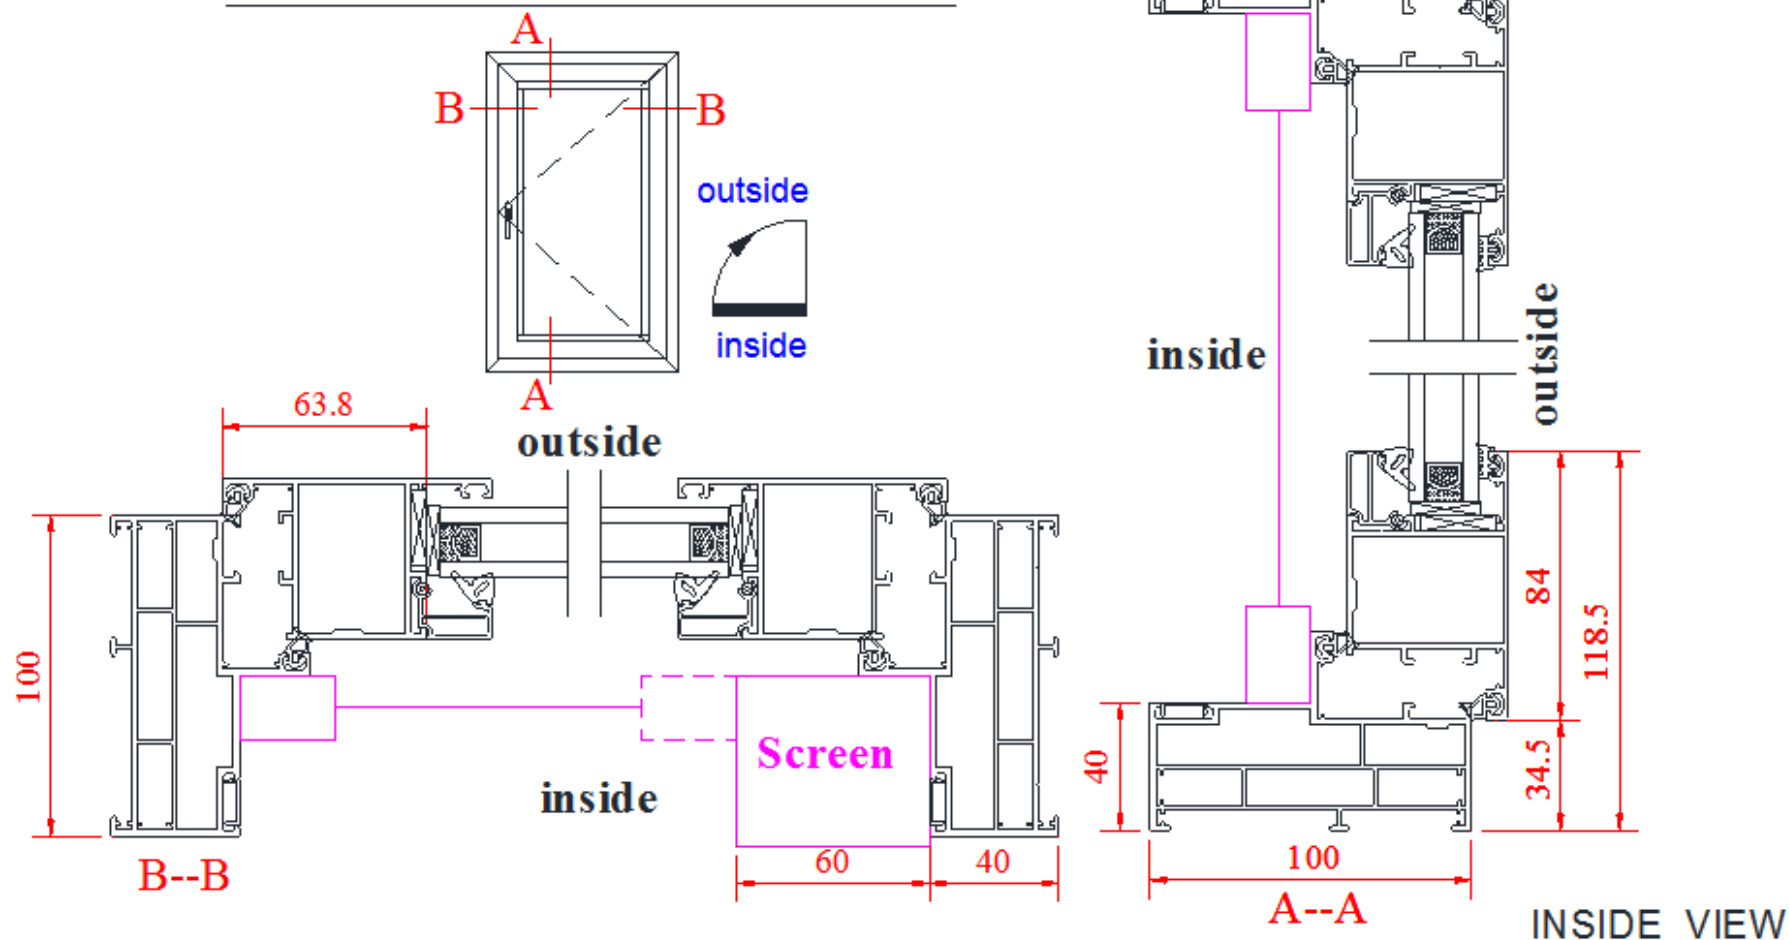

ROPO Alu 100 Casement Series

ROPO Windows & Doors

ADD: Tieling Industrial Zone, Fuzhou City, Fujian Province, China

Web: www.chinaropo.com

E-mail: sales@chinaropo.com

Tel: +0086-591-87147106 Fax: +0086-591-87143620

Technical Literature

Version: Alu1.3