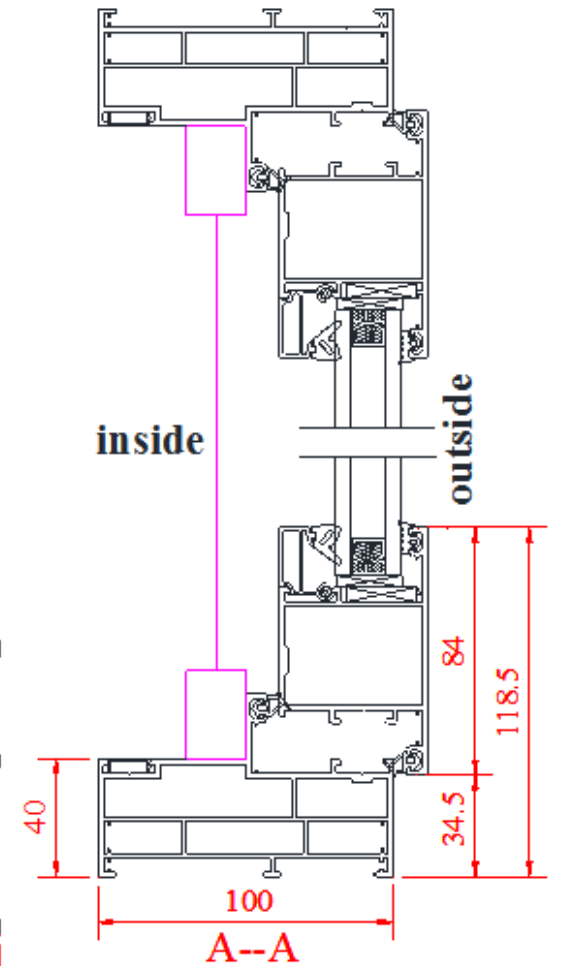

Tel: +0086-591-87147106 Fax: +0086-591-87143620

Technical Literature

Version: Alu1.3

ROPO Alu 100 Casement Series

INSIDE VIEW

Architech High Performance Windows

ADD: 38 Paterson Parade, Queanbeyan, 2620
 Web: www.architechwindows.com.au
 E-mail: jason.k@architechwindows.com.au
 Tel: 02 6284 3288