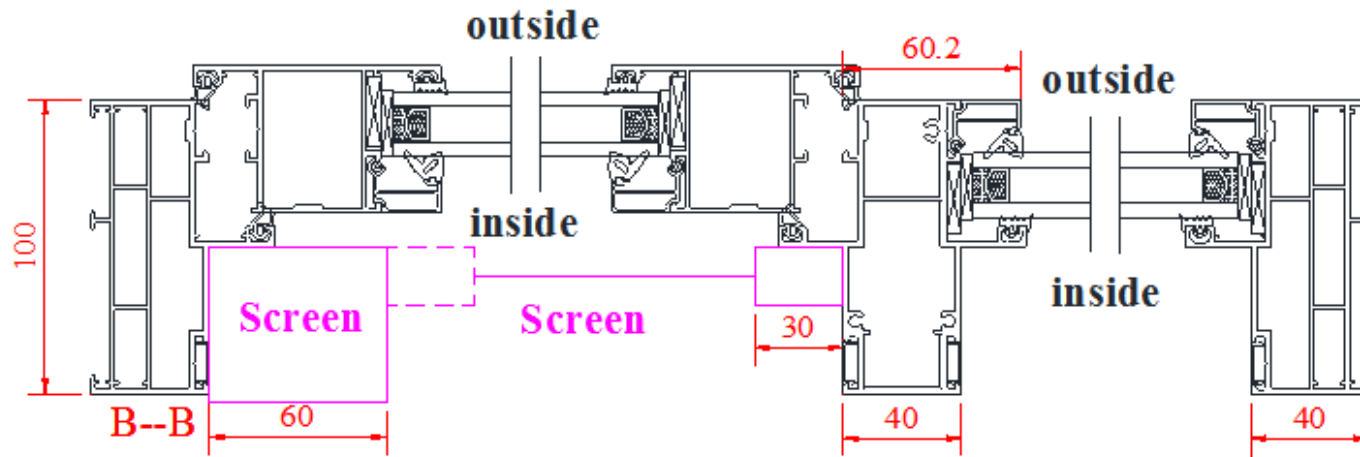

ROPO Alu 100 Casement Series

INSIDE VIEW

Architech High Performance Windows

ADD: 38 Paterson Parade, Queanbeyan, 2620
Web: www.architechwindows.com.au
E-mail: jason.k@architechwindows.com.au
Tel: 02 6284 3288

Technical Literature

Version: Alu 1.3