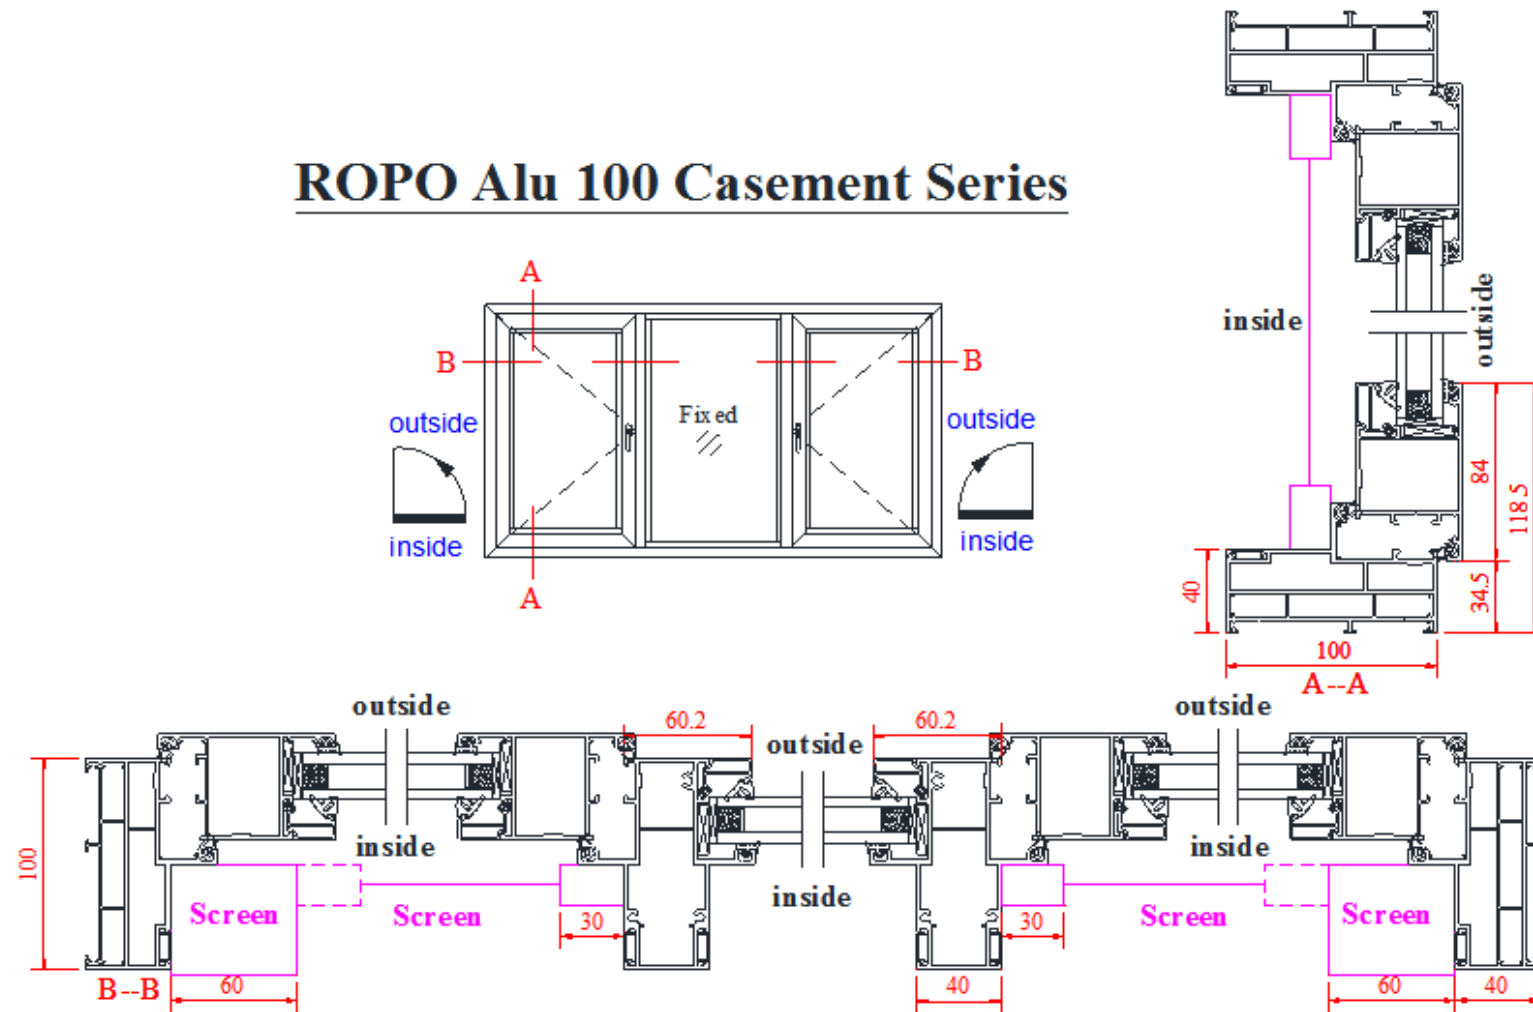

Technical Literature

Version: Alu 1.3

ROPO Alu 100 Casement Series

INSIDE VIEW

ROPO Windows & Doors

ADD: Tieling Industrial Zone, Fuzhou City, Fujian Province, China

Web: www.chinaropo.com

E-mail: sales@chinaropo.com