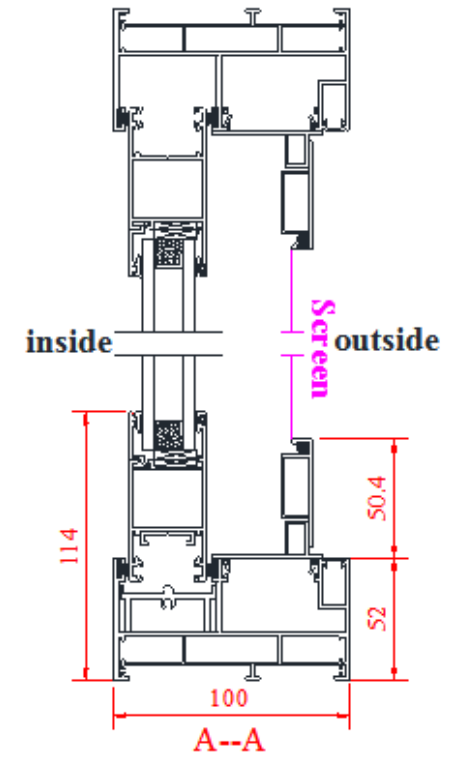

ROPO Alu 100 Sliding Series

ROPO Windows & Doors

ADD: Tieling Industrial Zone, Fuzhou City, Fujian Province, China

Web: www.chinaropo.com

E-mail: sales@chinaropo.com

Tel: +0086-591-87147106 Fax: +0086-591-87143620

Technical Literature

Version: Alu1.3