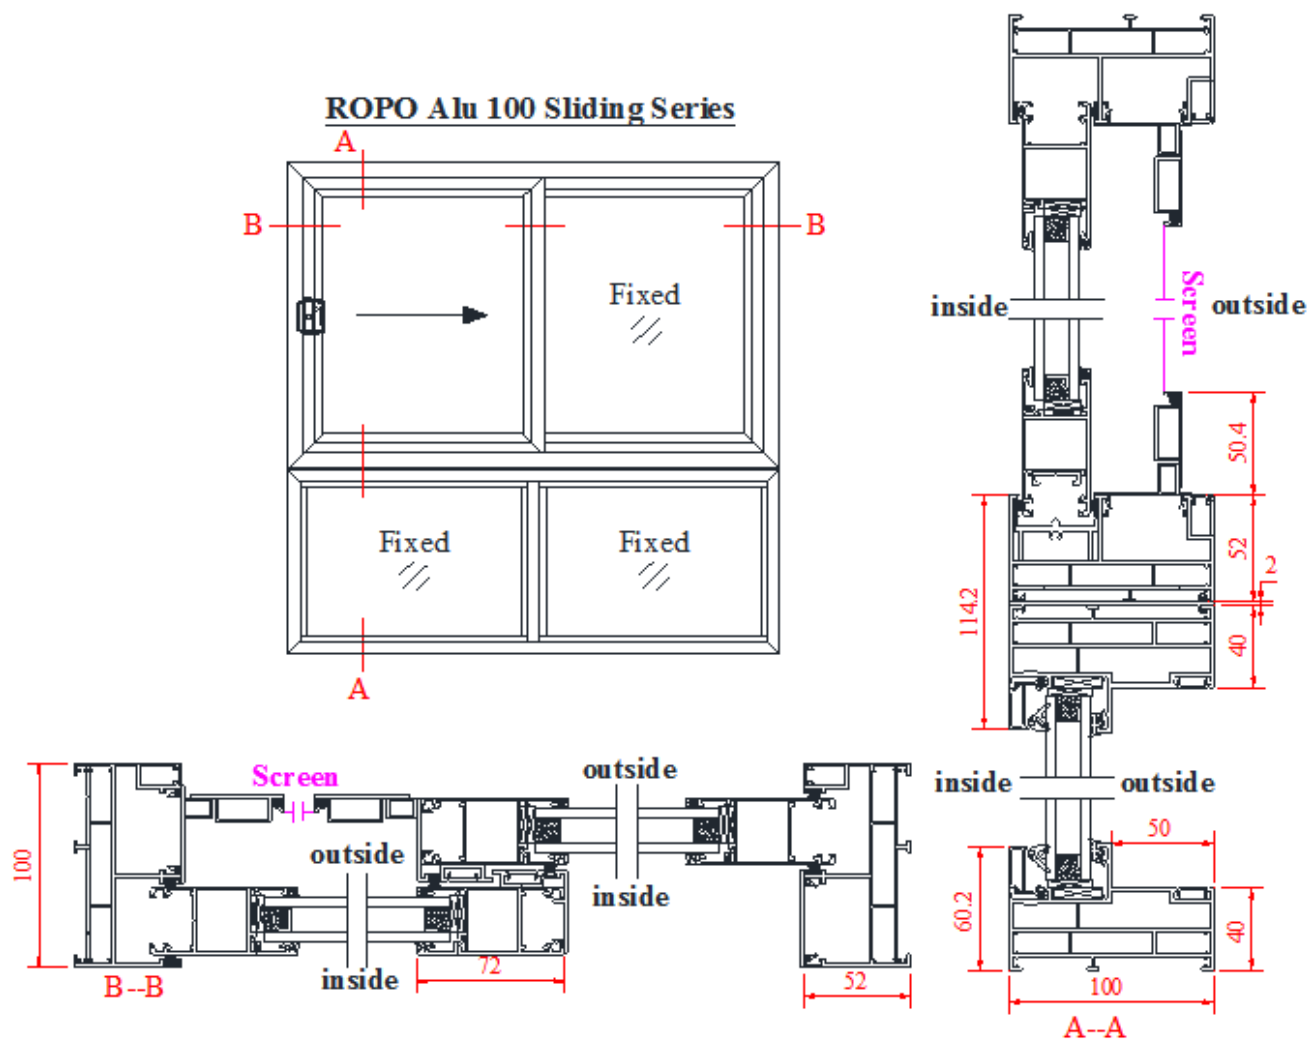

ROPO Alu 100 Sliding Series

INSIDE VIEW