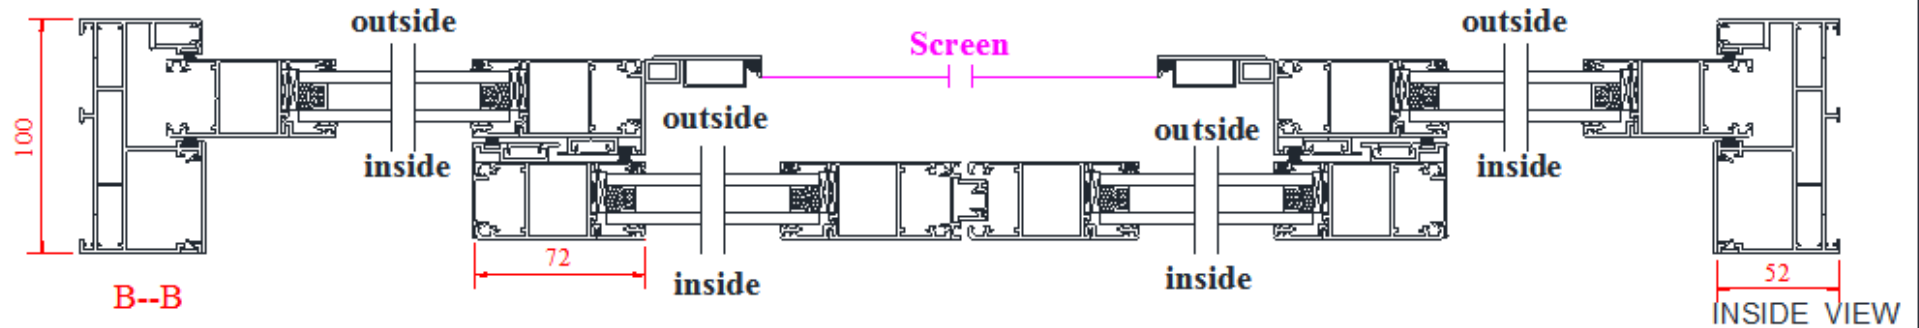

ROPO Alu 100 Sliding Series

ROPO Windows & Doors

ADD: Tieling Industrial Zone, Fuzhou City, Fujian Province, China

Web: www.chinaropo.com

E-mail: sales@chinaropo.com

Tel: +0086-591-87147106 Fax: +0086-591-87143620

Technical Literature

Version: Alu1.3