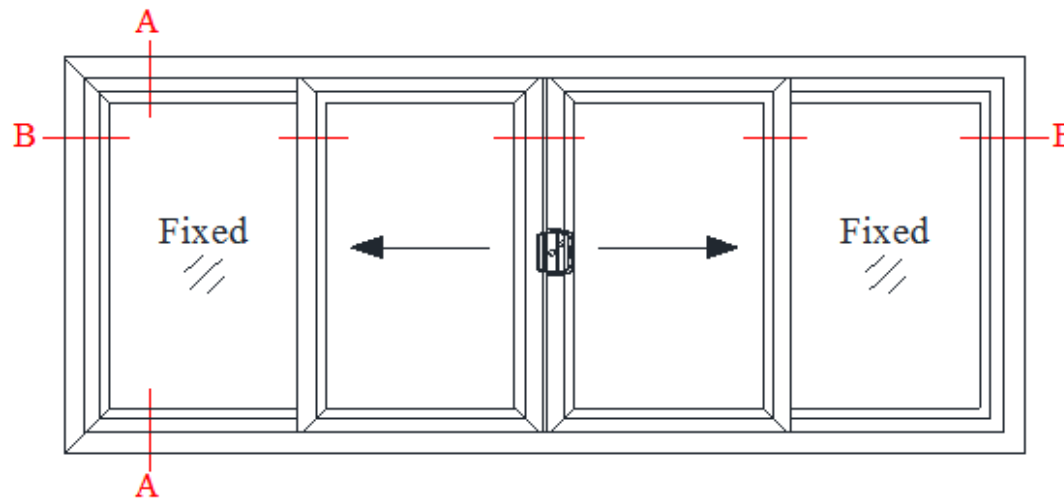

ROPO Alu 100 Sliding Series

ROPO Windows & Doors

ADD: Tieling Industrial Zone, Fuzhou City, Fujian Province, China

Web: www.chinaropo.com

E-mail: sales@chinaropo.com

Tel: +0086-591-87147106 Fax: +0086-591-87143620

Technical Literature

Version: Alu1.3