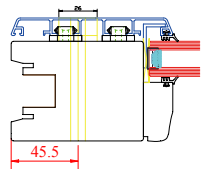

Version:Alu1.3

HS300

HS150

INSIDE VIEW

ROPO Windows & Doors

ADD: Tieling Industrial Zone, Fuzhou City, Fujian Province, China

Web:www.chinaropo.com

E-mail:sales@chinaropo.com