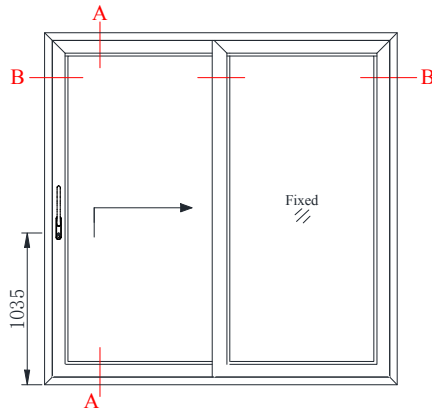

Version:Alu1.3

HS300

HS150

INSIDE VIEW

ROPO Windows & Doors

ADD: Tieling Industrial Zone, Fuzhou City, Fujian Province, China

Web:www.chinaropo.com

E-mail:sales@chinaropo.com