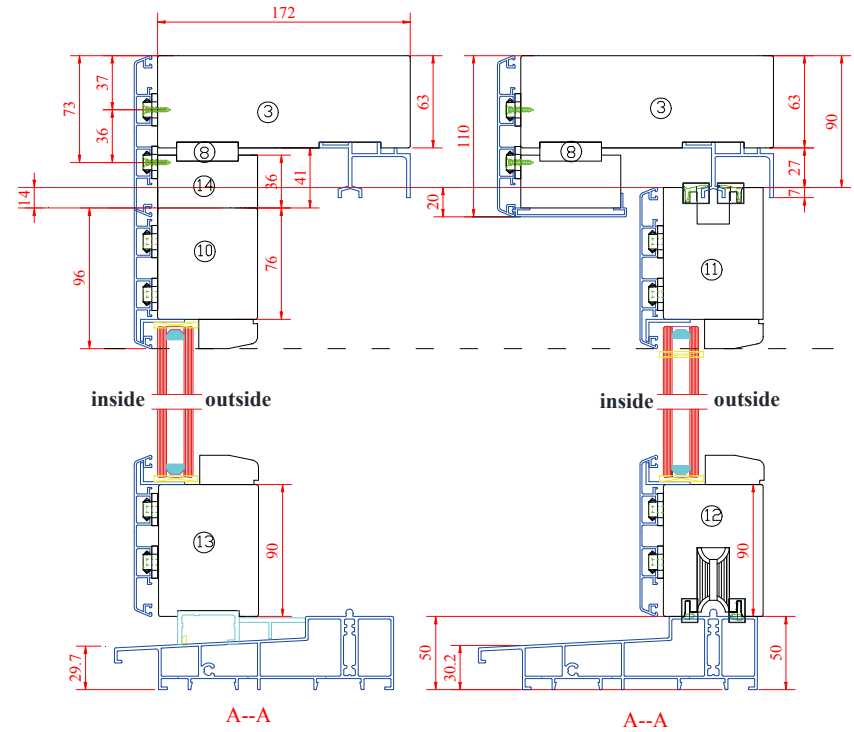

Version:Alu1.3

HS300

HS150

INSIDE VIEW

ROPO Windows & Doors

ADD: Tieling Industrial Zone, Fuzhou City, Fujian Province, China

Web:www.chinaropo.com

E-mail:sales@chinaropo.com