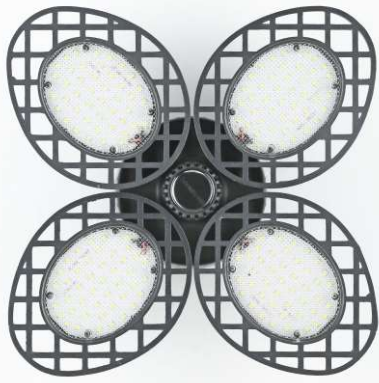

1. **Folding Garage Lights
   FS-FGL-008**
   1. Material: ABS+PC+Alu.
   2. Input: AC 85V-265V 50/60Hz
   3. Lamp Base: E27, E26, B22
   4. LED: 176pcs 0.5W LED
   5. Luminance: >10000Lm
   6. Size: 160x160x125mm(Folding)
   295x295x127mm(Open) Weight: 733g