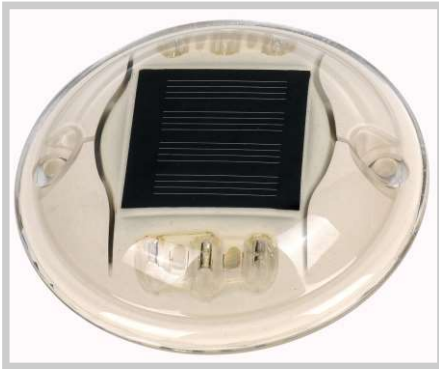

Solar Road Studs

Item:FSRS-16D
Solar panel: 0.3W
Storage battery: Ni-MH (700mAH)
Lamp-house: 6pcs super bright LED
Material: Anti-UV PC
Size: Φ 122x23mm