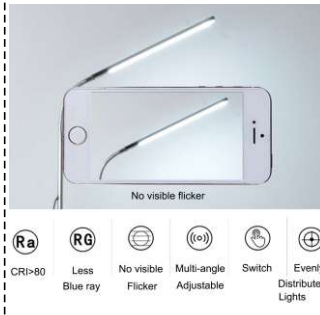

Floor Atmosphere Lamp FS-FLC2182

LED Floor Lamp FS-FLC2183

1. Material:PC plastic+Aluminium
2. Input: AC 110/220V 50/60Hz
3. With SWITCH+Remote control +AD/DC adapter
4. LED: 5050 RGB LED 24W
5. Product Size:1400x400x400mm Weight:1.7kgs

1. Material:Aluminium+ABS+Steel
2. Input: AC 110/220V 50/60Hz
3. With SWITCH+Remote control +AD/DC adapter
4. LED: Warm white 33pcs+cold white 33pcs 12W
5. Product Size:1400x330x330mm Weight:2.7kgs