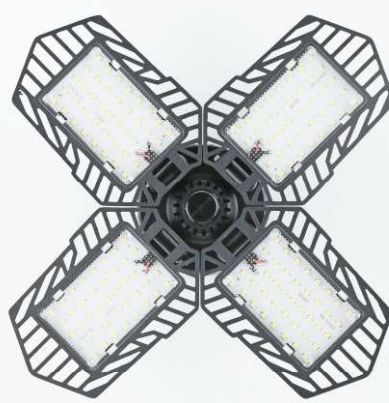

1. **Folding Garage Lights
   FS-FGL-011**
   1. Material: ABS+PC+Alu.
   2. Input: AC 85V-265V 50/60Hz
   3. Lamp Base: E27, E26, B22
   4. LED: 160pcs 0.5W LED
   5. Luminance: >10000Lm
   6. Size: 150x150x118mm(Folding)
   277x277x150mm(Open) Weight: 542g