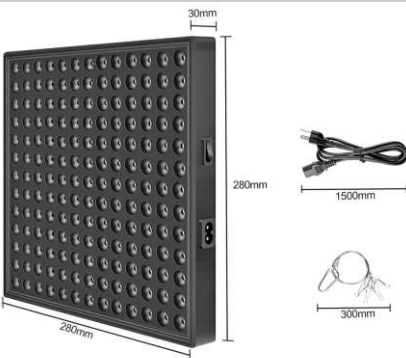

Plant Growth Light FS-PGL2106

1. Material:ABS+PC plastic
2. Input:AC 85-265V, 50-60 Hz, 12W
3. LED:169pcs 2835 SMD
4. Cable with plug:US/EU/UK standard
5. Product Size:280x280x30mm Weight:760g