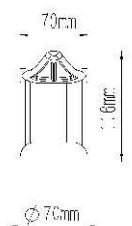

Size: 8"(22x10x8cm)

Product weight:0.75kgs

12"(Inches) size

Boat Dock Cleat with solar light

FS-BL1196B

Solar panel: Solar panel:2.5V 200mA Super solar panel

Storage battery: 1x AA 1.2V 1200mAH NI-MH battery

Lamp-house: 3pcs super bright LED

Material: Aluminum alloy with plastic powder coated

Size: 12"(30.5x7x9cm)

Product weight:1.05kgs

18"(Inches) size

18"(Inches) size

Boat Dock Cleat with solar light
FS-BL1185C