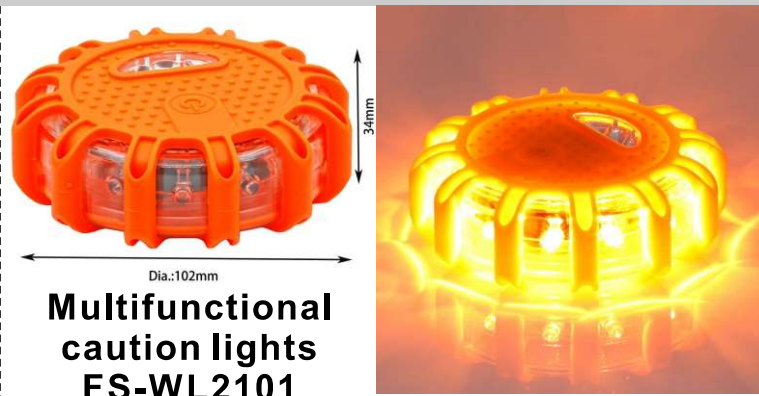

Multifunctional caution lights FS-WL2101

1. Material: High quality TPE+PC+ABS plastic
2. LED: 3pcs high brightness LED + 12pcs orange LED
3. Life time: > 100,000 hours
4. Battery: Use 3pcs AAA size dry batteries
5. Waterproof: IP 65, with magnet.
6. Product Size: 102x102x34mm Weight: 153g