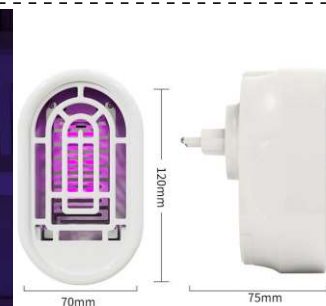

**Electric shock-type
mosquito killer Lamp
FS-EM2150**

1. Material:High quality ABS plastic
2. Input: AC 90-230V 50-60Hz
3. Working current: 0.05A, Rated power:1W
4. Type: LED purple light
5. Product Size:120x70x75mm Weight:120g