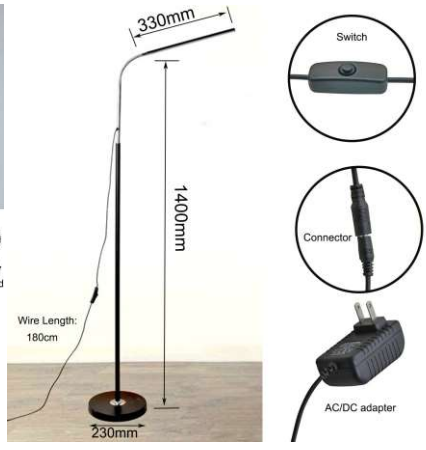

Floor Atmosphere Lamp FS-FLC2182

LED Floor Lamp FS-FLC2183

1. Material:PC plastic+Aluminium
2. Input: AC 110/220V 50/60Hz
3. With SWITCH+Remote control +AD/DC adapter
4. LED: 5050 RGB LED 24W
5. Product Size:1400x400x400mm Weight:1.7kgs

1. Material:Aluminium+ABS+Steel
2. Input: AC 110/220V 50/60Hz
3. With SWITCH+Remote control +AD/DC adapter
4. LED: Warm white 33pcs+cold white 33pcs 12W
5. Product Size:1400x330x330mm Weight:2.7kgs