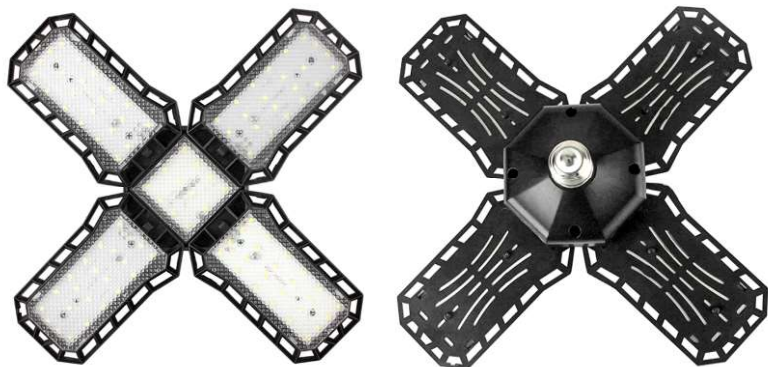

**Folding Garage Lights
FS-FGL-016**

1. Material: ABS+PS+PC
2. Input: AC 85V-265V 50/60Hz
3. Lamp Base: E27, E26, B22
4. LED: 108pcs 0.5W LED
5. Luminance: >4500Lm
6. Size: 137x137x116mm(Folding)
  320x320x120mm(Open) Weight: 255g