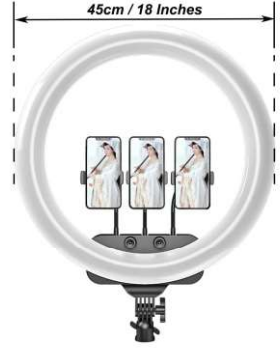

Selfie Ring Lights FS-SR9100

1. Material:ABS plastic
2. Input: AC 90-265V 50/60Hz 55W
3. Output: DC 5V 2A USB(x2)
4. LED:480pcs high brightness LED
  Luminance: >6000Lm, With remote control
5. Product Size:450x450x80mm Weight:2.1kgs