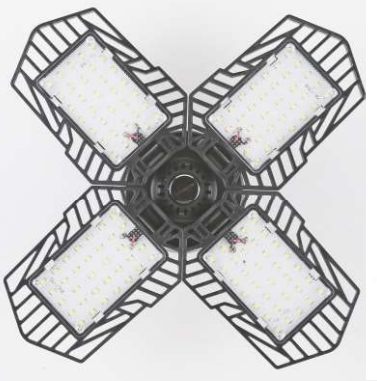

1. **Folding Garage Lights
   FS-FGL-010**
   1. Material: ABS+PC
   2. Input: AC 85V-265V 50/60Hz
   3. Lamp Base: E27, E26, B22
   4. LED: 132pcs 0.5W LED
   5. Luminance: >6000Lm
   6. Size: 150x150x118mm(Folding)
   277x277x150mm(Open) Weight: 408g