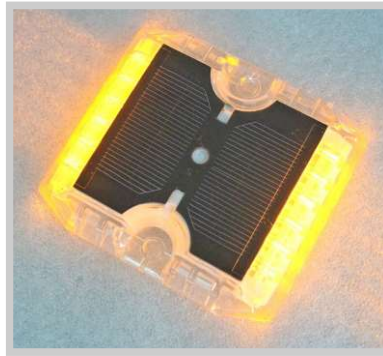

1. Material: High quality ABS plastic
2. LED: 1pc colorful LED
3. Battery: 3x AAA, with sensor
4. Product size: 76x65x60mm
5. Product weight: 40g

Solar Road Studs

Item:FSRS-16D
 Solar panel: 0.3W
 Storage battery: Ni-MH (700mAH)
 Lamp-house: 6pcs super bright LED
 Material: Anti-UV PC
 Size: Φ 122x23mm