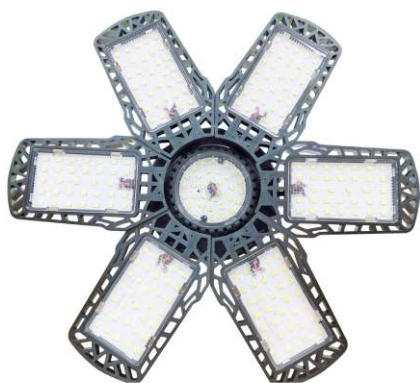

**Folding Garage Lights
FS-FGL-014**

1. Material: ABS+PC
2. Input: AC 85V-265V 50/60Hz
3. Lamp Base: E27, E26, B22
4. LED: 243pcs 0.5W LED
5. Luminance: >12000Lm
6. Size: 145x145x110mm(Folding)
  279x279x115mm(Open) Weight: 671g