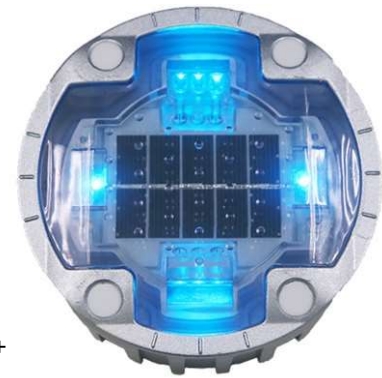

Solar Road Studs FS-SR2816

1. Solar panel: 2.5v, 220mA
2. Material: Aluminum alloy+ PC plastic
3. Light source: 8 pcs super bright LED
4. Battery: Ni-MH (1.2V 1200mAH) Heat-resistant battery
5. Running time: Flashing: >100 hours, Steady: >24 hours
6. Work temperature: -20 to +80 degree C
7. Resist compression(Static state): >30 tons
8. Viewing Distance: >500 Meters (80-90Lux)
9. Waterproof grade: IP68
10. Item size: Φ120x50mm Weight: 800g