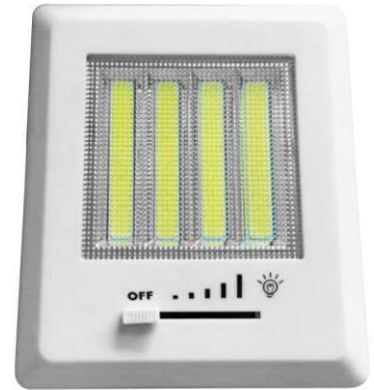

FSFP-002C

1. Material: ABS
2. LED bulb: 4 COB
3. Luminance: 300Lm
4. Size: 13x11x4cm(133g)