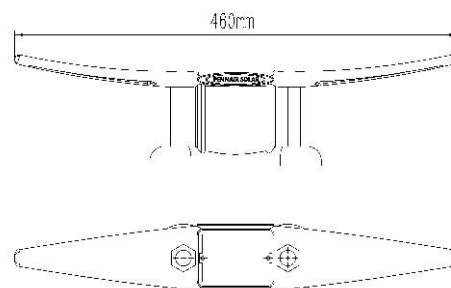

Size: 8"(22x10x8cm)

Product weight:0.75kgs

12"(Inches) size

Boat Dock Cleat with solar light

FS-BL1196B

Solar panel: Solar panel:2.5V 200mA Super solar panel

Storage battery: 1x AA 1.2V 1200mAH NI-MH battery

Lamp-house: 3pcs super bright LED

Material: Aluminum alloy with plastic powder coated

Size: 12"(30.5x7x9cm)

Product weight:1.05kgs

18"(Inches) size

18"(Inches) size

Boat Dock Cleat with solar light
FS-BL1185C