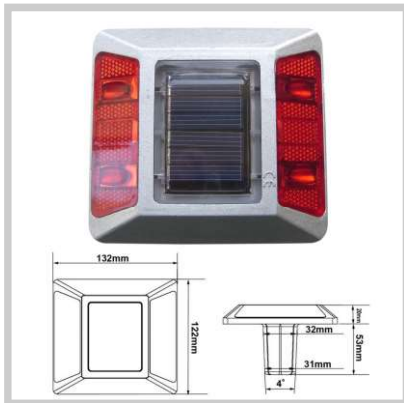

Solar Road Studs

Item:FSRS-10D
Solar panel: 3V 75mA
Storage battery: Ni-MH (1200mAH)
Lamp-house: 4pcs super bright LED
Material: Aluminum alloy
Size: 130x120x20mm