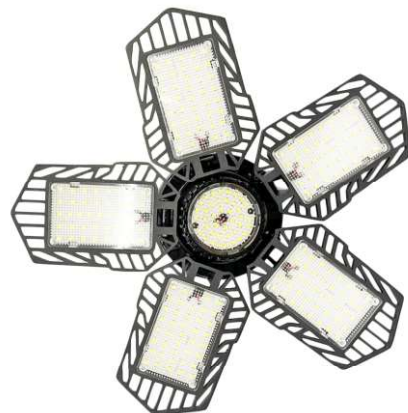

1. **Folding Garage Lights
   FS-FGL-013**
   1. Material: ABS+PC+Alu.
   2. Input: AC 85V-265V 50/60Hz
   3. Lamp Base: E27, E26, B22
   4. LED: 240pcs 0.5W LED
   5. Luminance: >15000Lm
   6. Size: 145x145x120mm(Folding)
   295x295x145mm(Open) Weight: 730g