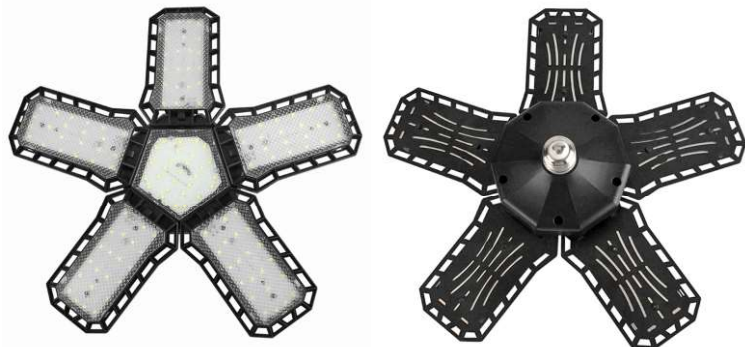

**Folding Garage Lights
FS-FGL-017**

1. Material: ABS+PS+PC
2. Input: AC 85V-265V 50/60Hz
3. Lamp Base: E27, E26, B22
4. LED: 148pcs 0.5W LED
5. Luminance: >5500Lm
6. Size: 137x137x155mm(Folding)
  325x325x125mm(Open) Weight: 295g