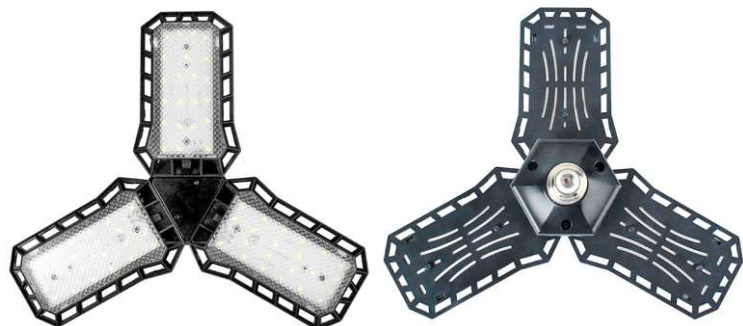

**Folding Garage Lights
FS-FGL-015**

1. Material: ABS+PS+PC
2. Input: AC 85V-265V 50/60Hz
3. Lamp Base: E27, E26, B22
4. LED: 72pcs 0.5W LED
5. Luminance: >3000Lm
6. Size: 137x137x102mm(Folding)
  245x245x115mm(Open) Weight: 190g