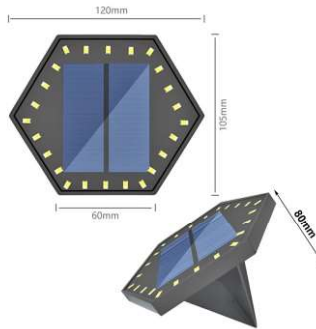

FS-SGL3101

1. Material: ABS plastic
2. Solar panel: 5.5V 0.8W
3. Battery: 1000mAh lithium battery
4. LED: 24pcs 2835 SMD > 180Lm
5. Running time: 10-12 hours
6. Product Size: 120x105x60mm IP65