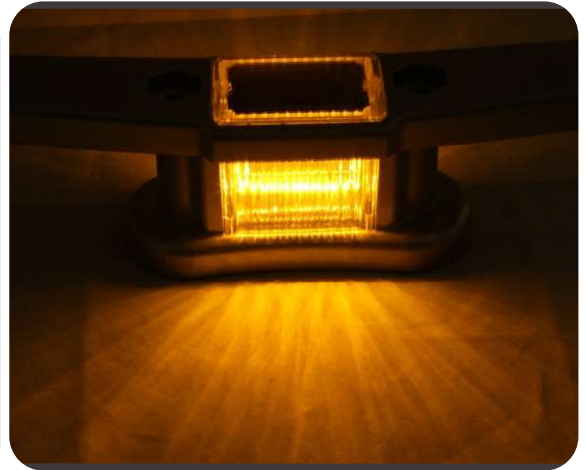

Lamp-house: 3pcs super bright LED

Material: Aluminum alloy with plastic powder coated

Size: 12"(30.5x7x9cm)

Product weight:1.05kgs

18"(Inches) size

18"(Inches) size

Boat Dock Cleat with solar light
FS-BL1185C