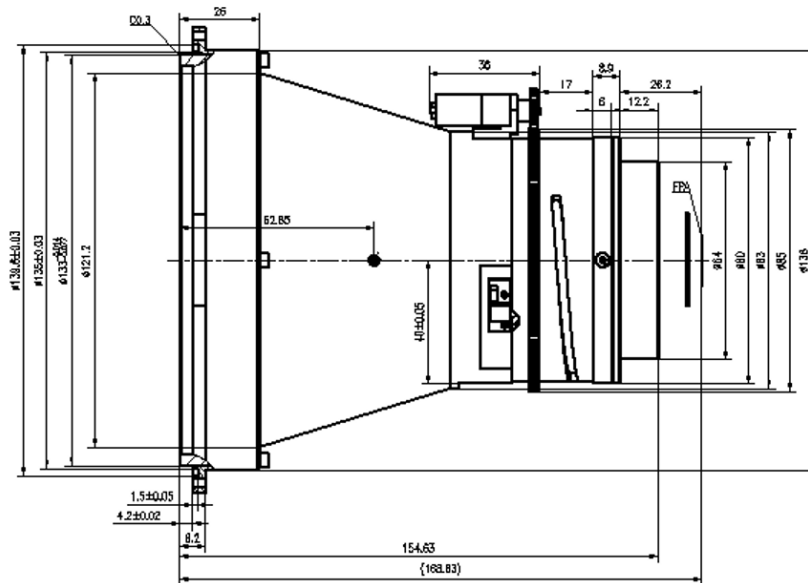

GLE12010D 120mm f/1.0 Motorized Infrared Lens

HFOV	160x120	320x240	336x256	384x288	640x480	640x512
25µm	1.9°	3.8°	4.0°	4.6°		
17µm	1.3°	2.6°	2.7°	3.1°	5.2°	5.2°
12µm	0.9°	1.8°	1.9°	2.2°	3.7°	3.7°

Optical

Focal Length	120mm
F/#	1.0
Wavelength	8-12µm
Focus Range	5m -Infinity
Format	Ø14

Mechanical

Interface	Thread Flange
Focus Mechanism	Motorized
Dimensions (mm)	Ø148x154.63
Weight	< 1.21kg

Electrical & Communications