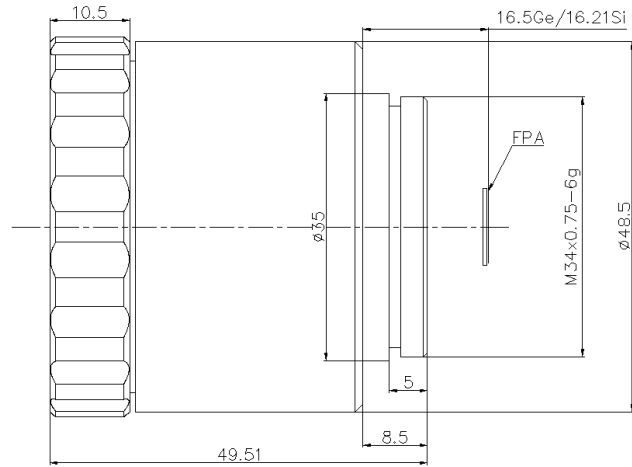

## GLM3510D 35mm f/1.0 Manual Infrared Lens

HFOV	160x120	320x240	336x256	384x288	640x480	640x512	1024x768	1280x1024
25μm	6.5°	13.0°	13.7°	15.6°				
17μm	4.5°	8.9°	9.3°	10.7°	17.7°	17.7°		
12μm	3.1°	6.3°	6.6°	7.5°	12.5°	12.5°		

### Optical

Focal Length	35mm
F/#	1.0
Wavelength	8-12μm
Focus Range	0.5m-Infinity

### Mechanical

Interface	Thread
Focus Mechanism	Manual
Dimensions (mm)	Ø50x49.51
Weight	167g