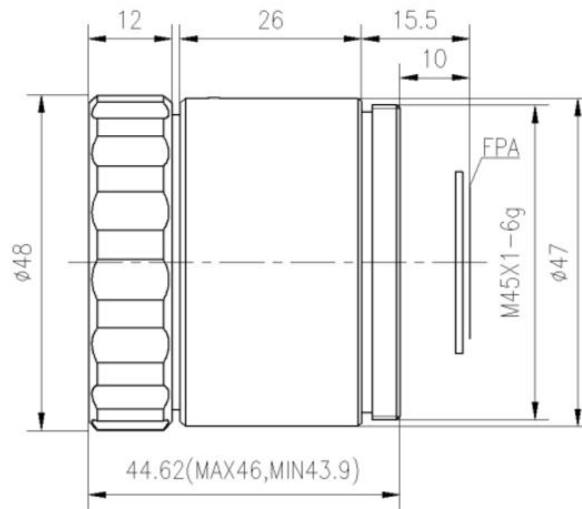

GLM3510KD 35mm f/1.0 Manual Infrared Lens

HFOV	160x120	320x240	336x256	384x288	640x480	640x512	1024x768	1280x1024
25μm	6.5 °	13.0 °	13.7 °	15.6 °	25.8 °	25.8 °		
17μm	4.5 °	8.9 °	9.3 °	10.7 °	17.7 °	17.7 °	27.9 °	
12μm	3.1 °	6.3 °	6.6 °	7.5 °	12.5 °	12.5 °	19.9 °	

Optical

Focal Length	35mm
F/#	1.0
Average Transmission	>86%
Wavelength	8-12μm
Focus Range	2m-Infinity
Format	Ø21.8

Mechanical

Interface	Thread
Focus Mechanism	Manual
Dimensions (mm)	Ø48x44.62
Weight	<142g