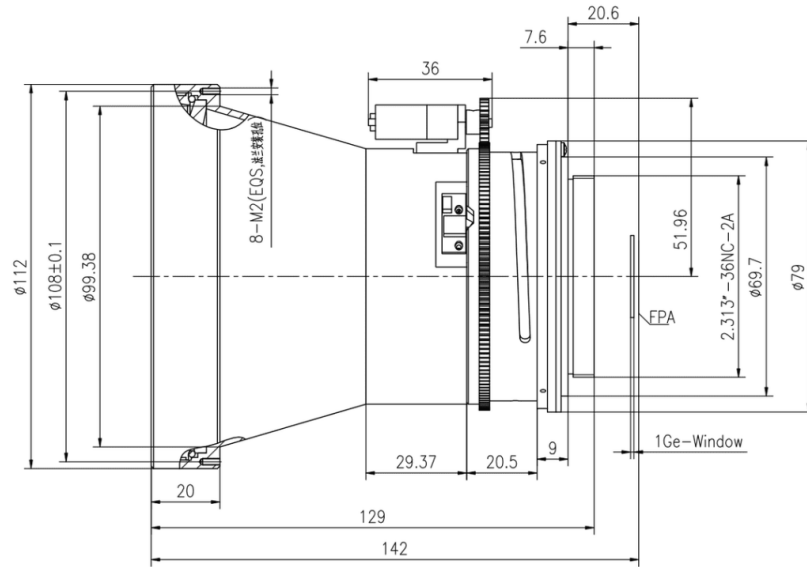

## GLE10010KD 100mm f/1.0 Motorized Infrared HD Lens

HFOV	160x120	320x240	336x256	384x288	640x480	640x512	1024x768	1280x1024
25μm	2.3°	4.6°	4.8°	5.5°				
17μm	1.6°	3.1°	3.3°	3.7°	6.2°	6.2°	9.9°	
12μm	1.1°	2.2°	2.3°	2.6°	4.4°	4.4°	7.0°	8.8°

### Optical

Focal Length	100mm
F/#	1.0
Wavelength	8-12μm
Focus Distance	10m - Infinity

### Mechanical

Interface	Thread
Focus Mechanism	Motorized
Dimensions (mm)	Ø112x129
Weight	< 776g

### Electrical & Communications

Power Input	DC 6-12V
Communications	NA