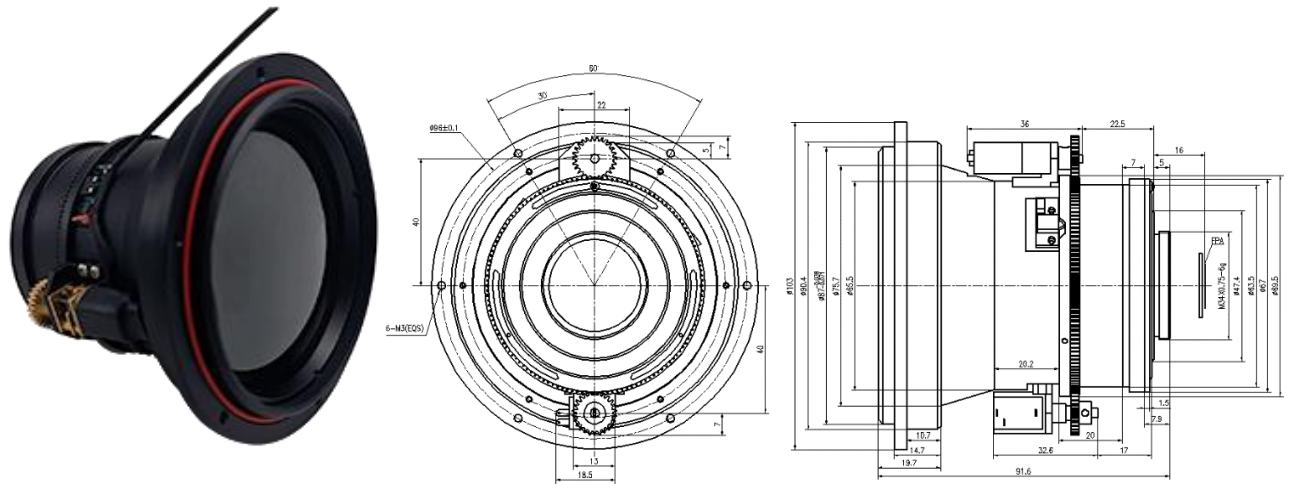

GLE7510RDF 75mm f/1.0 Motorized Infrared Lens

HFOV	160x120	320x240	336x256	384x288	640x480	640x512	1024x768	1280x1024
25μm	3.1°	6.1°	6.4°	7.3°				
17μm	2.1°	4.2°	4.4°	5.0°	8.3°	8.3°		
12μm	1.5°	2.9°	3.1°	3.5°	5.9°	5.9°		

Optical

Focal Length	75 mm
F/#	1.0
Wavelength	8-12μm
Focus Range	5m-Infinity
Format	Ø14

Mechanical

Interface	Flange
Focus Mechanism	Motorized
Dimensions(mm)	Ø103x91.6
Weight	<495g

Electrical & Communications