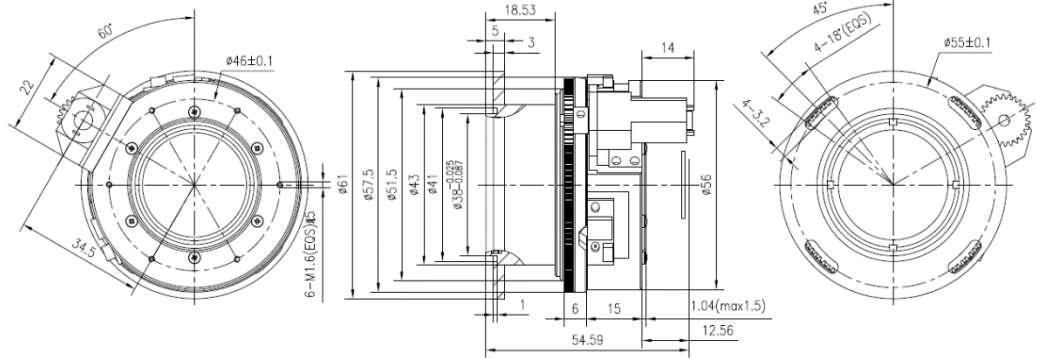

GLE22085 22mm f/0.85 Motorized Infrared Lens

HFOV	160x120	320x240	336x256	384x288	640x480	640x512
25μm	10.4 °	20.6 °	21.6 °	24.6 °	40.0 °	
17μm	7.1 °	14.1 °	14.8 °	16.9 °	27.8 °	
12μm	5.0 °	10.0 °	10.5 °	12.0 °	19.8 °	19.8 °

Optical

Focal Length	22mm
F/#	0.85
Wavelength	8-12μm
Focus Range	2m-Infinty

Mechanical

Focus Mechanism	Motorized
Dimensions (mm)	Ø61x 43.1 (without motor)
Weight	<220kg

Electrical

Power Input	DC 12V
-------------	--------